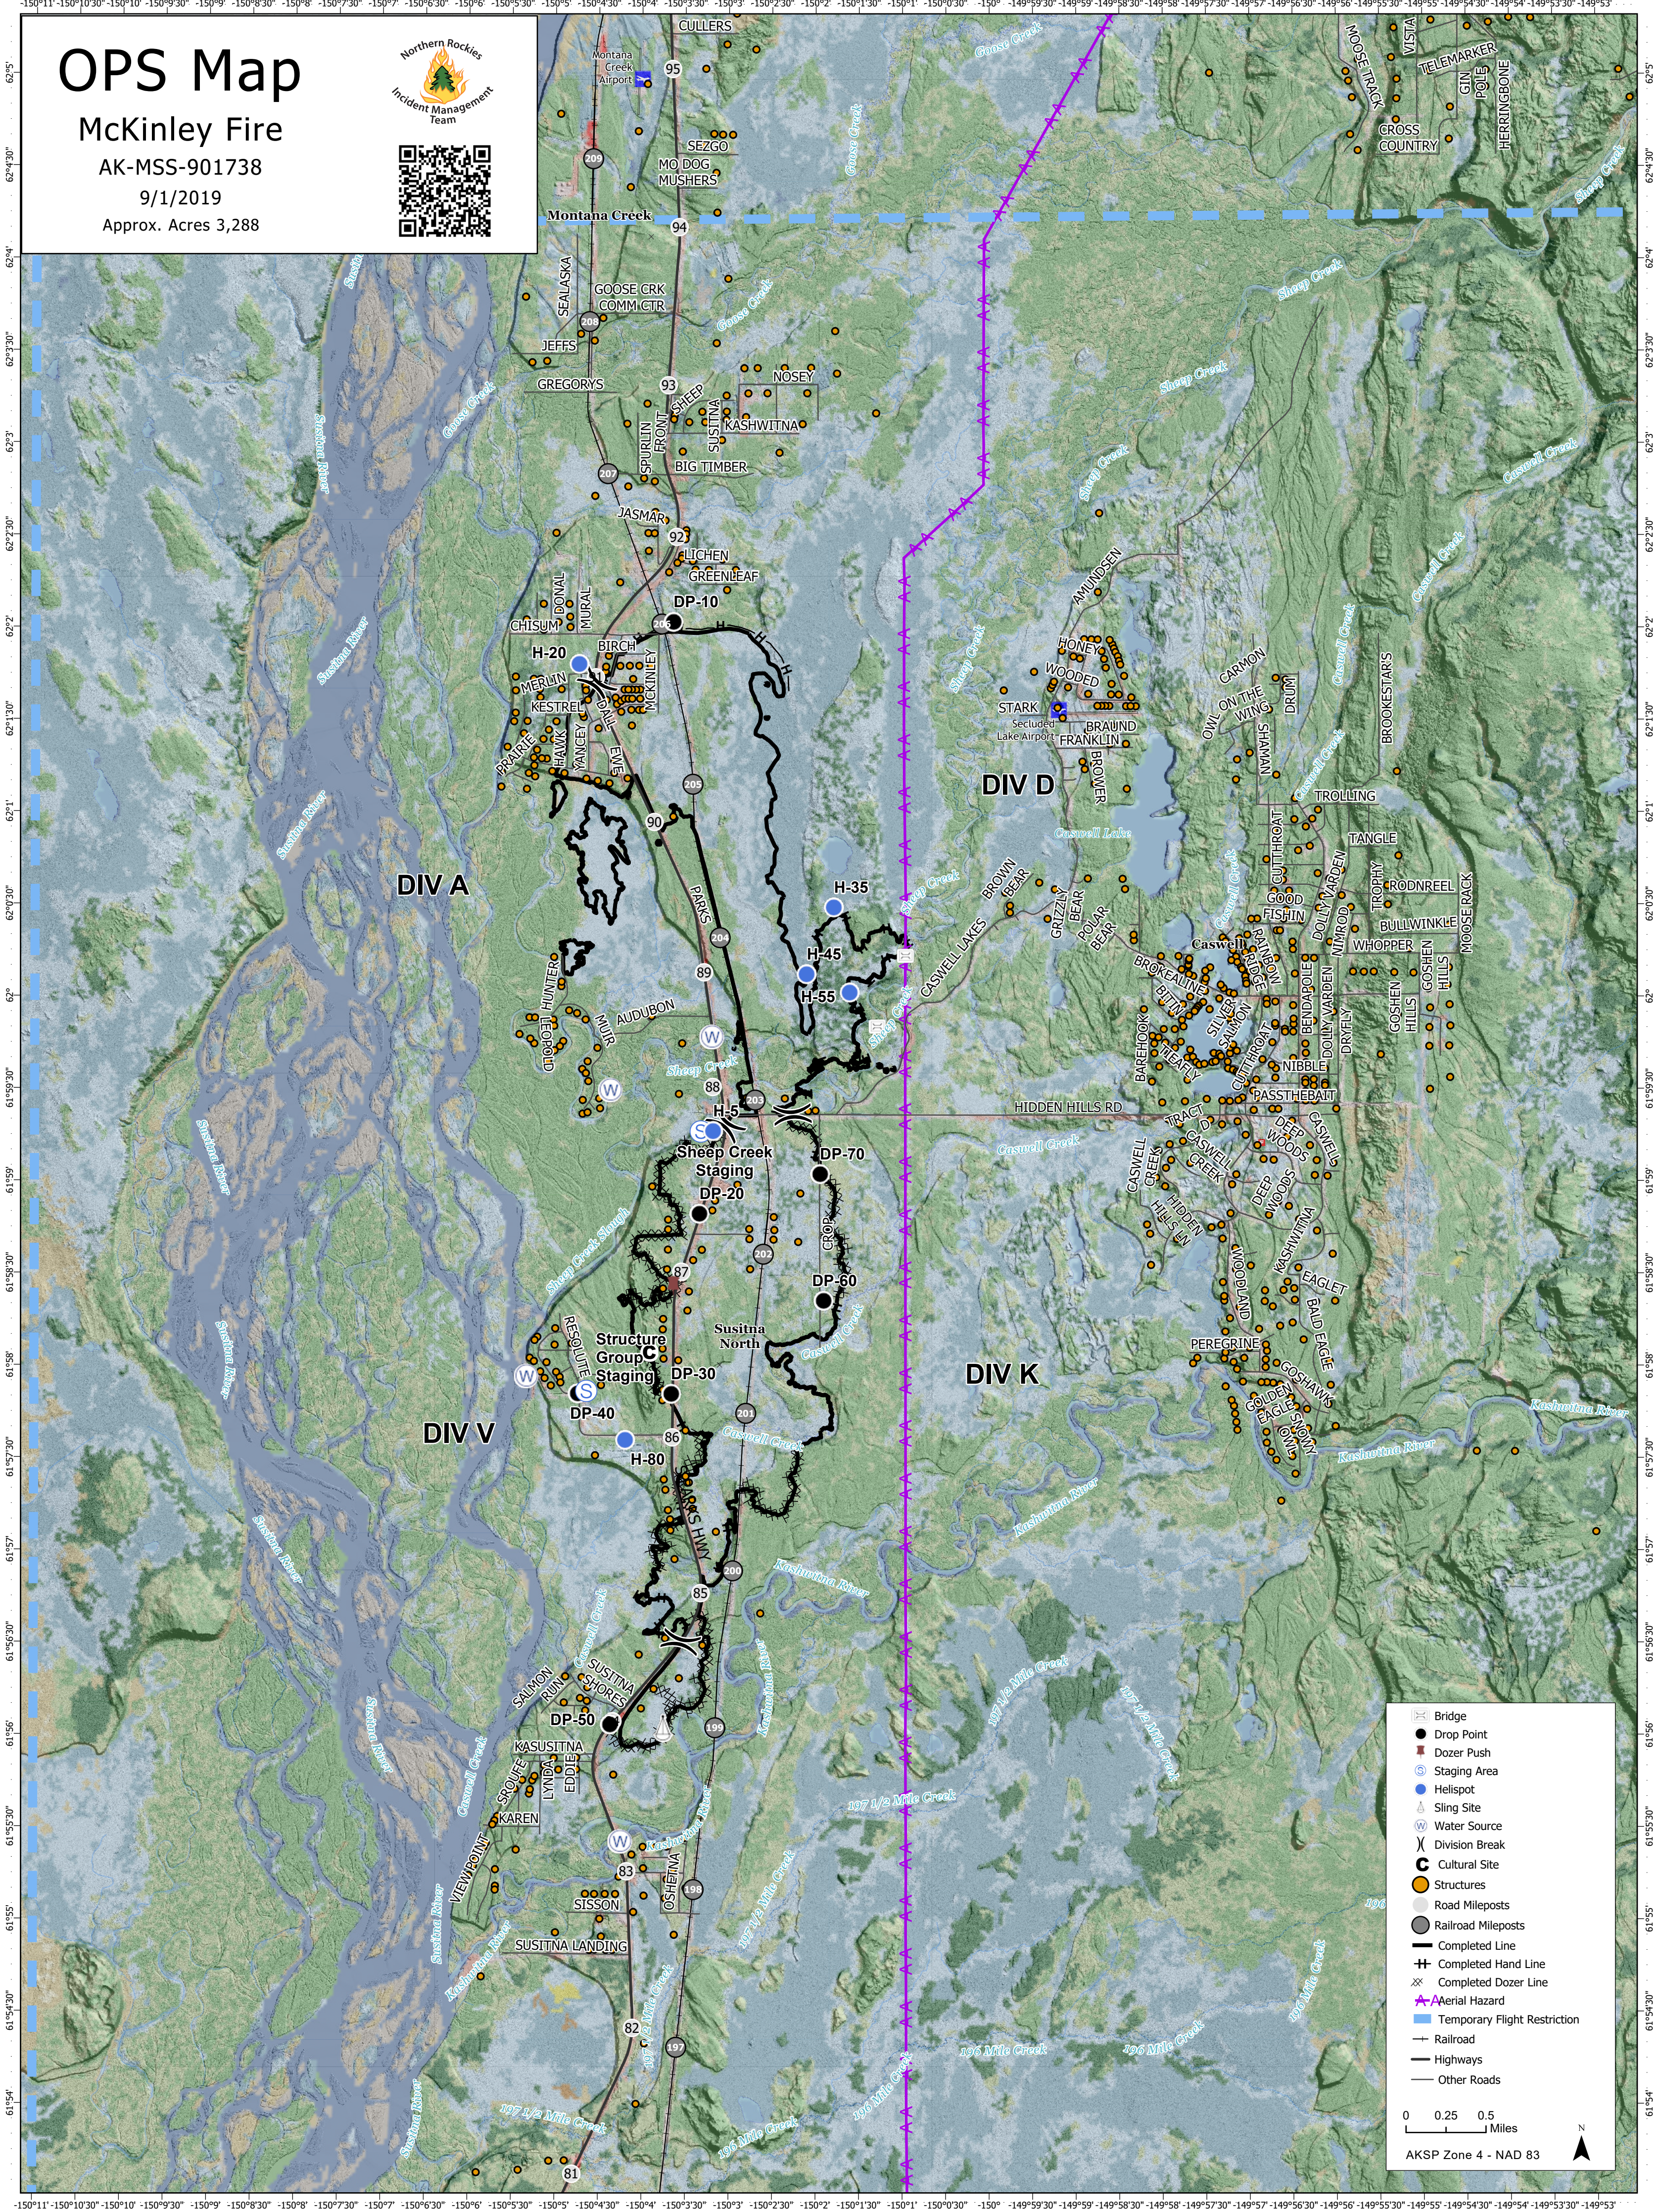

OPS Map

McKinley Fire

AK-MSS-901738

9/1/2019

Approx. Acres 3,288

	Bridge
	Drop Point
	Dozer Push
	Staging Area
	Helispot
	Sling Site
	Water Source
	Division Break
	Cultural Site
	Structures
	Road Mileposts
	Railroad Mileposts
	Completed Line
	Completed Hand Line
	Completed Dozer Line
	Aerial Hazard
	Temporary Flight Restriction
	Railroad
	Highways
	Other Roads

0 0.25 0.5 Miles

AKSP Zone 4 - NAD 83