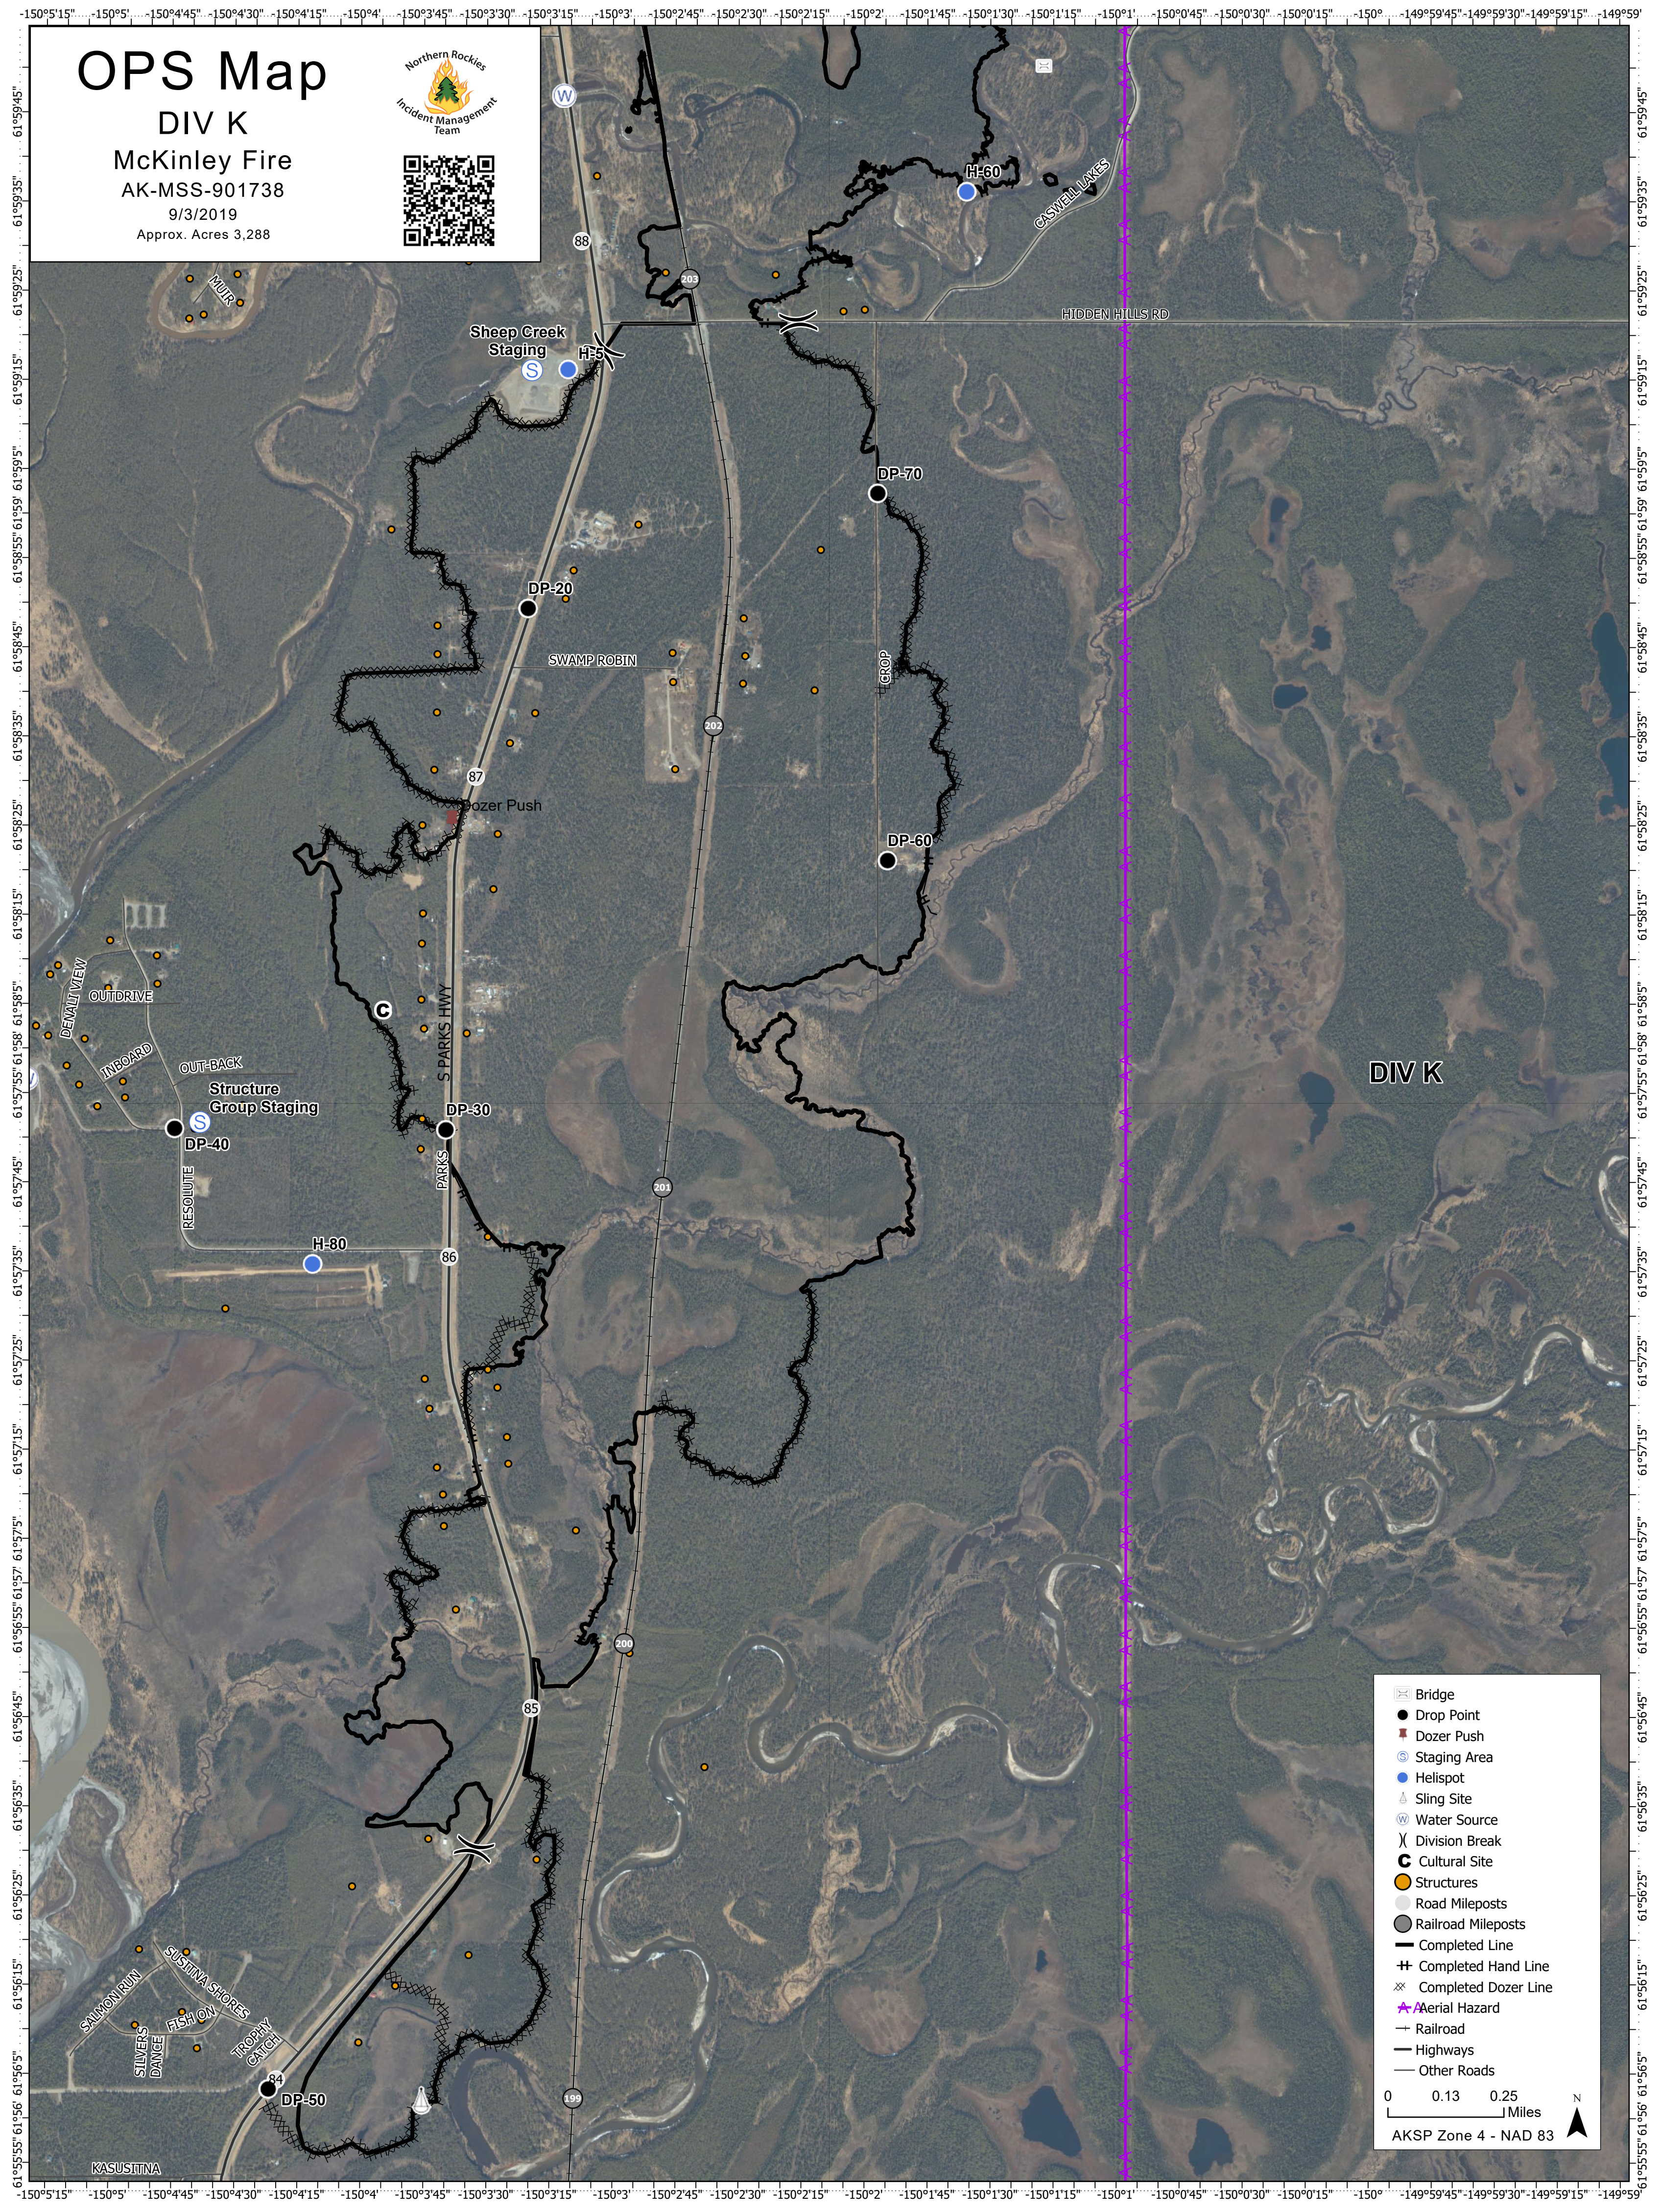

OPS Map

DIV K

McKinley Fire
AK-MSS-901738

9/3/2019

Approx. Acres 3,288

DIV K

- Bridge
- Drop Point
- Dozer Push
- Staging Area
- Helispot
- Sling Site
- Water Source
- Division Break
- Cultural Site
- Structures
- Road Mileposts
- Railroad Mileposts
- Completed Line
- Completed Hand Line
- Completed Dozer Line
- Aerial Hazard
- Railroad
- Highways
- Other Roads

0 0.13 0.25 Miles

AKSP Zone 4 - NAD 83