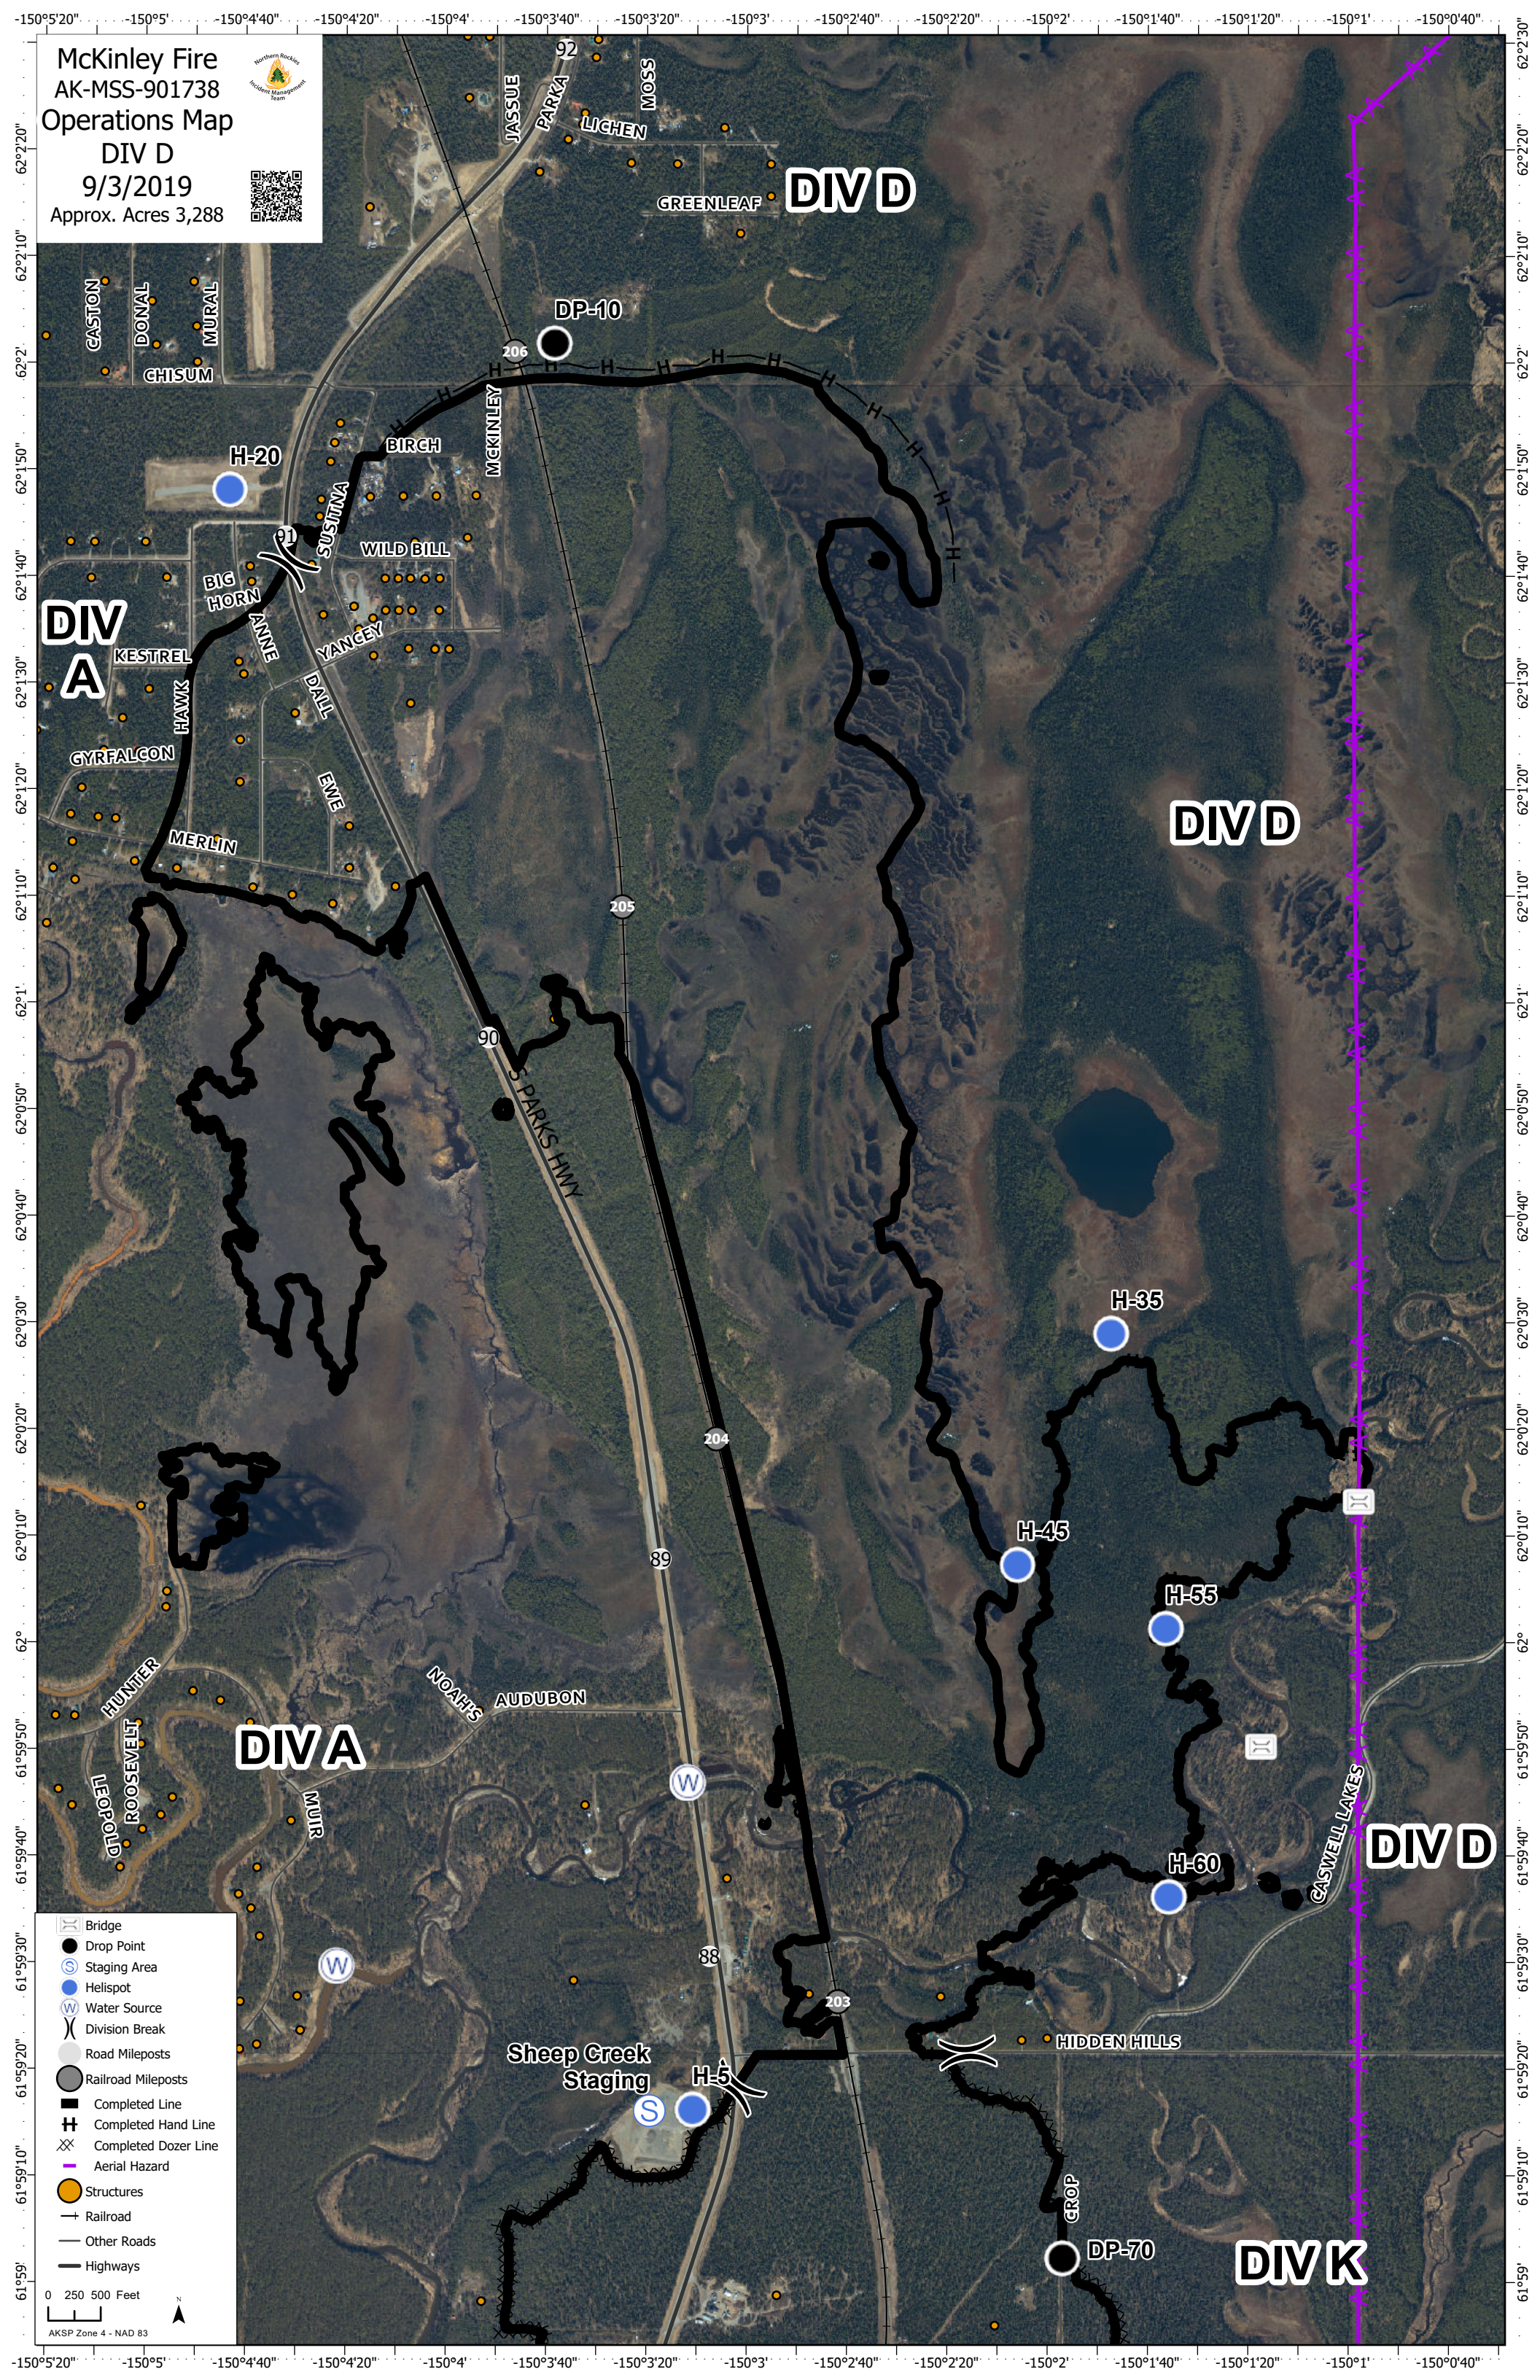

McKinley Fire  
AK-MSS-901738  
Operations Map  
DIV D  
9/3/2019  
Approx. Acres 3,288

**DIV A**

**DIV D**

**DIV D**

**DIV A**

**DIV D**

**DIV K**

**Legend**

- Bridge
- Drop Point
- Staging Area
- Helispot
- Water Source
- Division Break
- Road Mileposts
- Railroad Mileposts
- Completed Line
- Completed Hand Line
- Completed Dozer Line
- Aerial Hazard
- Structures
- Railroad
- Other Roads
- Highways

0 250 500 Feet  
AKSP Zone 4 - NAD 83

Sheep Creek Staging

DP-70