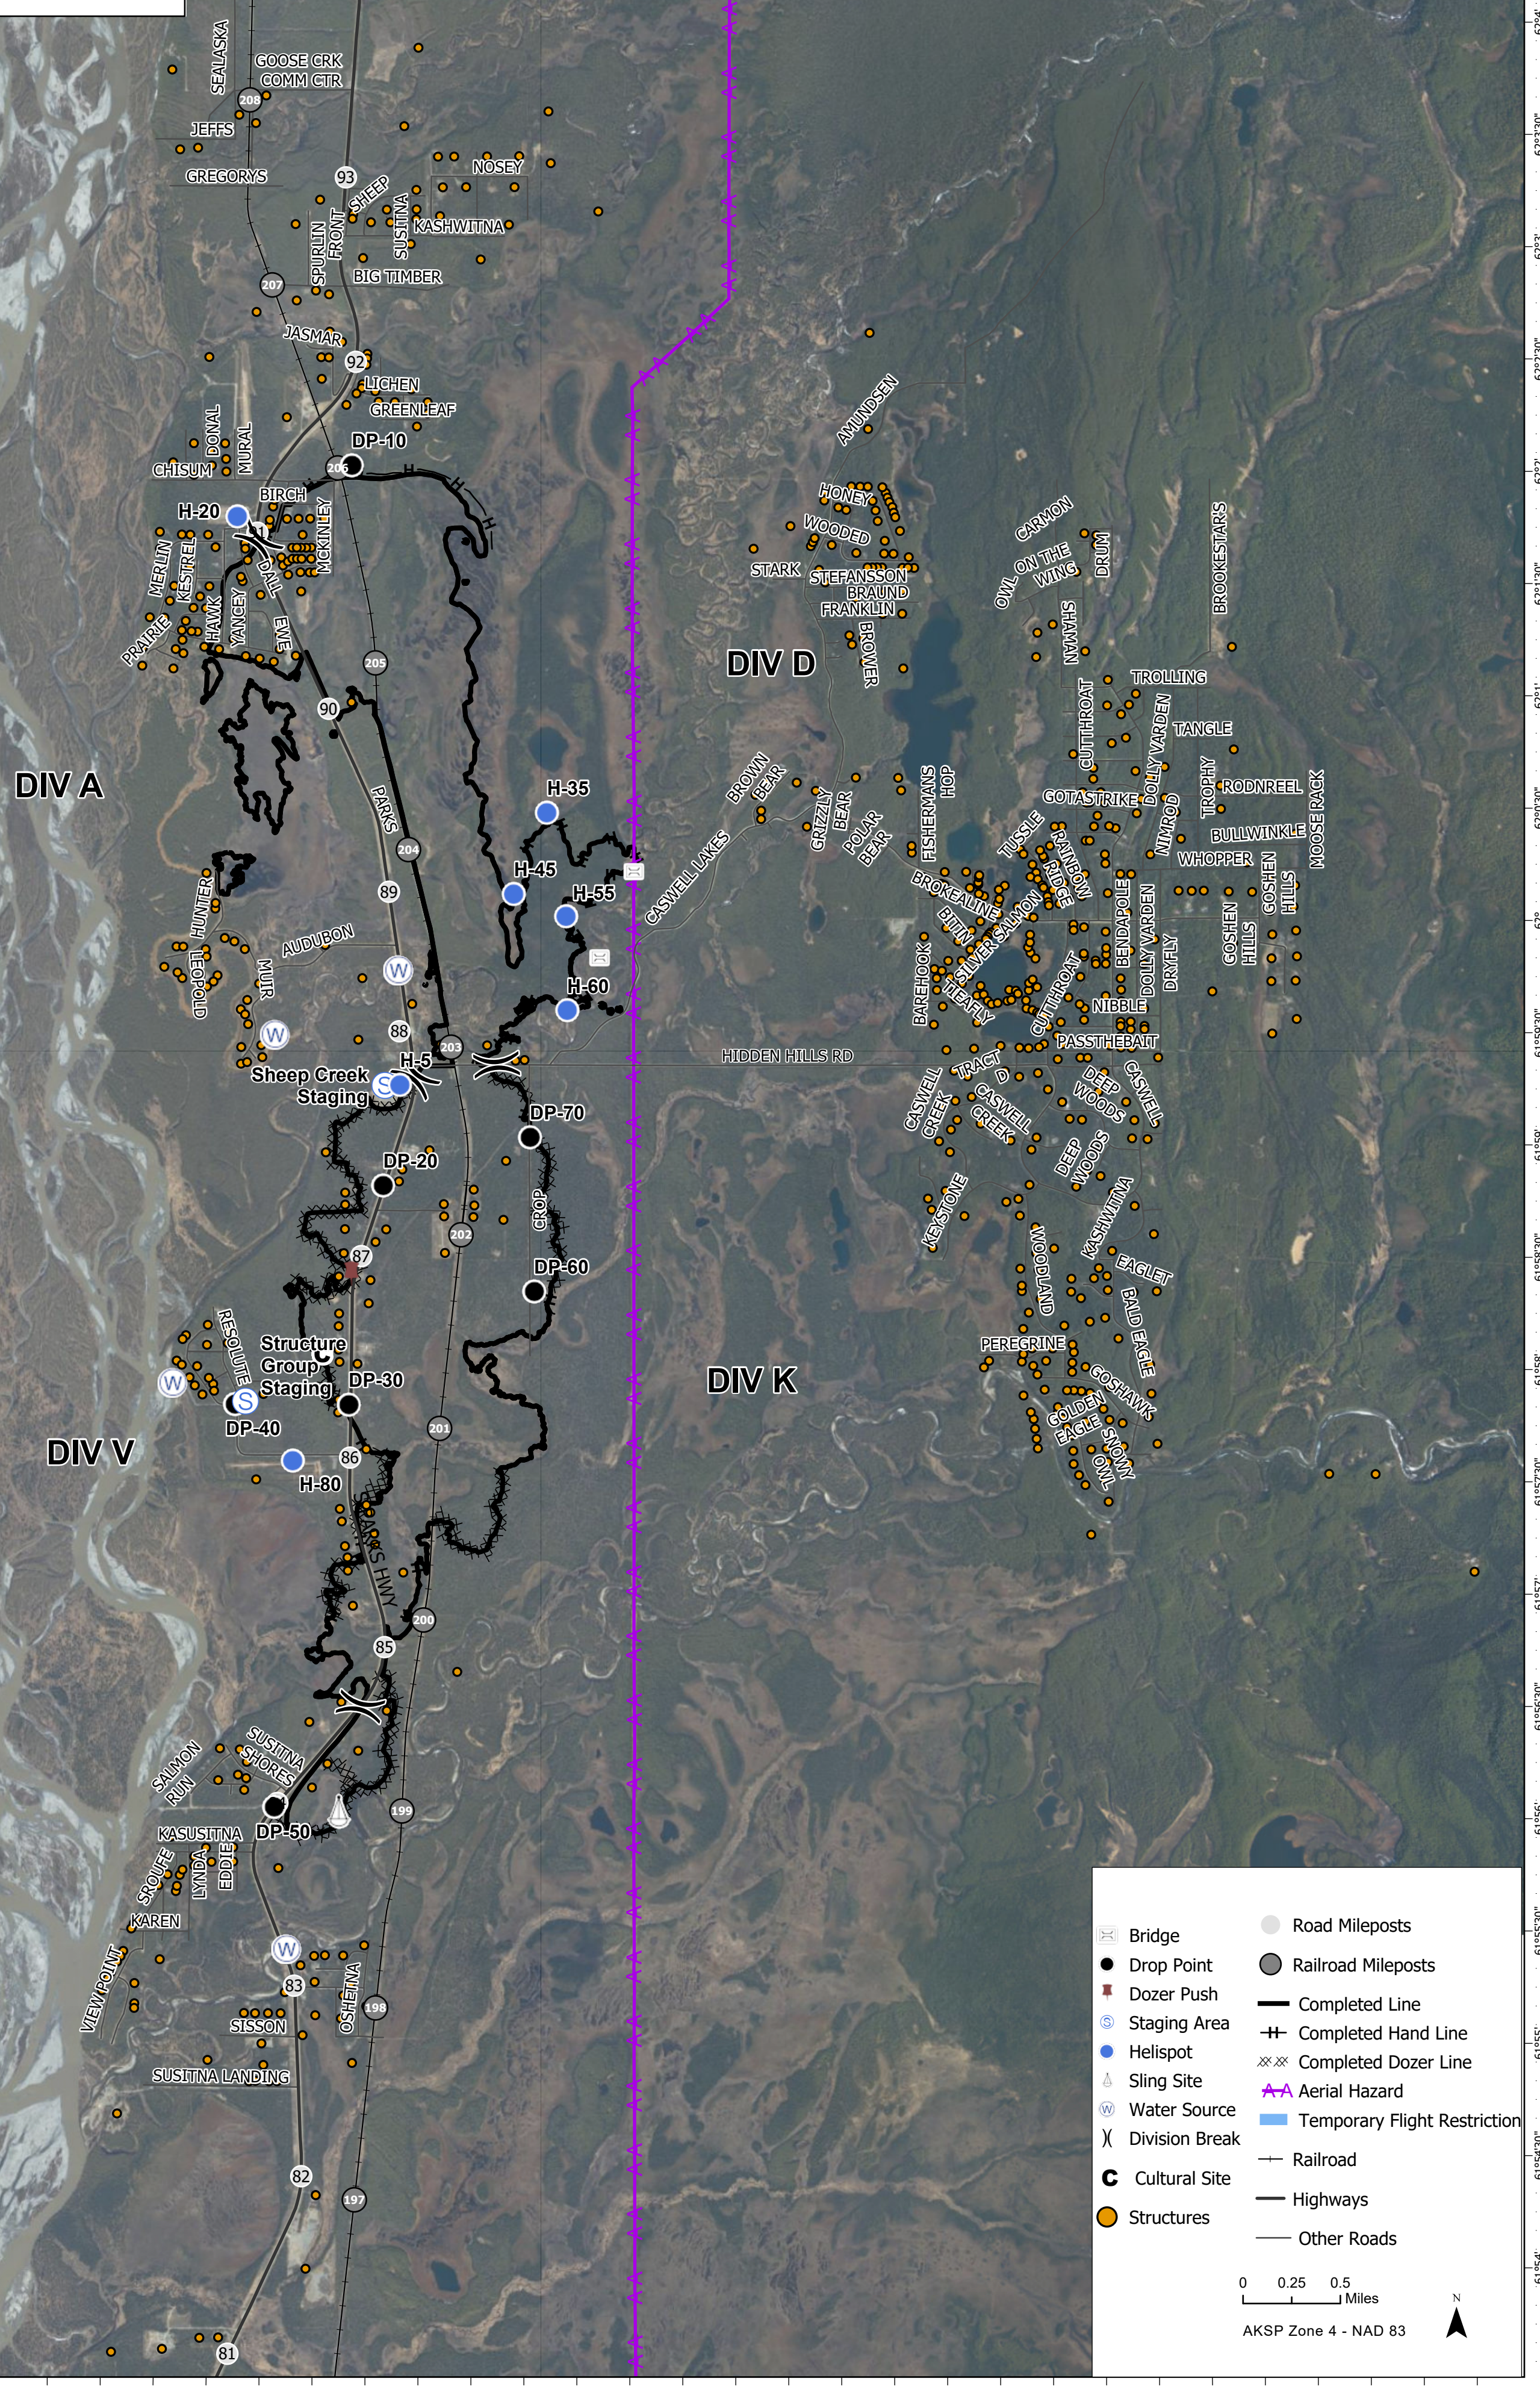

OPS Map

McKinley Fire

AK-MSS-901738

9/3/2019

Approx. Acres 3,288

	Bridge		Road Mileposts
	Drop Point		Railroad Mileposts
	Dozer Push		Completed Line
	Staging Area		Completed Hand Line
	Helispot		Completed Dozer Line
	Sling Site		Aerial Hazard
	Water Source		Temporary Flight Restriction
	Division Break		Railroad
	Cultural Site		Highways
	Structures		Other Roads

0 0.25 0.5 Miles

AKSP Zone 4 - NAD 83