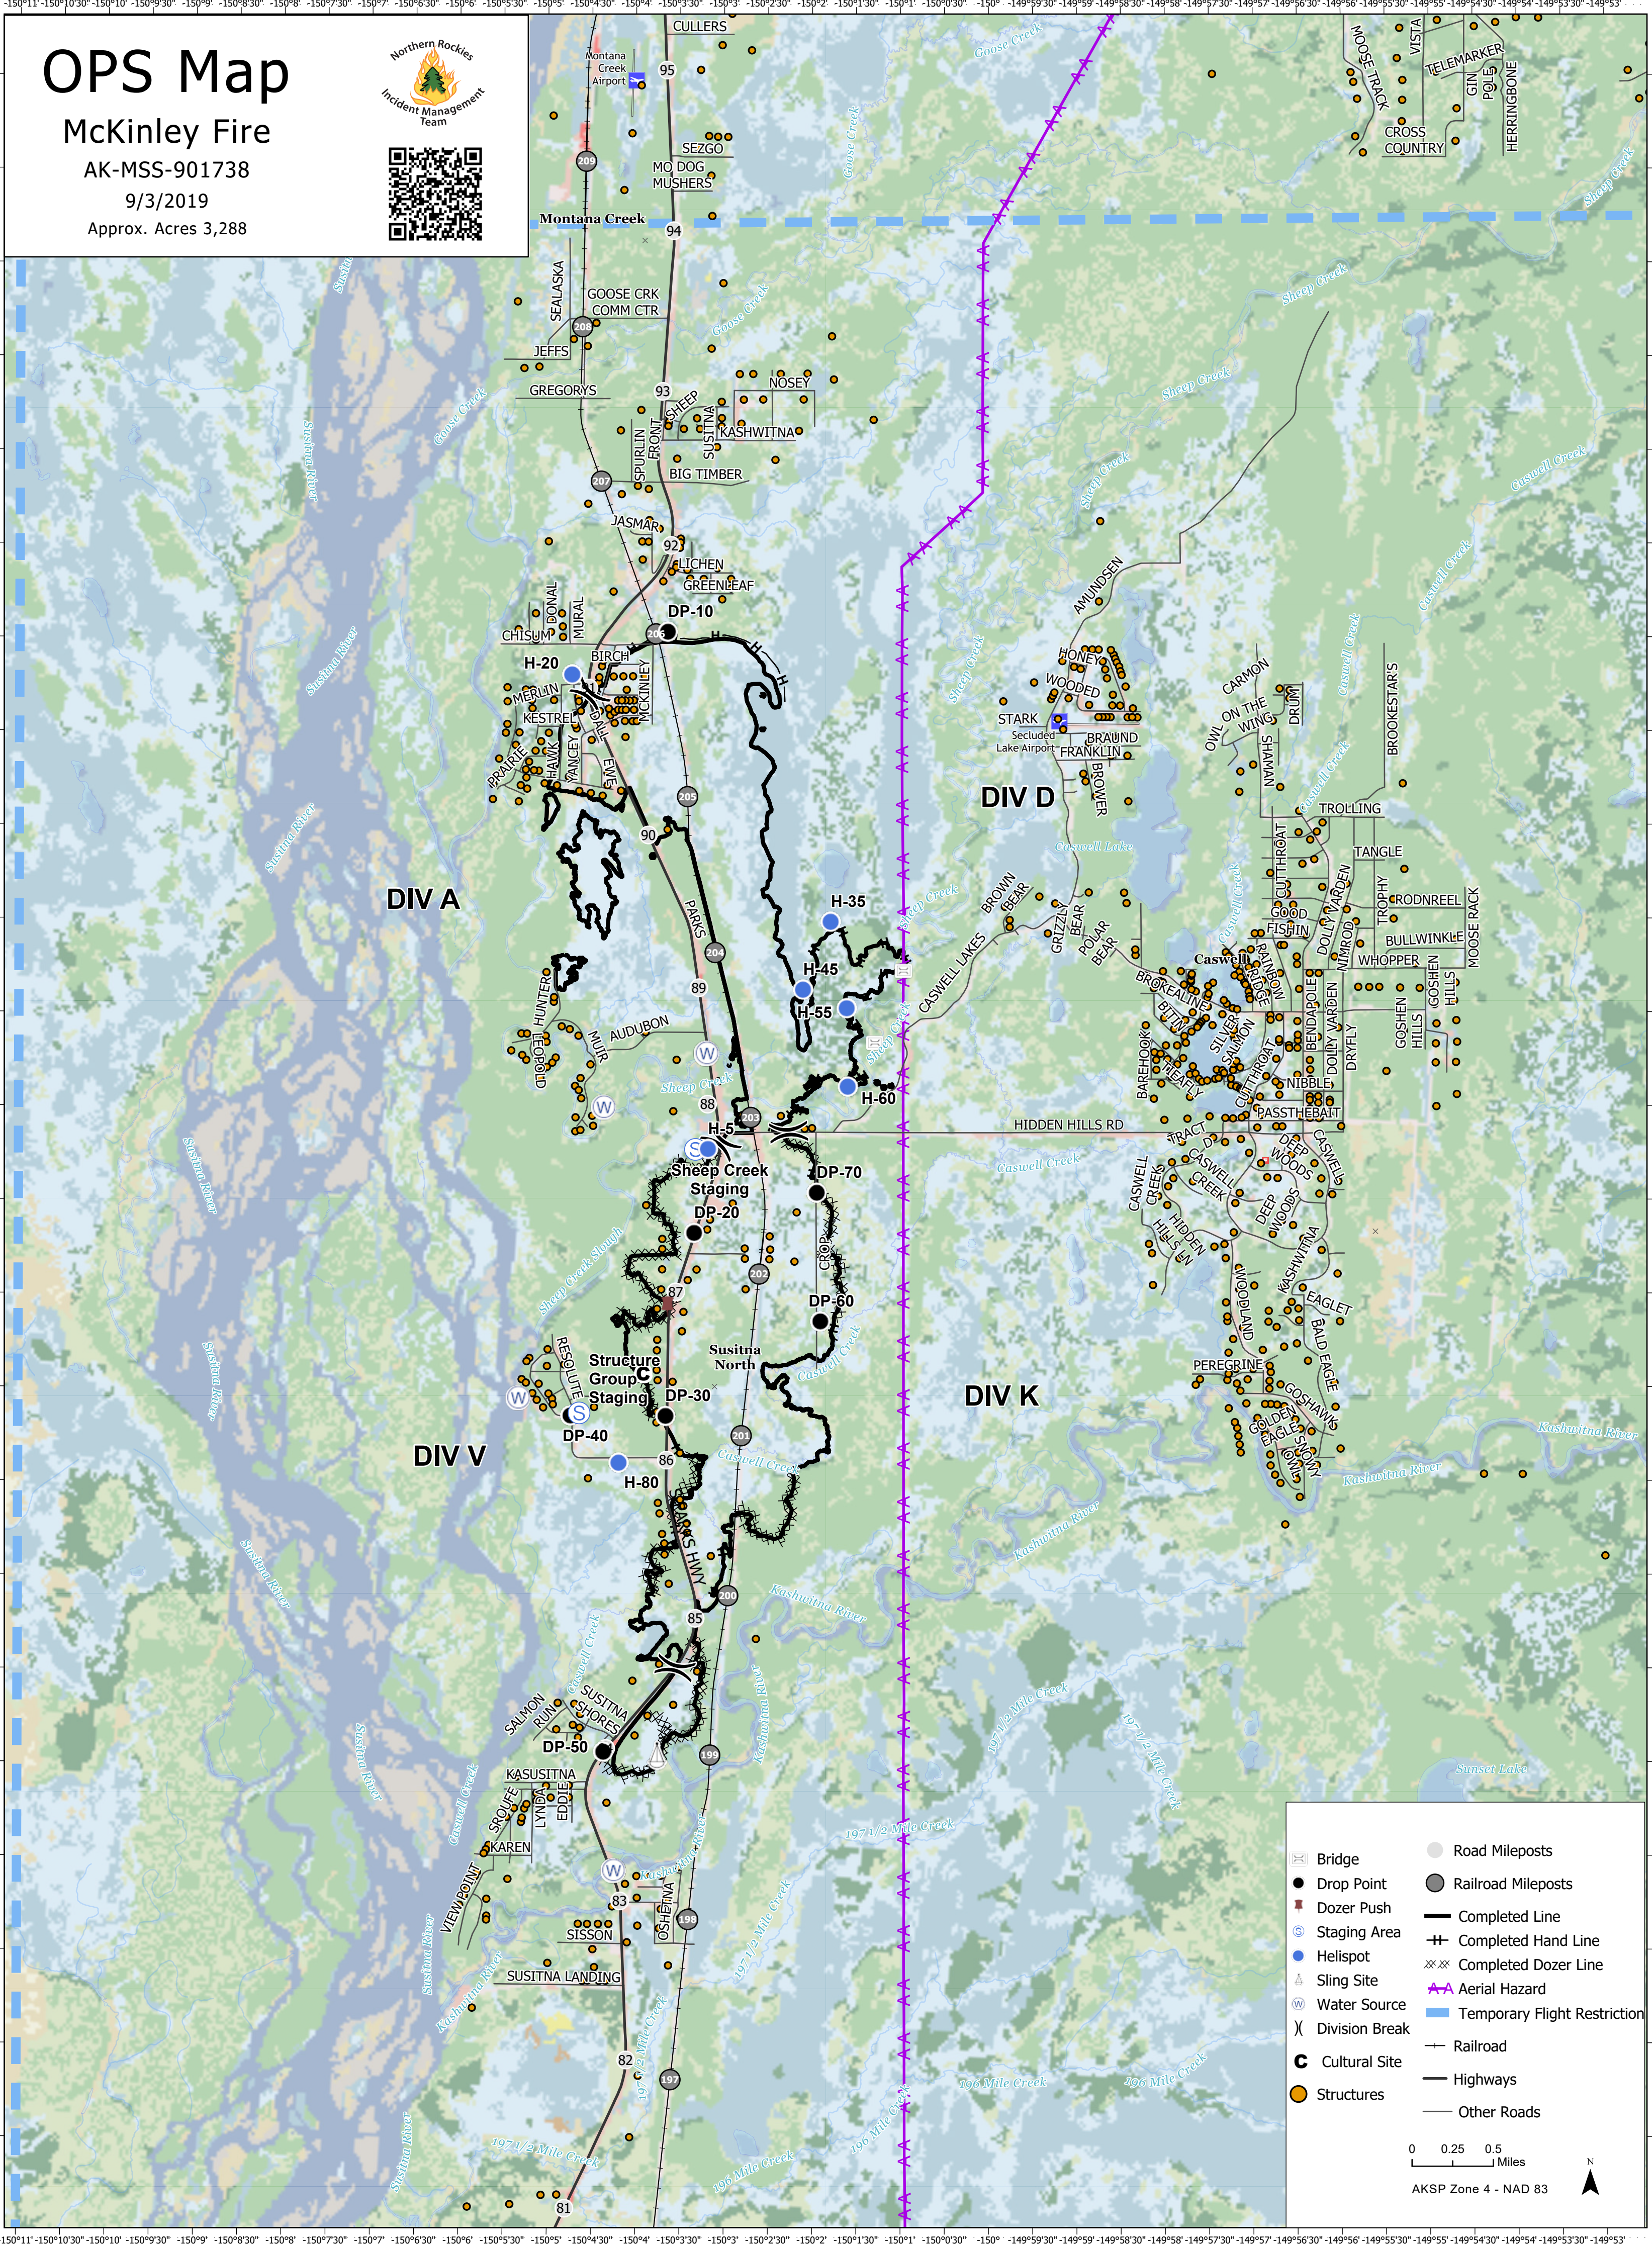

OPS Map

McKinley Fire

AK-MSS-901738

9/3/2019

Approx. Acres 3,288

| | | | |
|--|----------------|--|------------------------------|
| | Bridge | | Road Mileposts |
| | Drop Point | | Railroad Mileposts |
| | Dozer Push | | Completed Line |
| | Staging Area | | Completed Hand Line |
| | Helispot | | Completed Dozer Line |
| | Sling Site | | Aerial Hazard |
| | Water Source | | Temporary Flight Restriction |
| | Division Break | | Railroad |
| | Cultural Site | | Highways |
| | Structures | | Other Roads |

0 0.25 0.5 Miles

AKSP Zone 4 - NAD 83