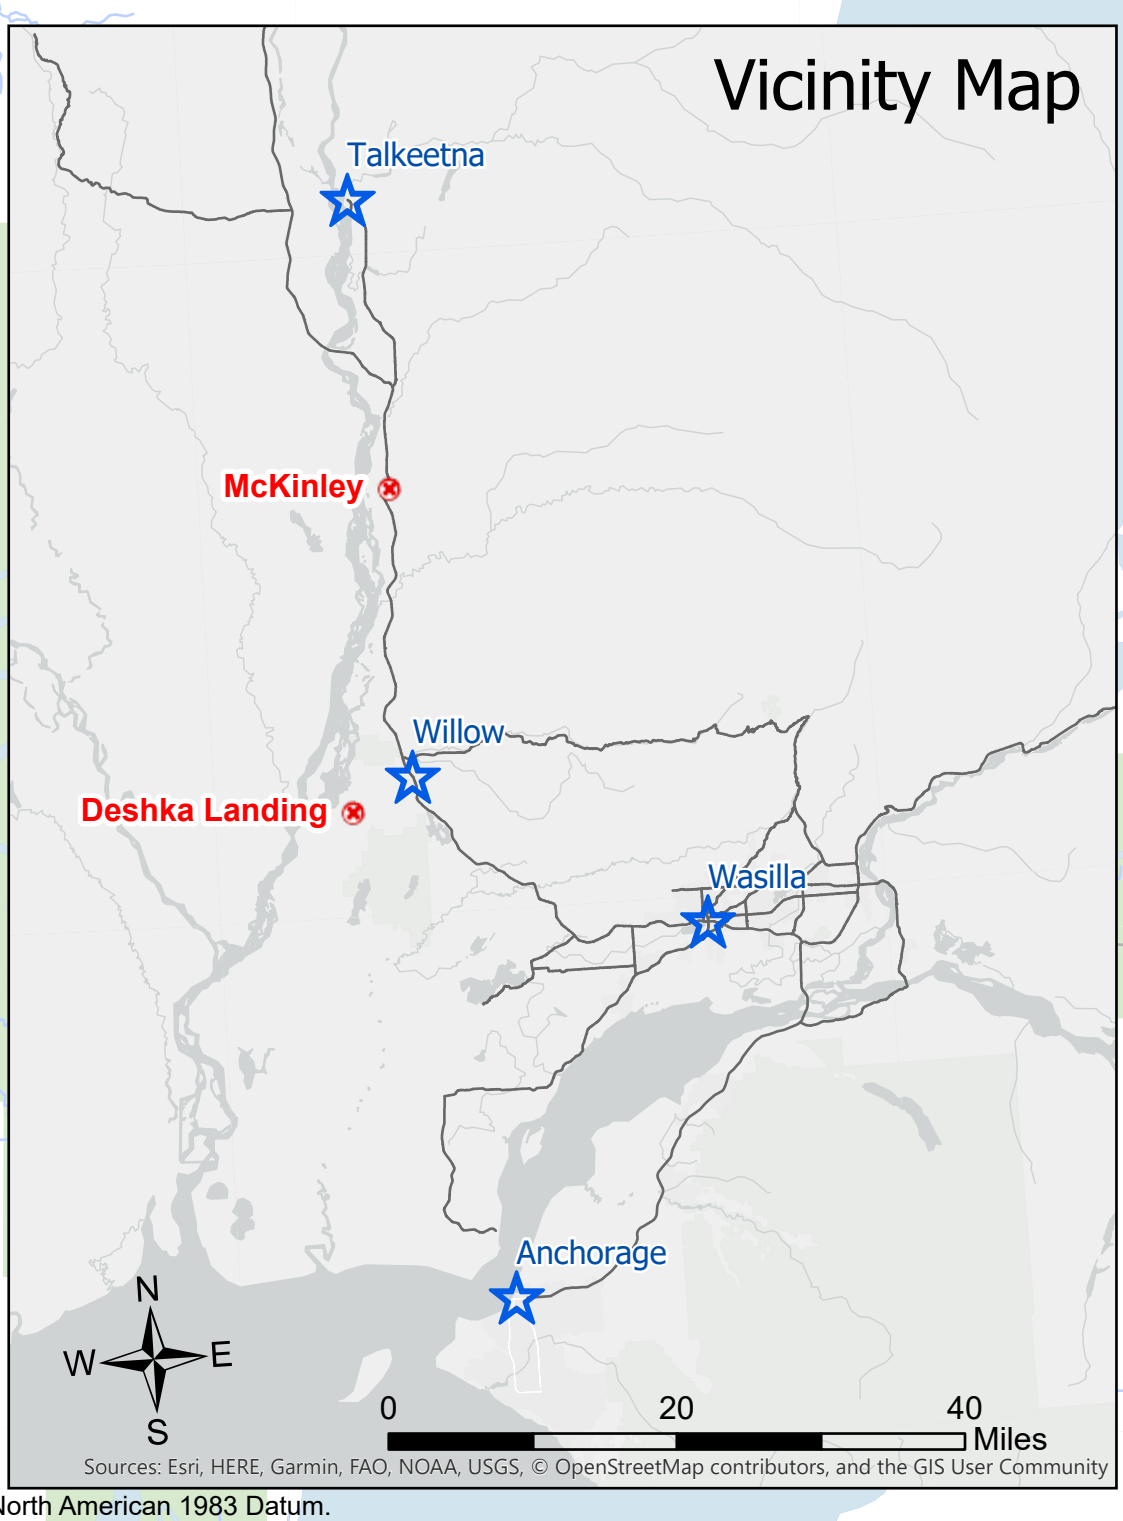

# McKinley Fire AK-MSS-901738 Public Information Map

09/04/2019  
Approximate Acres 3,288

Sheep Creek Lodge

Caswell Lakes  
E HIDDEN HILLS RD

## Vicinity Map

- Airstrip or Airport
- Incident Command Post
- Mileposts
- Wildfire Daily Fire Perimeter

0 1.5 3 Miles

Spatial Reference  
NAD 1983 StatePlane Alaska 4 FIPS 5004 Feet

Willow Airport  
Willow Community Center