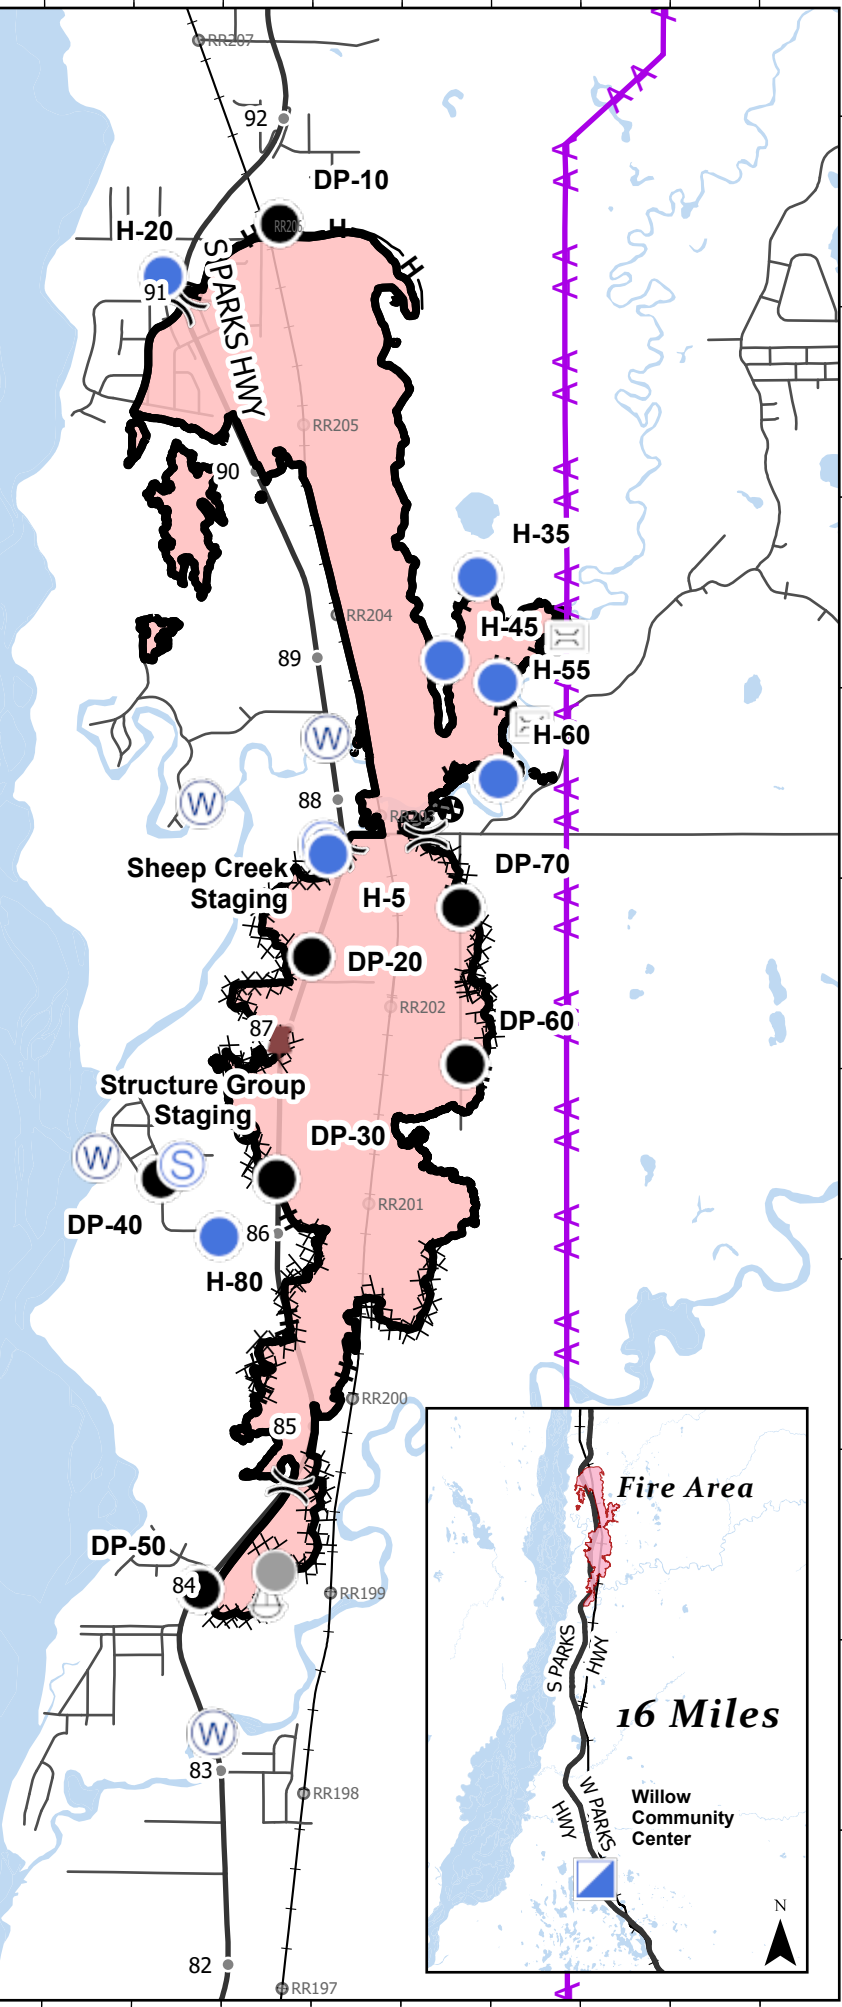

150°12'W

150°6'W

150°W

Northern Rockies Incident Management Team

IAP

McKinley Fire

AK-MSS-901738

09/04/2019

approx. acres at 3,288

	Bridge
	Division Break
	Dozer Push
	Drop Point
	Helispot
	Other
	Sling Site
	Staging Area
	Water Source
	Road Mileposts
	Resident Complaint Post
	Completed Line
	Completed Hand Line
	Access or Improved Road
	Completed Dozer Line
	Aerial Hazard
	Other
	Highways
	Other Roads
	Railroad
	Wildfire Daily Fire Perimeter

62°N

62°N

Fire Area

16 Miles

Willow Community Center

150°12'W

150°6'W

150°W