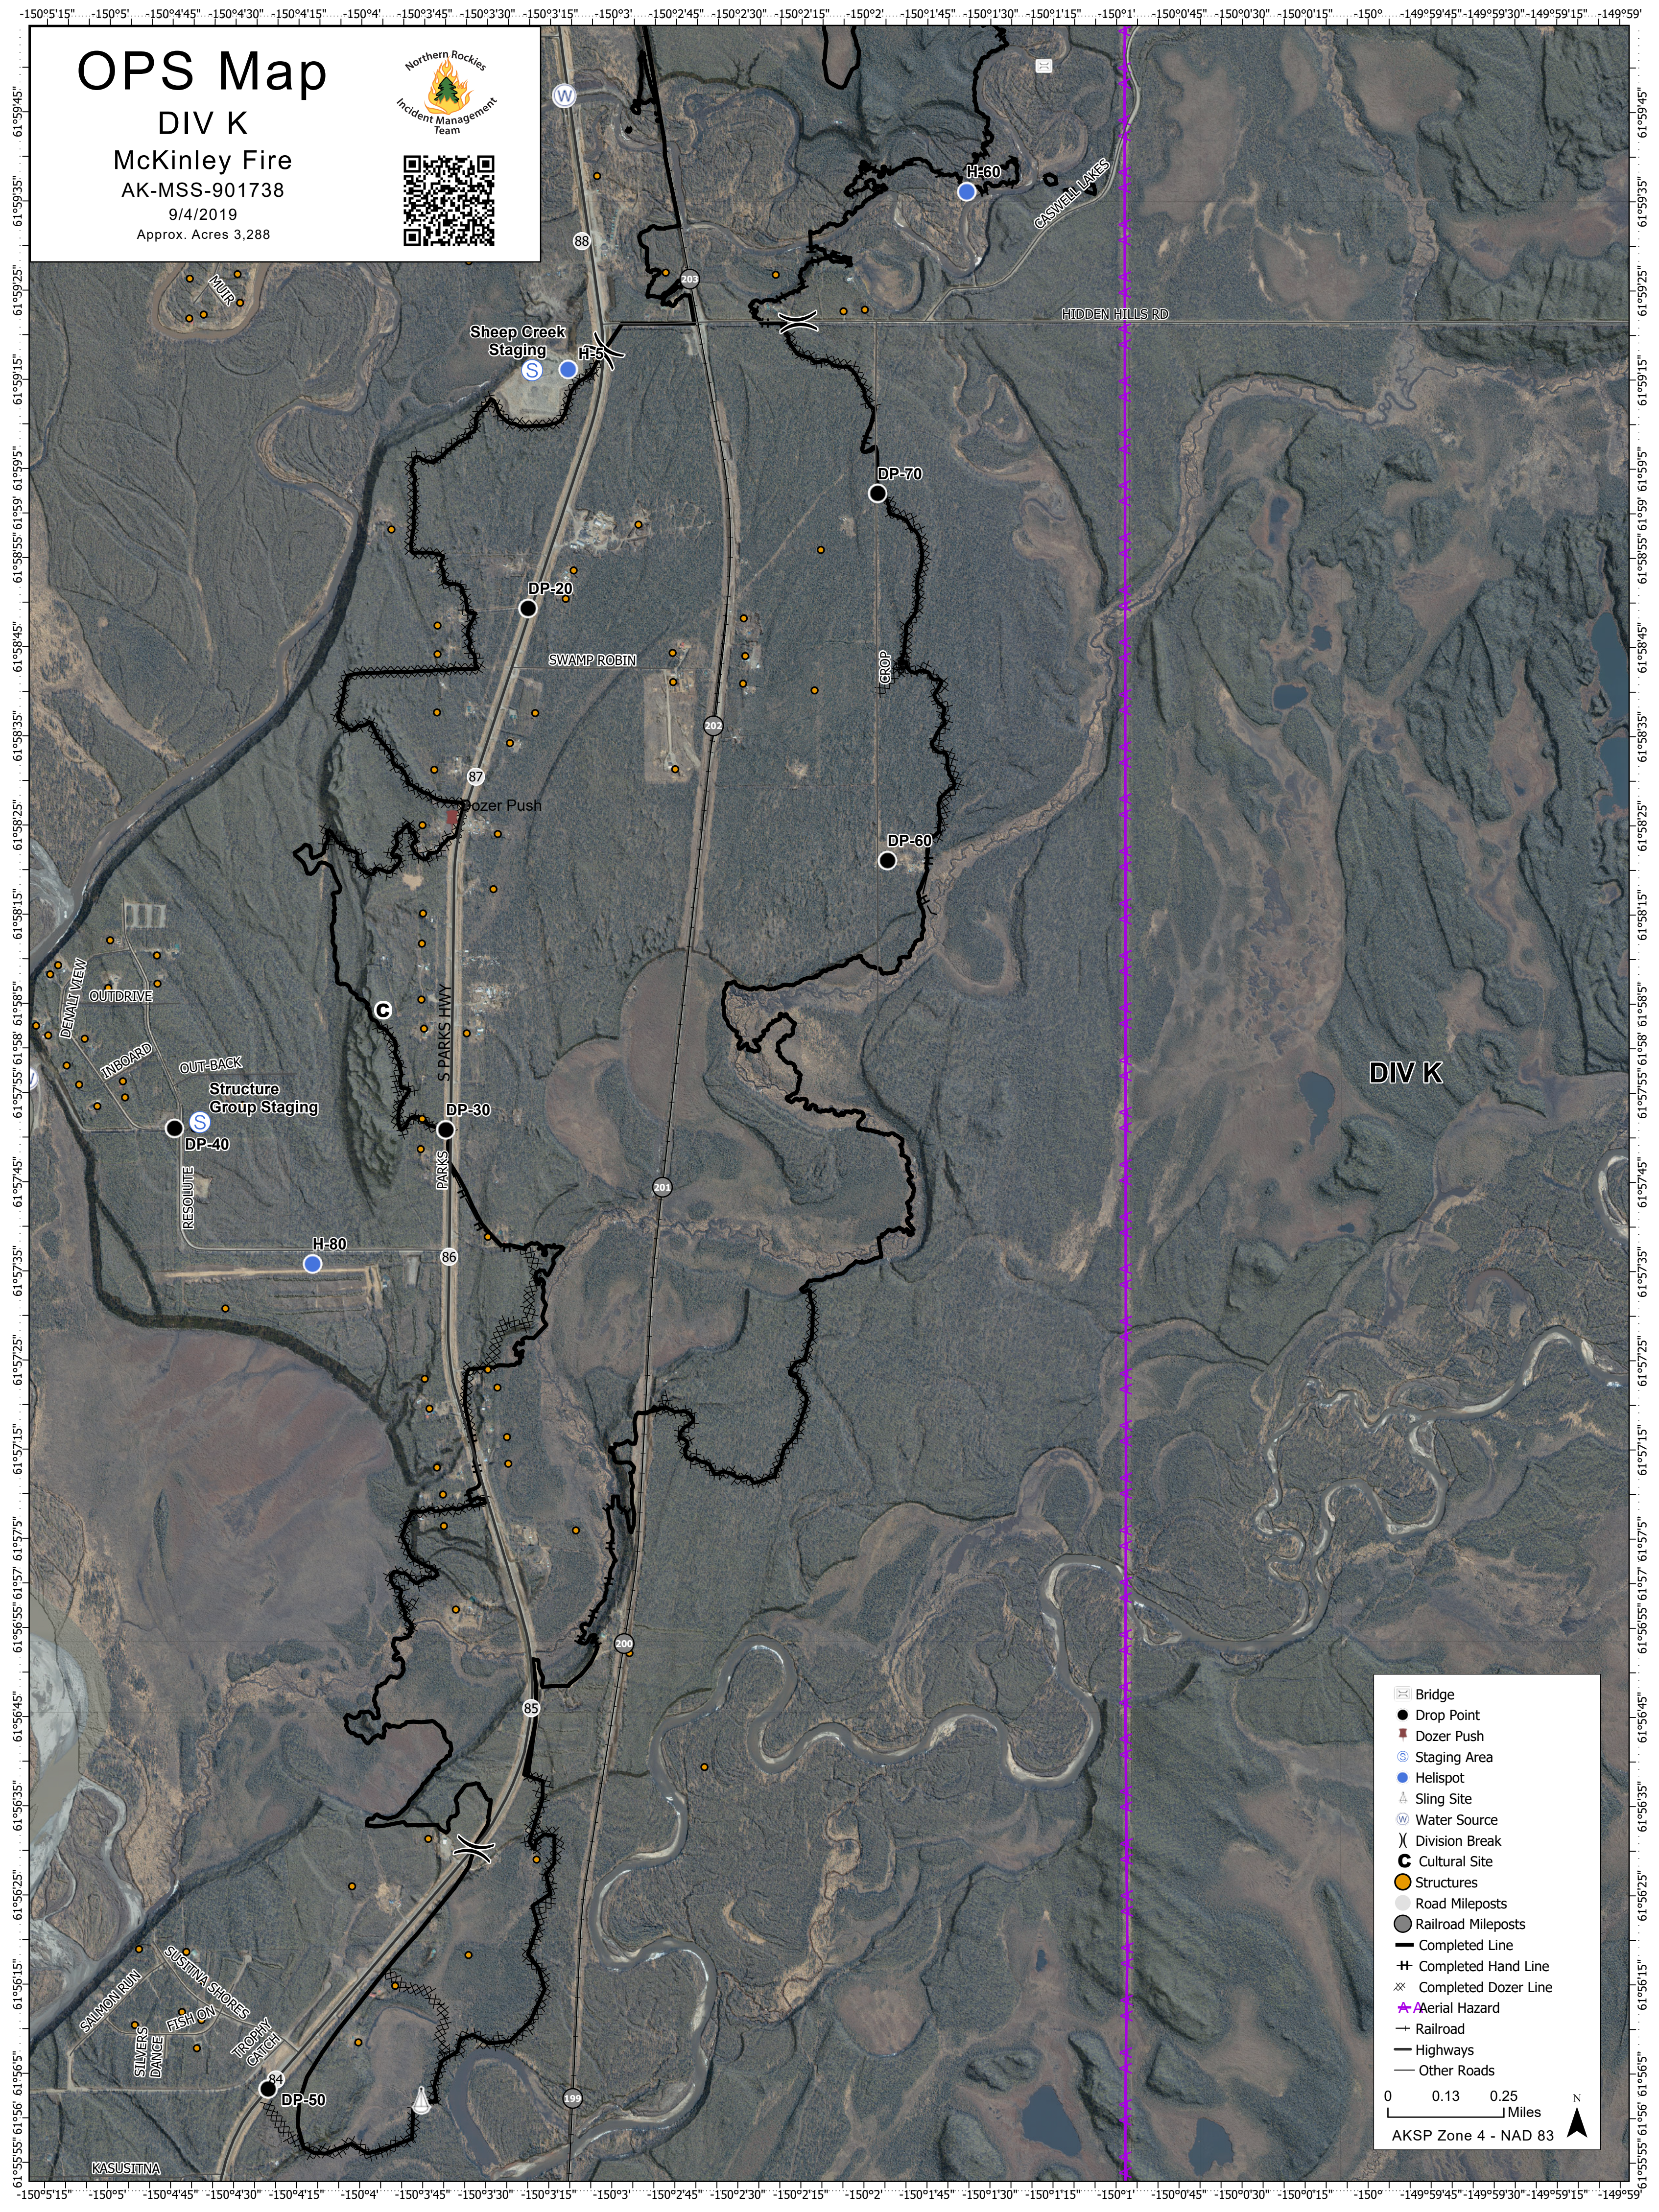

OPS Map

DIV K

McKinley Fire
AK-MSS-901738

9/4/2019

Approx. Acres 3,288

DIV K

- Bridge
- Drop Point
- Dozer Push
- Staging Area
- Helispot
- Sling Site
- Water Source
- Division Break
- Cultural Site
- Structures
- Road Mileposts
- Railroad Mileposts
- Completed Line
- Completed Hand Line
- Completed Dozer Line
- Aerial Hazard
- Railroad
- Highways
- Other Roads

0 0.13 0.25 Miles

AKSP Zone 4 - NAD 83