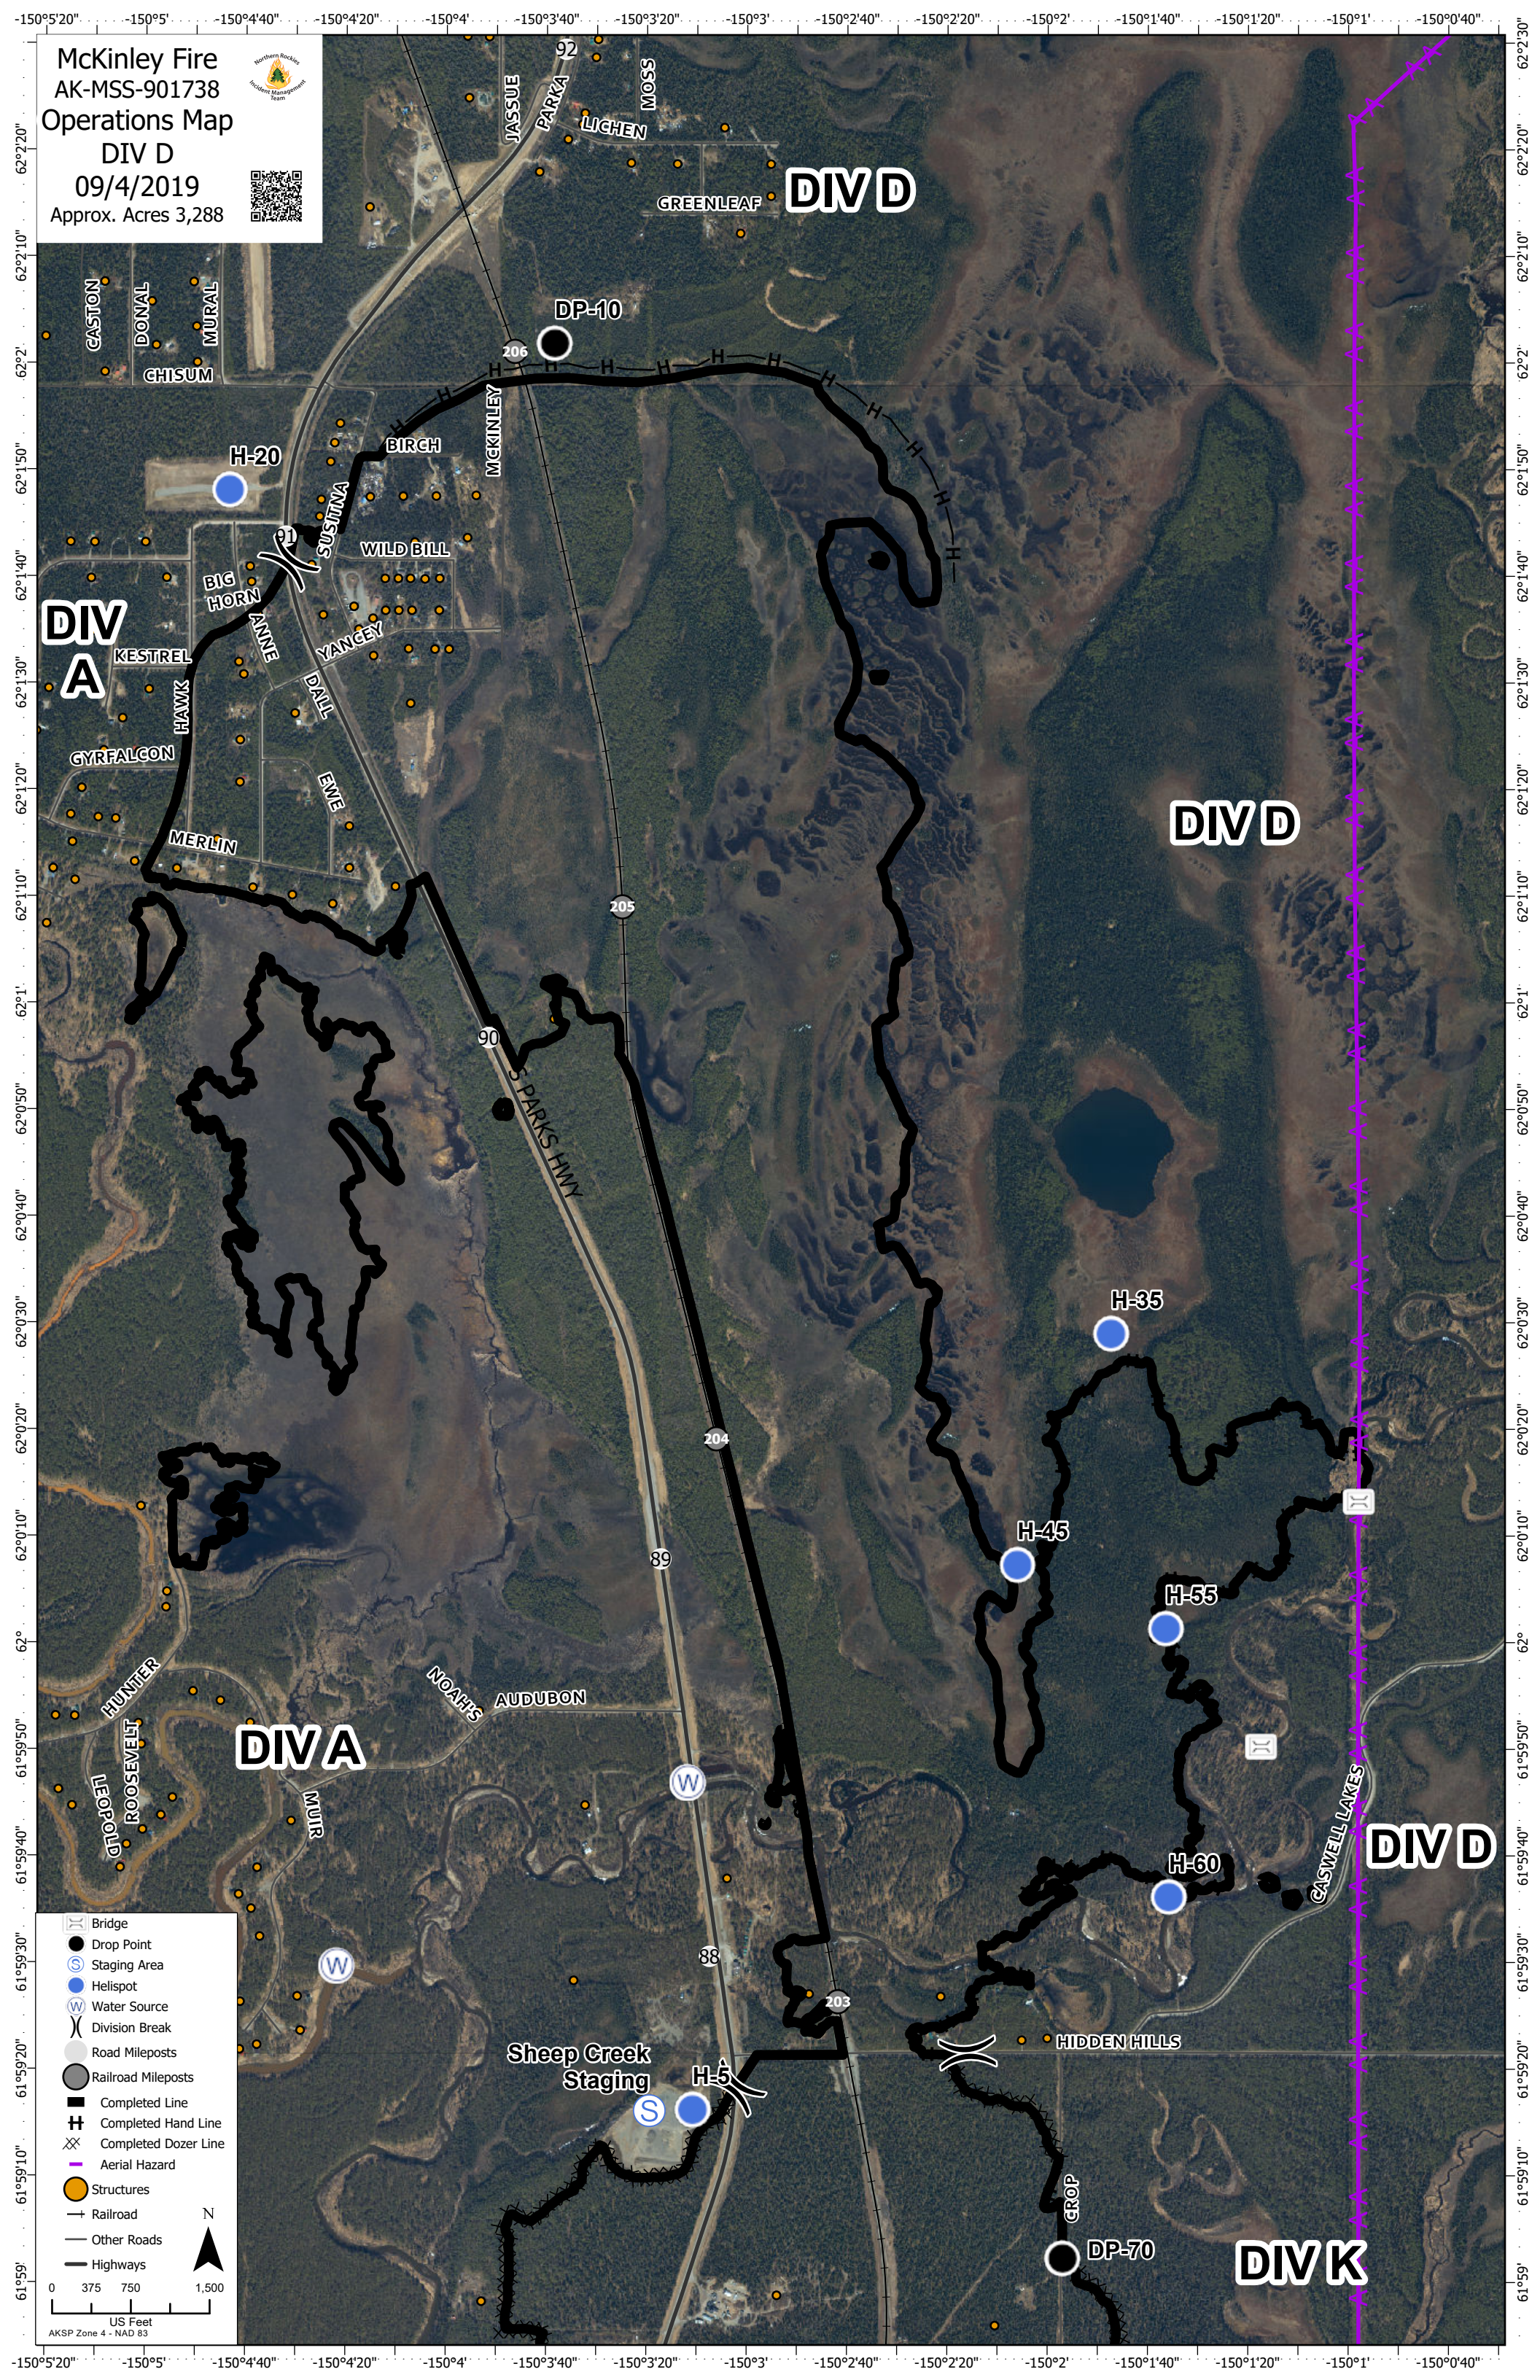

McKinley Fire
 AK-MSS-901738
 Operations Map
 DIV D
 09/4/2019
 Approx. Acres 3,288

DIV A

DIV D

DIV D

DIV A

DIV D

DIV K

Legend

- Bridge
- Drop Point
- Staging Area
- Helispot
- Water Source
- Division Break
- Road Mileposts
- Railroad Mileposts
- Completed Line
- Completed Hand Line
- Completed Dozer Line
- Aerial Hazard
- Structures
- Railroad
- Other Roads
- Highways

0 375 750 1,500
 US Feet
 AKSP Zone 4 - NAD 83