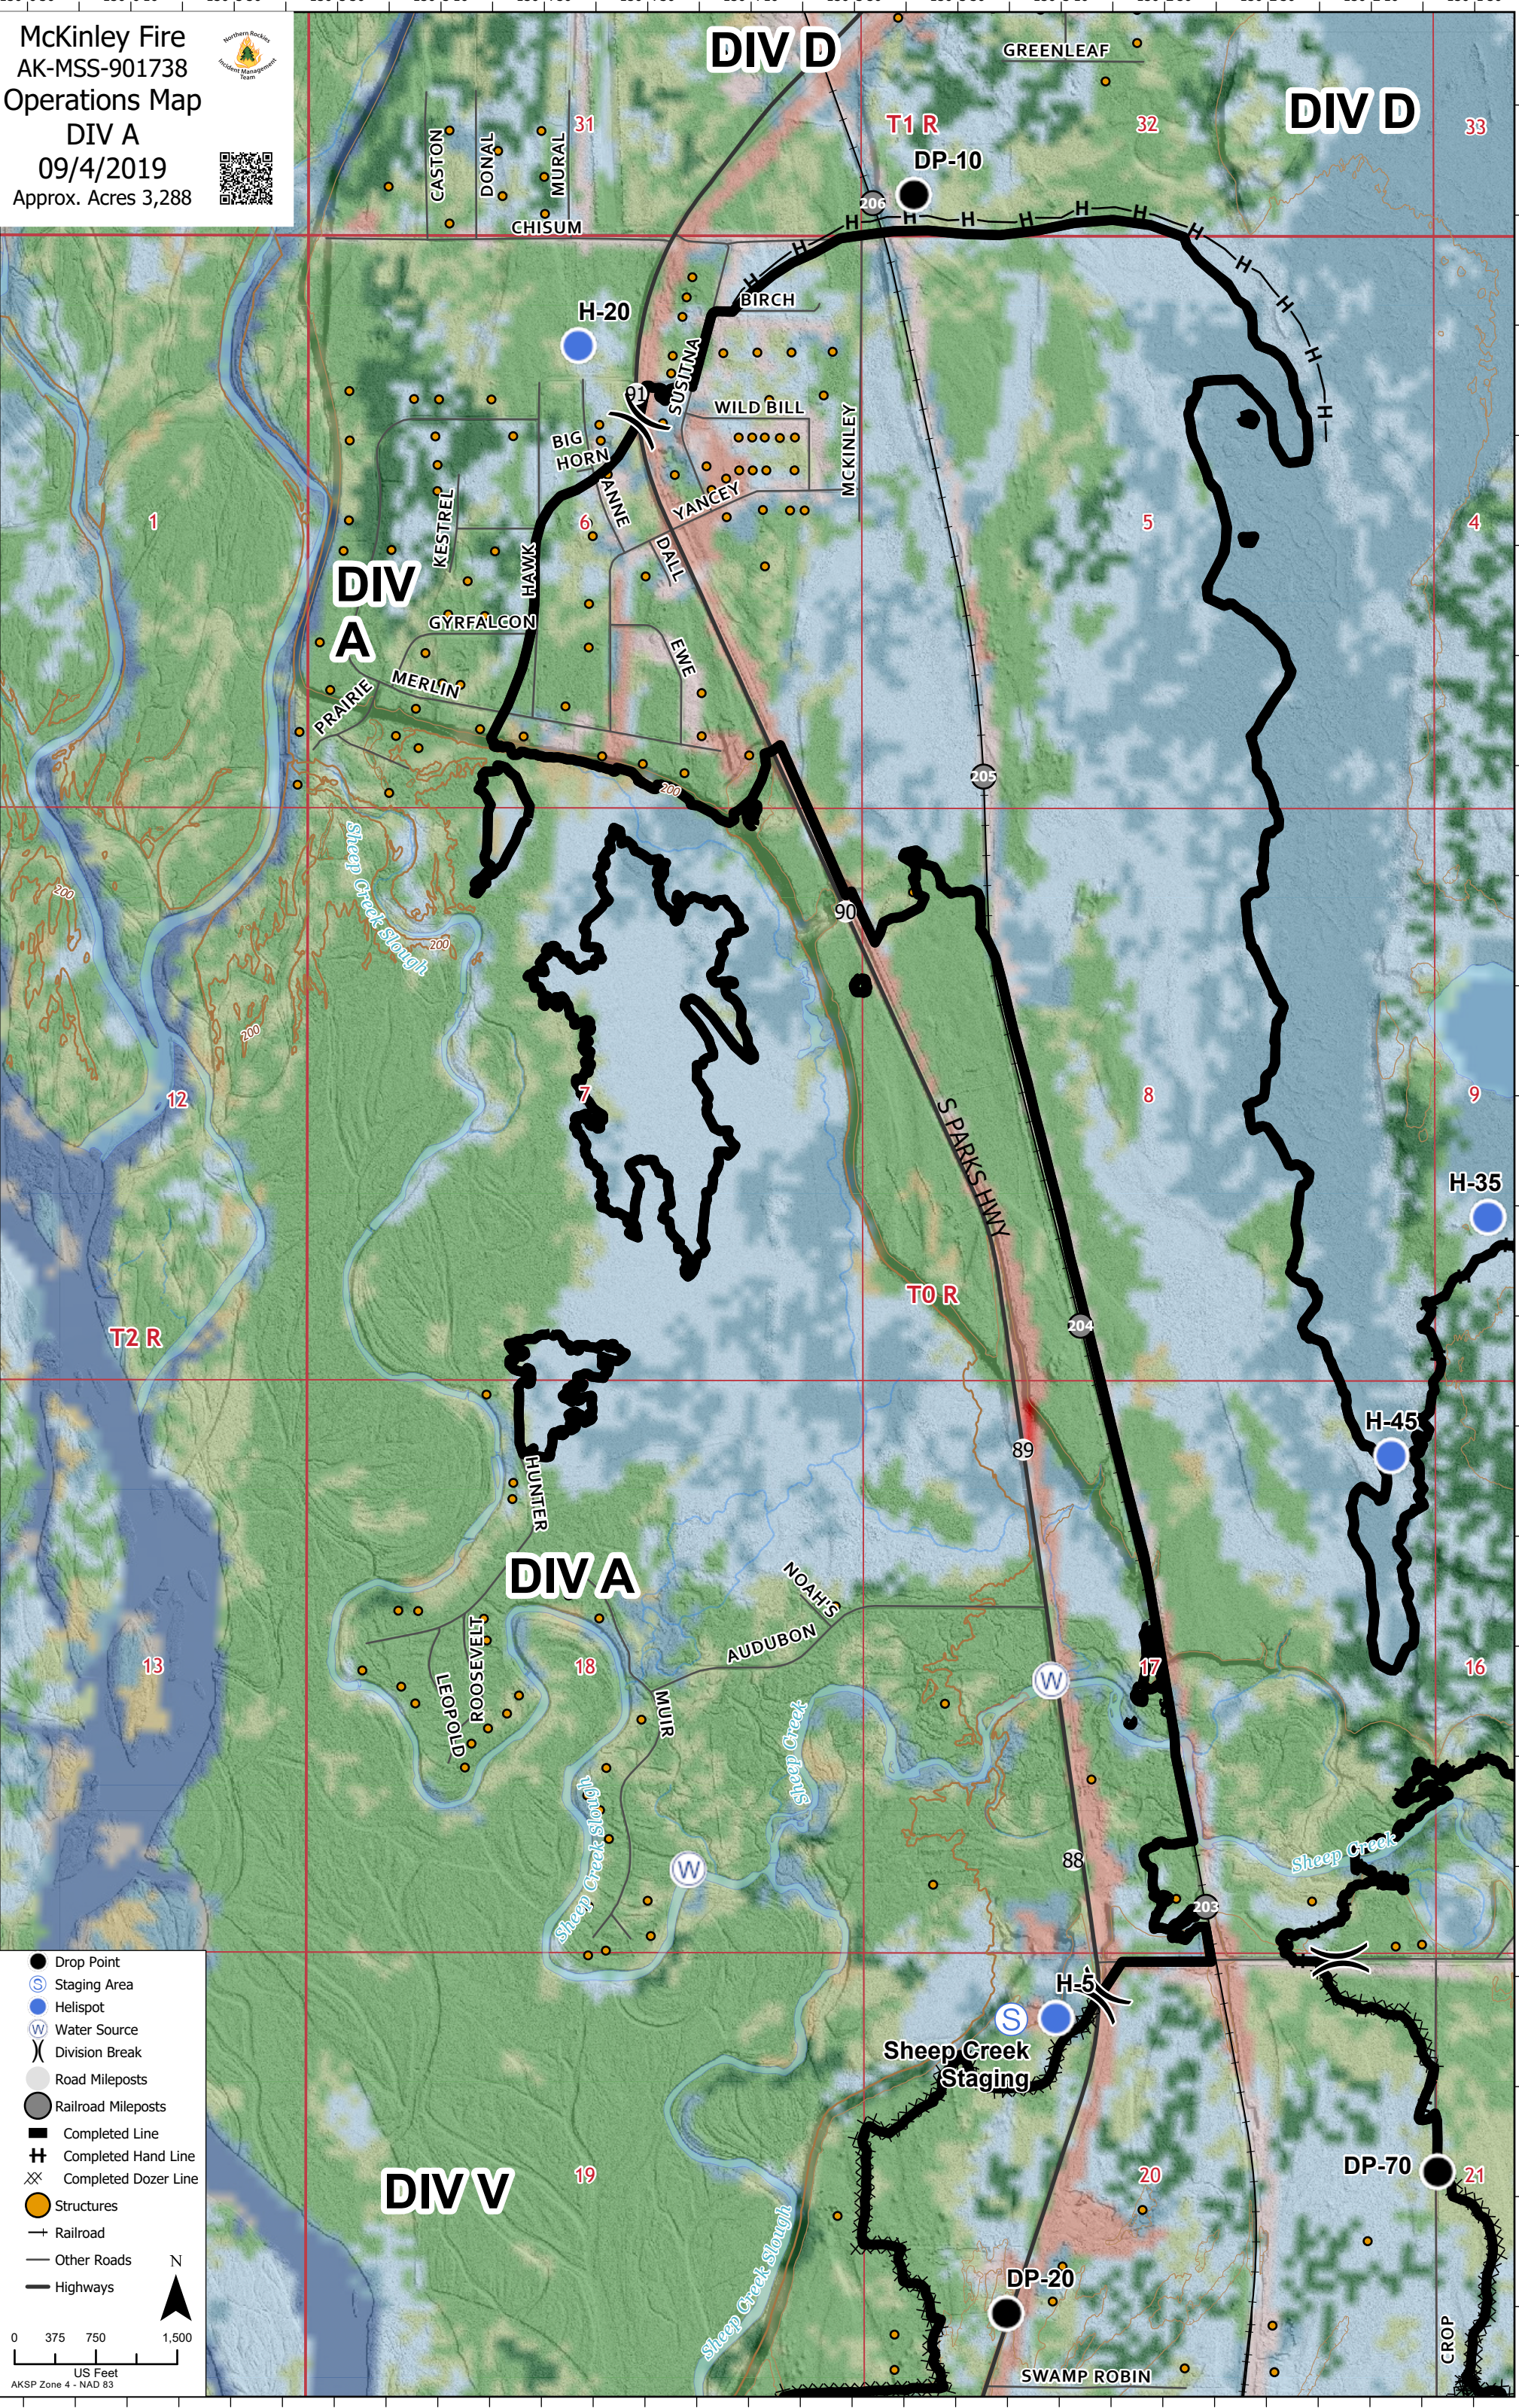

McKinley Fire  
 AK-MSS-901738  
 Operations Map  
 DIV A  
 09/4/2019  
 Approx. Acres 3,288

**DIV D**

**DIV D**

**DIV A**

**DIV A**

**DIV V**

- Drop Point
- ⊙ Staging Area
- Helispot
- ⊕ Water Source
- ⌘ Division Break
- Road Mileposts
- Railroad Mileposts
- Completed Line
- ⊕ Completed Hand Line
- ⊗ Completed Dozer Line
- Structures
- Railroad
- Other Roads
- Highways