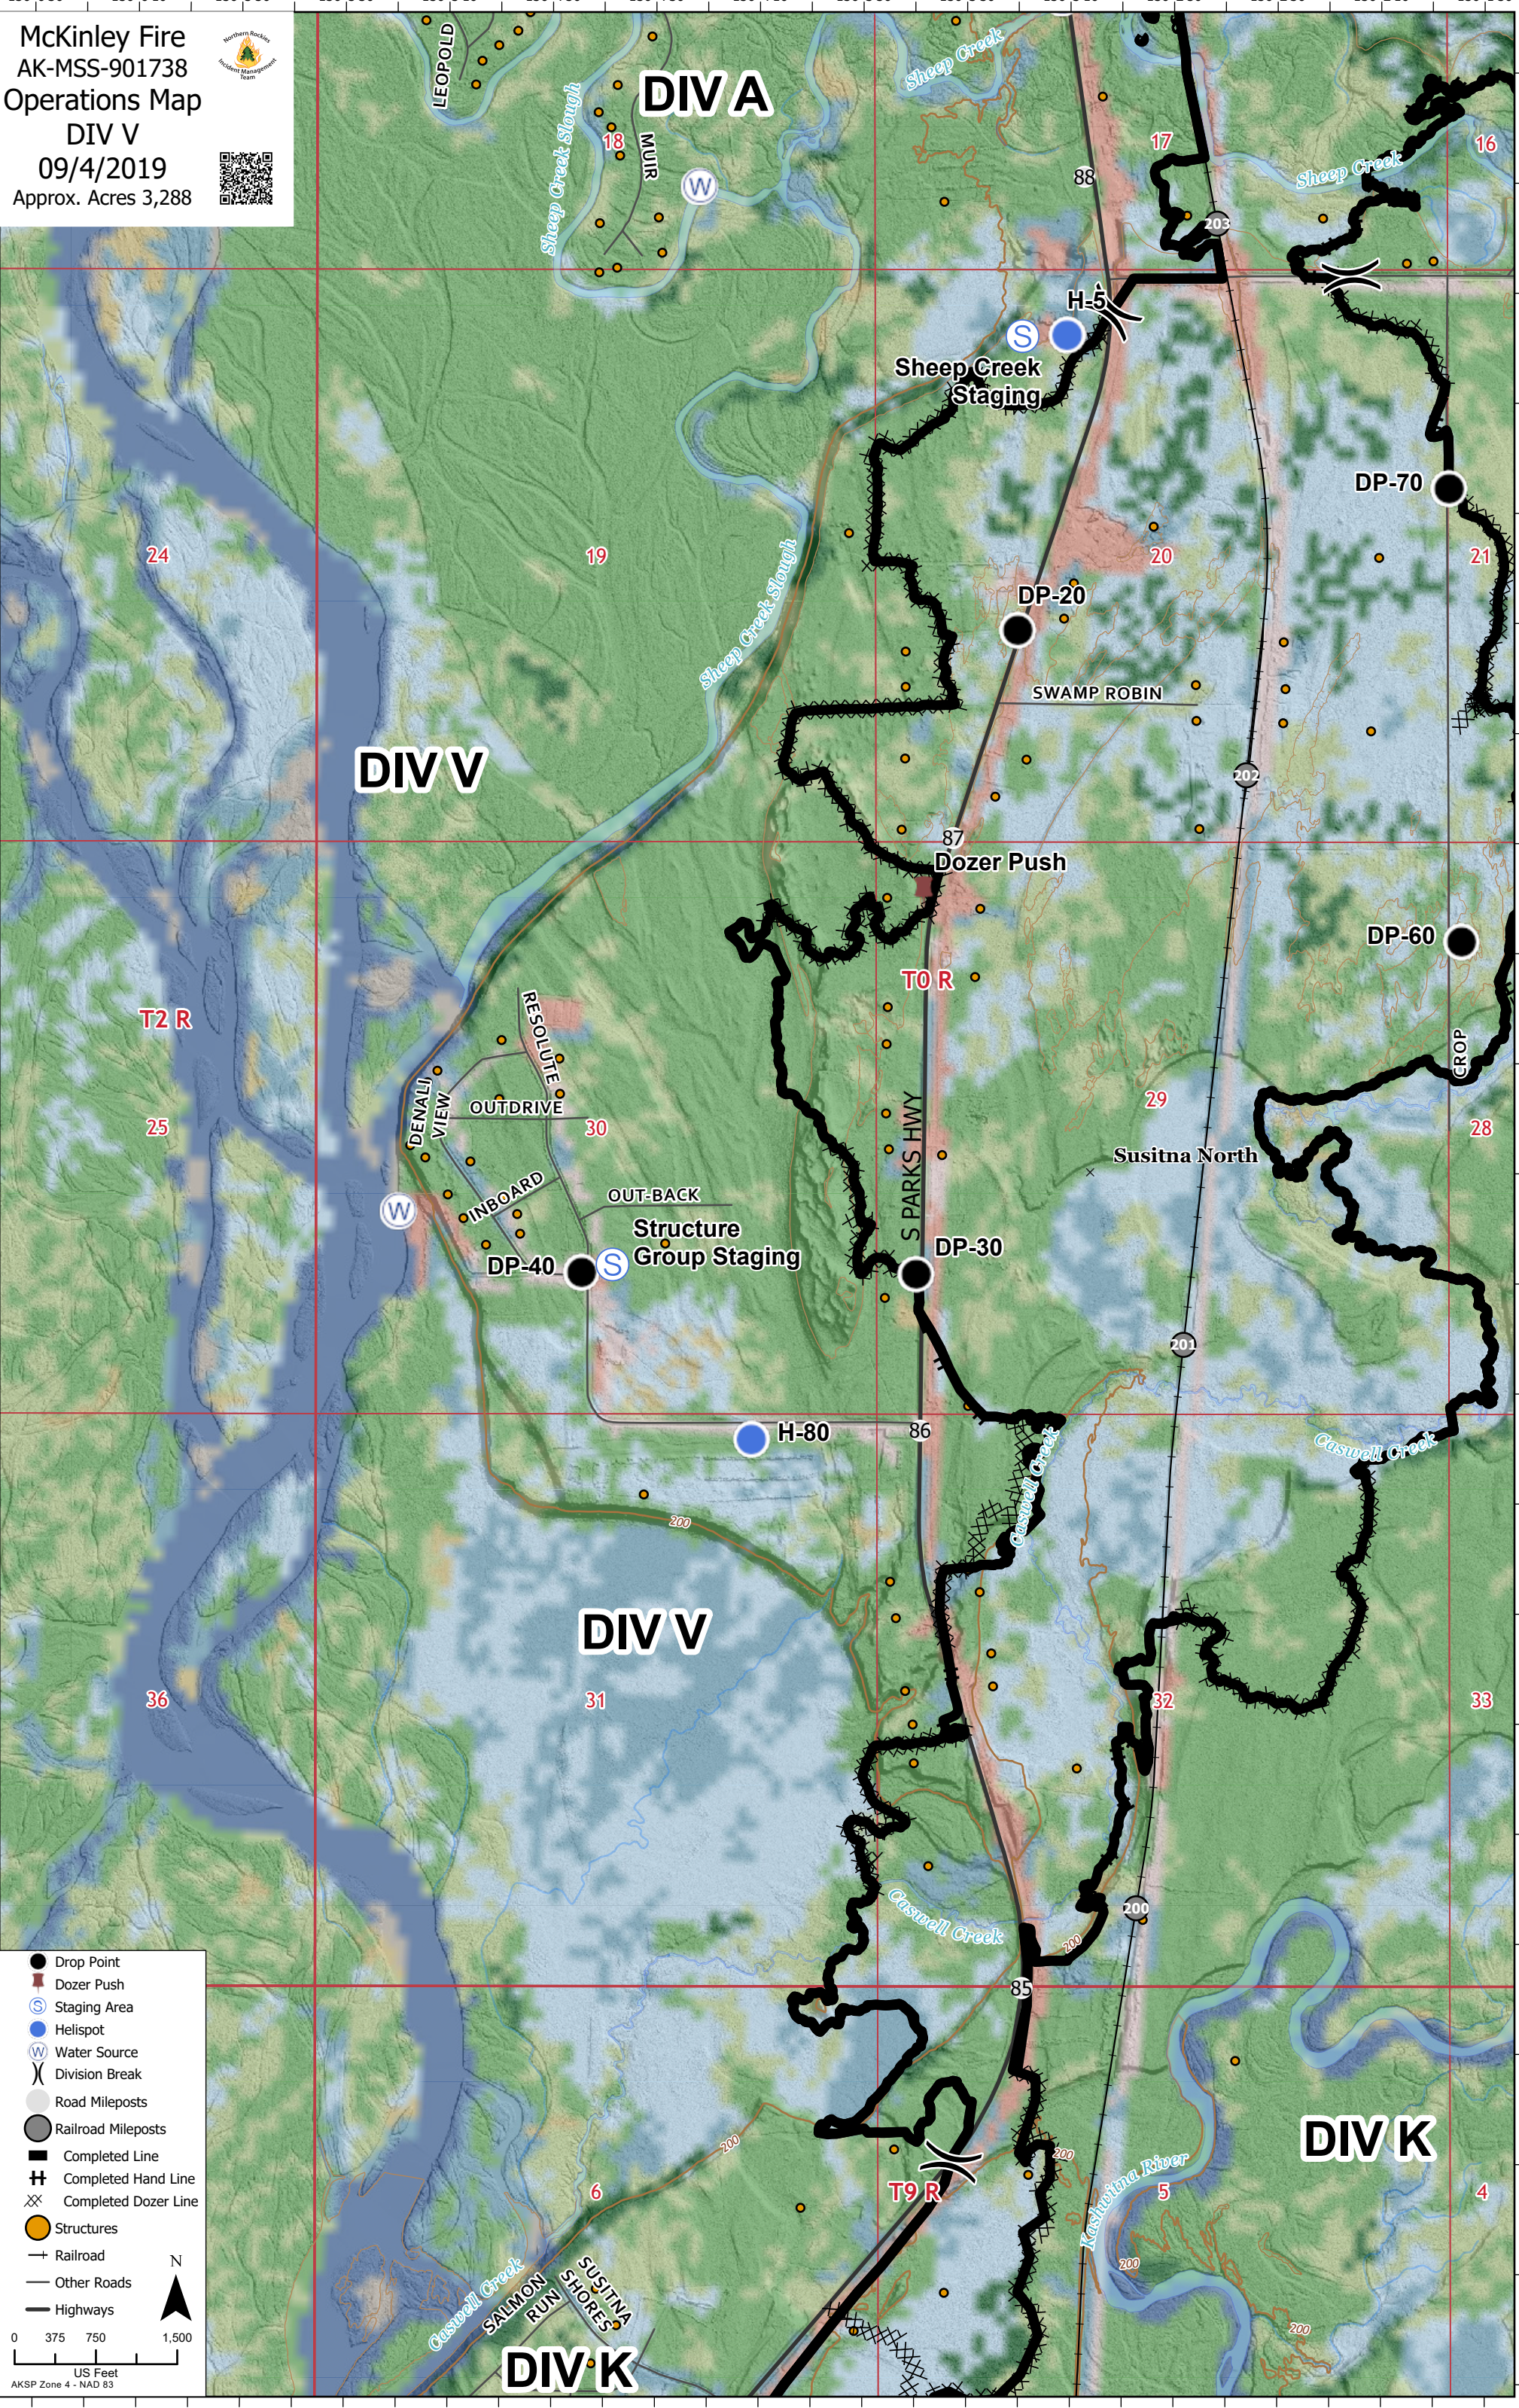

McKinley Fire
AK-MSS-901738
Operations Map
DIV V
09/4/2019
Approx. Acres 3,288

- Drop Point
- Dozer Push
- ⊙ Staging Area
- Helispot
- ⊙ Water Source
- ⌘ Division Break
- Road Mileposts
- Railroad Mileposts
- Completed Line
- ⊕ Completed Hand Line
- ⊗ Completed Dozer Line
- Structures
- Railroad
- Other Roads
- Highways

0 375 750 1,500
US Feet
AKSP Zone 4 - NAD 83

N