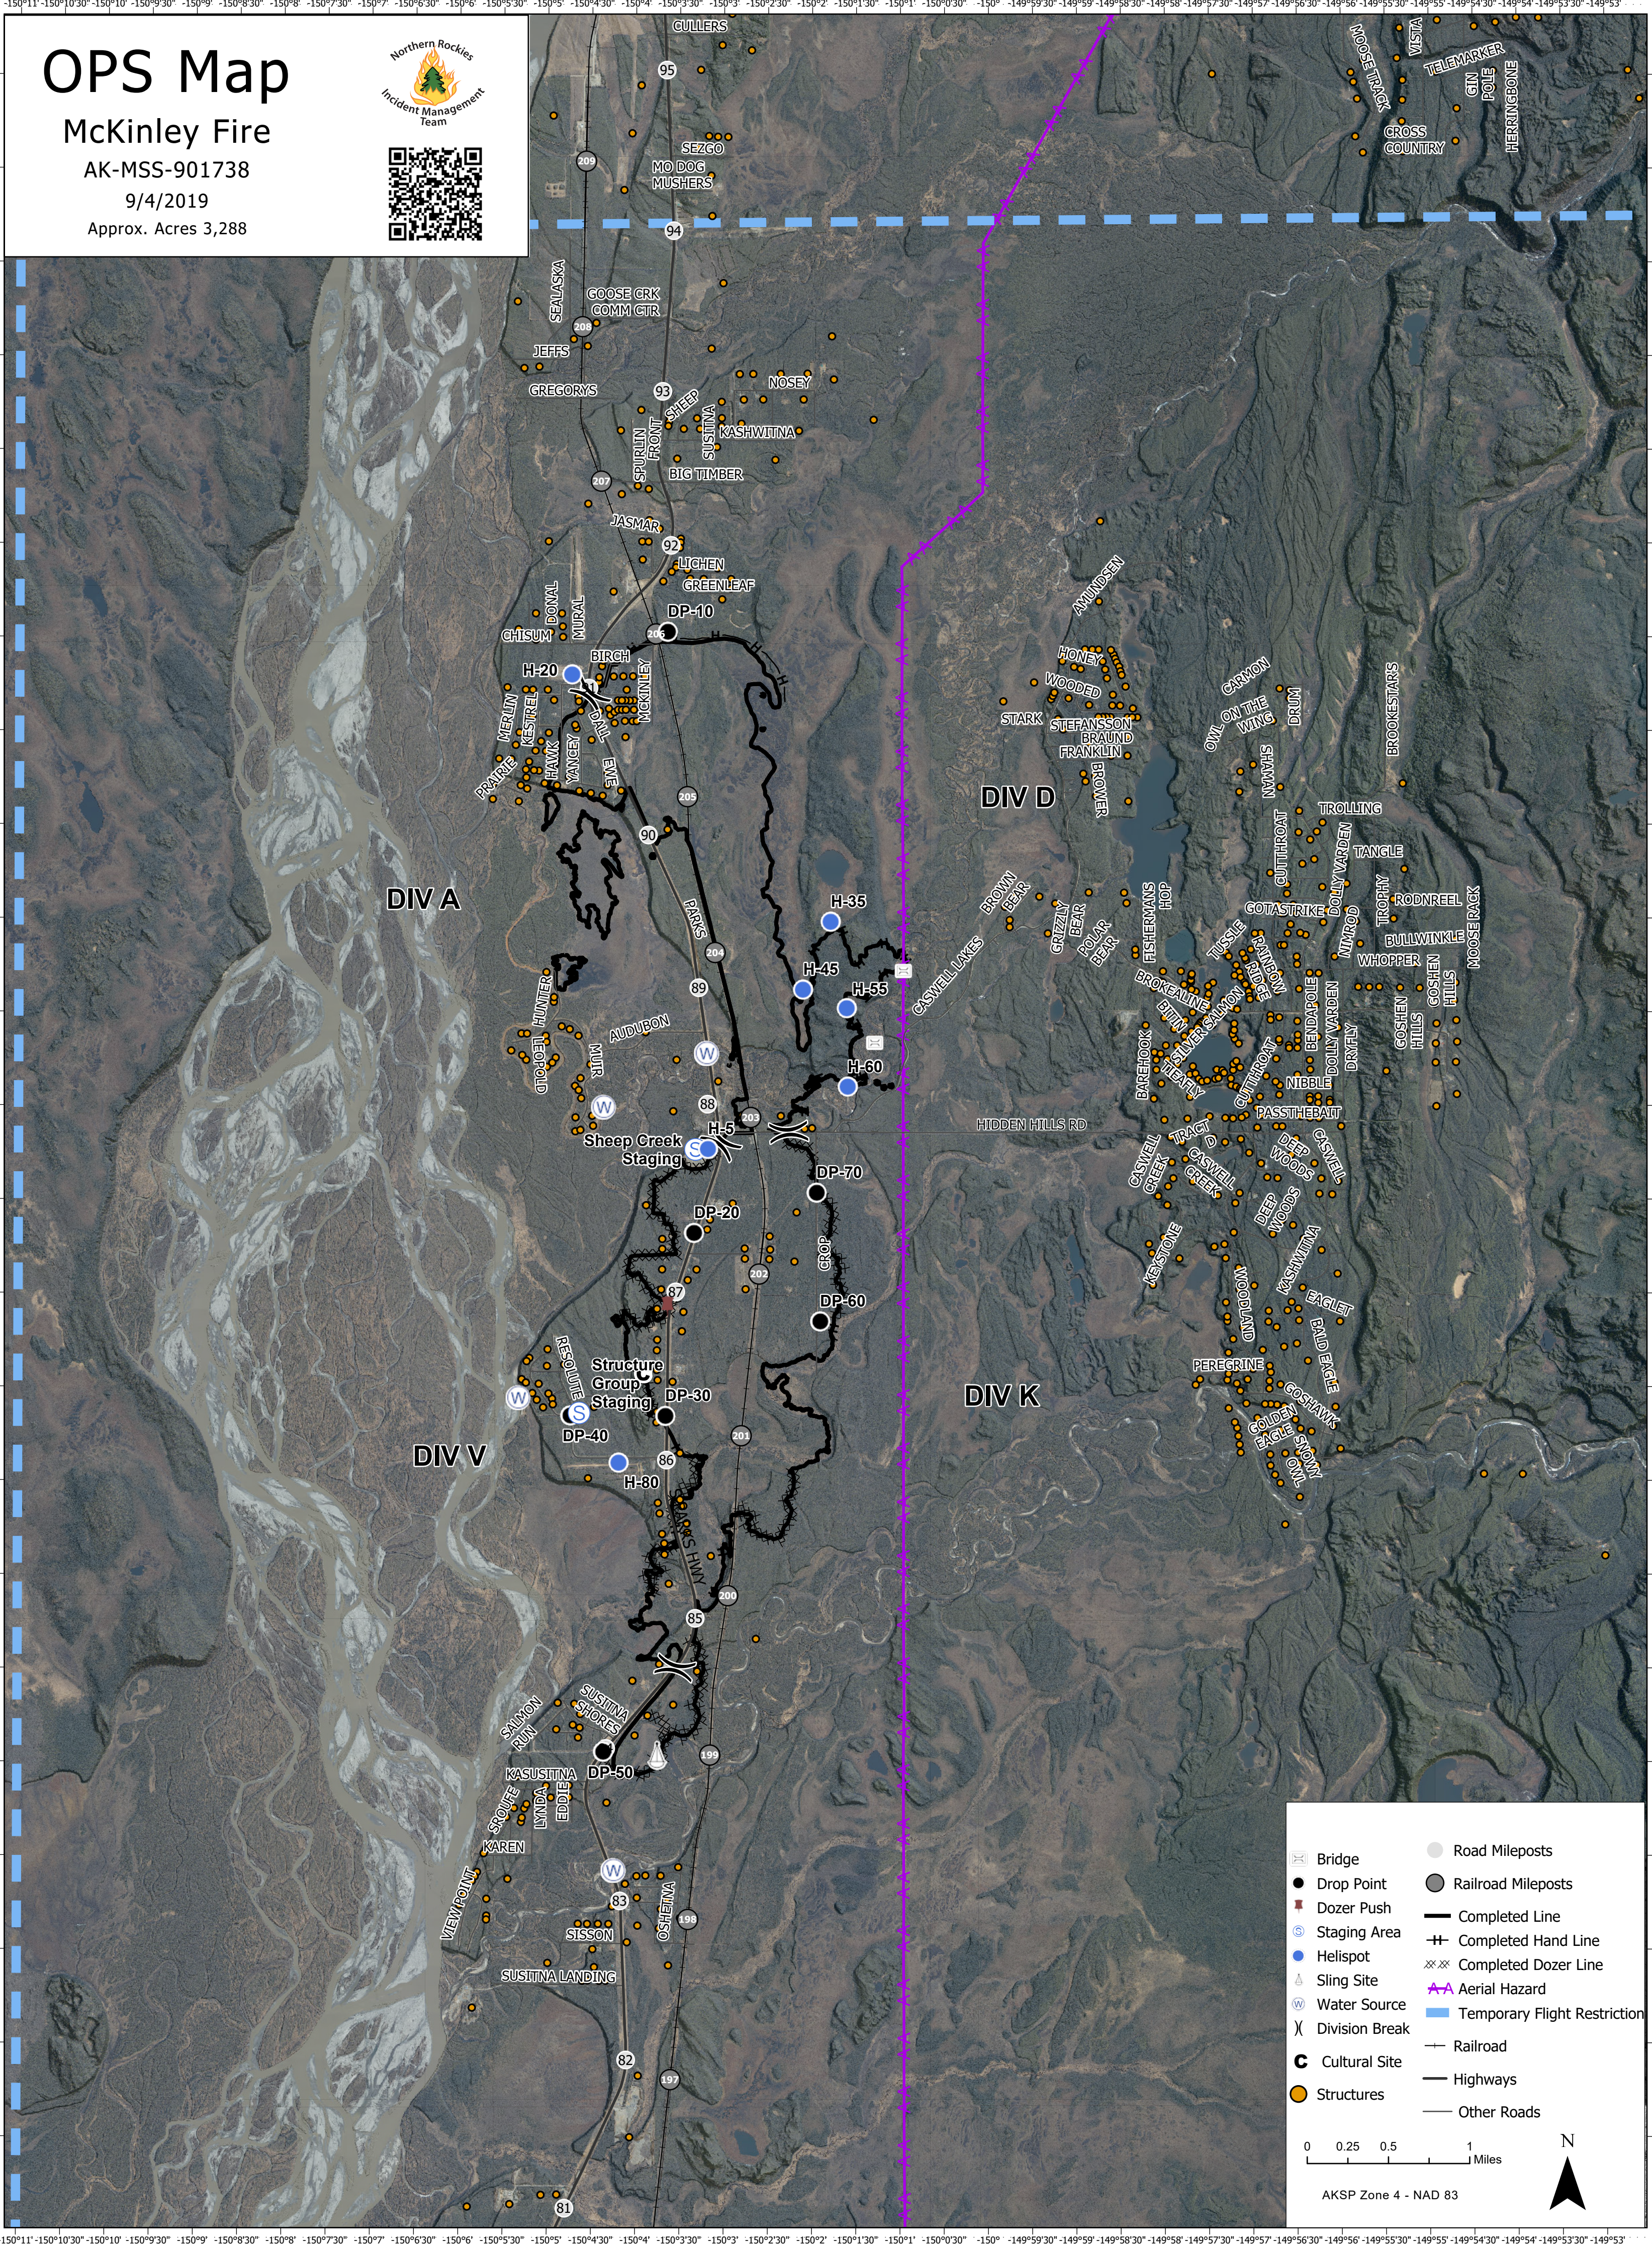

OPS Map

McKinley Fire

AK-MSS-901738

9/4/2019

Approx. Acres 3,288

	Bridge		Road Mileposts
	Drop Point		Railroad Mileposts
	Dozer Push		Completed Line
	Staging Area		Completed Hand Line
	Helispot		Completed Dozer Line
	Sling Site		Aerial Hazard
	Water Source		Temporary Flight Restriction
	Division Break		Railroad
	Cultural Site		Highways
	Structures		Other Roads

0 0.25 0.5 1 Miles

AKSP Zone 4 - NAD 83