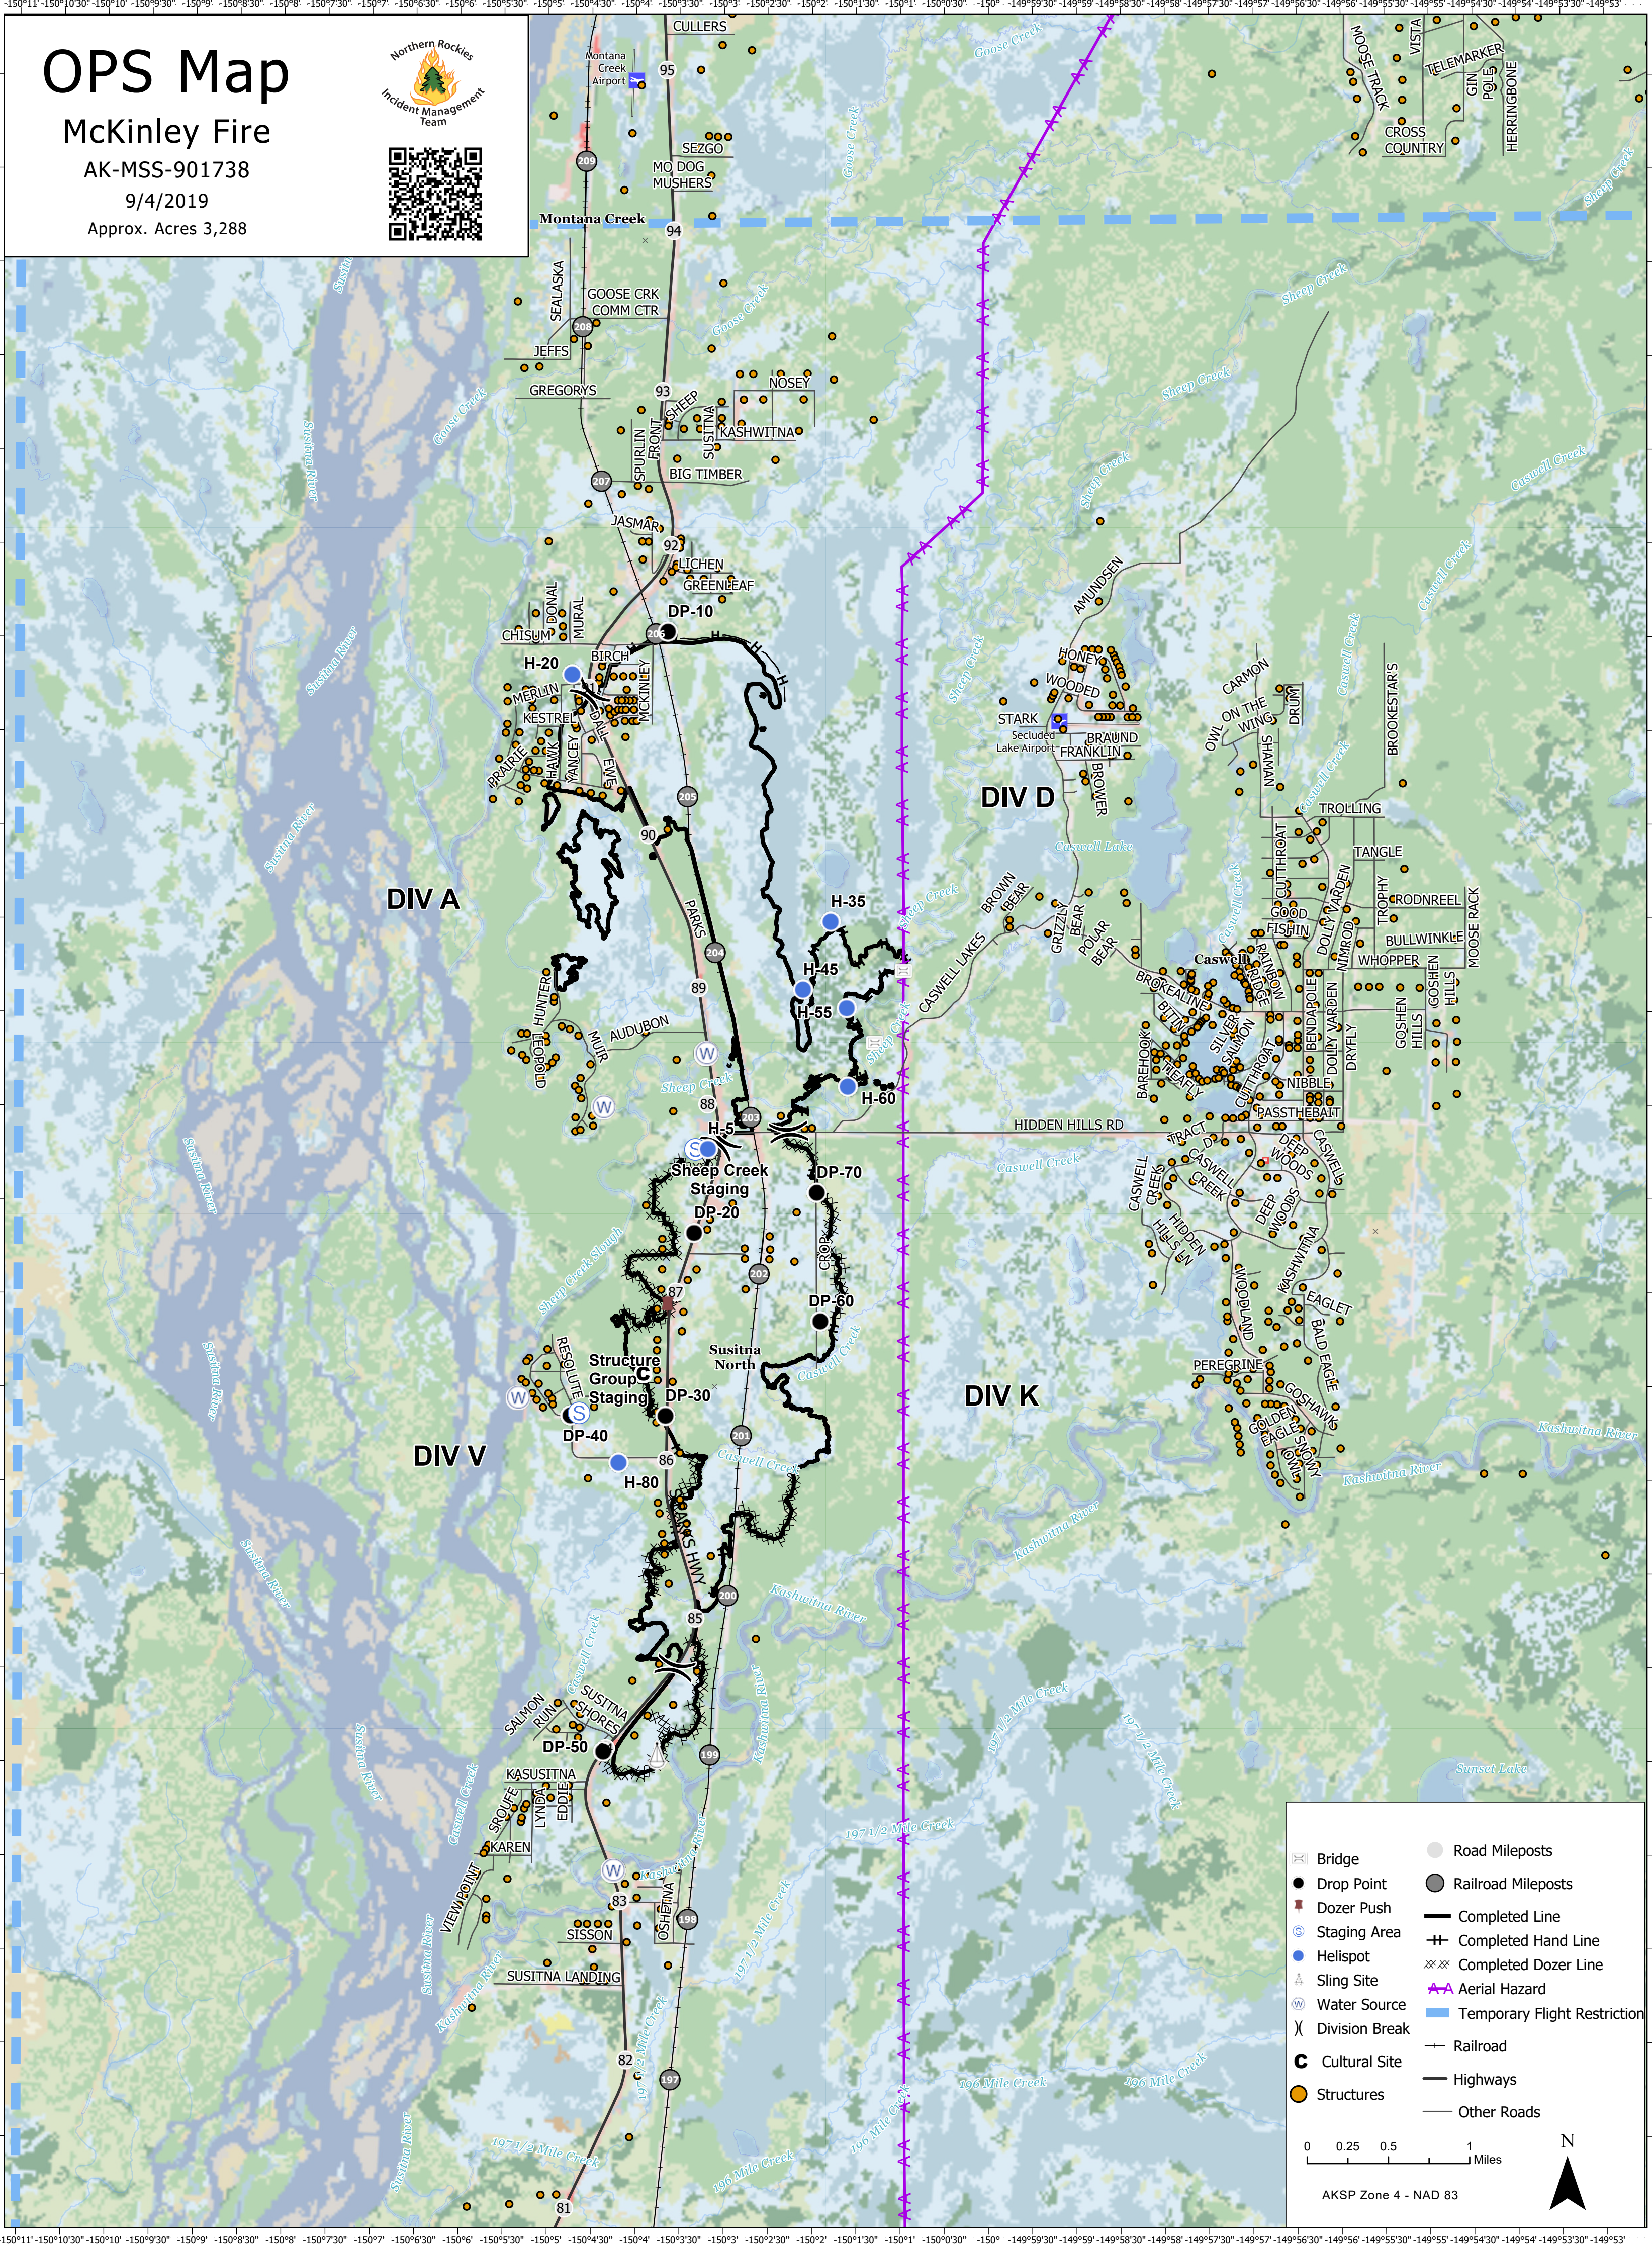

OPS Map

McKinley Fire

AK-MSS-901738

9/4/2019

Approx. Acres 3,288

	Bridge		Road Mileposts
	Drop Point		Railroad Mileposts
	Dozer Push		Completed Line
	Staging Area		Completed Hand Line
	Helispot		Completed Dozer Line
	Sling Site		Aerial Hazard
	Water Source		Temporary Flight Restriction
	Division Break		Railroad
	Cultural Site		Highways
	Structures		Other Roads

0 0.25 0.5 1 Miles

AKSP Zone 4 - NAD 83