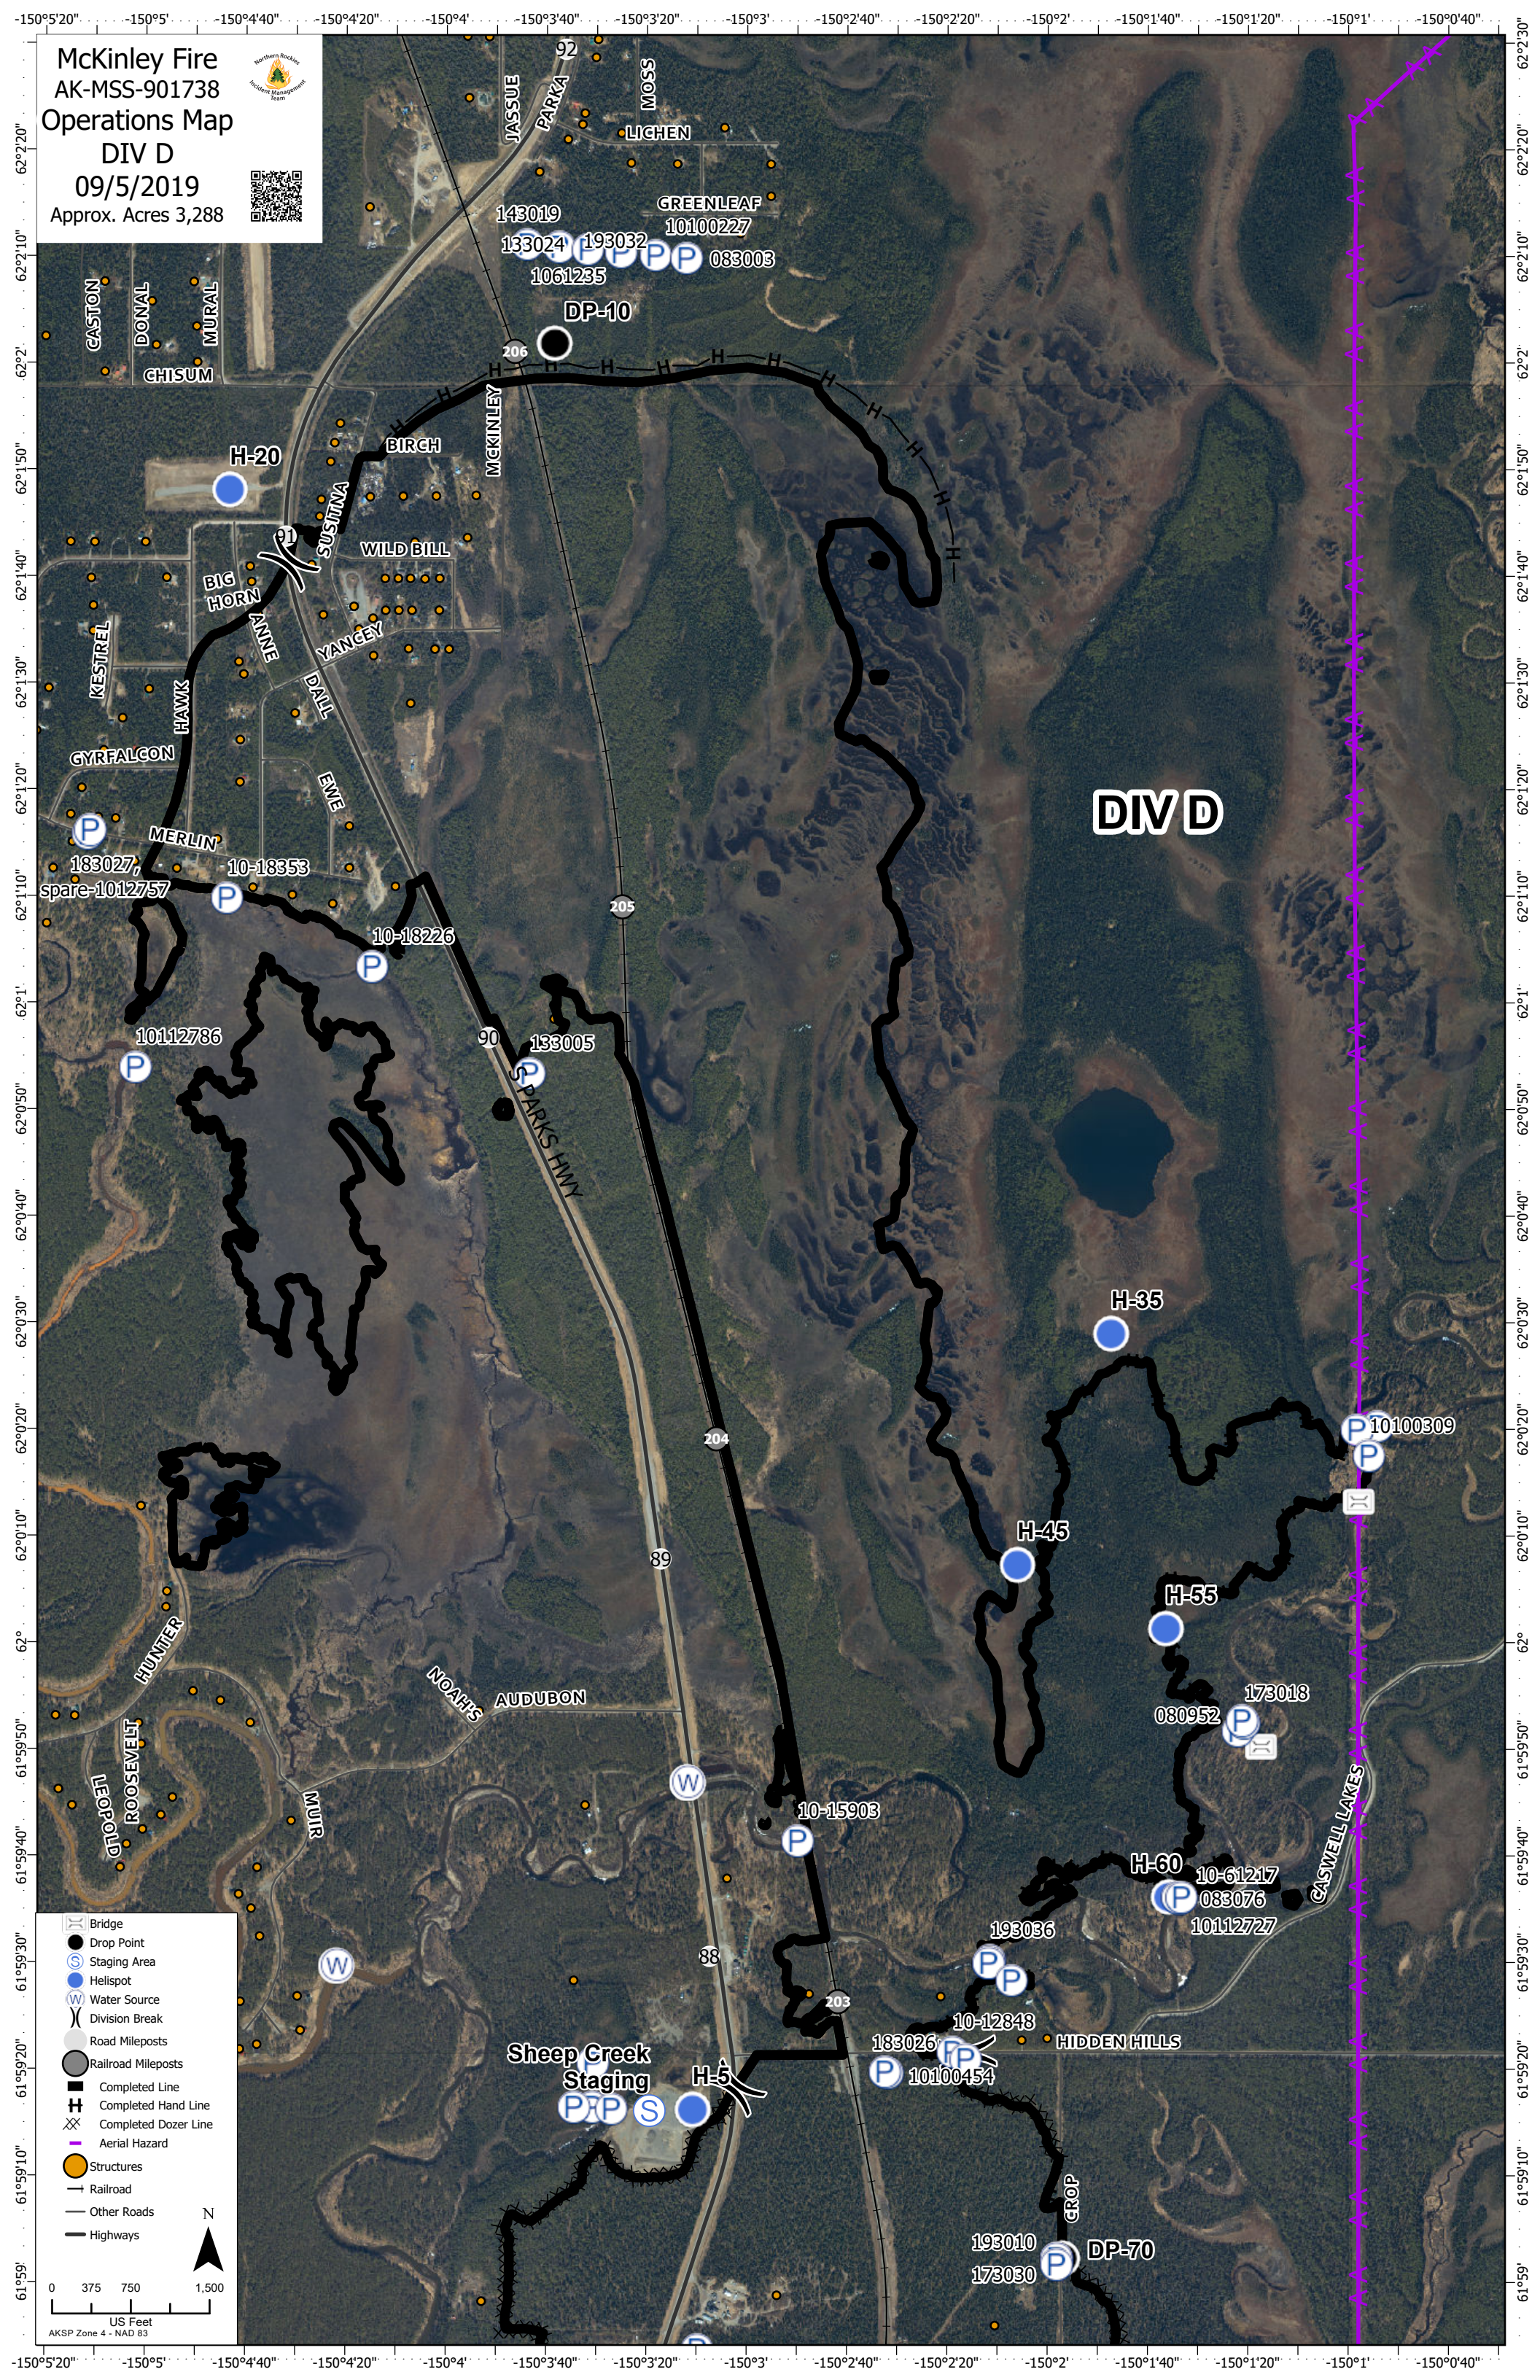

McKinley Fire  
 AK-MSS-901738  
 Operations Map  
 DIV D  
 09/5/2019  
 Approx. Acres 3,288

	Bridge
	Drop Point
	Staging Area
	Helispot
	Water Source
	Division Break
	Road Mileposts
	Railroad Mileposts
	Completed Line
	Completed Hand Line
	Completed Dozer Line
	Aerial Hazard
	Structures
	Railroad
	Other Roads
	Highways

0 375 750 1,500  
 US Feet  
 AKSP Zone 4 - NAD 83