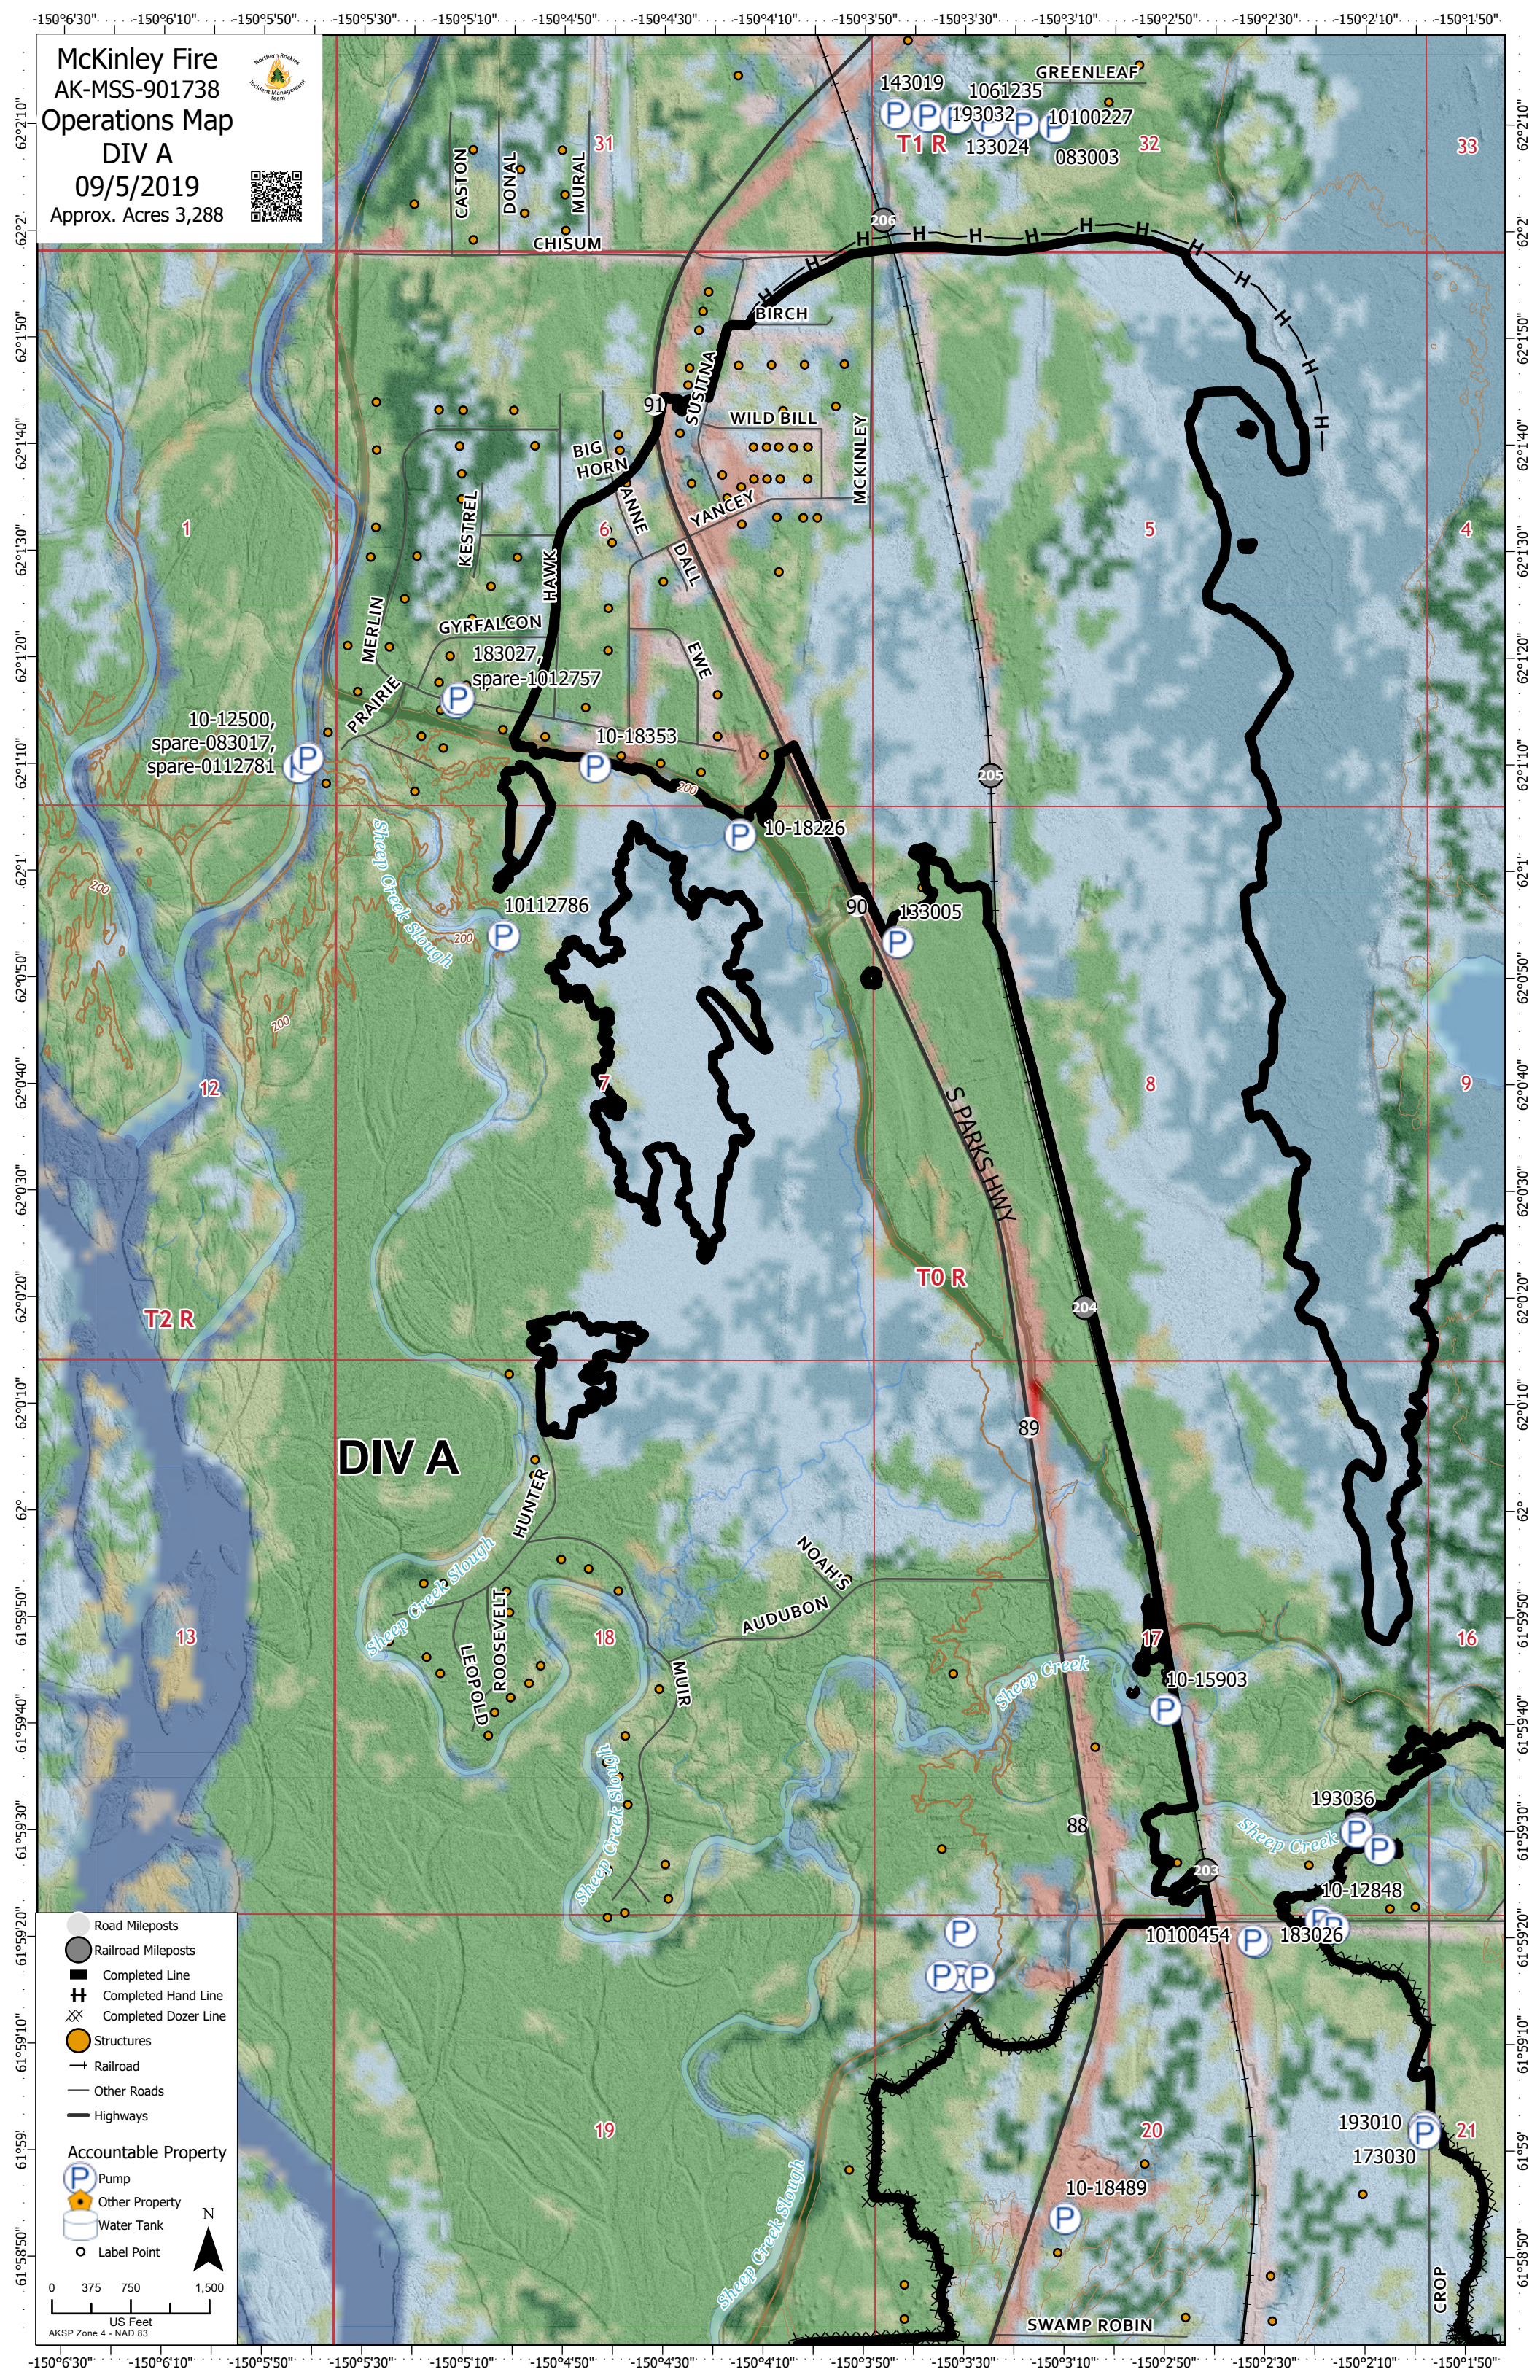

McKinley Fire
 AK-MSS-901738
 Operations Map
 DIV A
 09/5/2019
 Approx. Acres 3,288

DIV A

- Road Mileposts
 - Railroad Mileposts
 - Completed Line
 - Completed Hand Line
 - Completed Dozer Line
 - Structures
 - Railroad
 - Other Roads
 - Highways
- Accountable Property**
- Pump
 - Other Property
 - Water Tank
 - Label Point
- 0 375 750 1,500
 US Feet
 AKSP Zone 4 - NAD 83

1

12

13

31

6

18

19

143019 1061235
 193032 10100227
 T1 R 133024 083003 32

Sheep Creek Slough

Sheep Creek

Sheep Creek Slough

SWAMP ROBIN

CROP