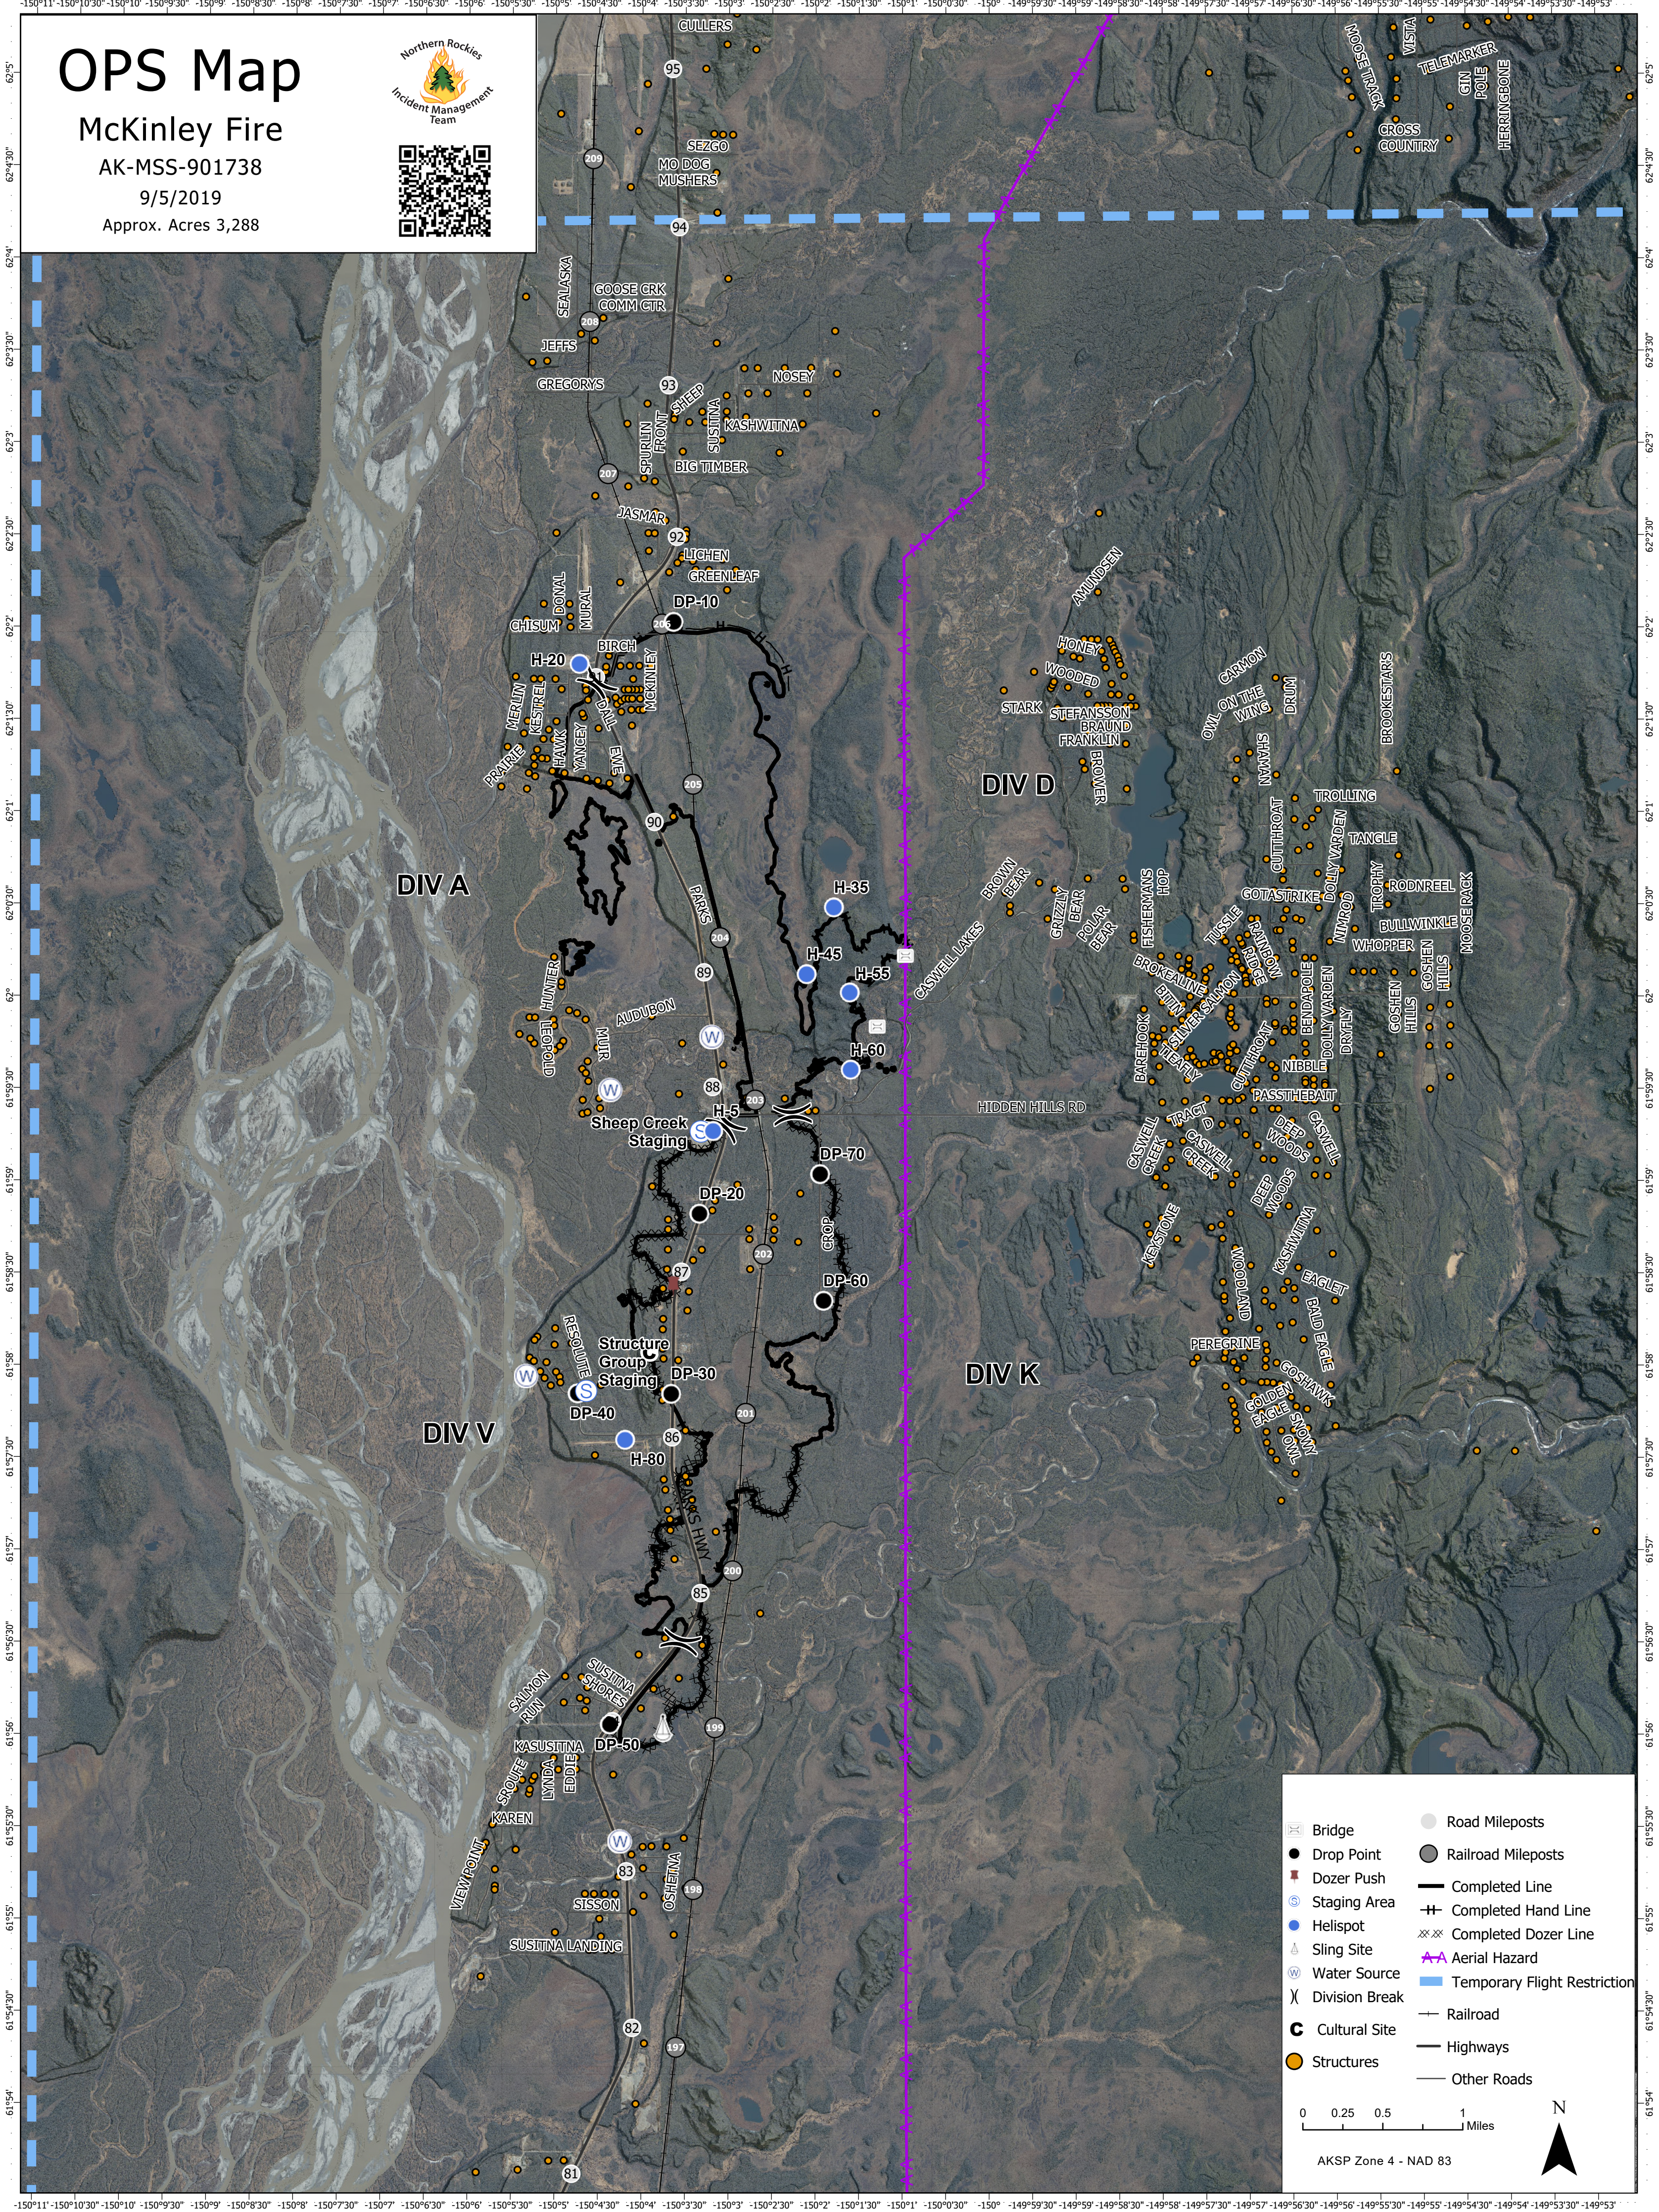

OPS Map

McKinley Fire

AK-MSS-901738

9/5/2019

Approx. Acres 3,288

Bridge	Road Mileposts
Drop Point	Railroad Mileposts
Dozer Push	Completed Line
Staging Area	Completed Hand Line
Helispot	Completed Dozer Line
Sling Site	Aerial Hazard
Water Source	Temporary Flight Restriction
Division Break	Railroad
Cultural Site	Highways
Structures	Other Roads

0 0.25 0.5 1 Miles

AKSP Zone 4 - NAD 83