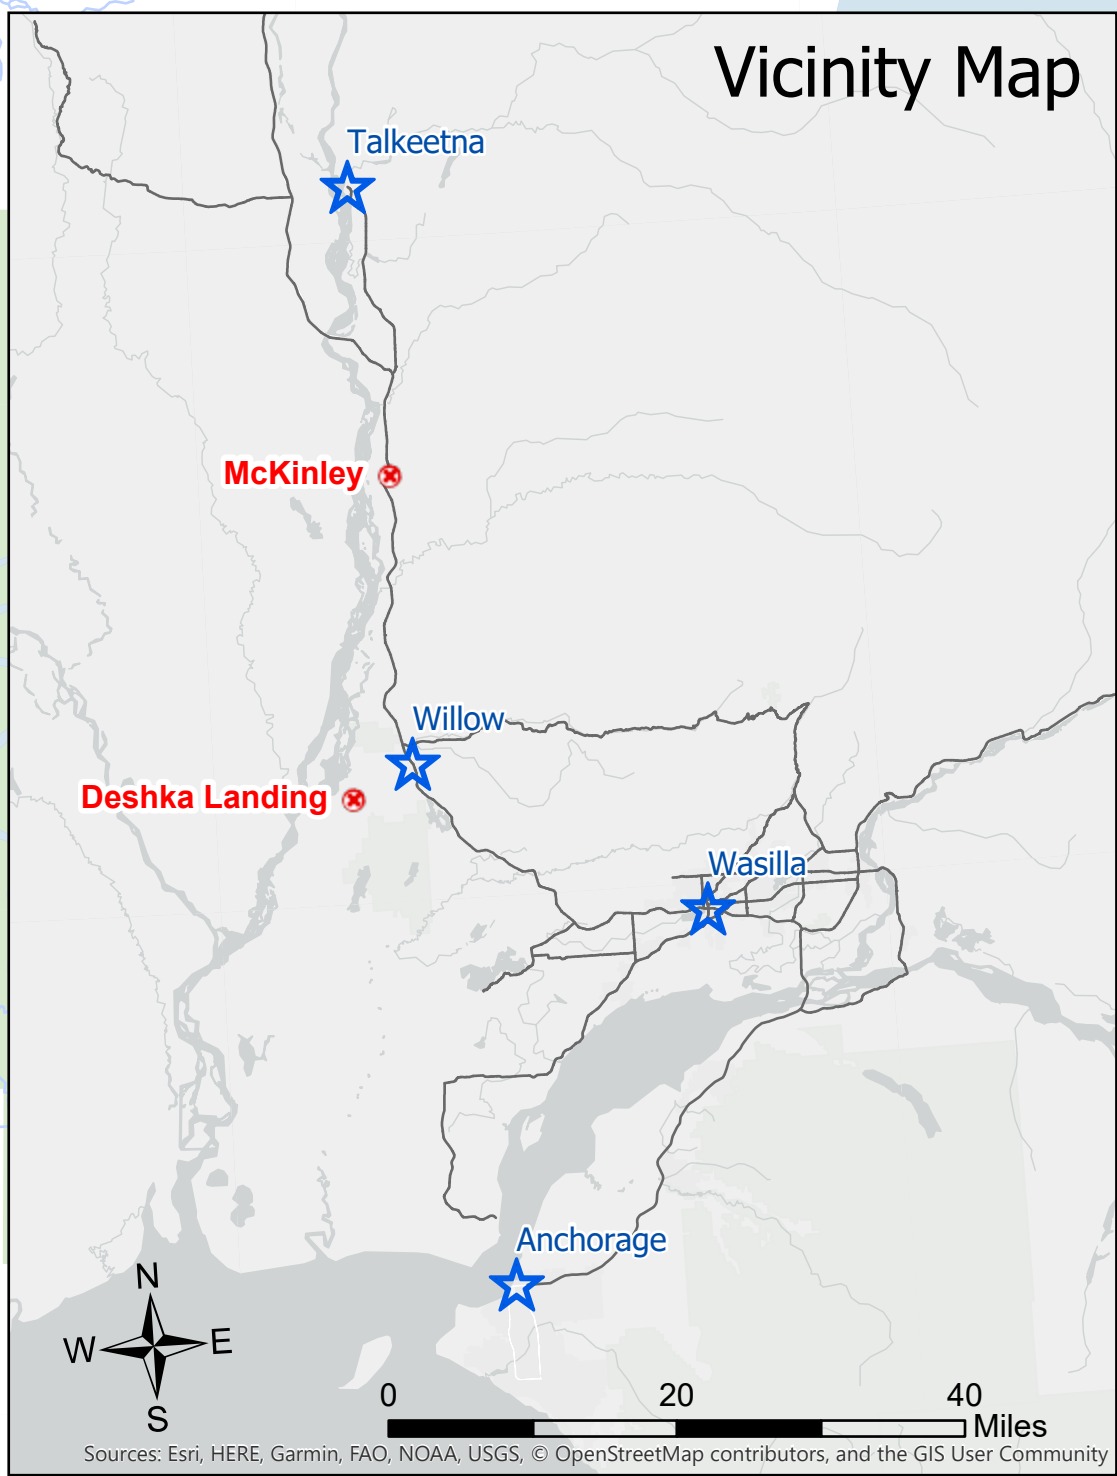

McKinley Fire AK-MSS-901738 Public Information Map

09/06/2019

Approximate Acres 3,288

Sheep Creek Lodge

Caswell Lakes
E HIDDEN HILLS RD

Vicinity Map

- Airstrip or Airport
- Incident Command Post
- Mileposts
- Wildfire Daily Fire Perimeter
- DNR and AD F&G Closure Areas

0 1.5 3 Miles

Spatial Reference
NAD 1983 StatePlane Alaska 4 FIPS 5004 Feet