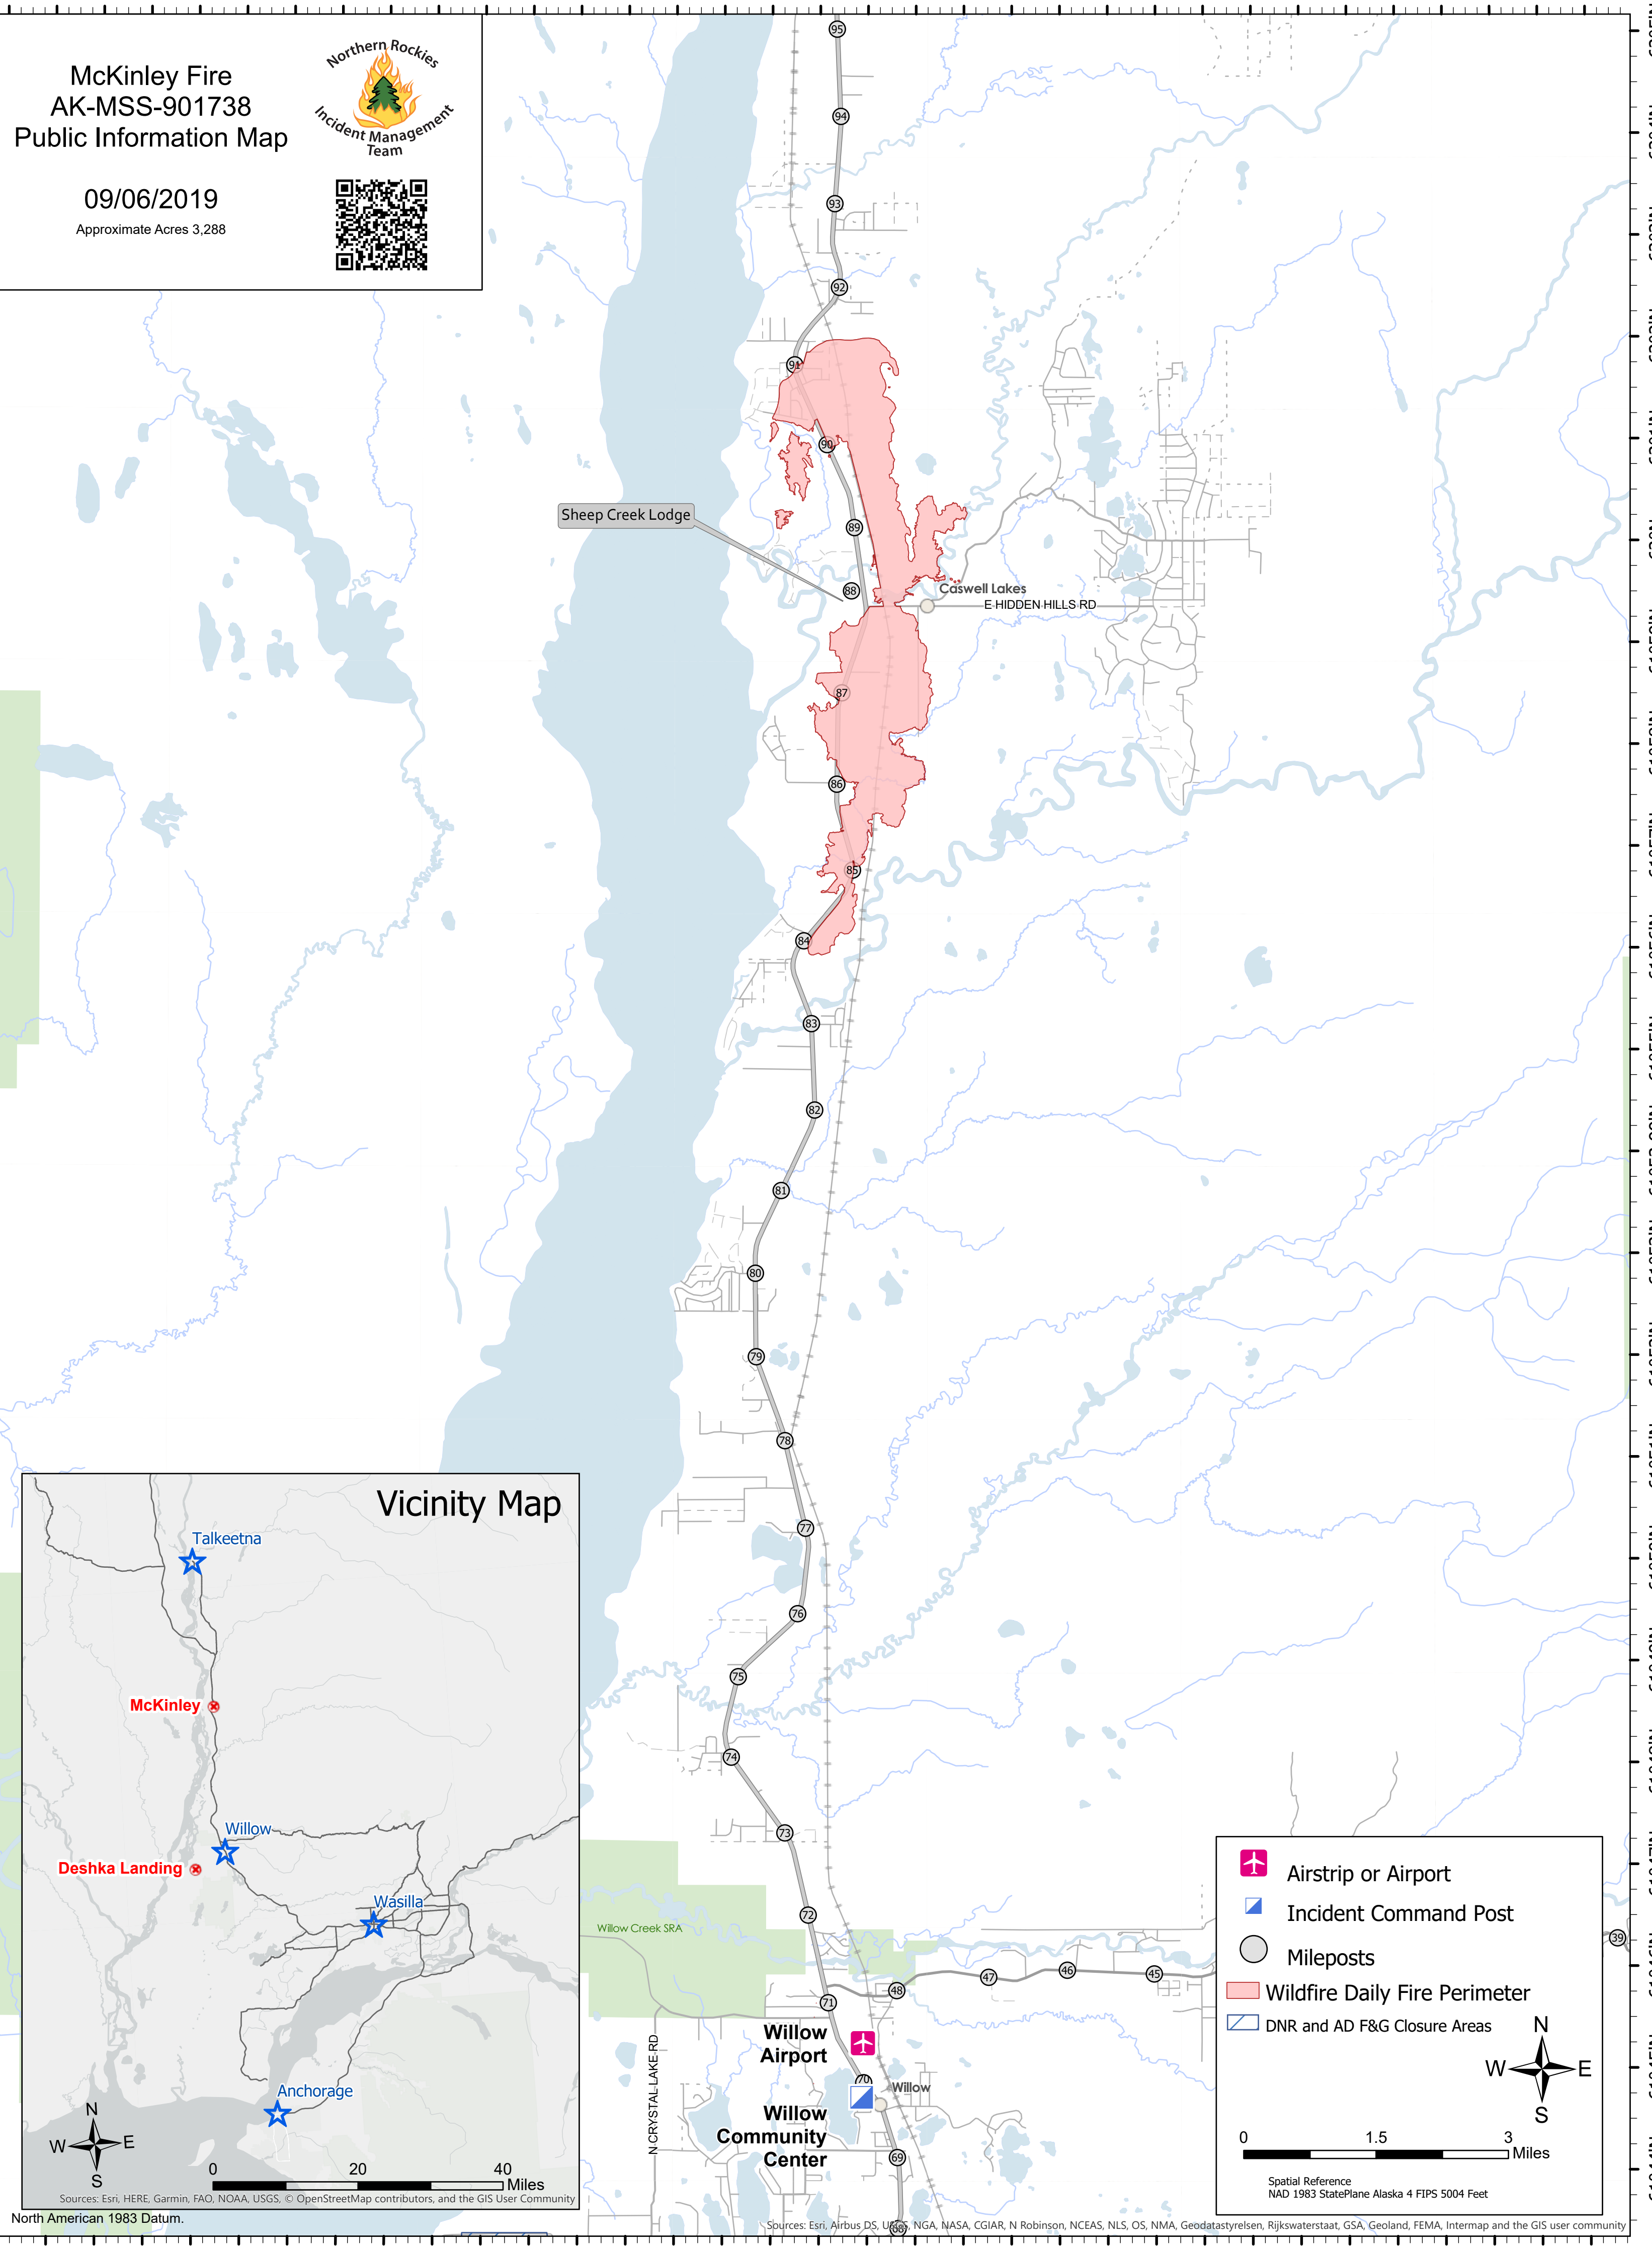

McKinley Fire AK-MSS-901738 Public Information Map

09/06/2019

Approximate Acres 3,288

Sheep Creek Lodge

Caswell Lakes
E HIDDEN HILLS RD

Vicinity Map

- Airstrip or Airport
- Incident Command Post
- Mileposts
- Wildfire Daily Fire Perimeter
- DNR and AD F&G Closure Areas

0 1.5 3 Miles

Spatial Reference
NAD 1983 StatePlane Alaska 4 FIPS 5004 Feet