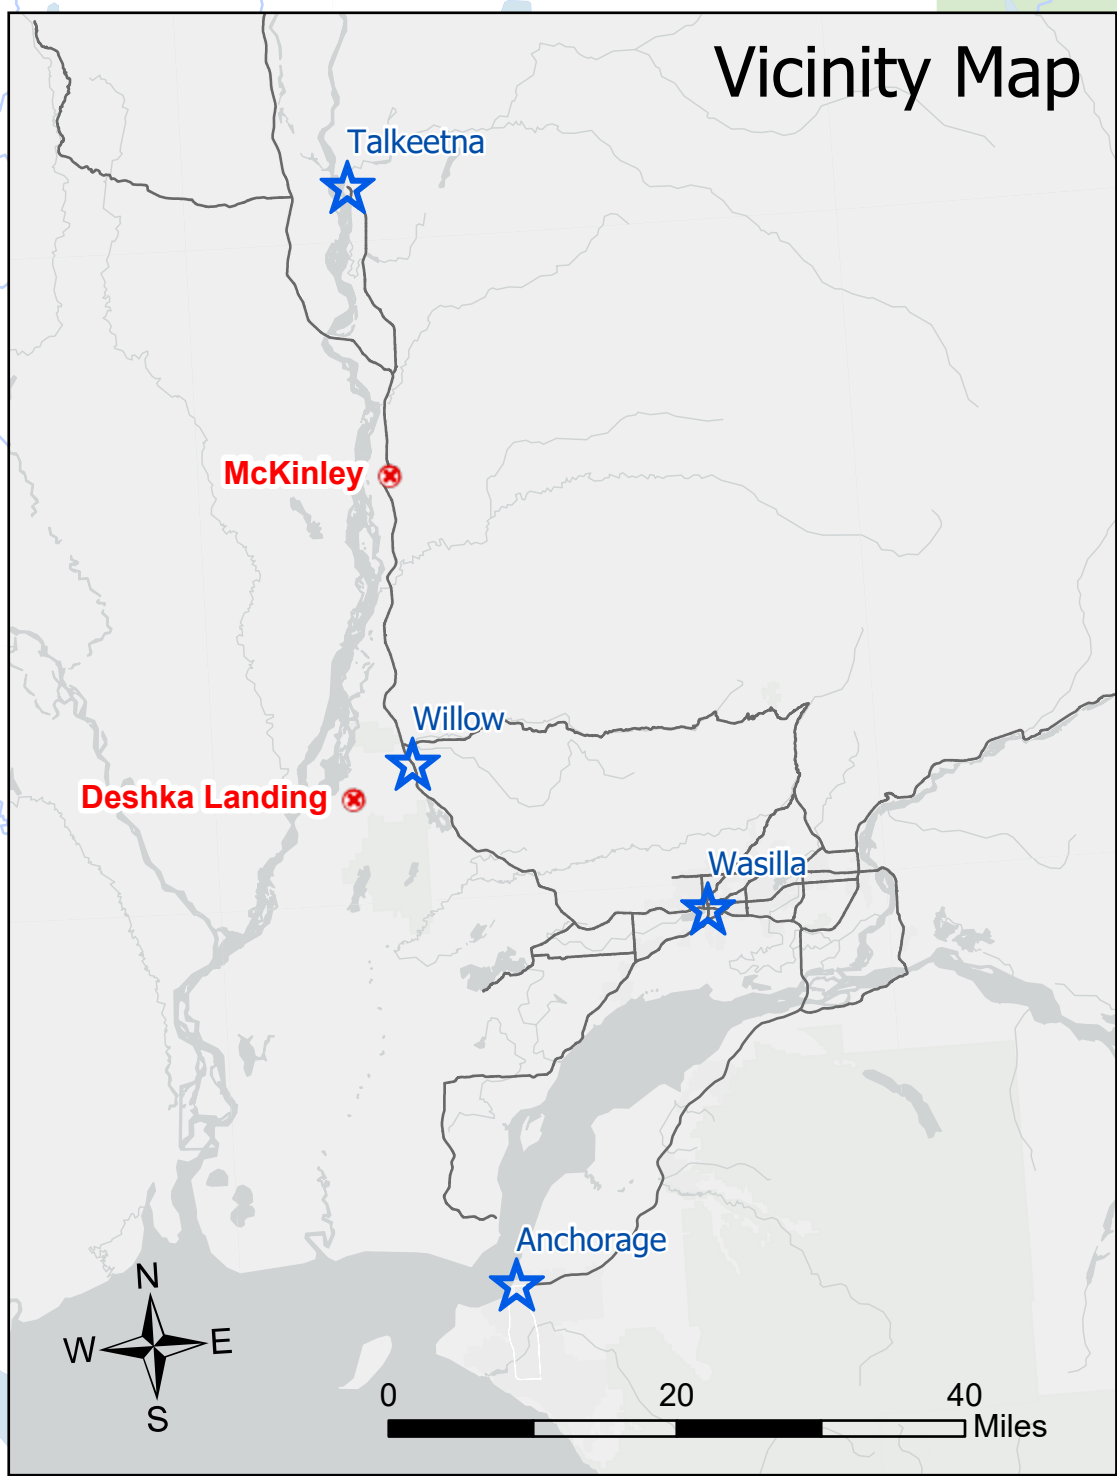

# McKinley Fire & Deshka Landing Fire 09/06/2019

-  Airstrip or Airport
-  Incident Command Post
-  Mileposts
-  Wildfire Daily Fire Perimeter
-  DNR and AD F&G Closure Areas
-  State Park Closure Area

0 2 4 Miles

Spatial Reference  
NAD 1983 StatePlane Alaska 4 FIPS 5004 Feet