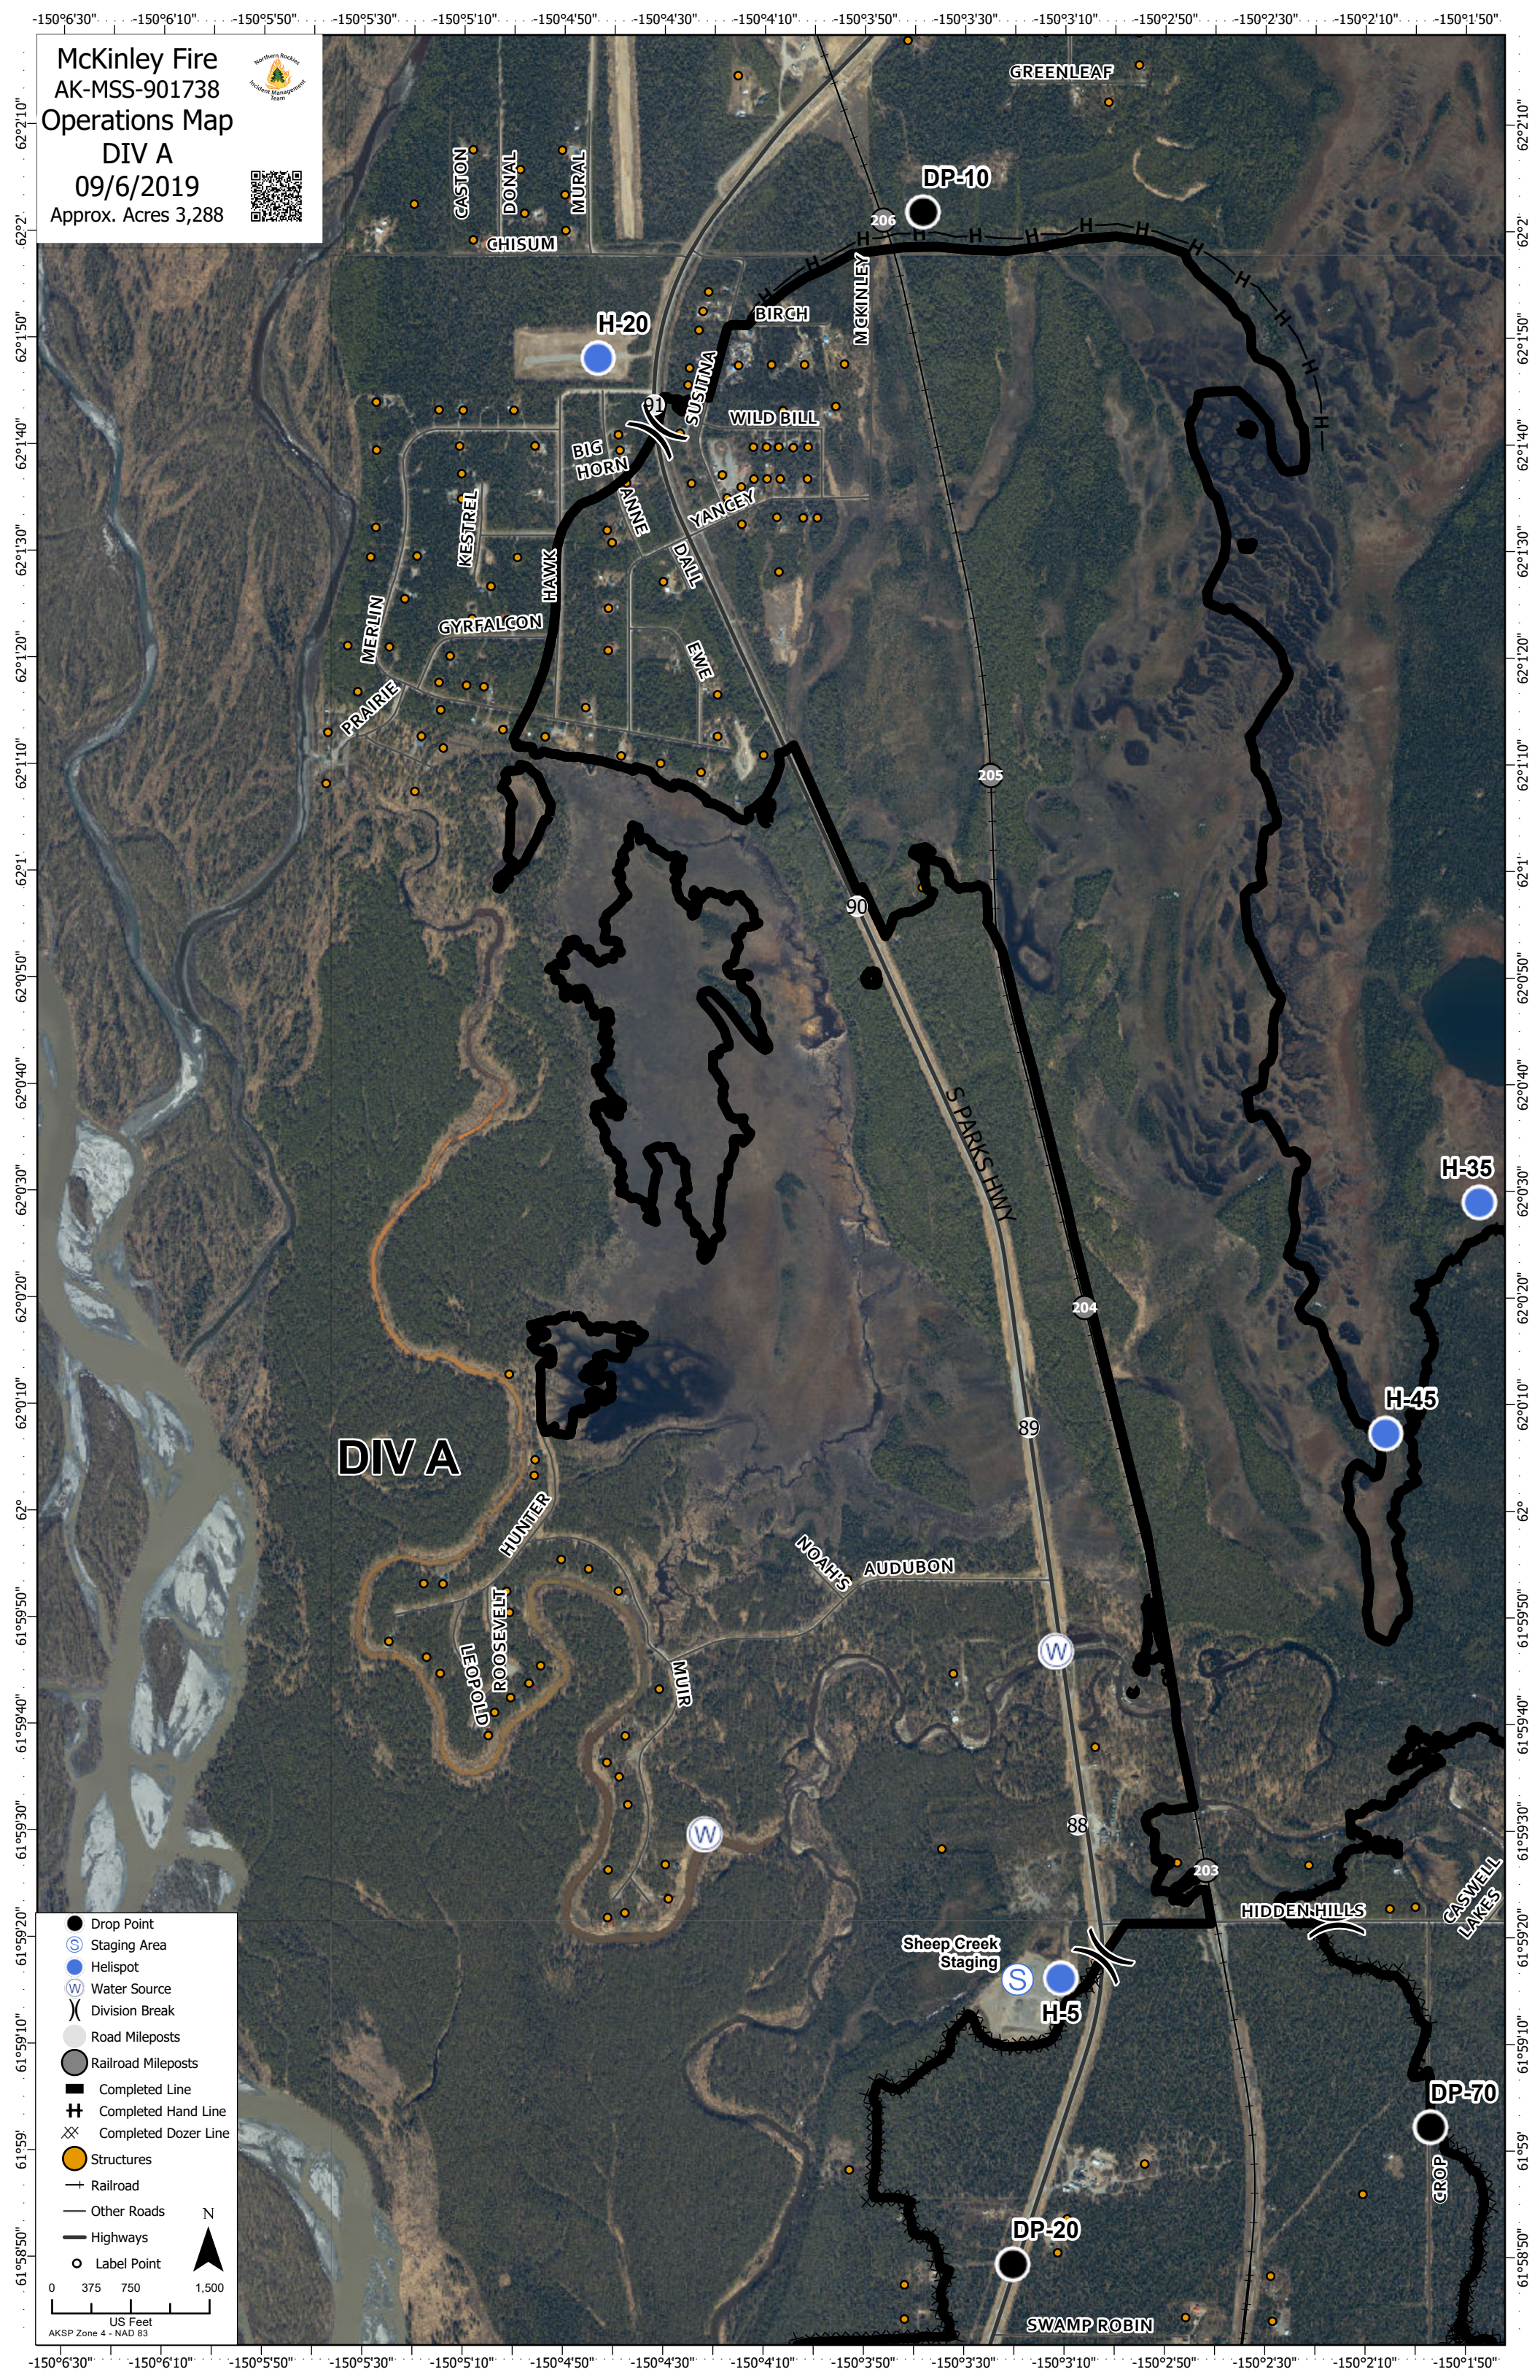

McKinley Fire
 AK-MSS-901738
 Operations Map
 DIV A
 09/6/2019
 Approx. Acres 3,288

- Drop Point
- Ⓢ Staging Area
- Helispot
- Ⓜ Water Source
- ⌘ Division Break
- Road Mileposts
- Railroad Mileposts
- Completed Line
- ⊕ Completed Hand Line
- ⊗ Completed Dozer Line
- Structures
- Railroad
- Other Roads
- Highways
- Label Point