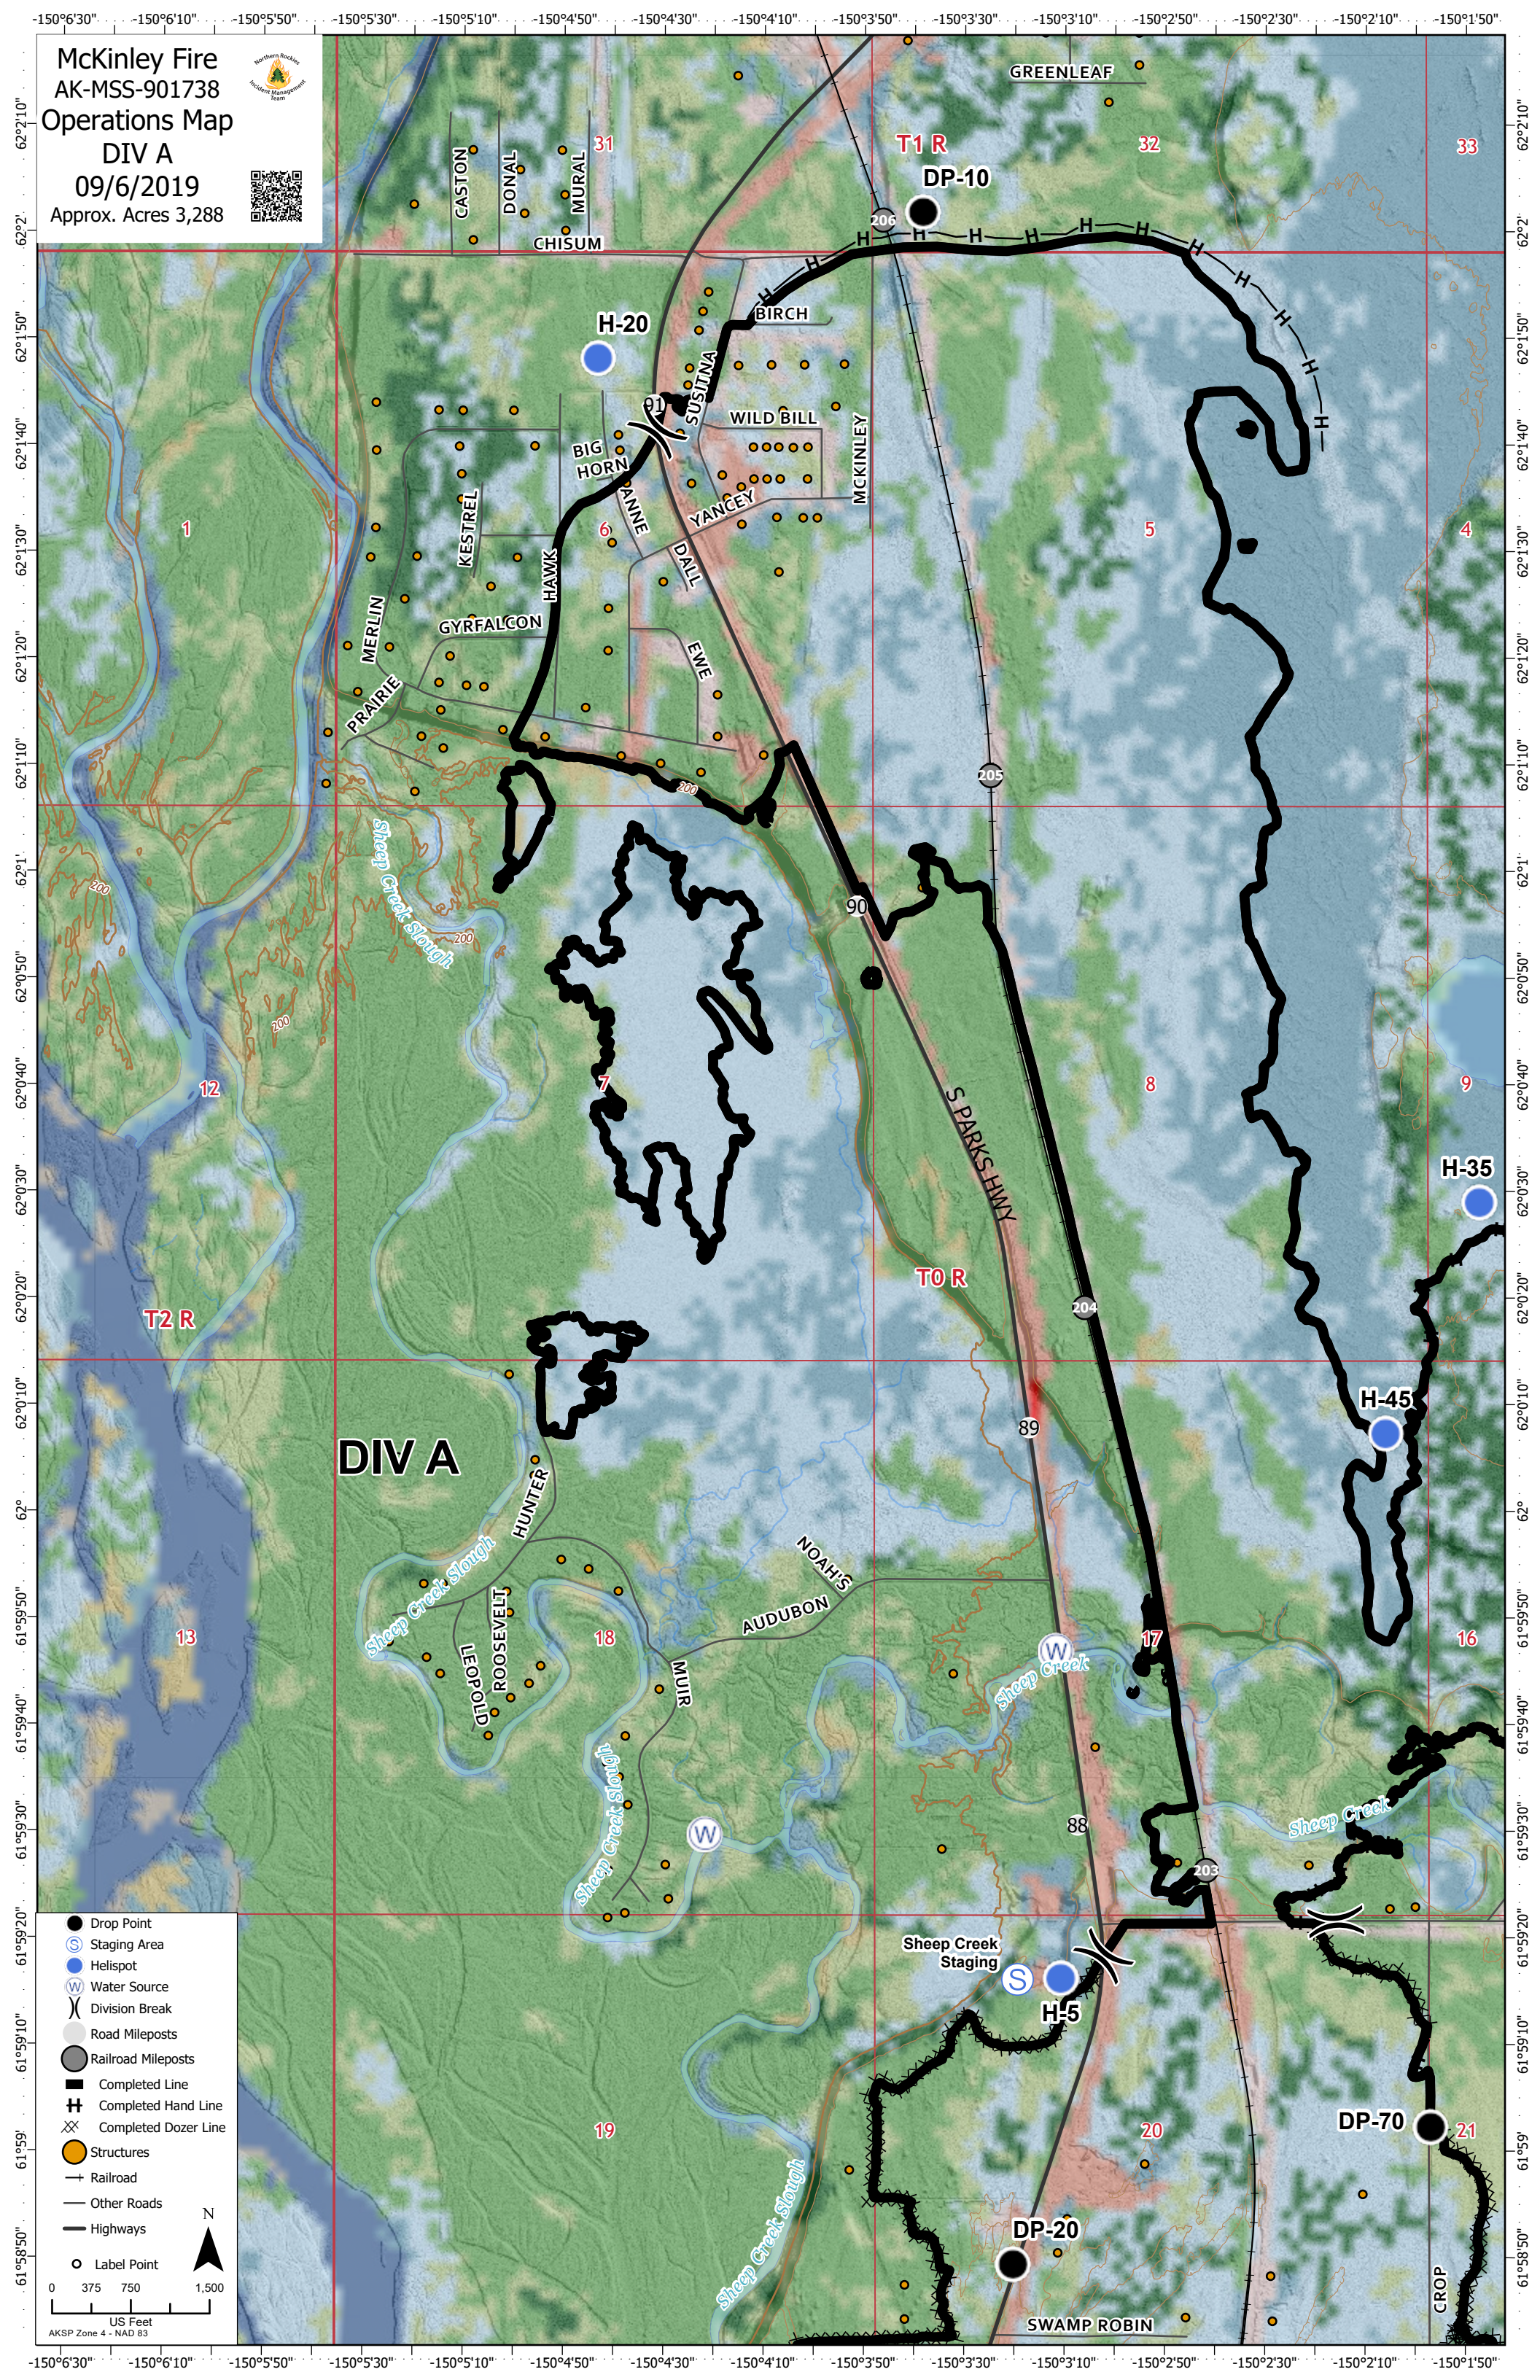

McKinley Fire
 AK-MSS-901738
 Operations Map
 DIV A
 09/6/2019
 Approx. Acres 3,288

- Drop Point
- Ⓢ Staging Area
- Helispot
- Ⓜ Water Source
- ⌘ Division Break
- Road Mileposts
- Railroad Mileposts
- ▬ Completed Line
- ⌘ Completed Hand Line
- ⌘ Completed Dozer Line
- Structures
- Railroad
- Other Roads
- Highways
- Label Point

0 375 750 1,500
 US Feet
 AKSP Zone 4 - NAD 83