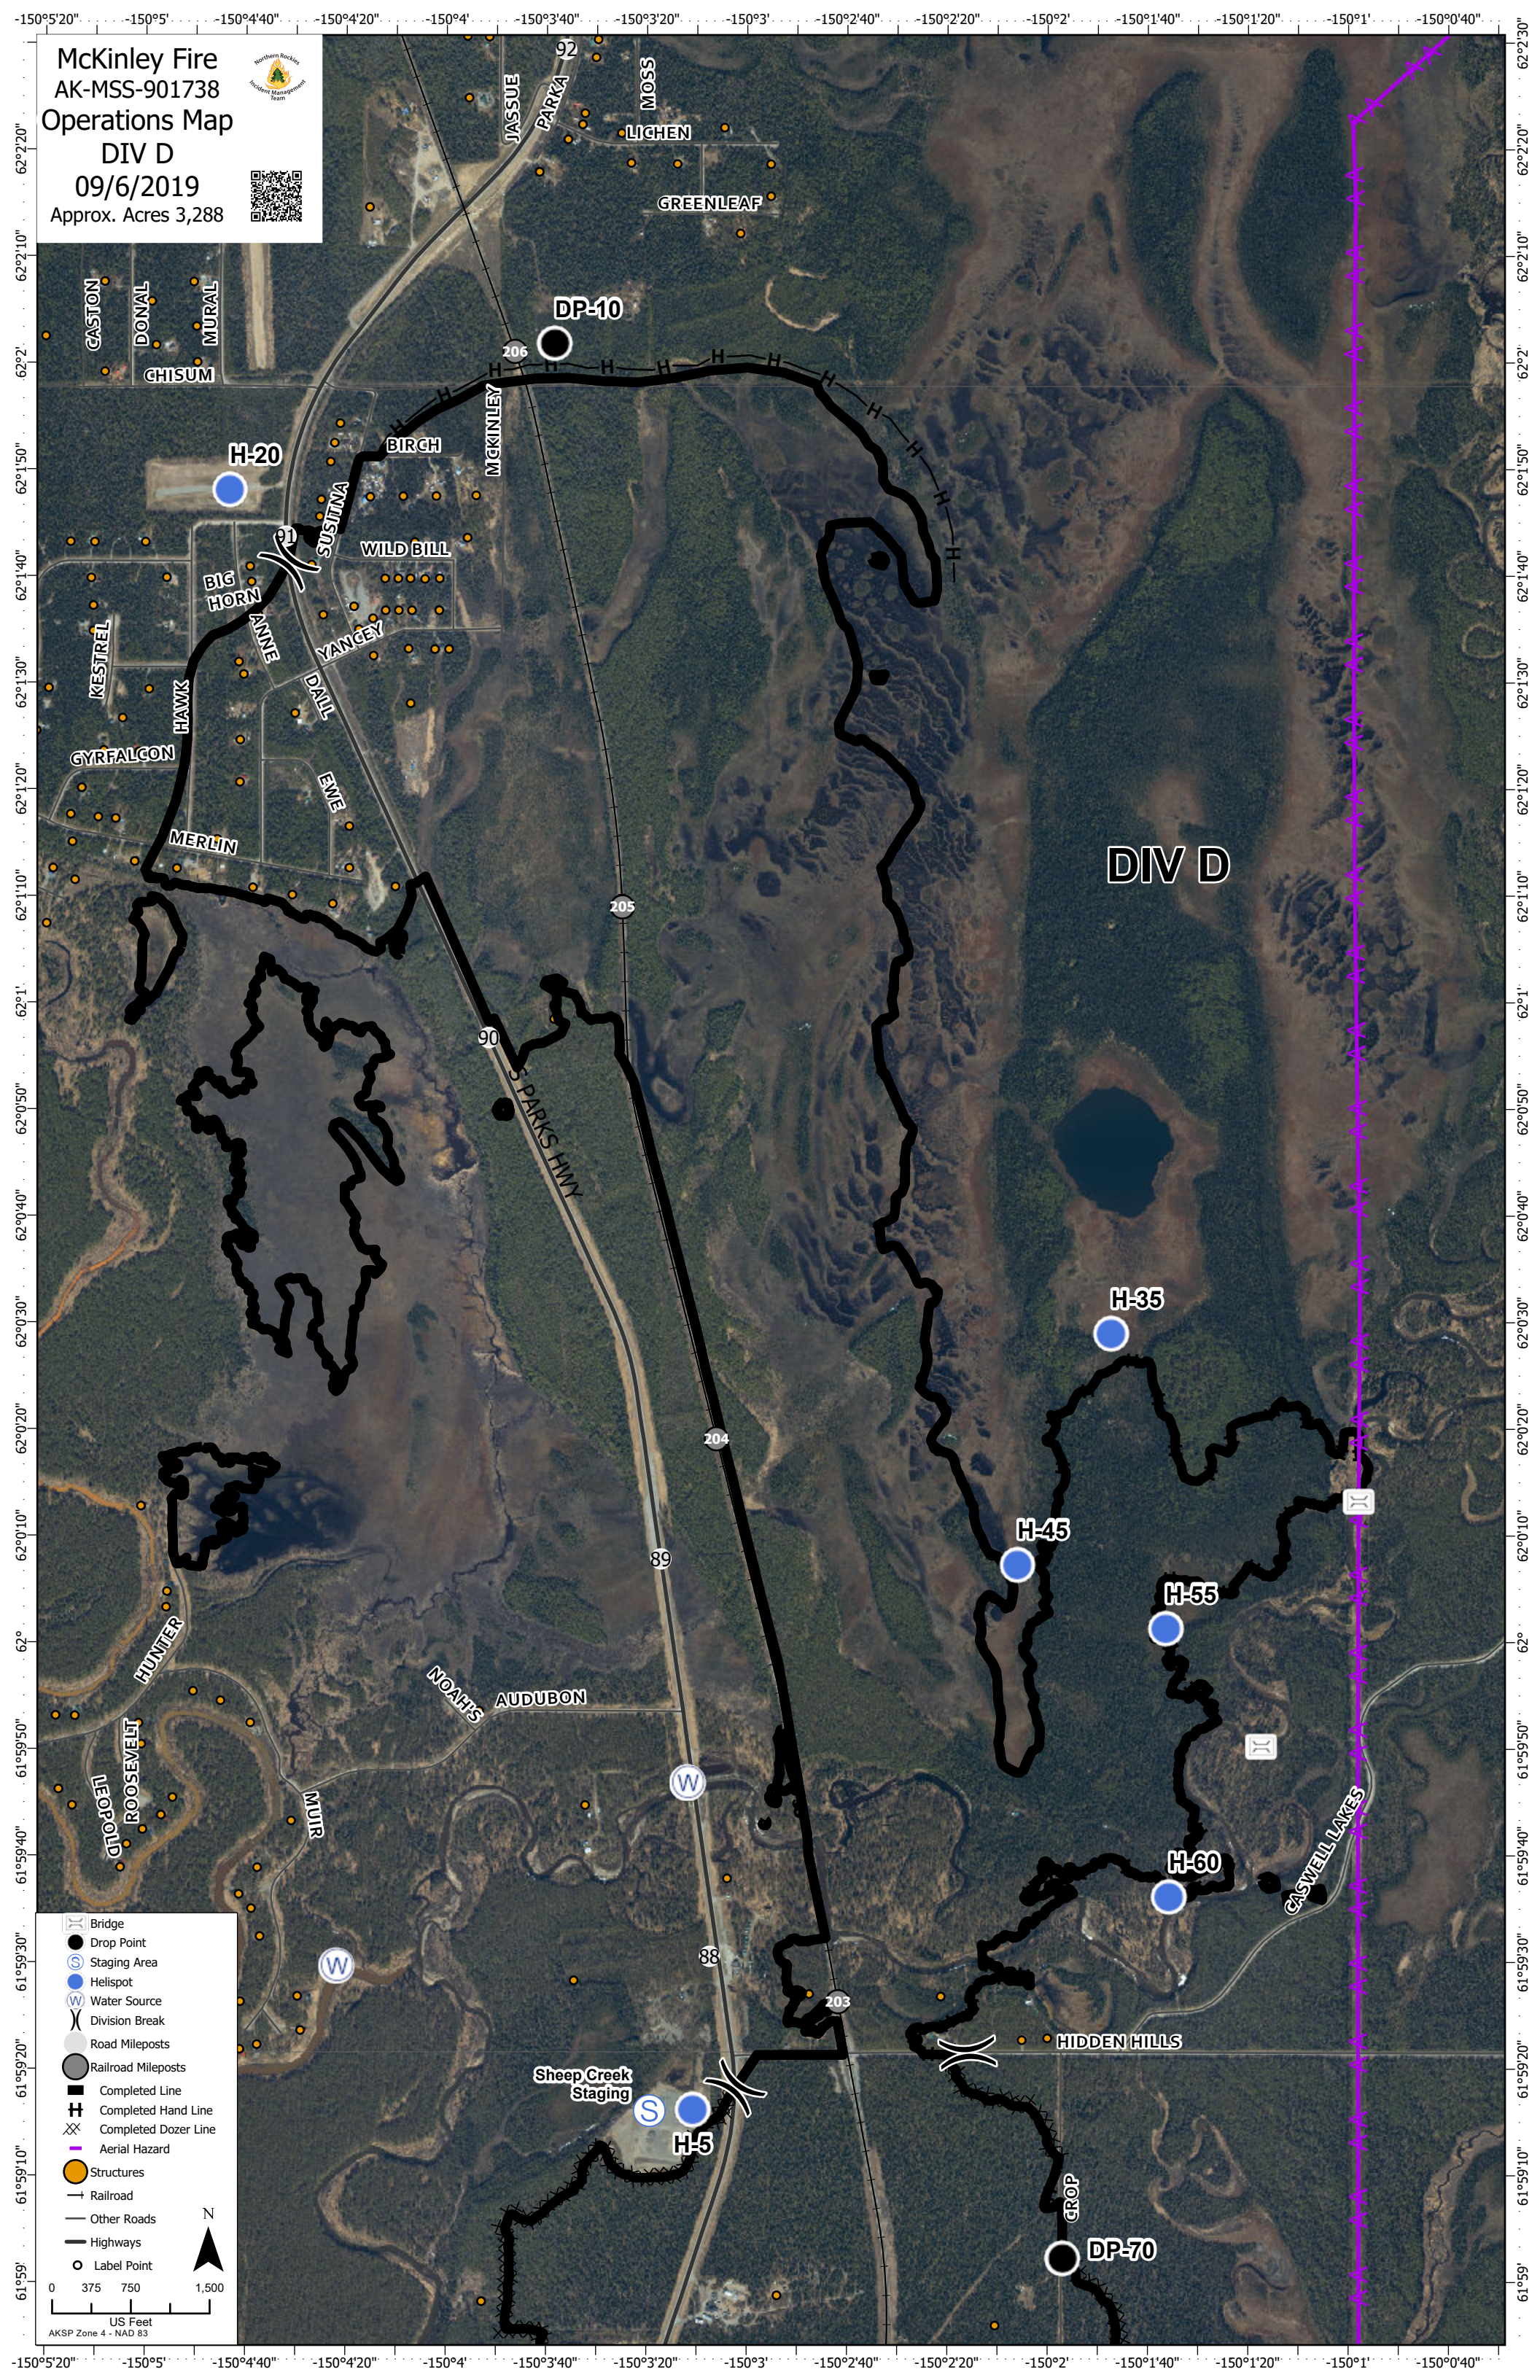

McKinley Fire  
 AK-MSS-901738  
 Operations Map  
 DIV D  
 09/6/2019  
 Approx. Acres 3,288

	Bridge
	Drop Point
	Staging Area
	Helispot
	Water Source
	Division Break
	Road Mileposts
	Railroad Mileposts
	Completed Line
	Completed Hand Line
	Completed Dozer Line
	Aerial Hazard
	Structures
	Railroad
	Other Roads
	Highways
	Label Point

0 375 750 1,500  
 US Feet  
 AKSP Zone 4 - NAD 83

N