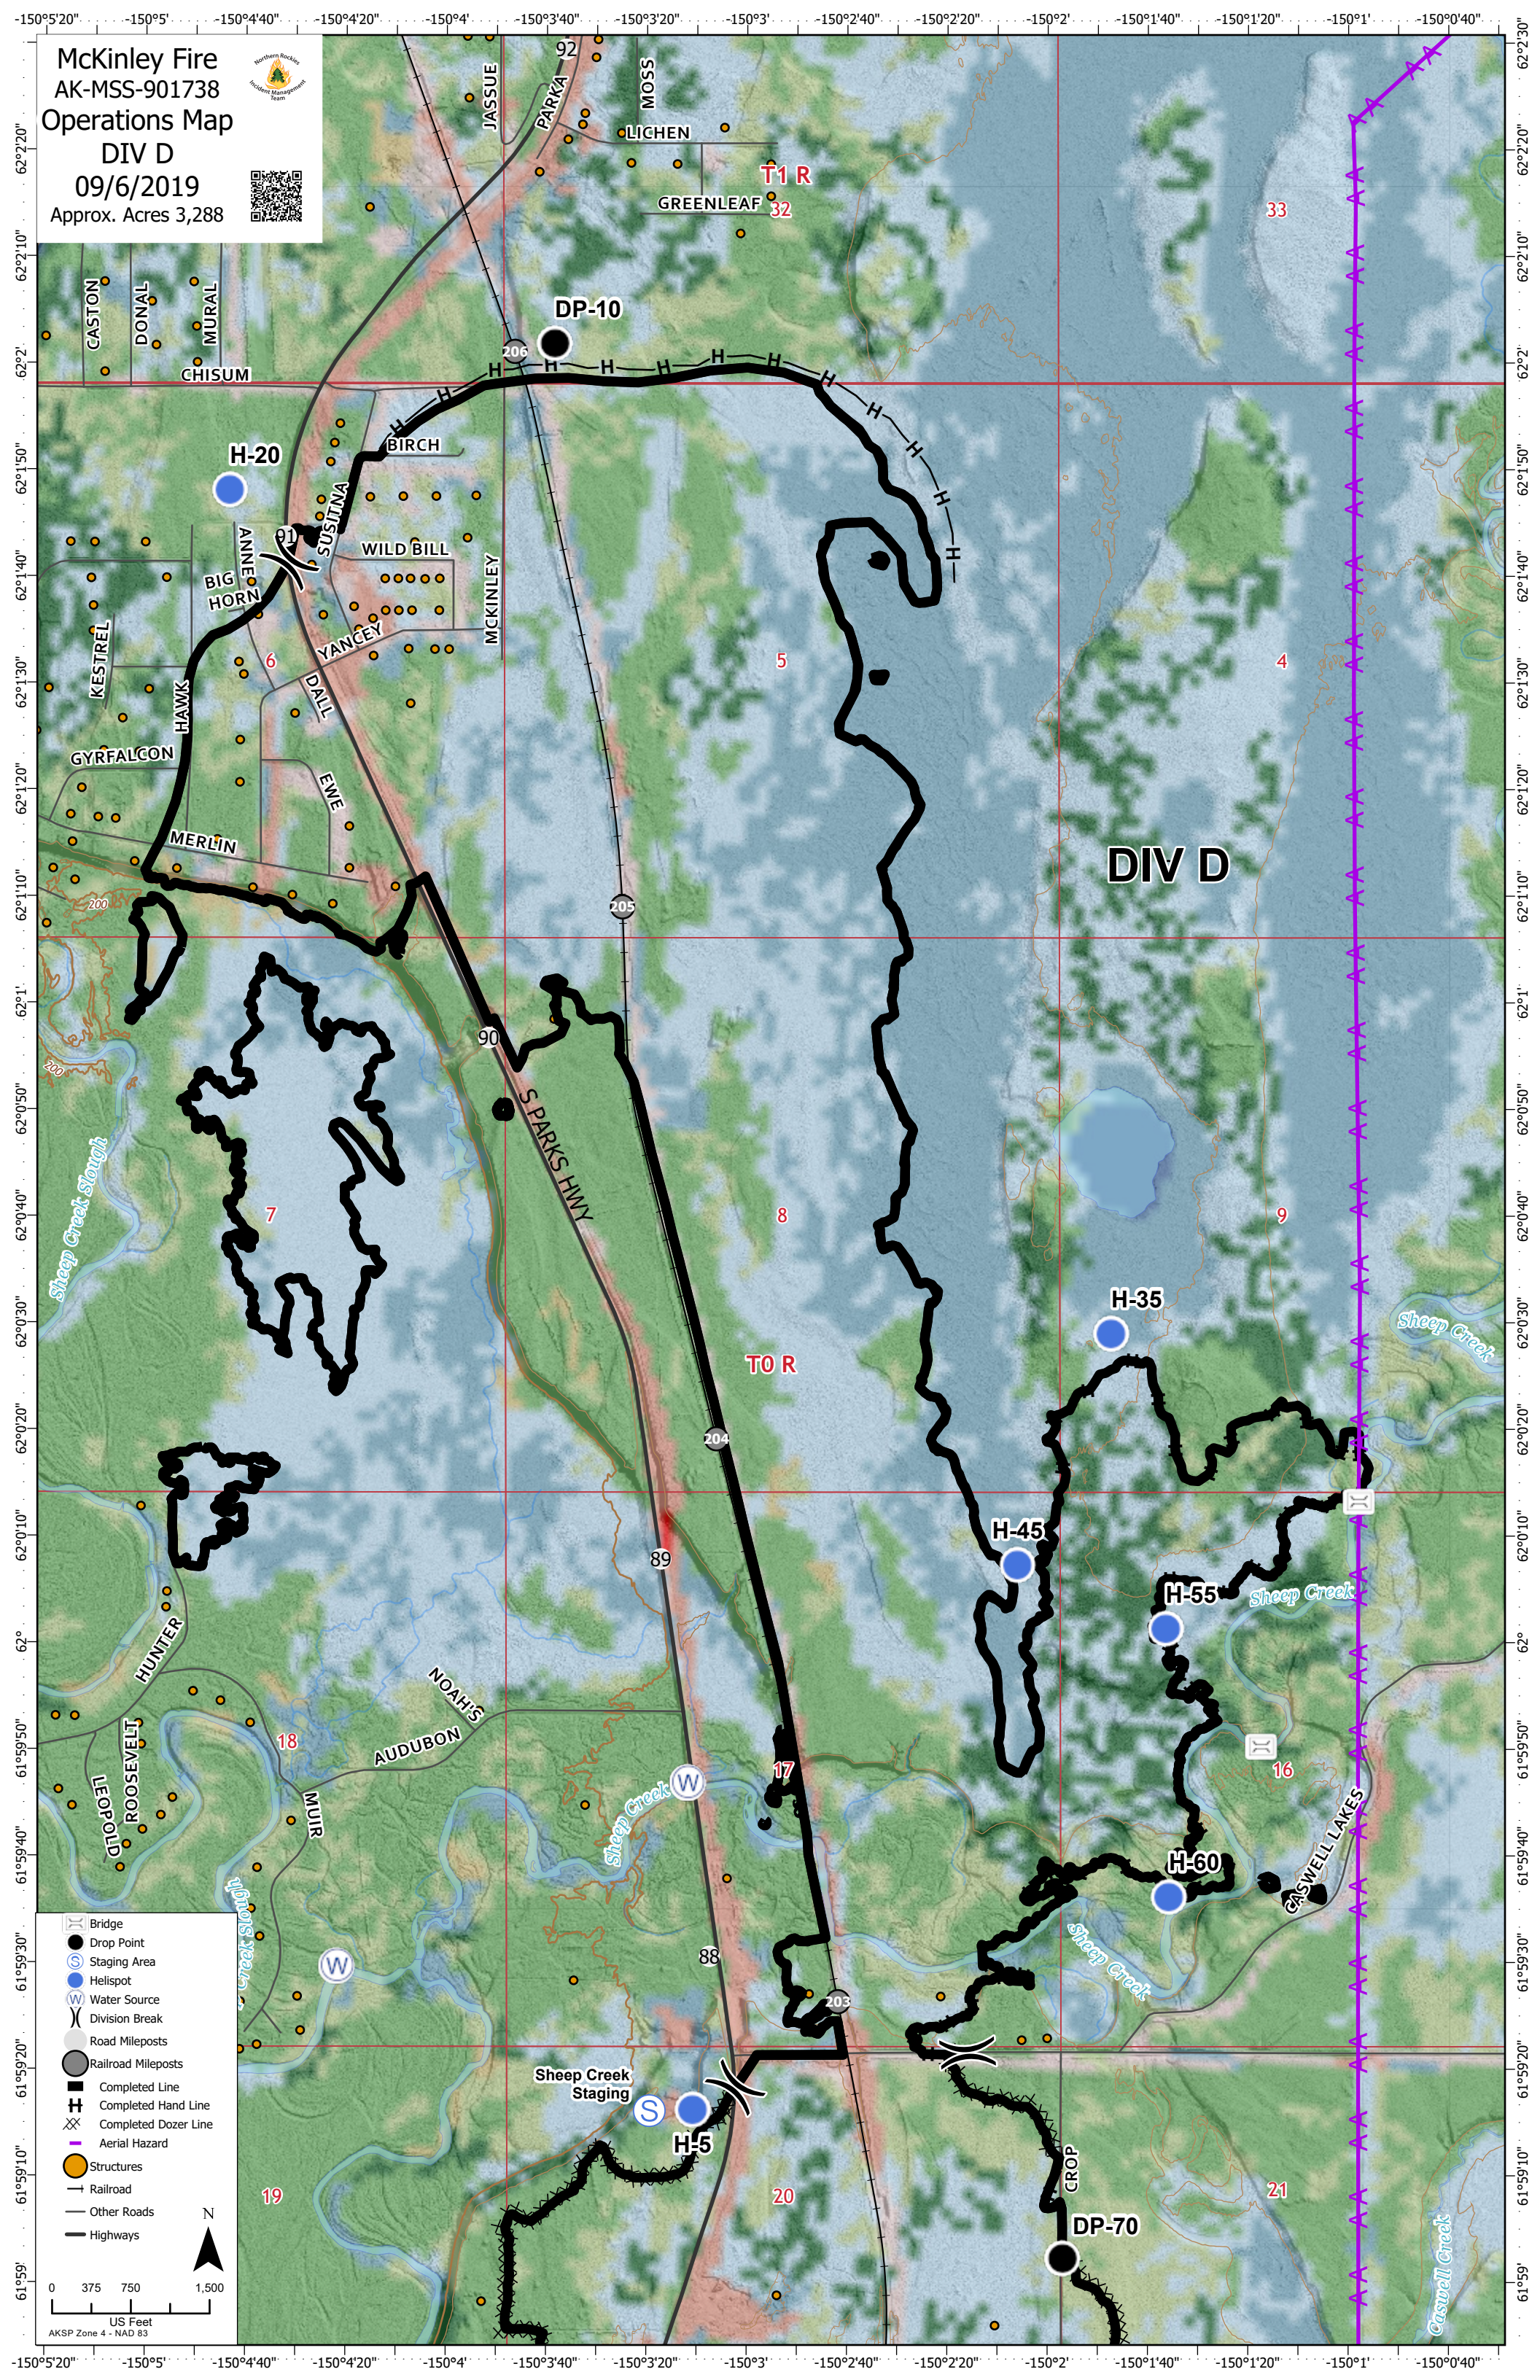

McKinley Fire
 AK-MSS-901738
 Operations Map
 DIV D
 09/6/2019
 Approx. Acres 3,288

Legend

- Bridge
- Drop Point
- Staging Area
- Helispot
- Water Source
- Division Break
- Road Mileposts
- Railroad Mileposts
- Completed Line
- Completed Hand Line
- Completed Dozer Line
- Aerial Hazard
- Structures
- Railroad
- Other Roads
- Highways

Scale: 0, 375, 750, 1,500 US Feet
 AKSP Zone 4 - NAD 83