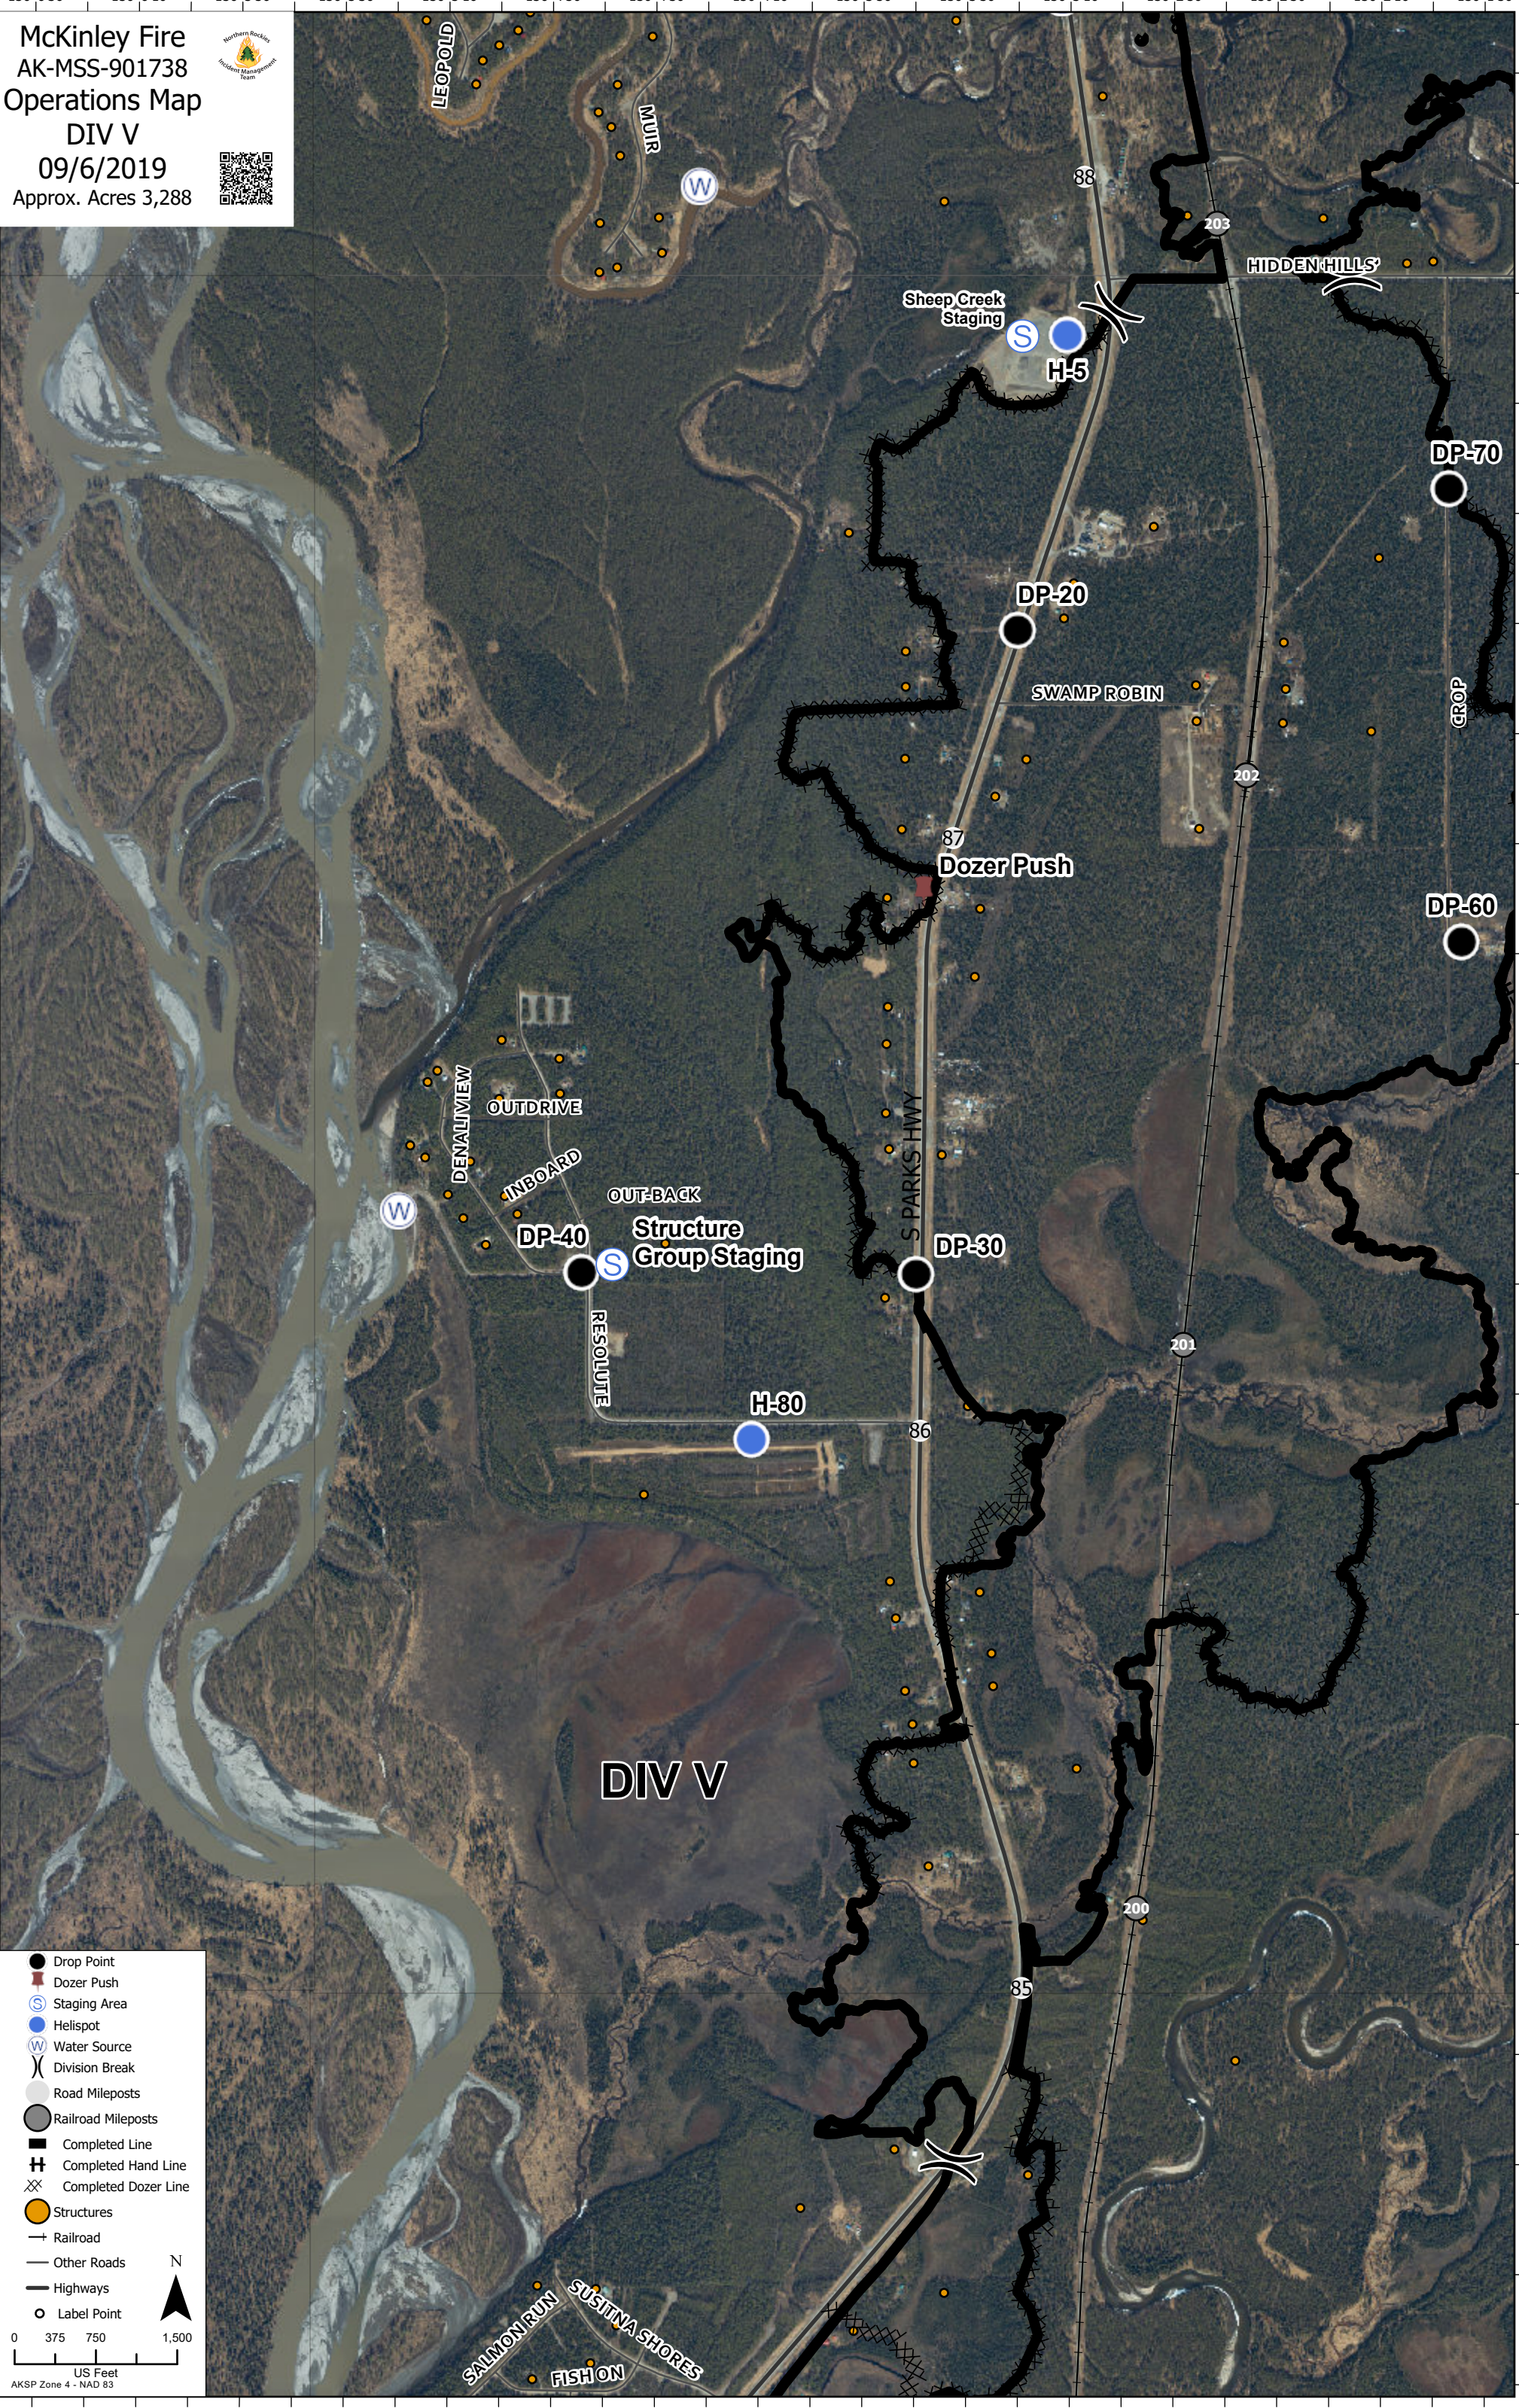

McKinley Fire
 AK-MSS-901738
 Operations Map
 DIV V
 09/6/2019
 Approx. Acres 3,288

Legend

- Drop Point
- Dozer Push
- Staging Area
- Helispot
- Water Source
- ⌘ Division Break
- Road Mileposts
- Railroad Mileposts
- Completed Line
- ⊕ Completed Hand Line
- ⊗ Completed Dozer Line
- Structures
- Railroad
- Other Roads
- Highways
- Label Point

0 375 750 1,500
 US Feet
 AKSP Zone 4 - NAD 83

N