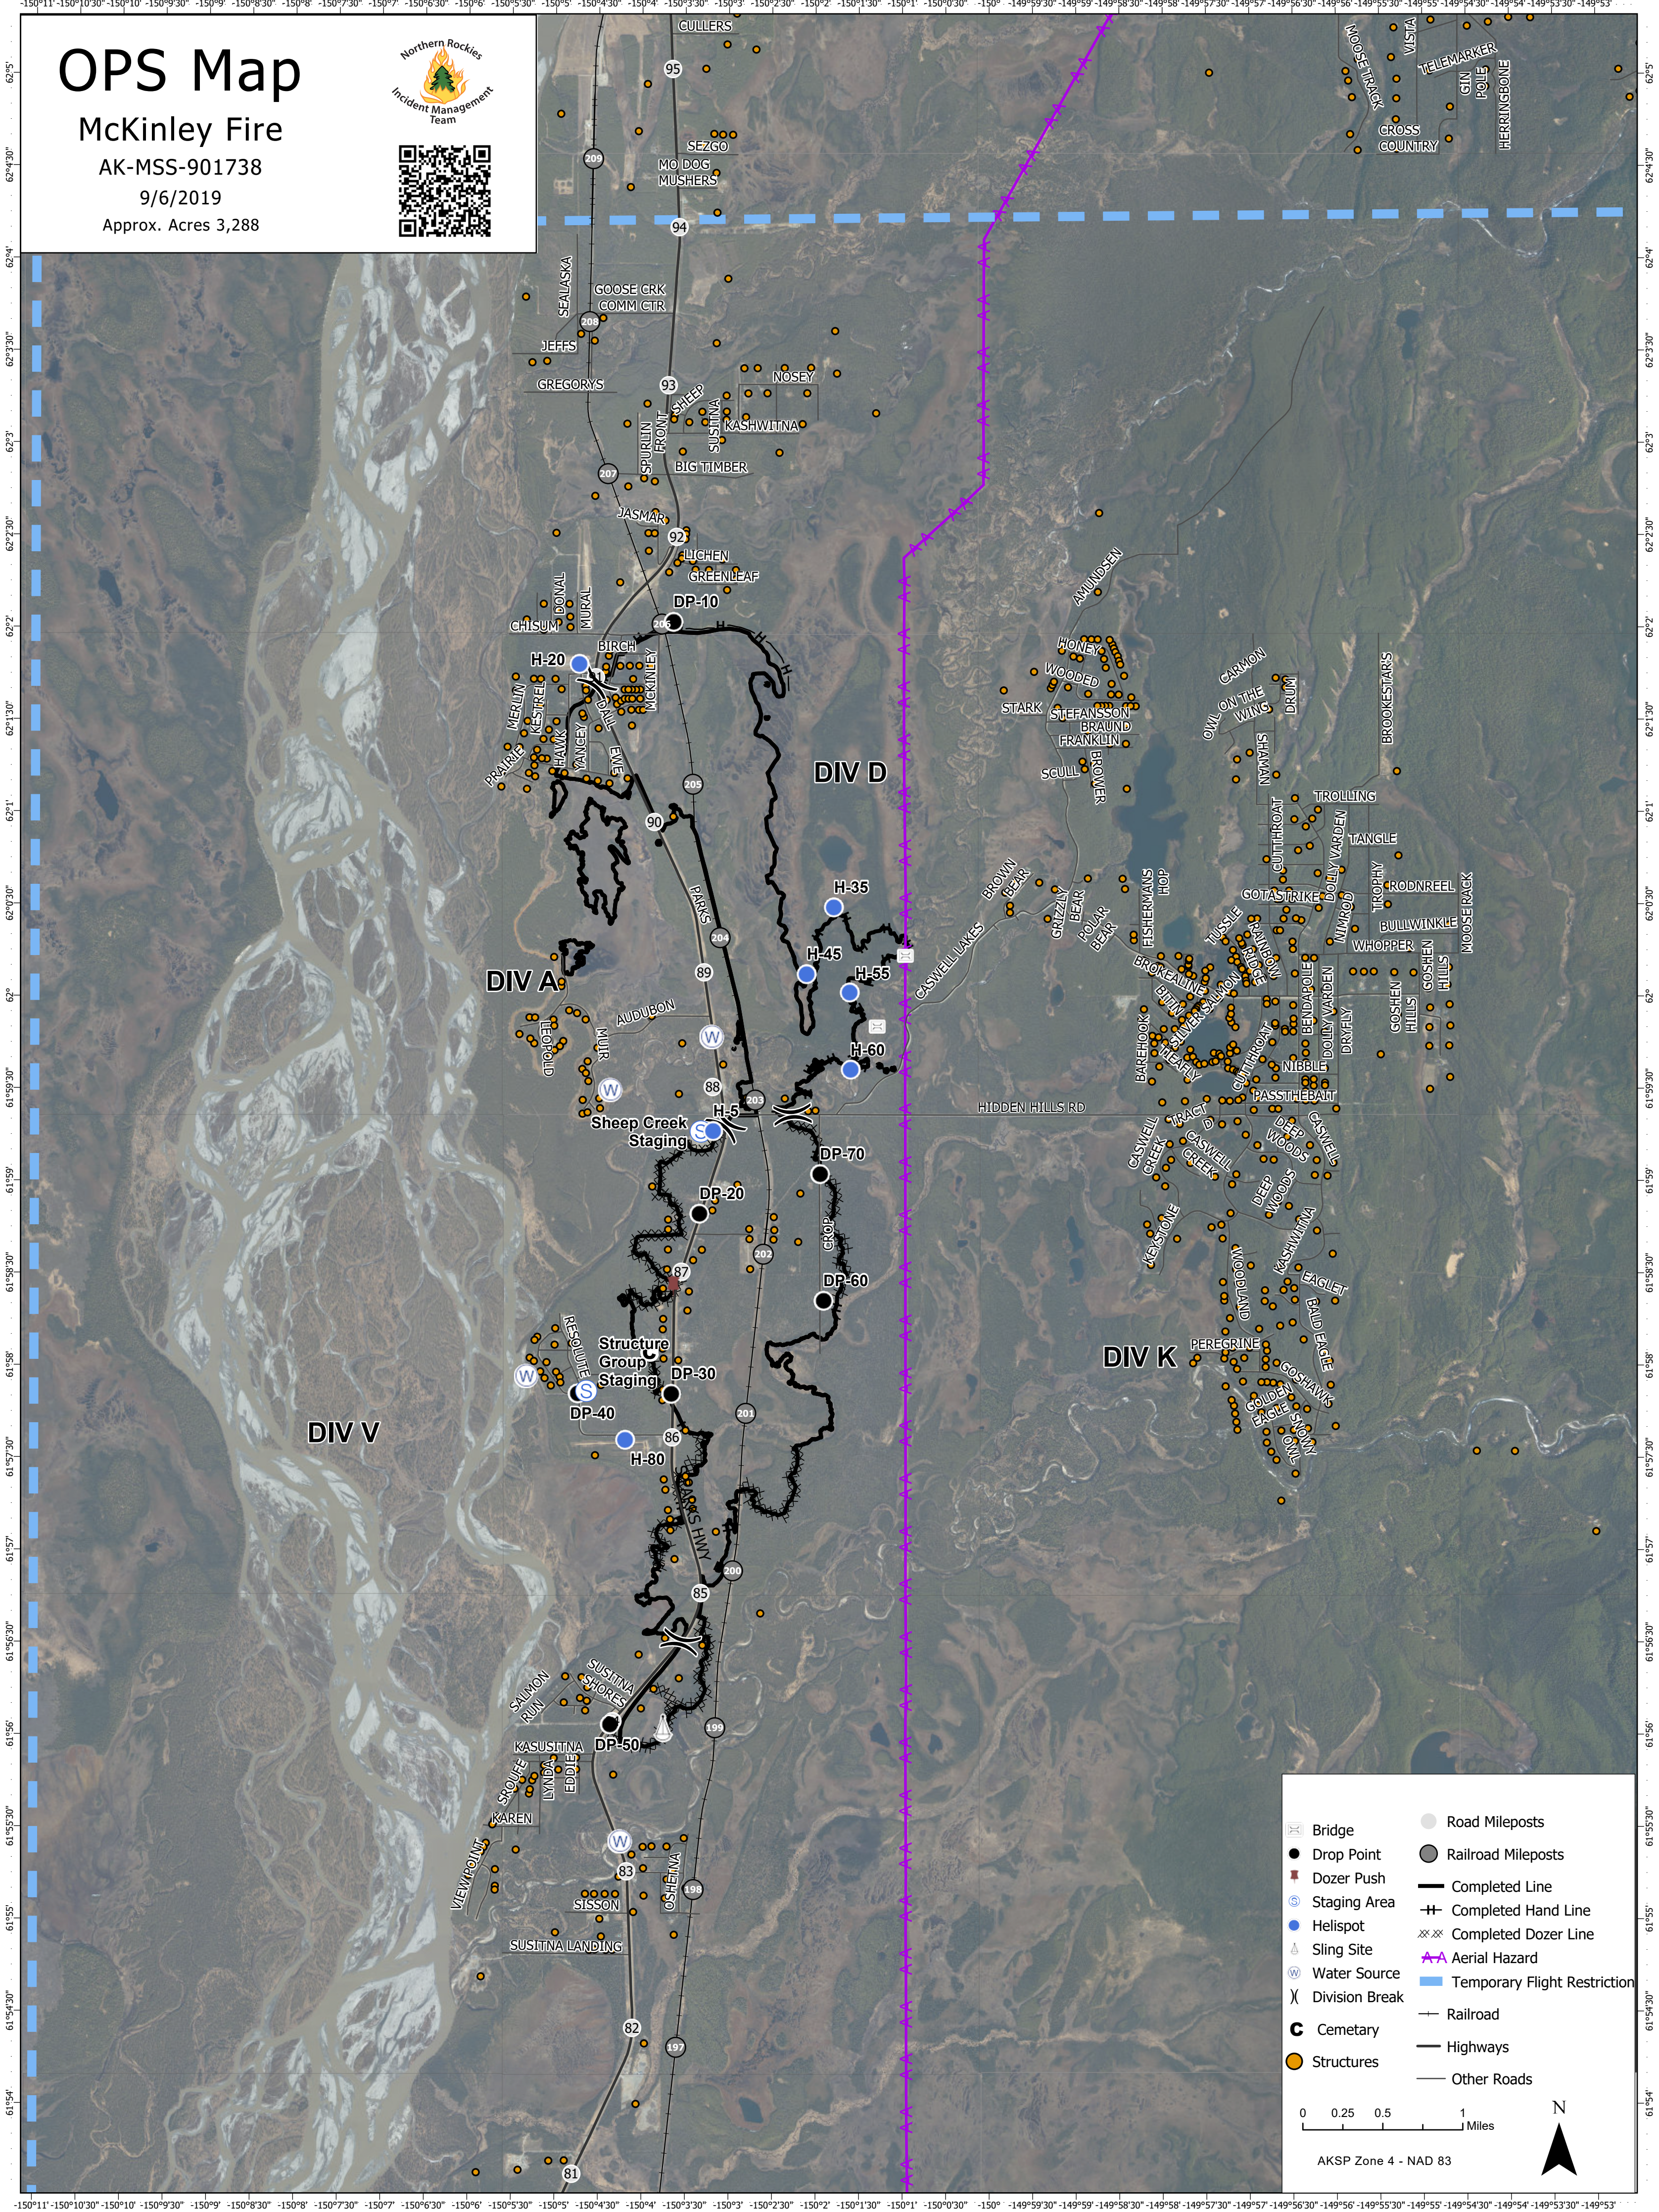

OPS Map

McKinley Fire

AK-MSS-901738

9/6/2019

Approx. Acres 3,288

- Bridge
- Drop Point
- Dozer Push
- Staging Area
- Helispot
- Sling Site
- Water Source
- Division Break
- Cemetery
- Structures
- Road Mileposts
- Railroad Mileposts
- Completed Line
- Completed Hand Line
- Completed Dozer Line
- Aerial Hazard
- Temporary Flight Restriction
- Railroad
- Highways
- Other Roads