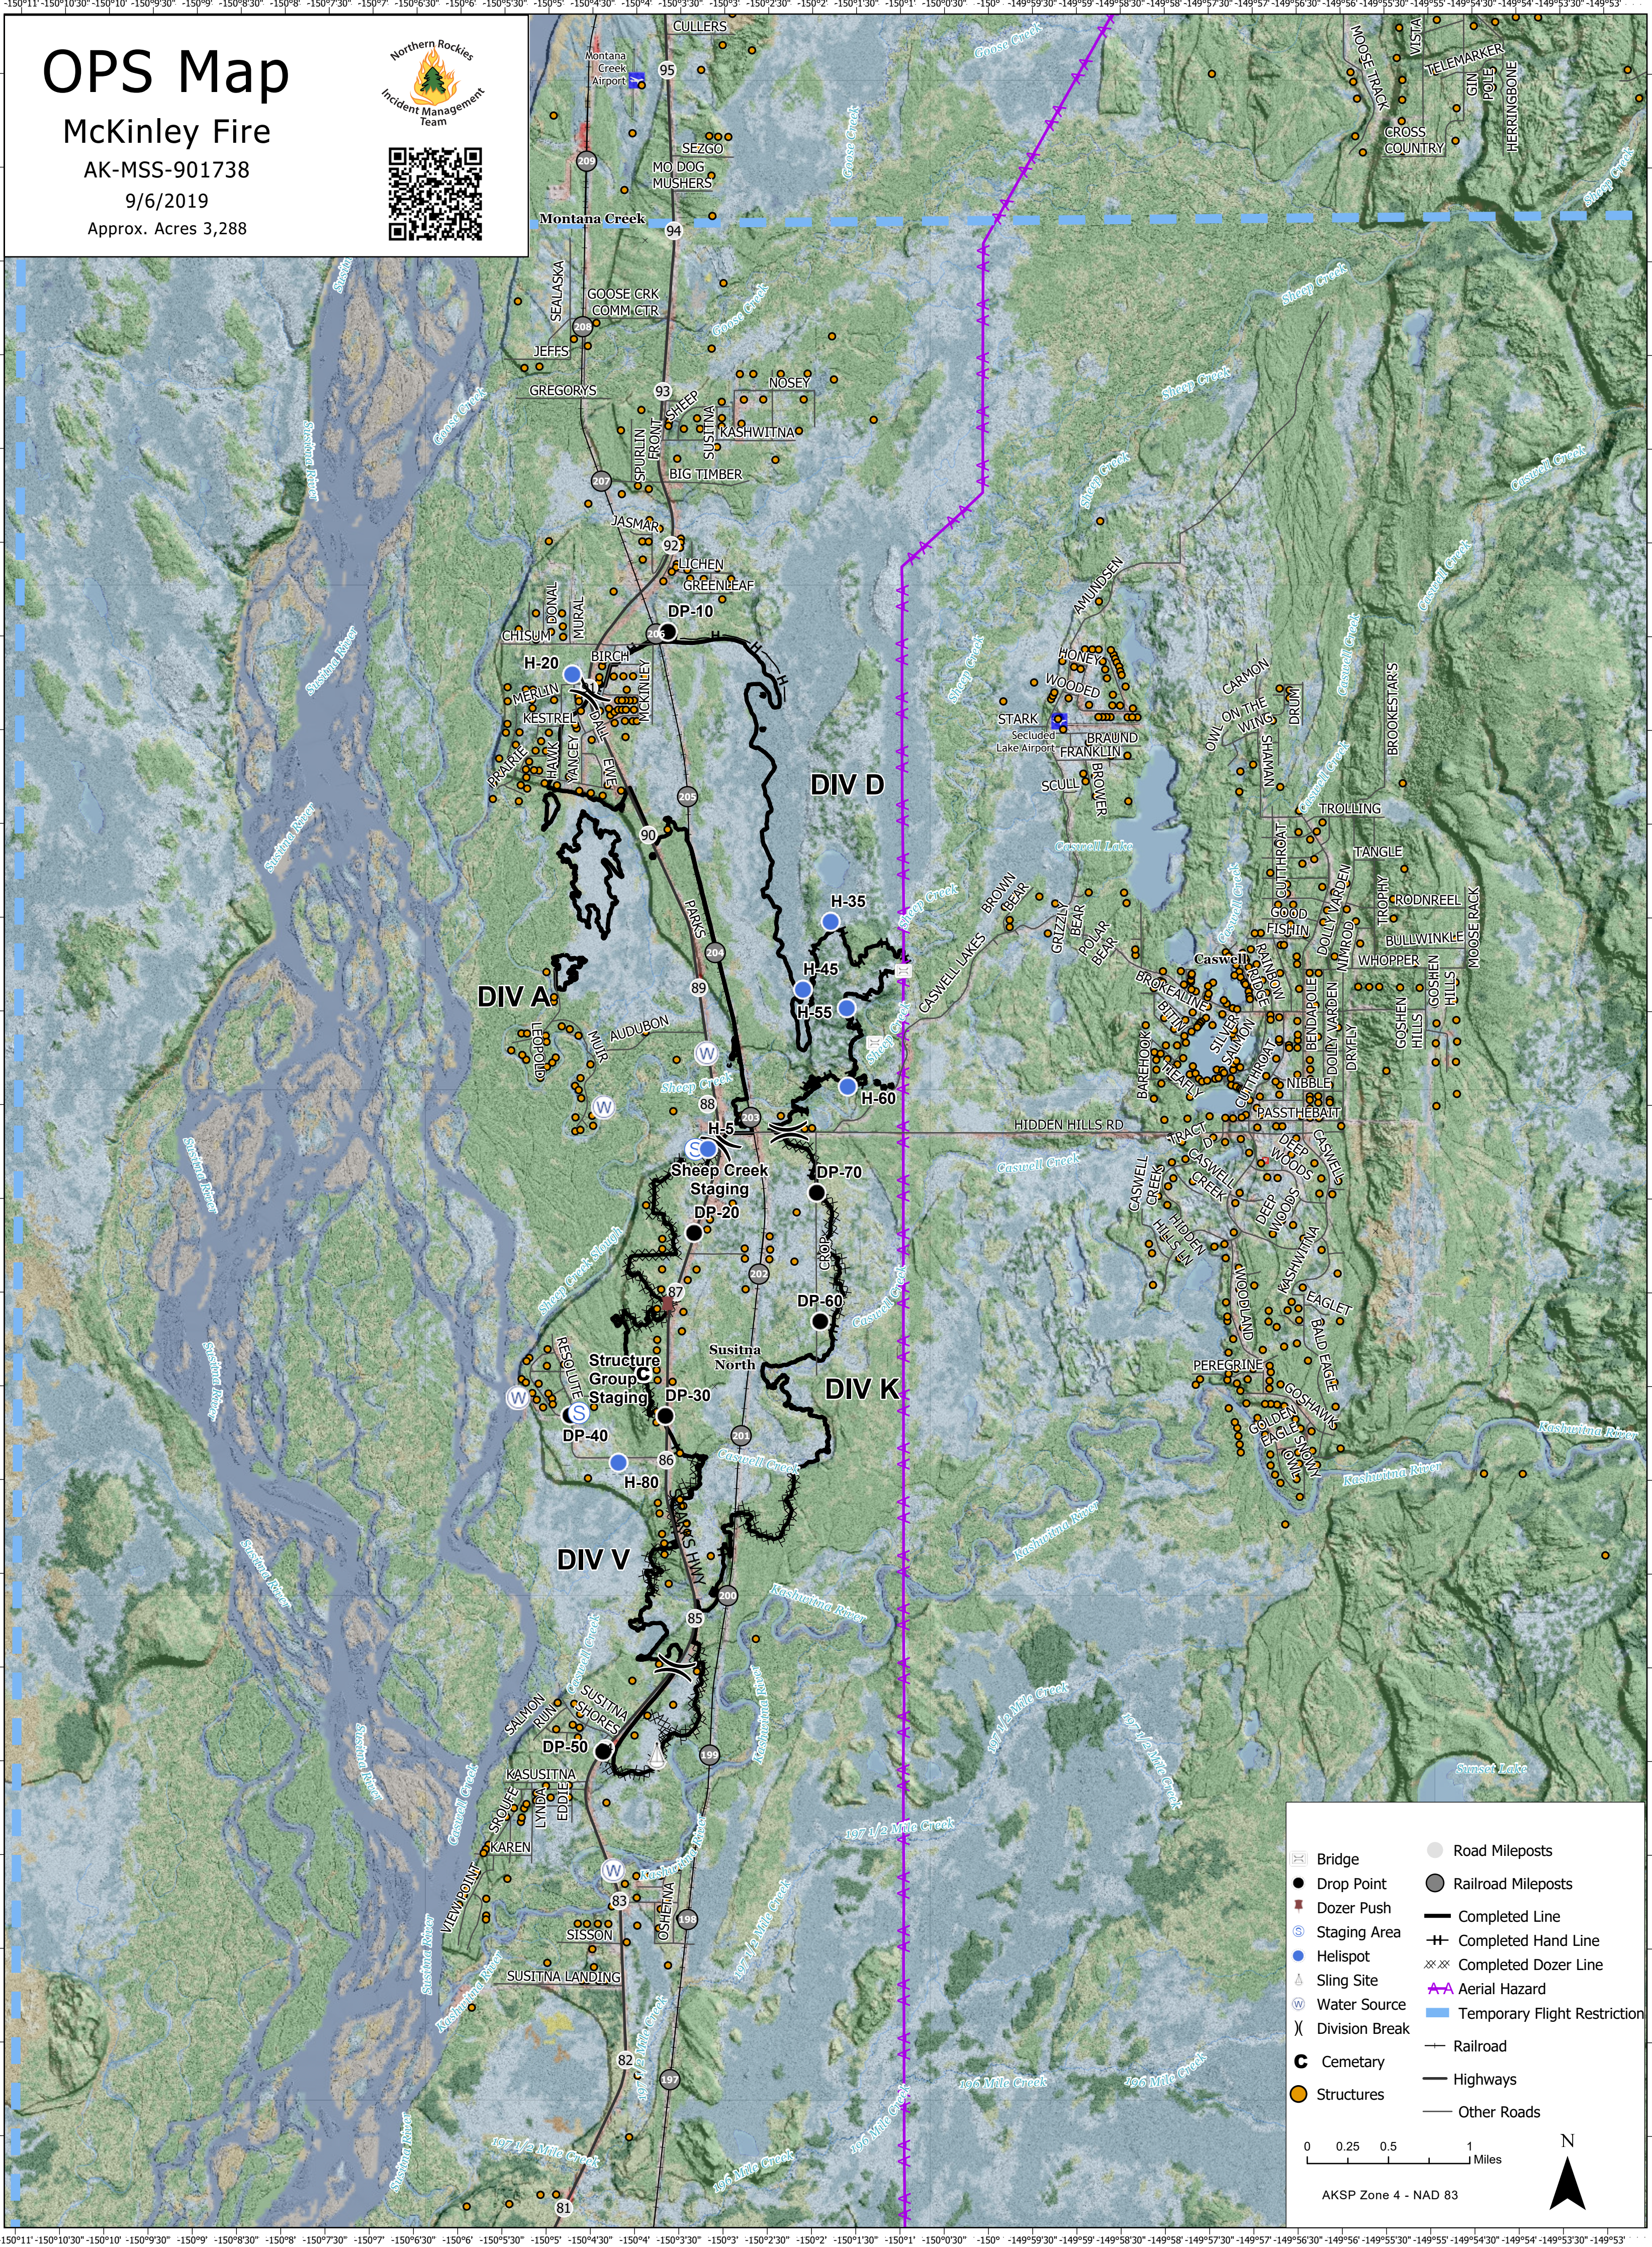

OPS Map

McKinley Fire

AK-MSS-901738

9/6/2019

Approx. Acres 3,288

	Bridge		Road Mileposts
	Drop Point		Railroad Mileposts
	Dozer Push		Completed Line
	Staging Area		Completed Hand Line
	Helispot		Completed Dozer Line
	Sling Site		Aerial Hazard
	Water Source		Temporary Flight Restriction
	Division Break		Railroad
	Cemetery		Highways
	Structures		Other Roads

0 0.25 0.5 1 Miles

AKSP Zone 4 - NAD 83