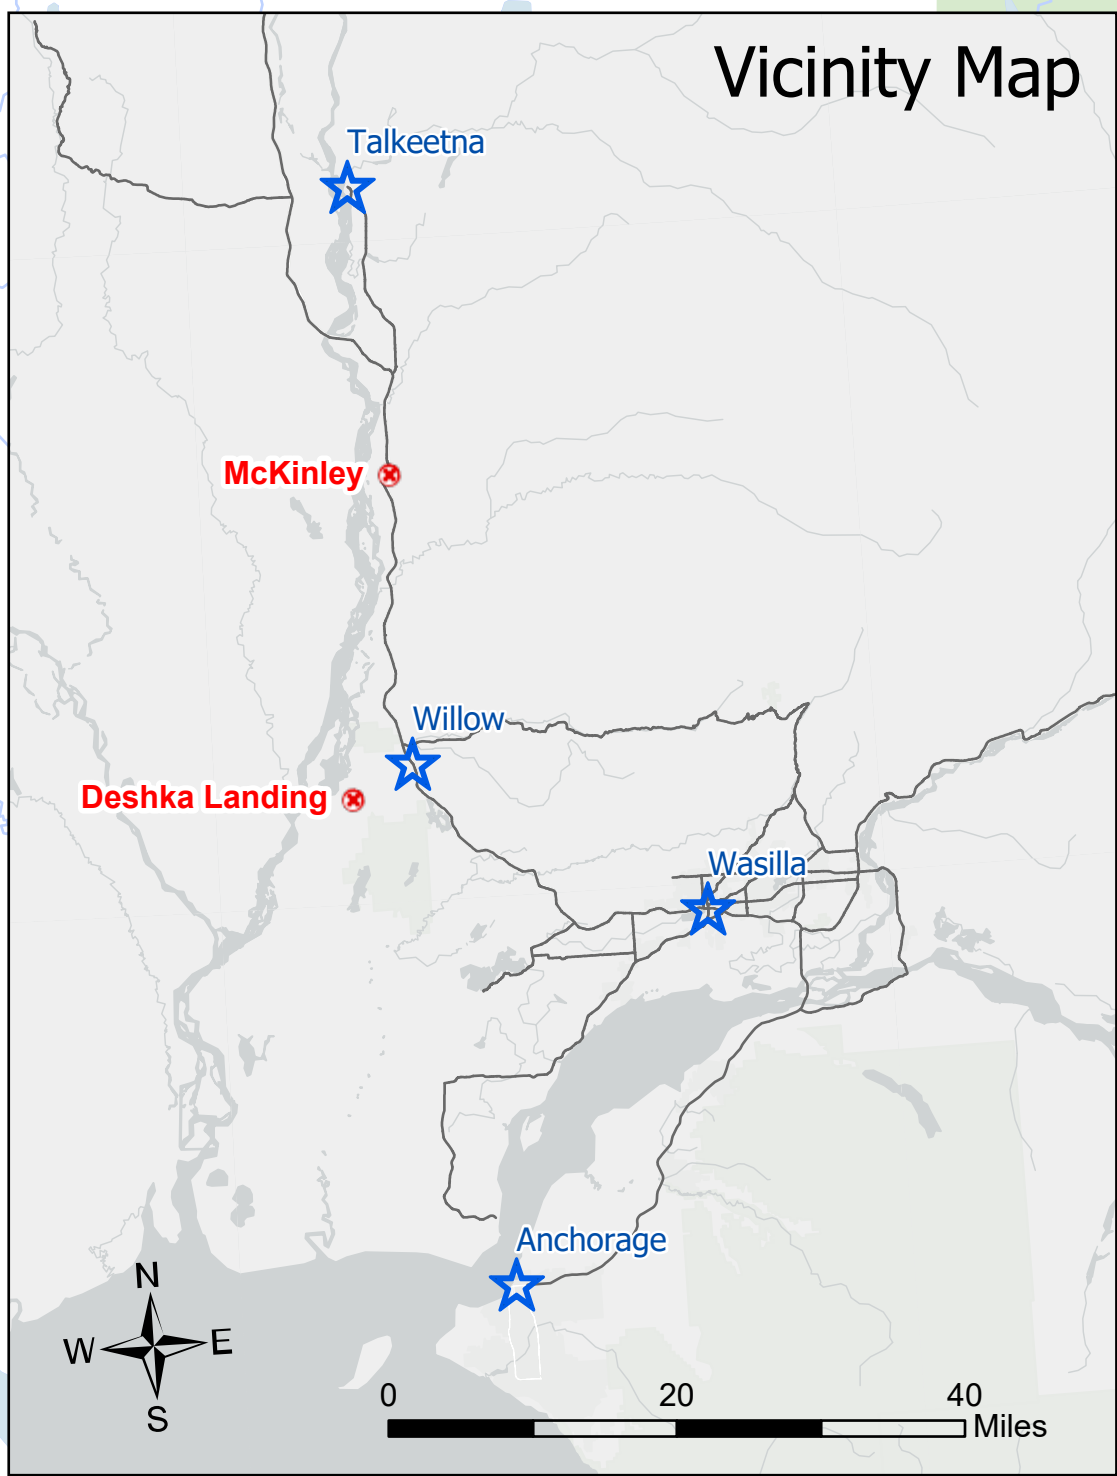

# McKinley Fire & Deshka Landing Fire 09/07/2019

## Vicinity Map

	Airstrip or Airport
	Incident Command Post
	Mileposts
	Airstrip or Airport
	Incident Command Post
	DNR and AD F&G Closure Area
	State Park Closure Area
	Wildfire Daily Fire Perimeter

0 2 4 Miles