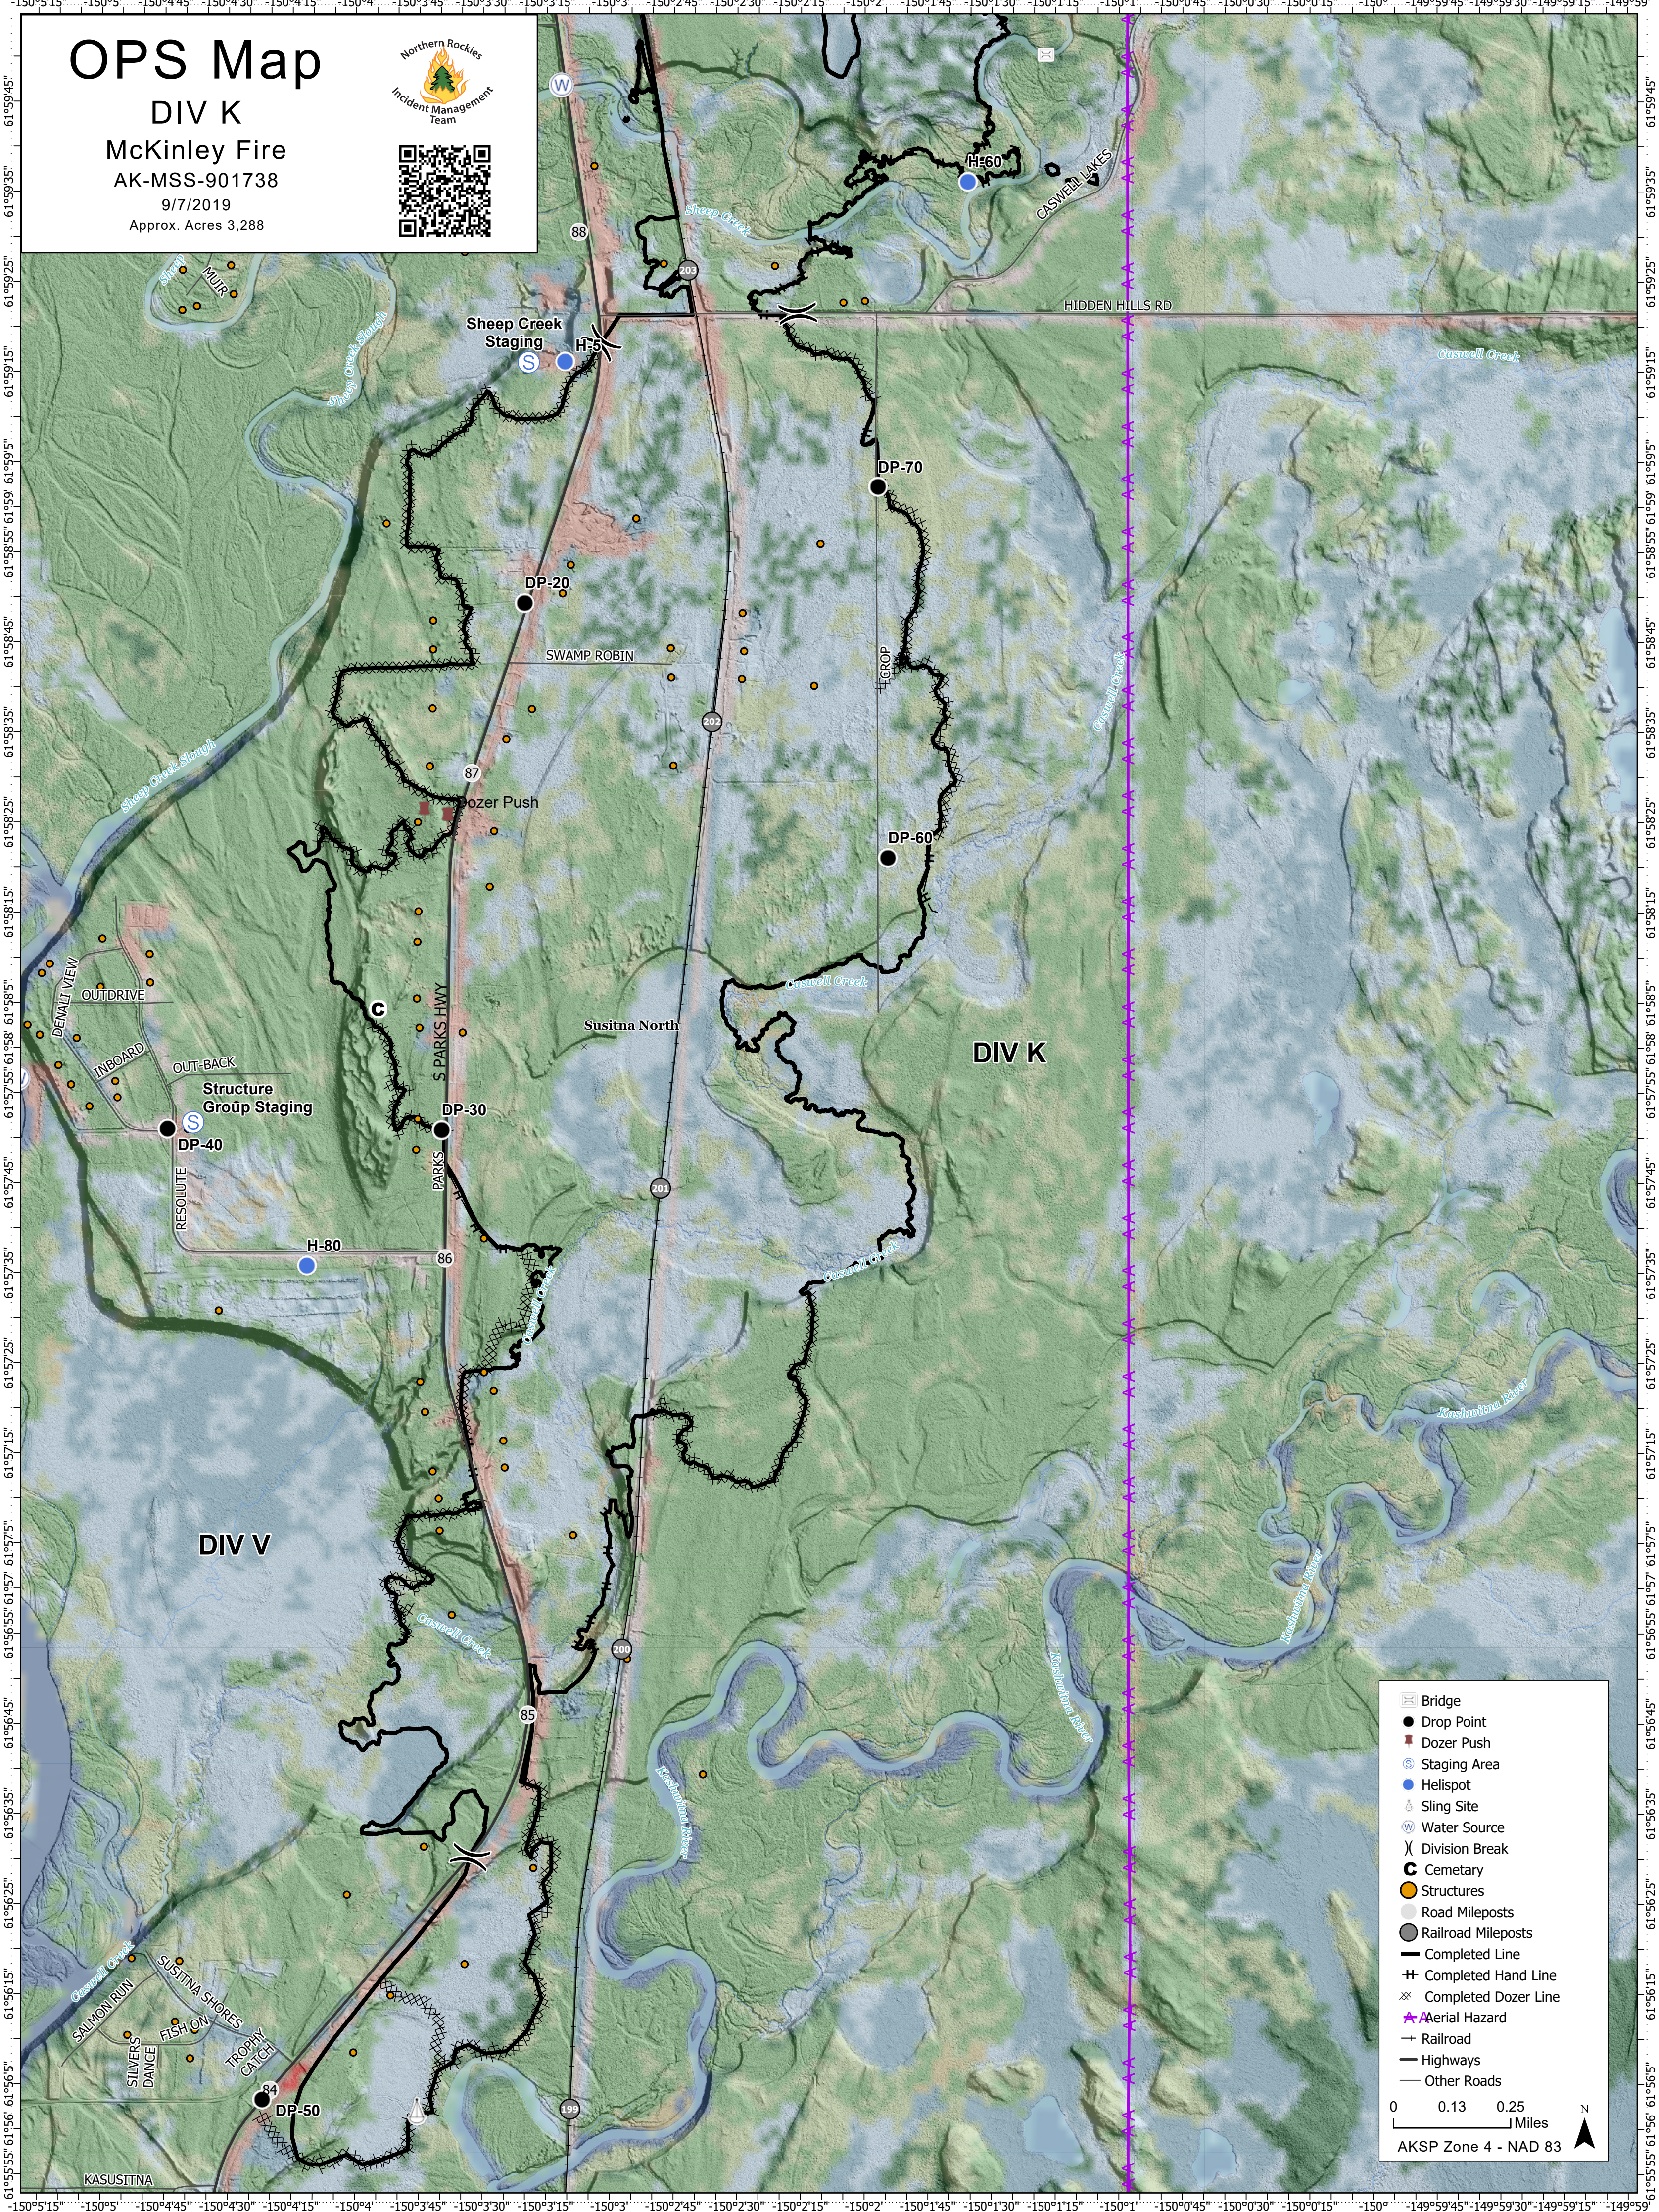

OPS Map

DIV K

McKinley Fire
AK-MSS-901738

9/7/2019

Approx. Acres 3,288

| | |
|--|----------------------|
| | Bridge |
| | Drop Point |
| | Dozer Push |
| | Staging Area |
| | Helispot |
| | Sling Site |
| | Water Source |
| | Division Break |
| | Cemetery |
| | Structures |
| | Road Mileposts |
| | Railroad Mileposts |
| | Completed Line |
| | Completed Hand Line |
| | Completed Dozer Line |
| | Aerial Hazard |
| | Railroad |
| | Highways |
| | Other Roads |

0 0.13 0.25 Miles

AKSP Zone 4 - NAD 83