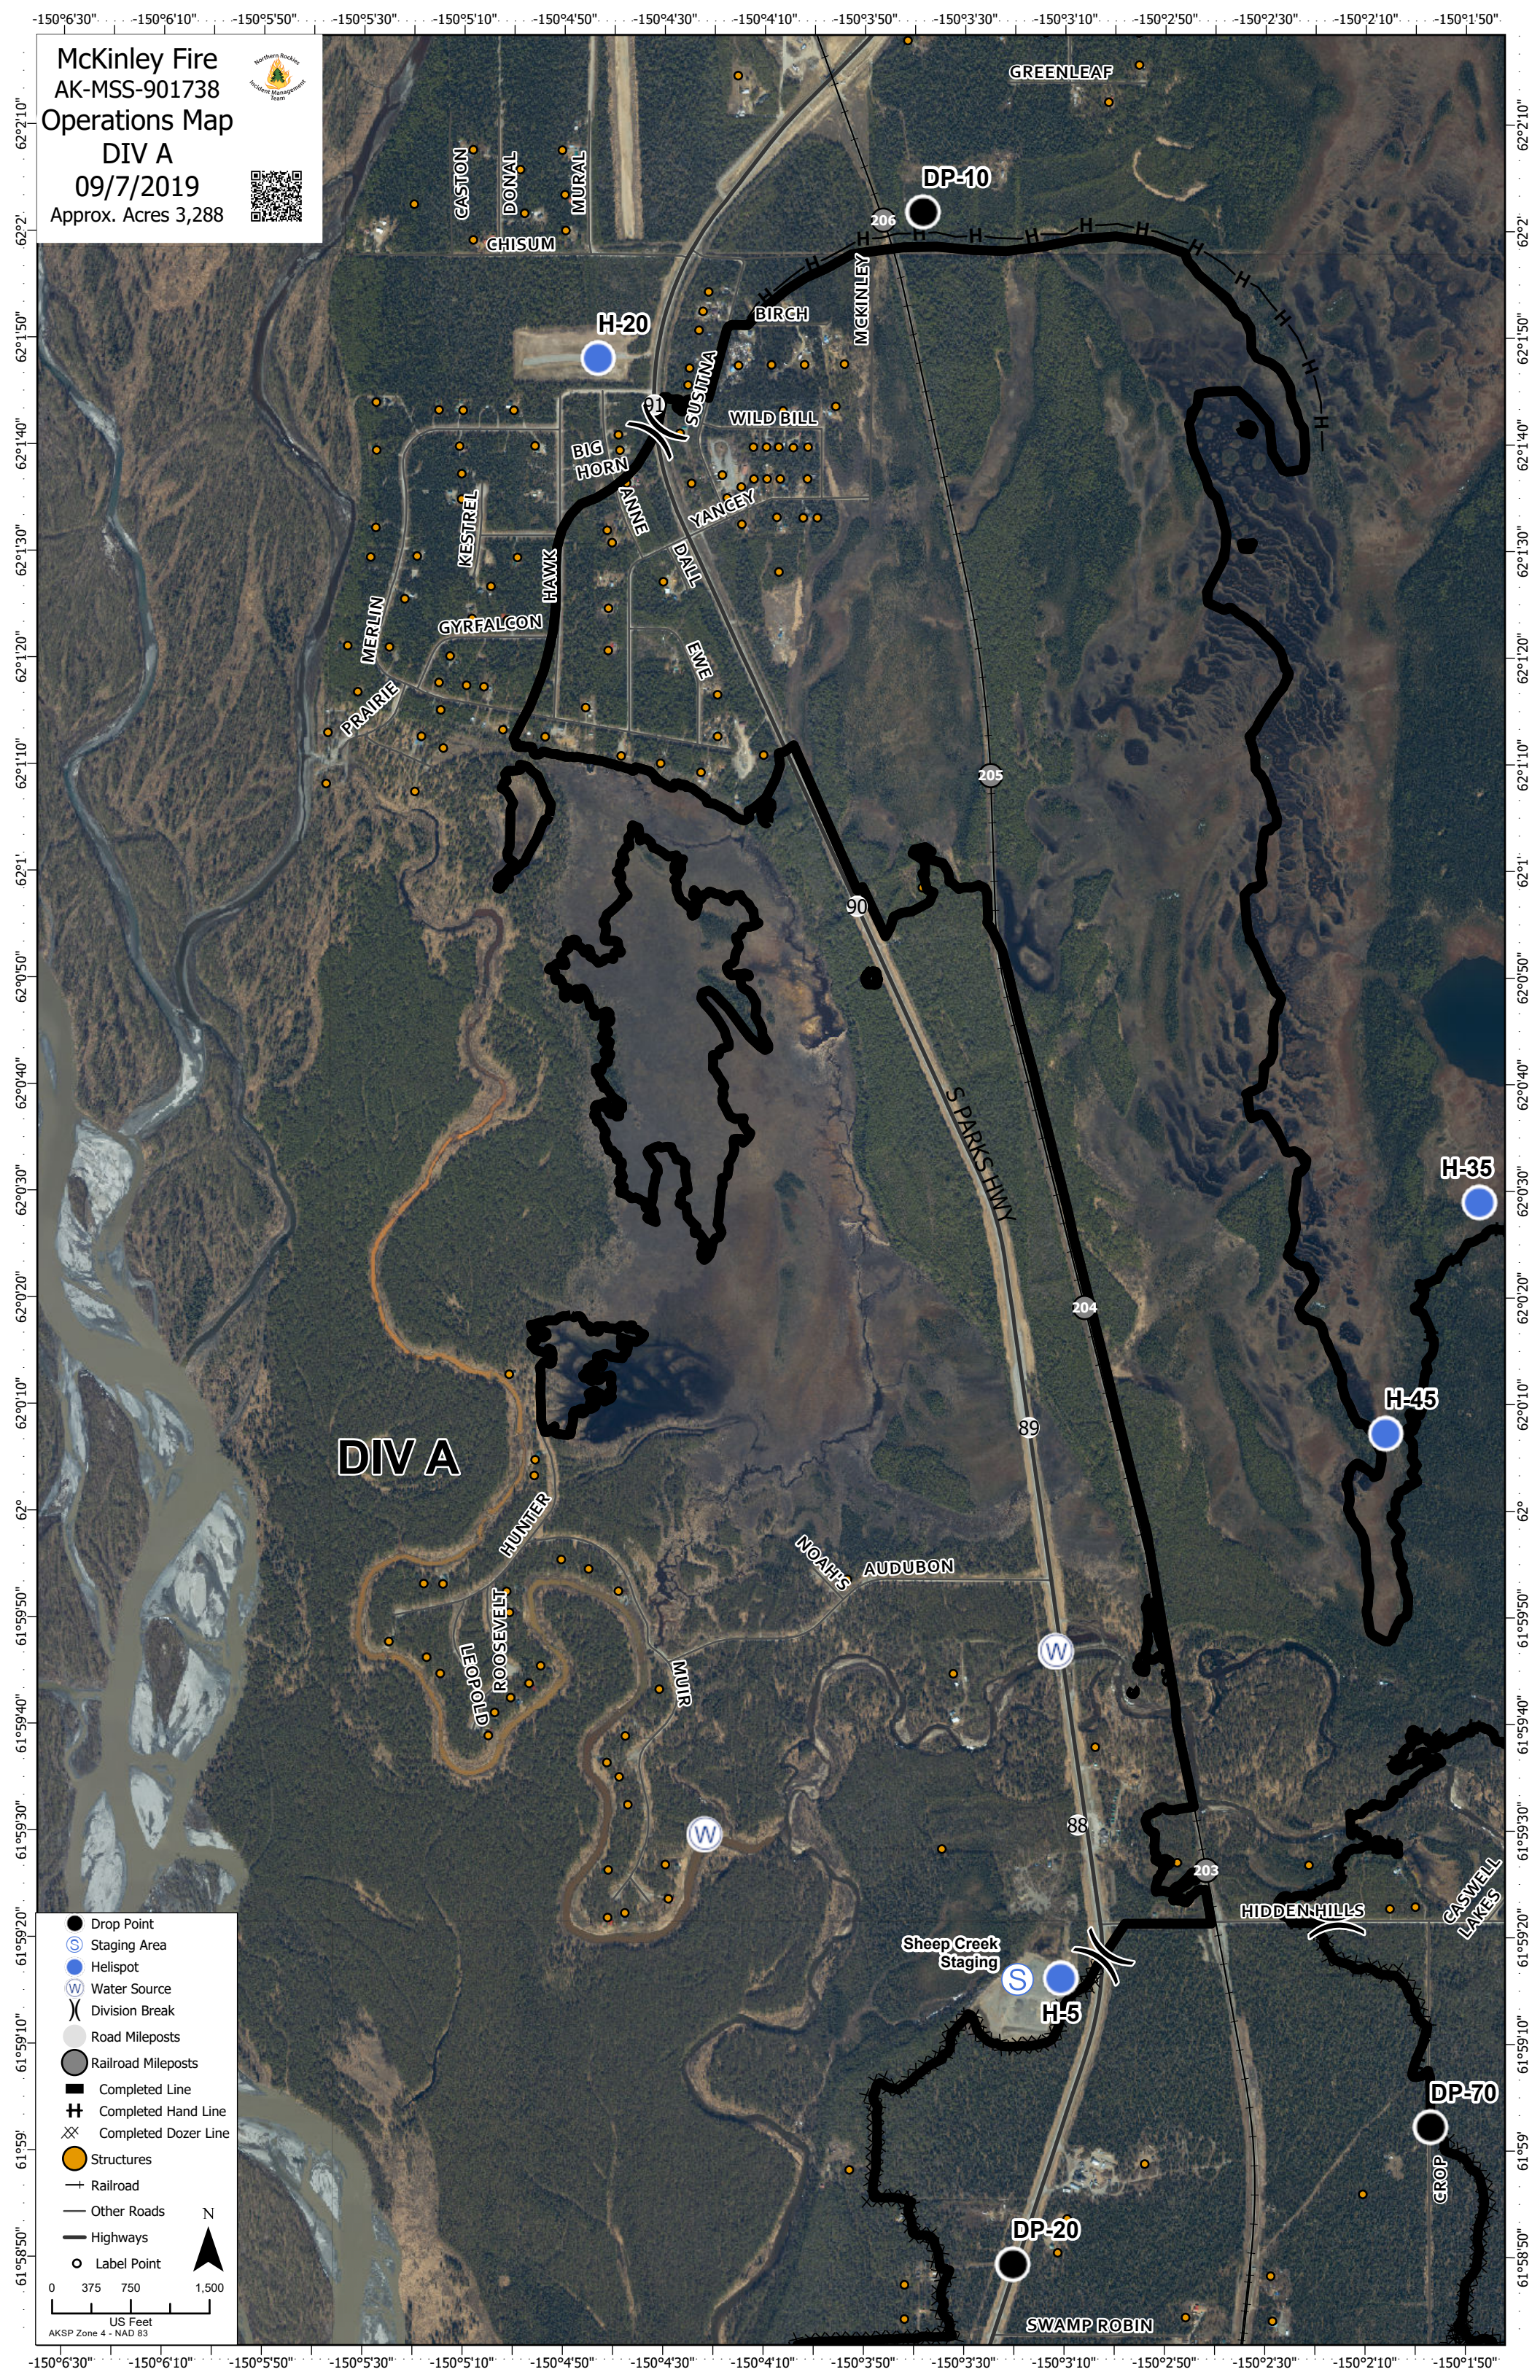

McKinley Fire
 AK-MSS-901738
 Operations Map
 DIV A
 09/7/2019
 Approx. Acres 3,288

DIV A

- Drop Point
- Ⓢ Staging Area
- Helispot
- Ⓜ Water Source
- ⌘ Division Break
- Road Mileposts
- Railroad Mileposts
- Completed Line
- ⊕ Completed Hand Line
- ⊗ Completed Dozer Line
- Structures
- Railroad
- Other Roads
- Highways
- Label Point

0 375 750 1,500
 US Feet
 AKSP Zone 4 - NAD 83