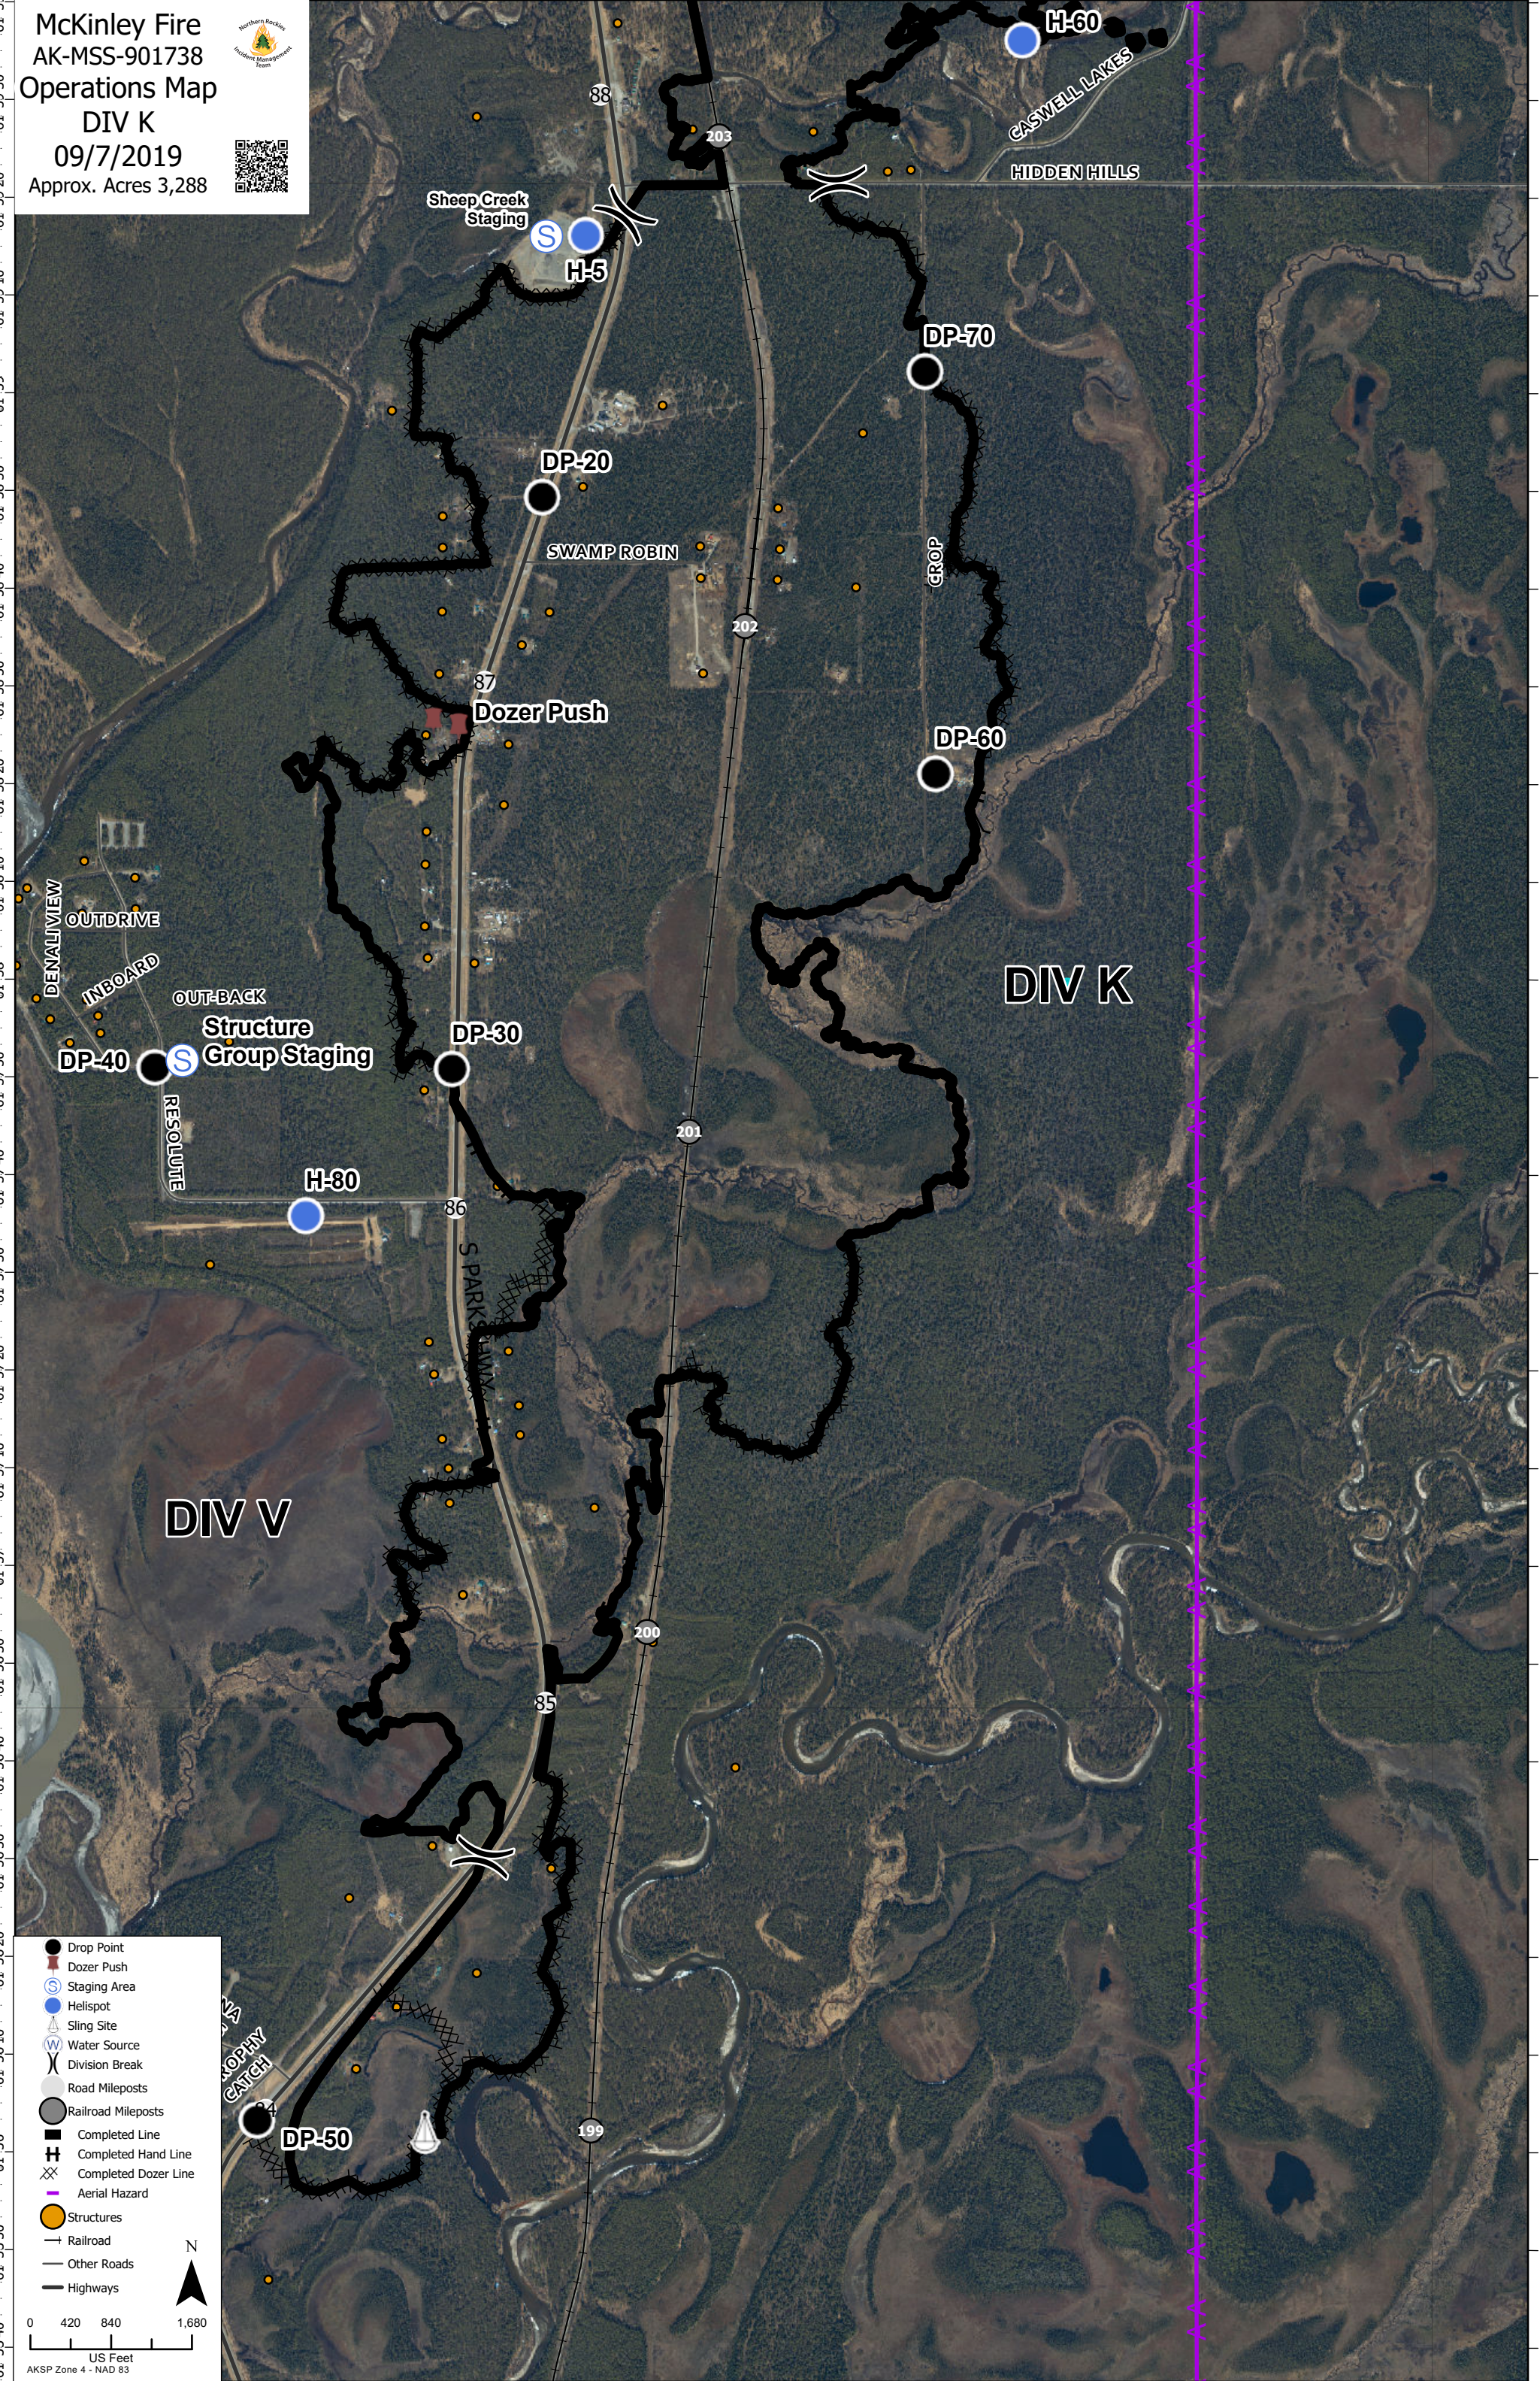

McKinley Fire  
 AK-MSS-901738  
 Operations Map  
 DIV K  
 09/7/2019  
 Approx. Acres 3,288

DIV V

DIV K

	Drop Point
	Dozer Push
	Staging Area
	Helispot
	Sling Site
	Water Source
	Division Break
	Road Mileposts
	Railroad Mileposts
	Completed Line
	Completed Hand Line
	Completed Dozer Line
	Aerial Hazard
	Structures
	Railroad
	Other Roads
	Highways

0 420 840 1,680  
 US Feet  
 AKSP Zone 4 - NAD 83