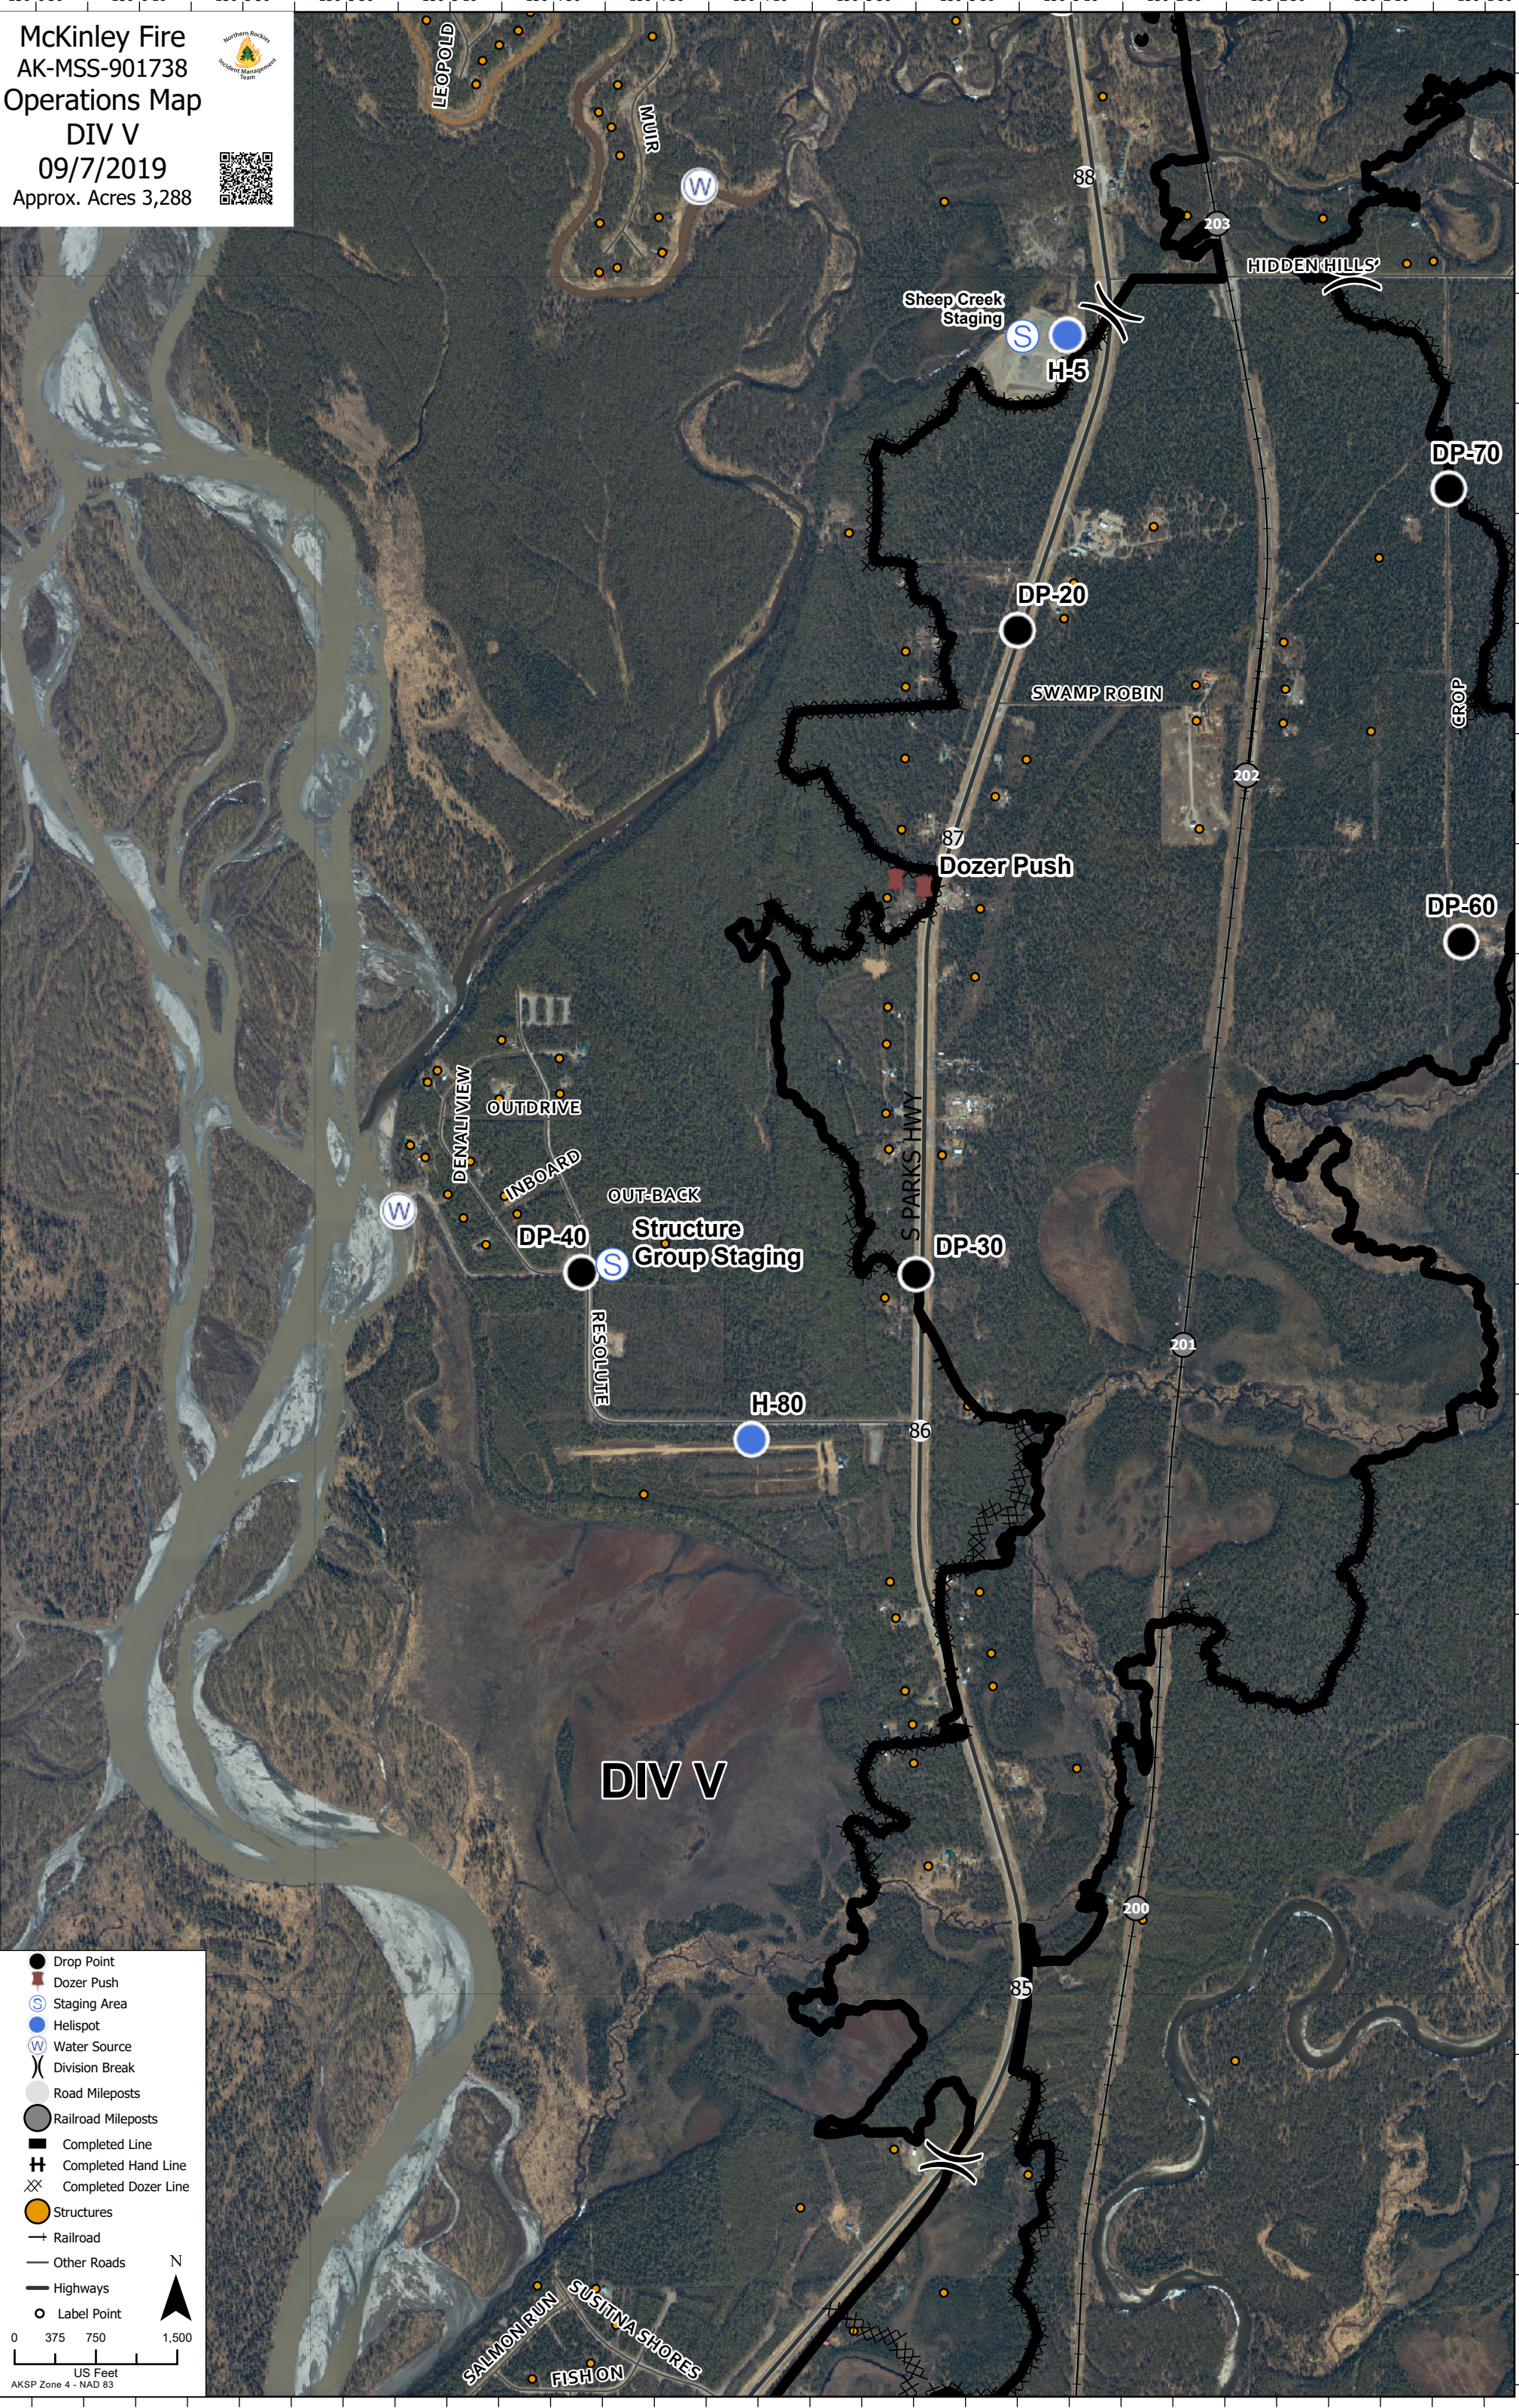

McKinley Fire  
 AK-MSS-901738  
 Operations Map  
 DIV V  
 09/7/2019  
 Approx. Acres 3,288

- Drop Point
- Dozer Push
- Staging Area
- Helispot
- Water Source
- Division Break
- Road Mileposts
- Railroad Mileposts
- Completed Line
- Completed Hand Line
- Completed Dozer Line
- Structures
- Railroad
- Other Roads
- Highways
- Label Point

0 375 750 1,500  
 US Feet  
 AKSP Zone 4 - NAD 83

N