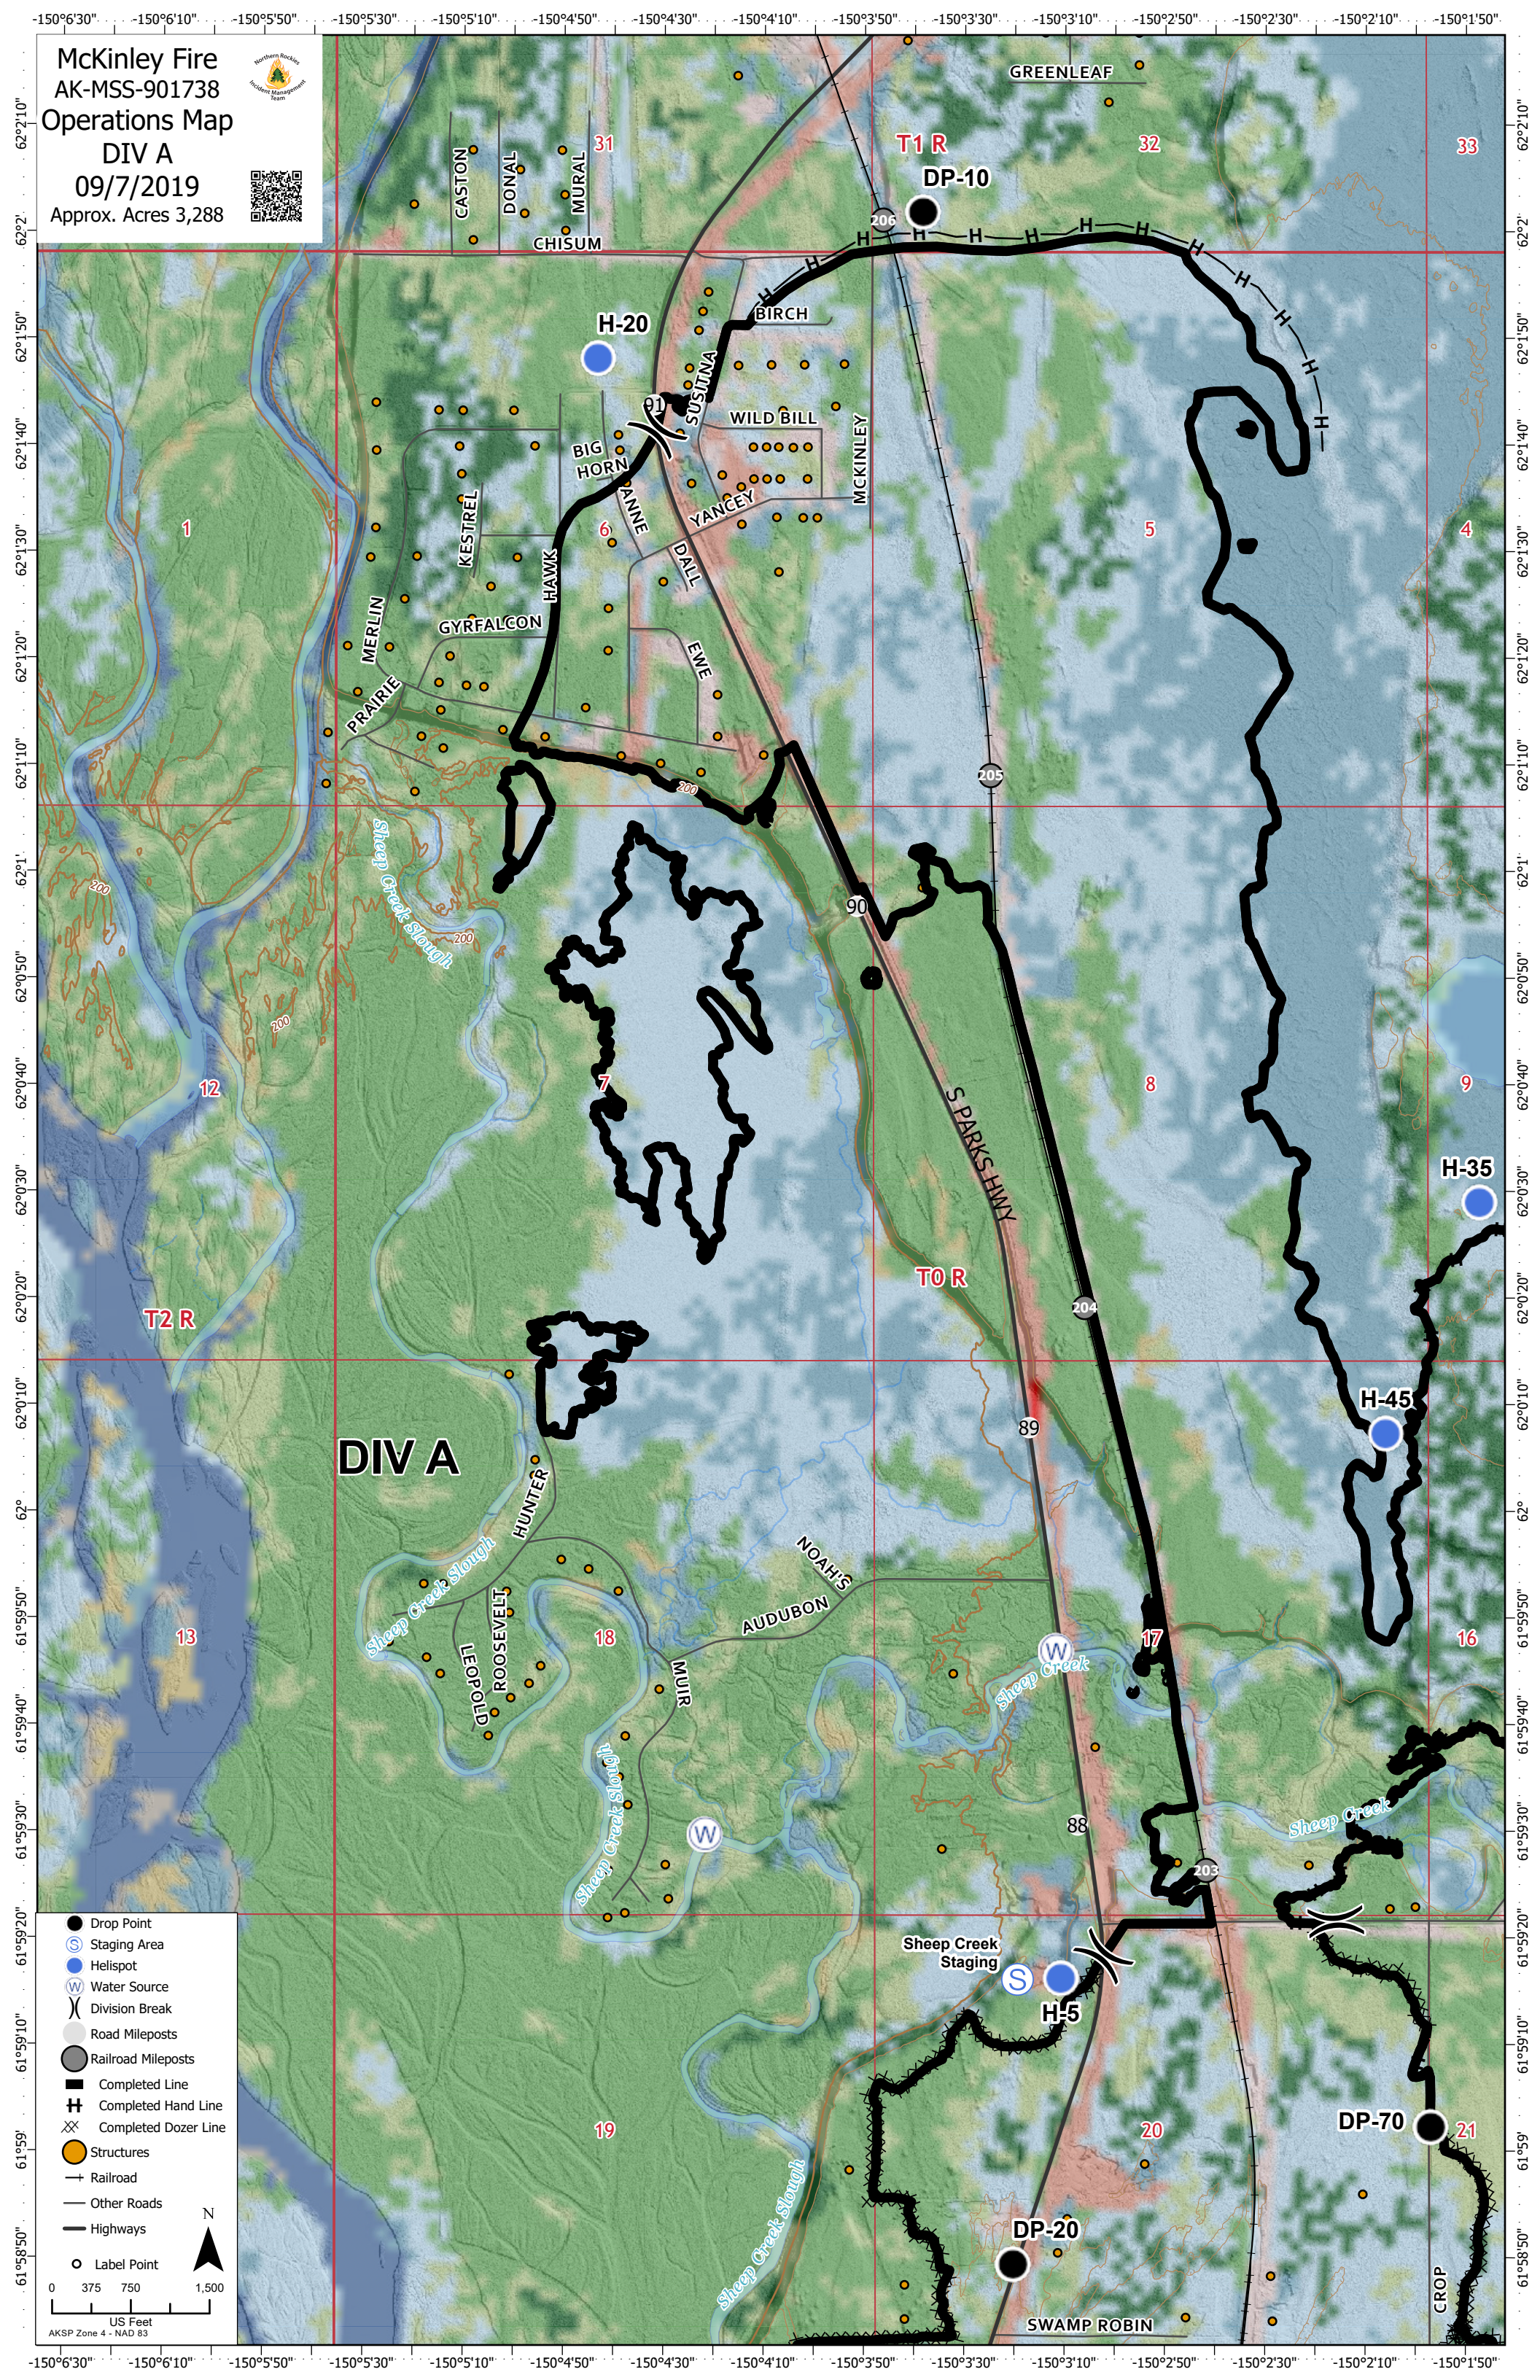

McKinley Fire  
 AK-MSS-901738  
 Operations Map  
 DIV A  
 09/7/2019  
 Approx. Acres 3,288

**DIV A**

- Drop Point
- ⊙ Staging Area
- Helispot
- ⊙ Water Source
- ⌘ Division Break
- Road Mileposts
- Railroad Mileposts
- ▬ Completed Line
- ⊕ Completed Hand Line
- ⊗ Completed Dozer Line
- Structures
- Railroad
- Other Roads
- Highways
- Label Point