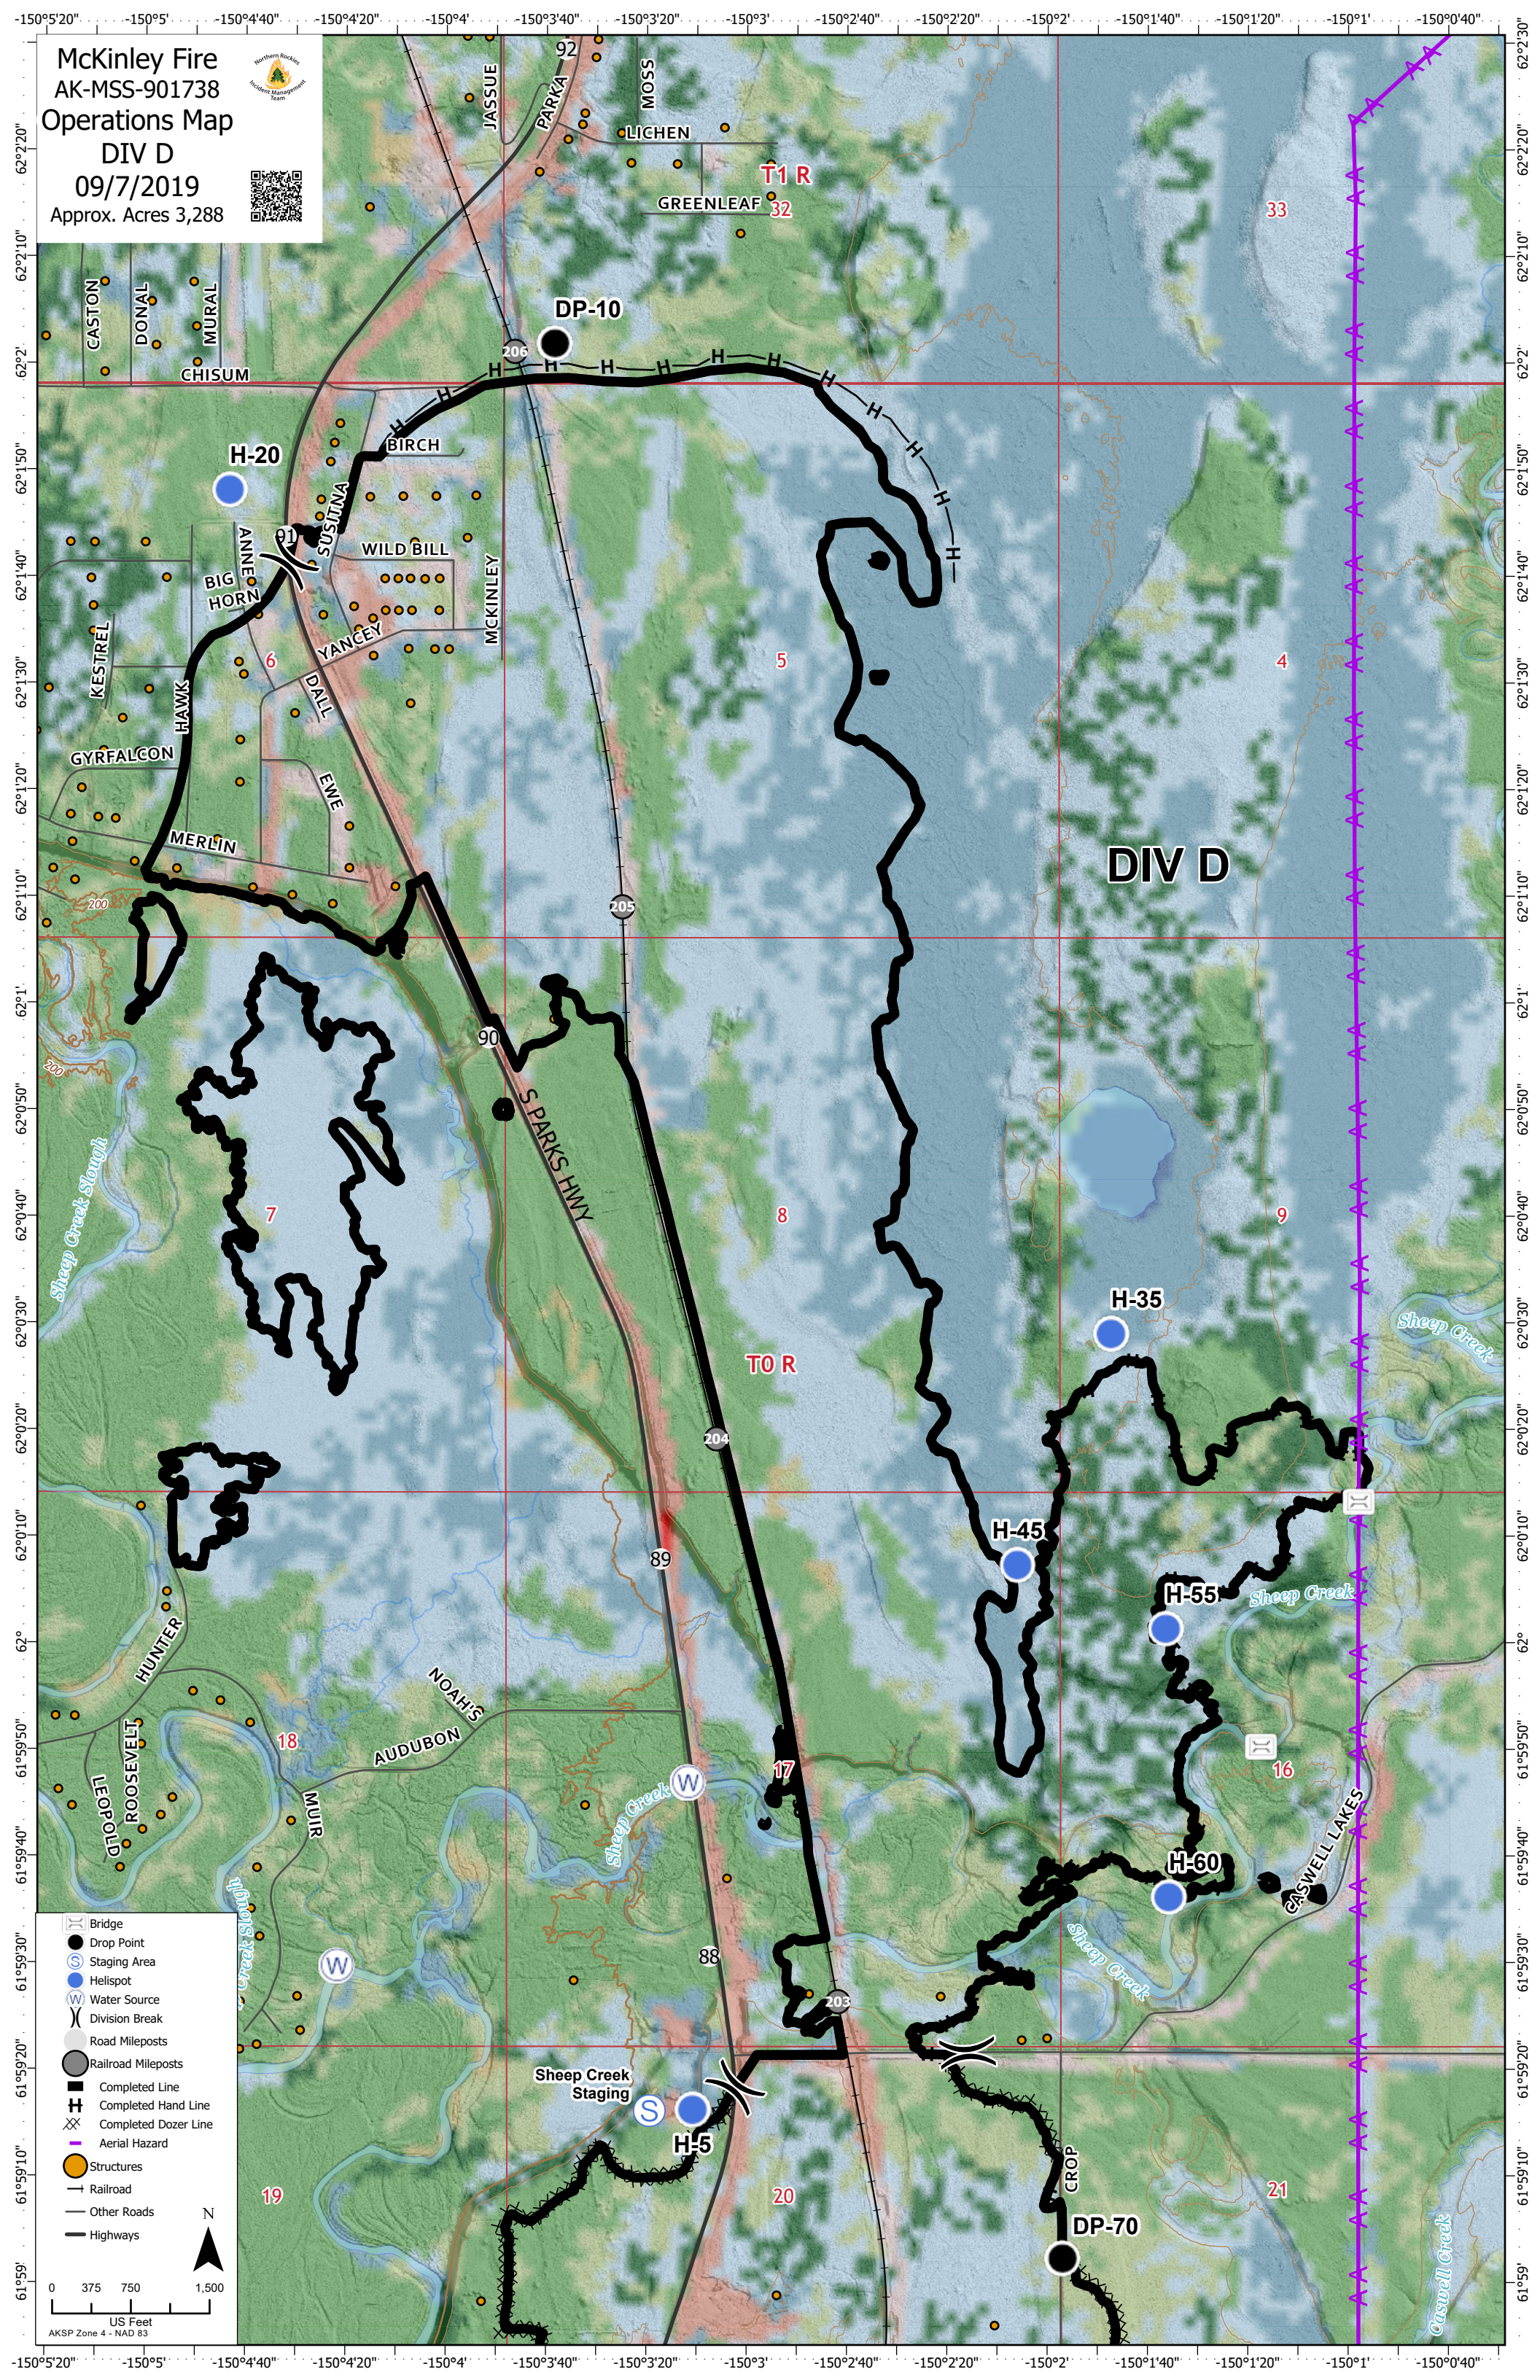

McKinley Fire  
 AK-MSS-901738  
 Operations Map  
 DIV D  
 09/7/2019  
 Approx. Acres 3,288

	Bridge
	Drop Point
	Staging Area
	Helispot
	Water Source
	Division Break
	Road Mileposts
	Railroad Mileposts
	Completed Line
	Completed Hand Line
	Completed Dozer Line
	Aerial Hazard
	Structures
	Railroad
	Other Roads
	Highways

0 375 750 1,500  
 US Feet  
 AKSP Zone 4 - NAD 83