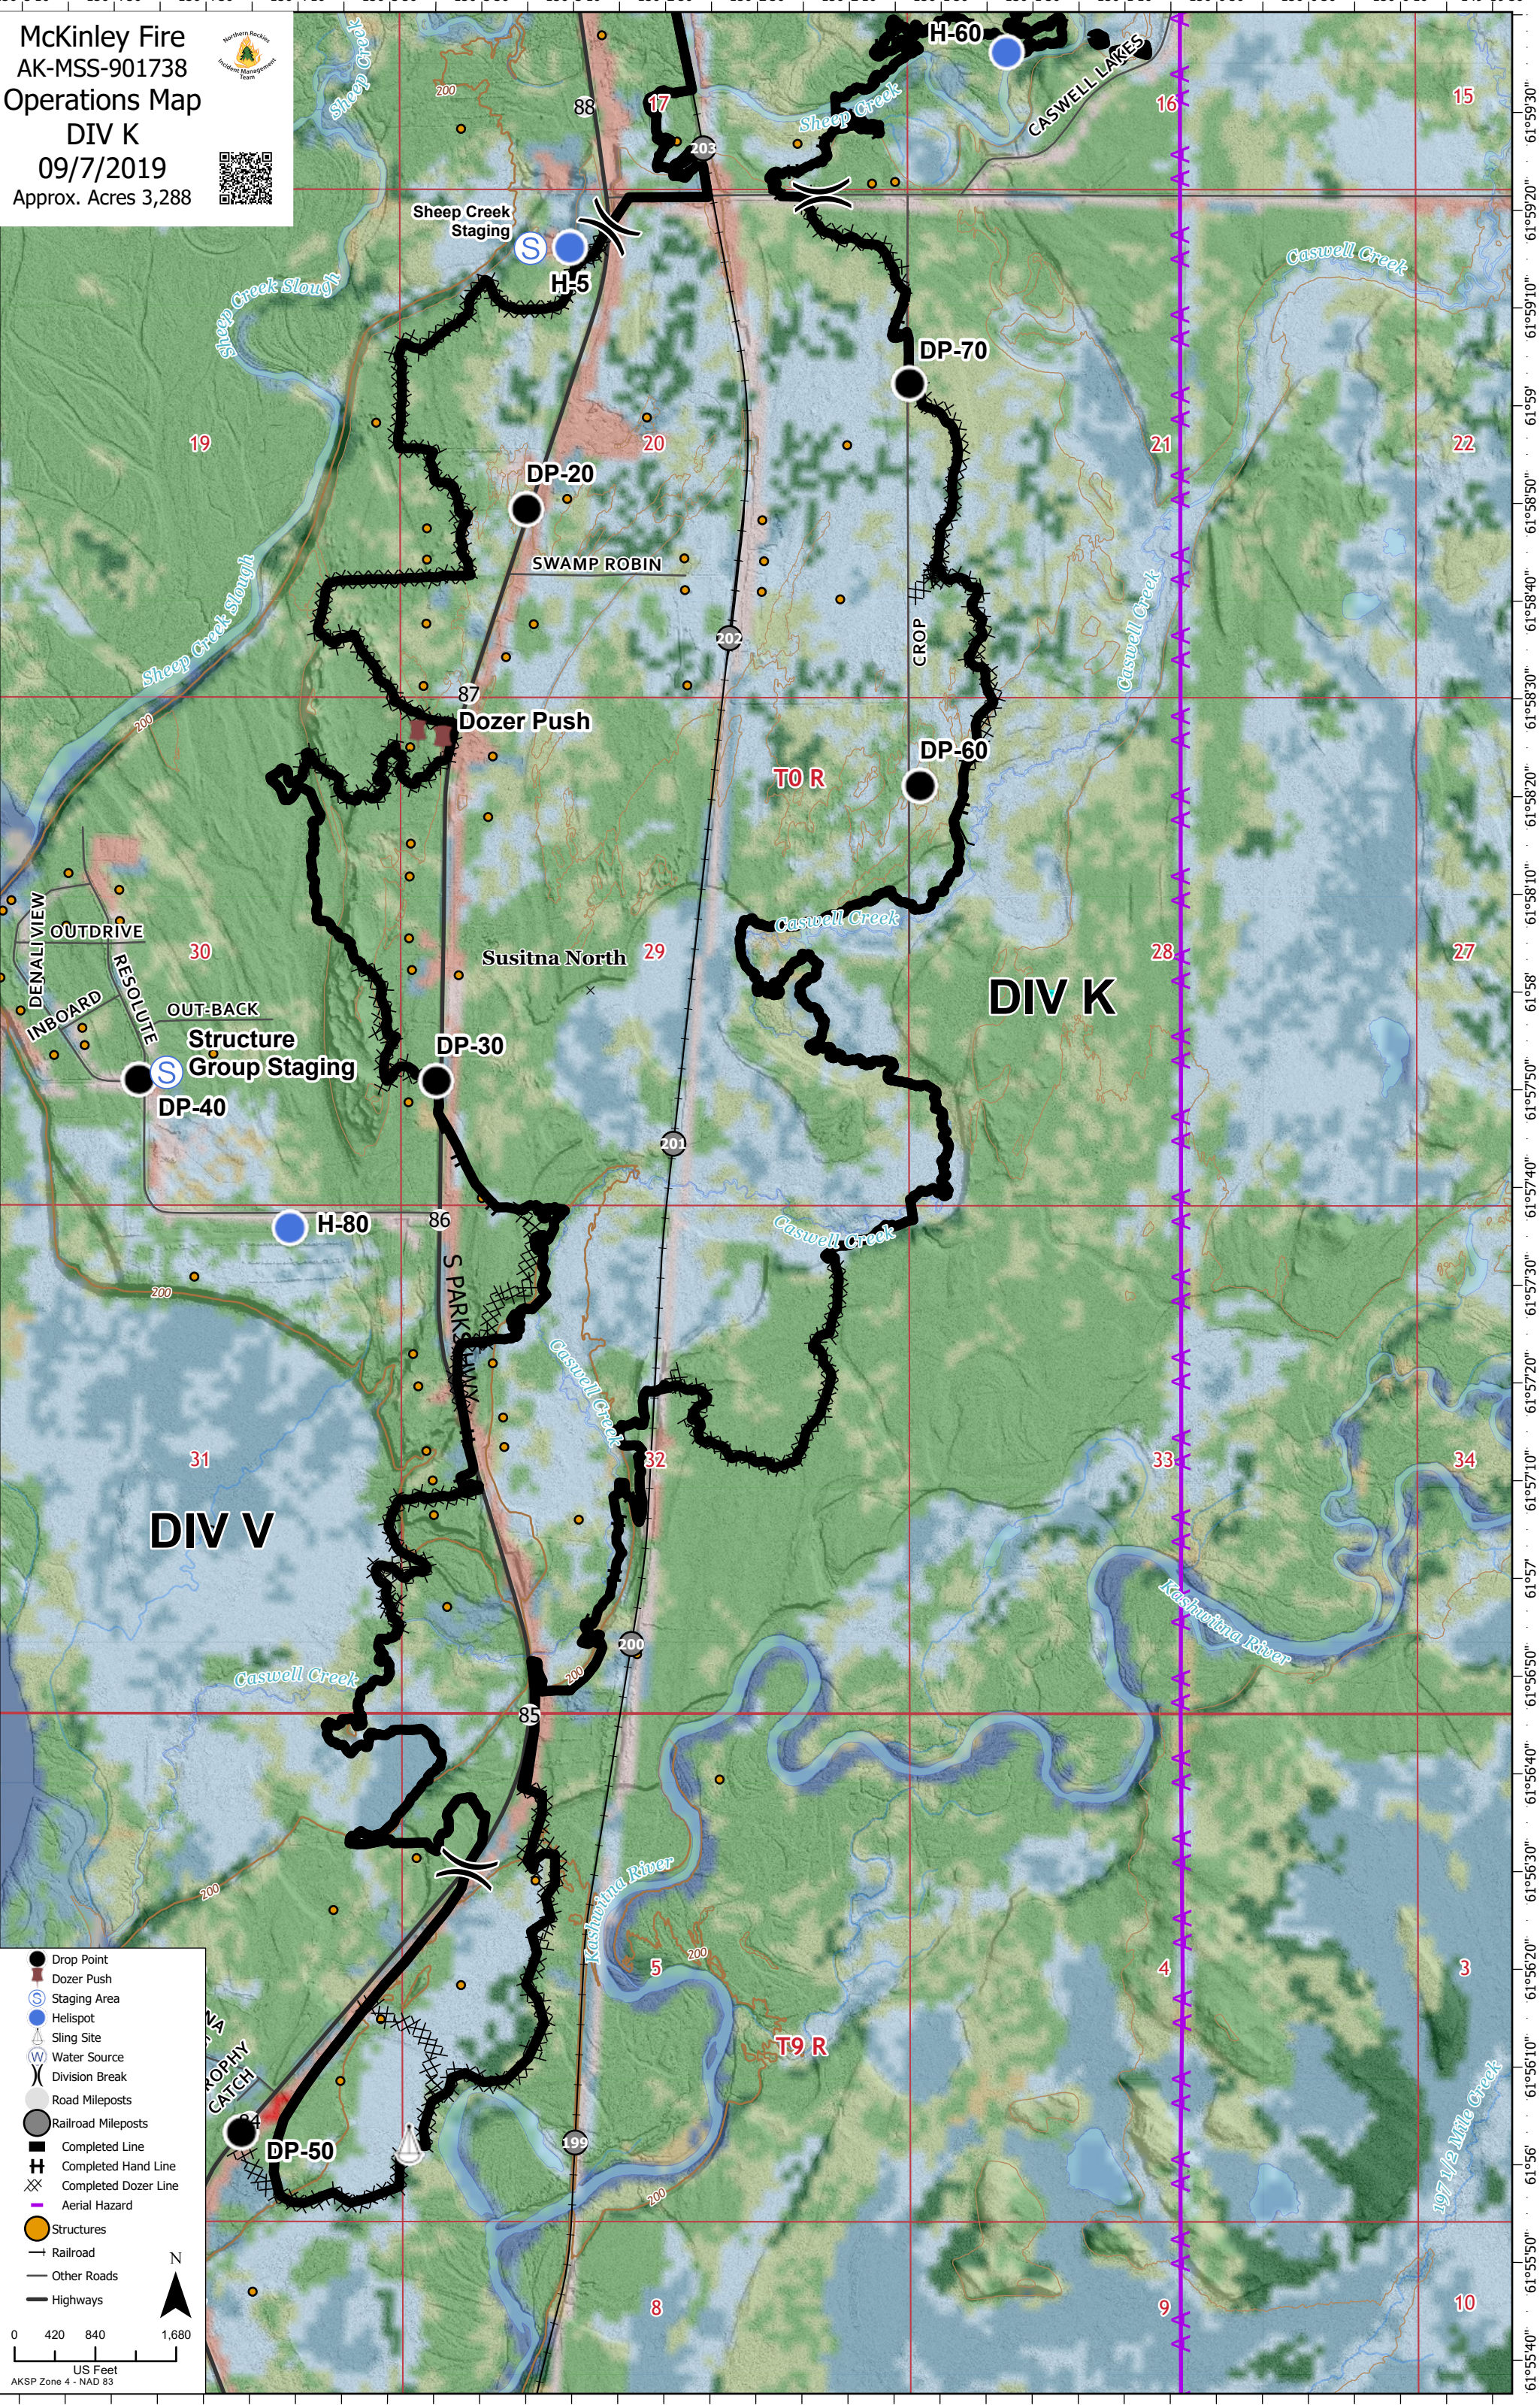

McKinley Fire
 AK-MSS-901738
 Operations Map
 DIV K
 09/7/2019
 Approx. Acres 3,288

	Drop Point
	Dozer Push
	Staging Area
	Helispot
	Sling Site
	Water Source
	Division Break
	Road Mileposts
	Railroad Mileposts
	Completed Line
	Completed Hand Line
	Completed Dozer Line
	Aerial Hazard
	Structures
	Railroad
	Other Roads
	Highways

0 420 840 1,680
 US Feet
 AKSP Zone 4 - NAD 83