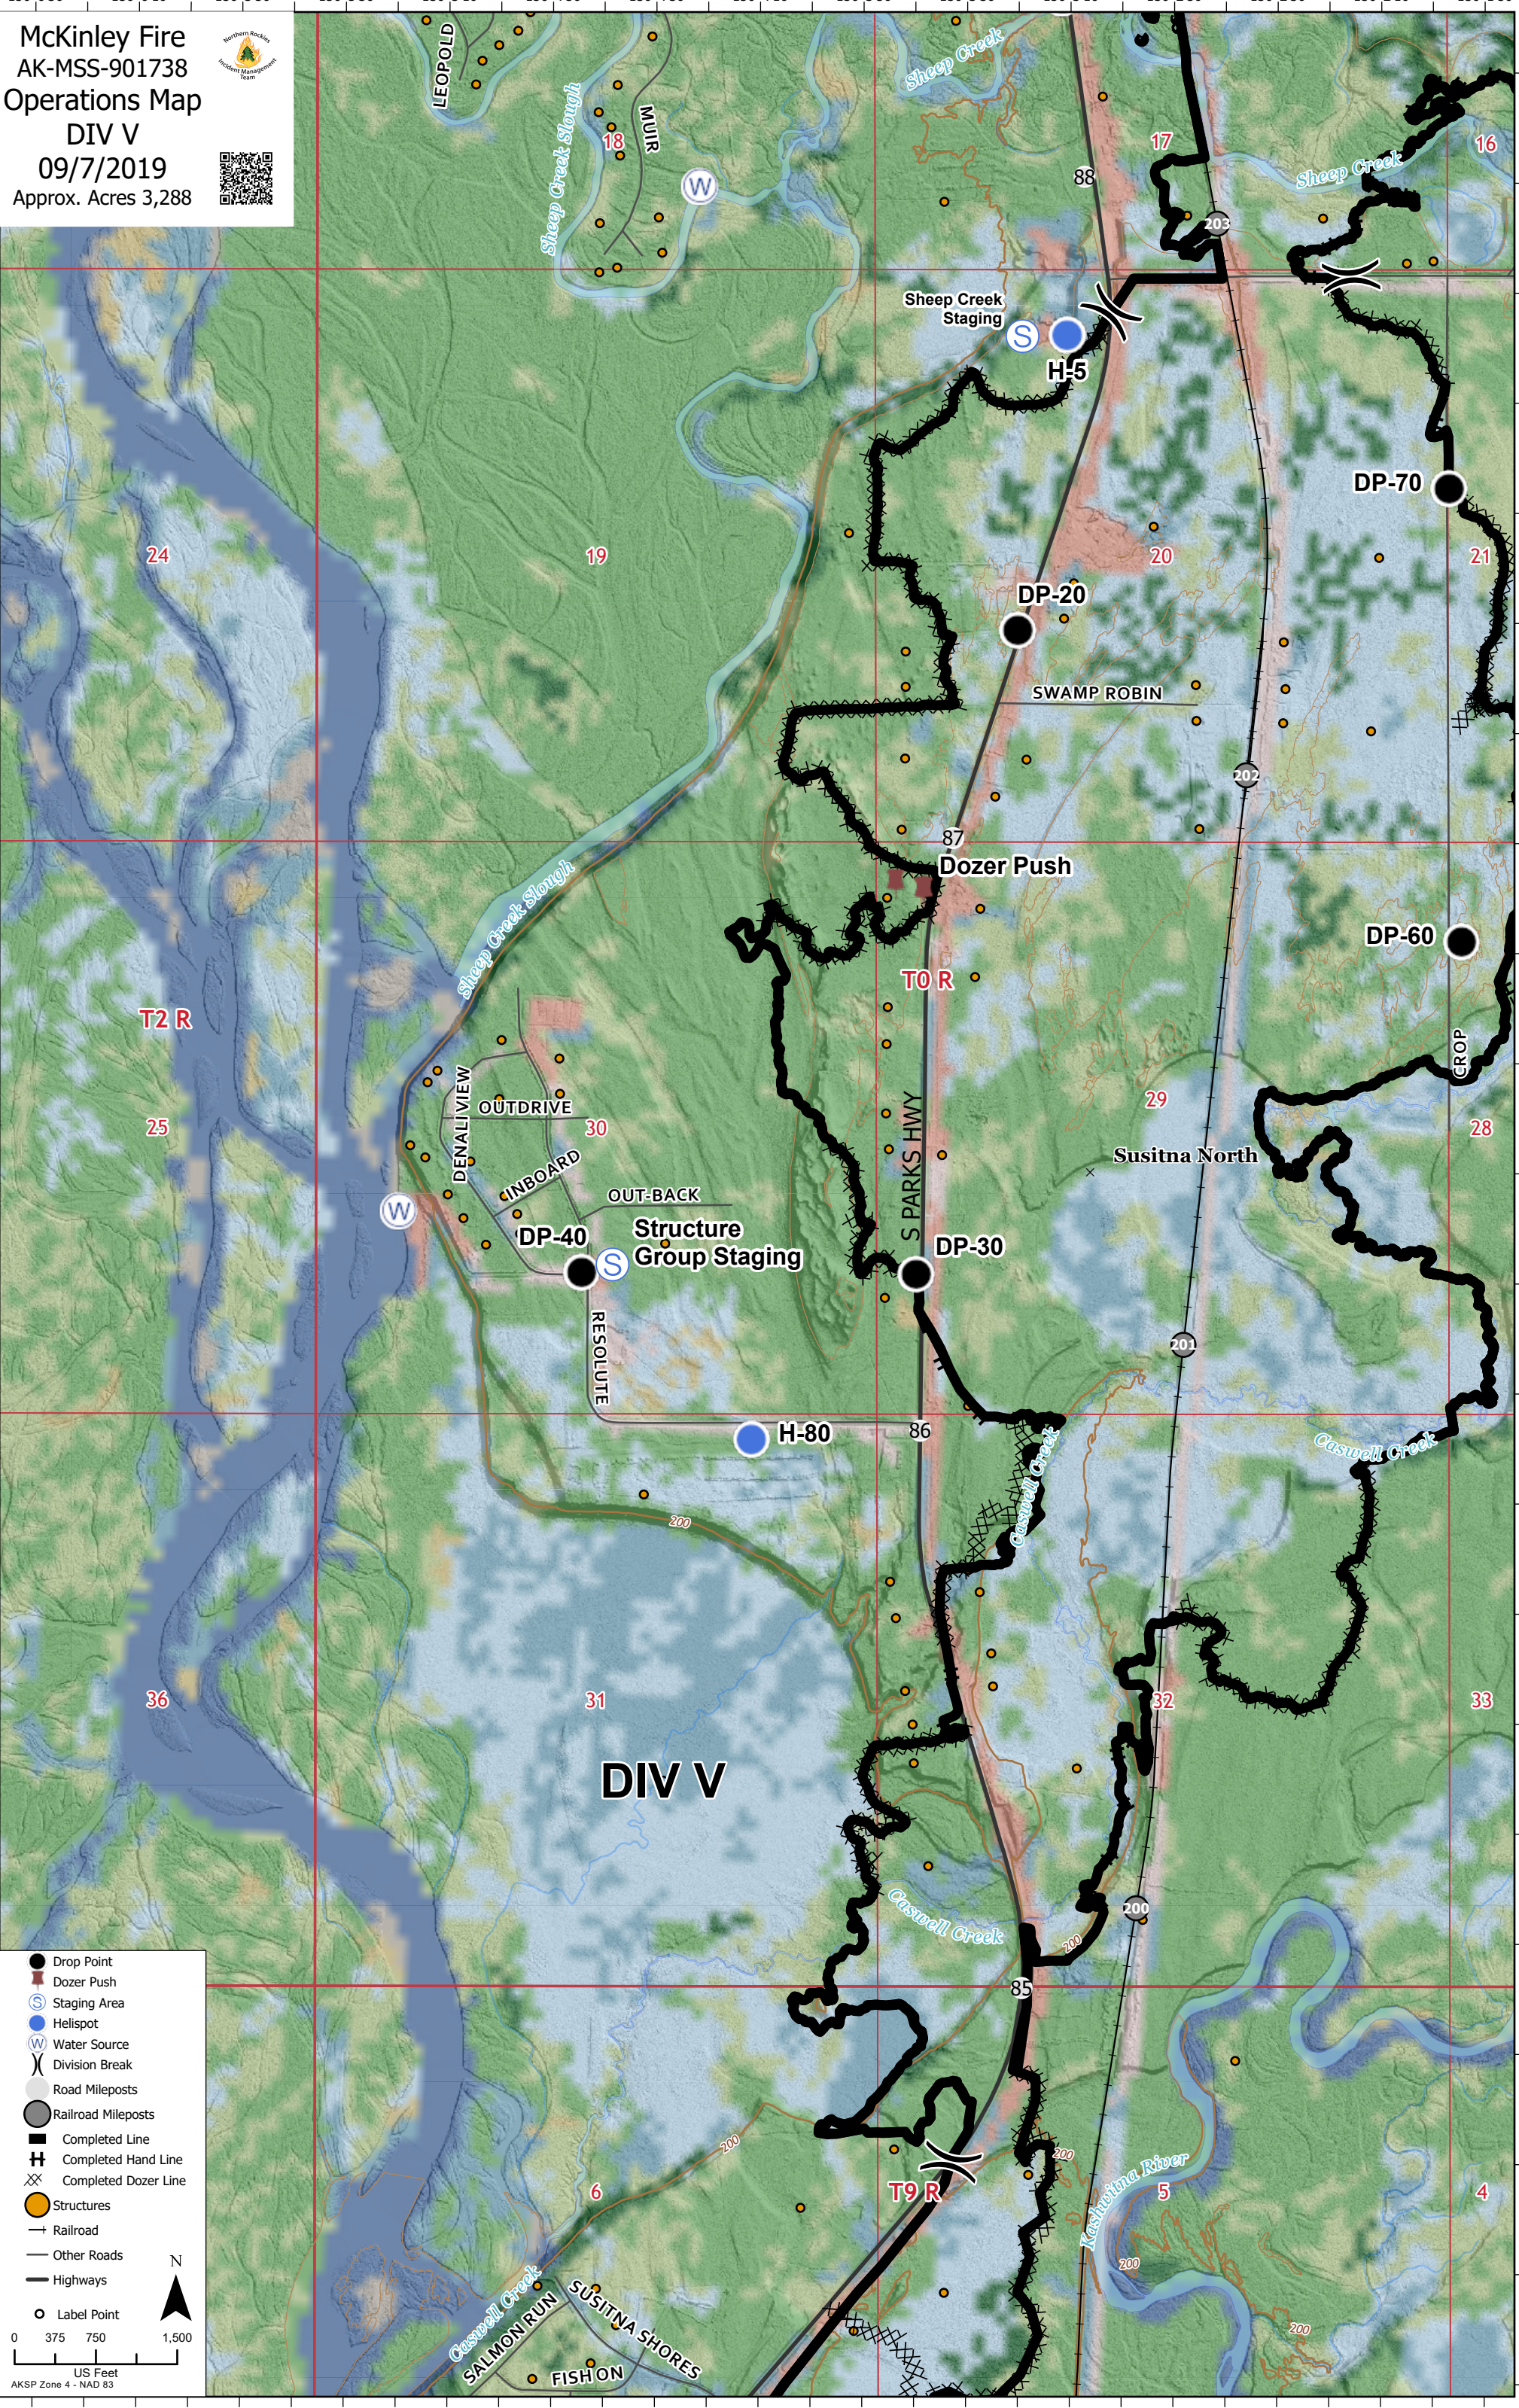

McKinley Fire
 AK-MSS-901738
 Operations Map
 DIV V
 09/7/2019
 Approx. Acres 3,288

Legend

- Drop Point
- Dozer Push
- Staging Area
- Helispot
- W Water Source
- ⌘ Division Break
- Road Mileposts
- Railroad Mileposts
- Completed Line
- ⌘ Completed Hand Line
- ⌘ Completed Dozer Line
- Structures
- Railroad
- Other Roads
- Highways
- Label Point

0 375 750 1,500
 US Feet
 AKSP Zone 4 - NAD 83

N