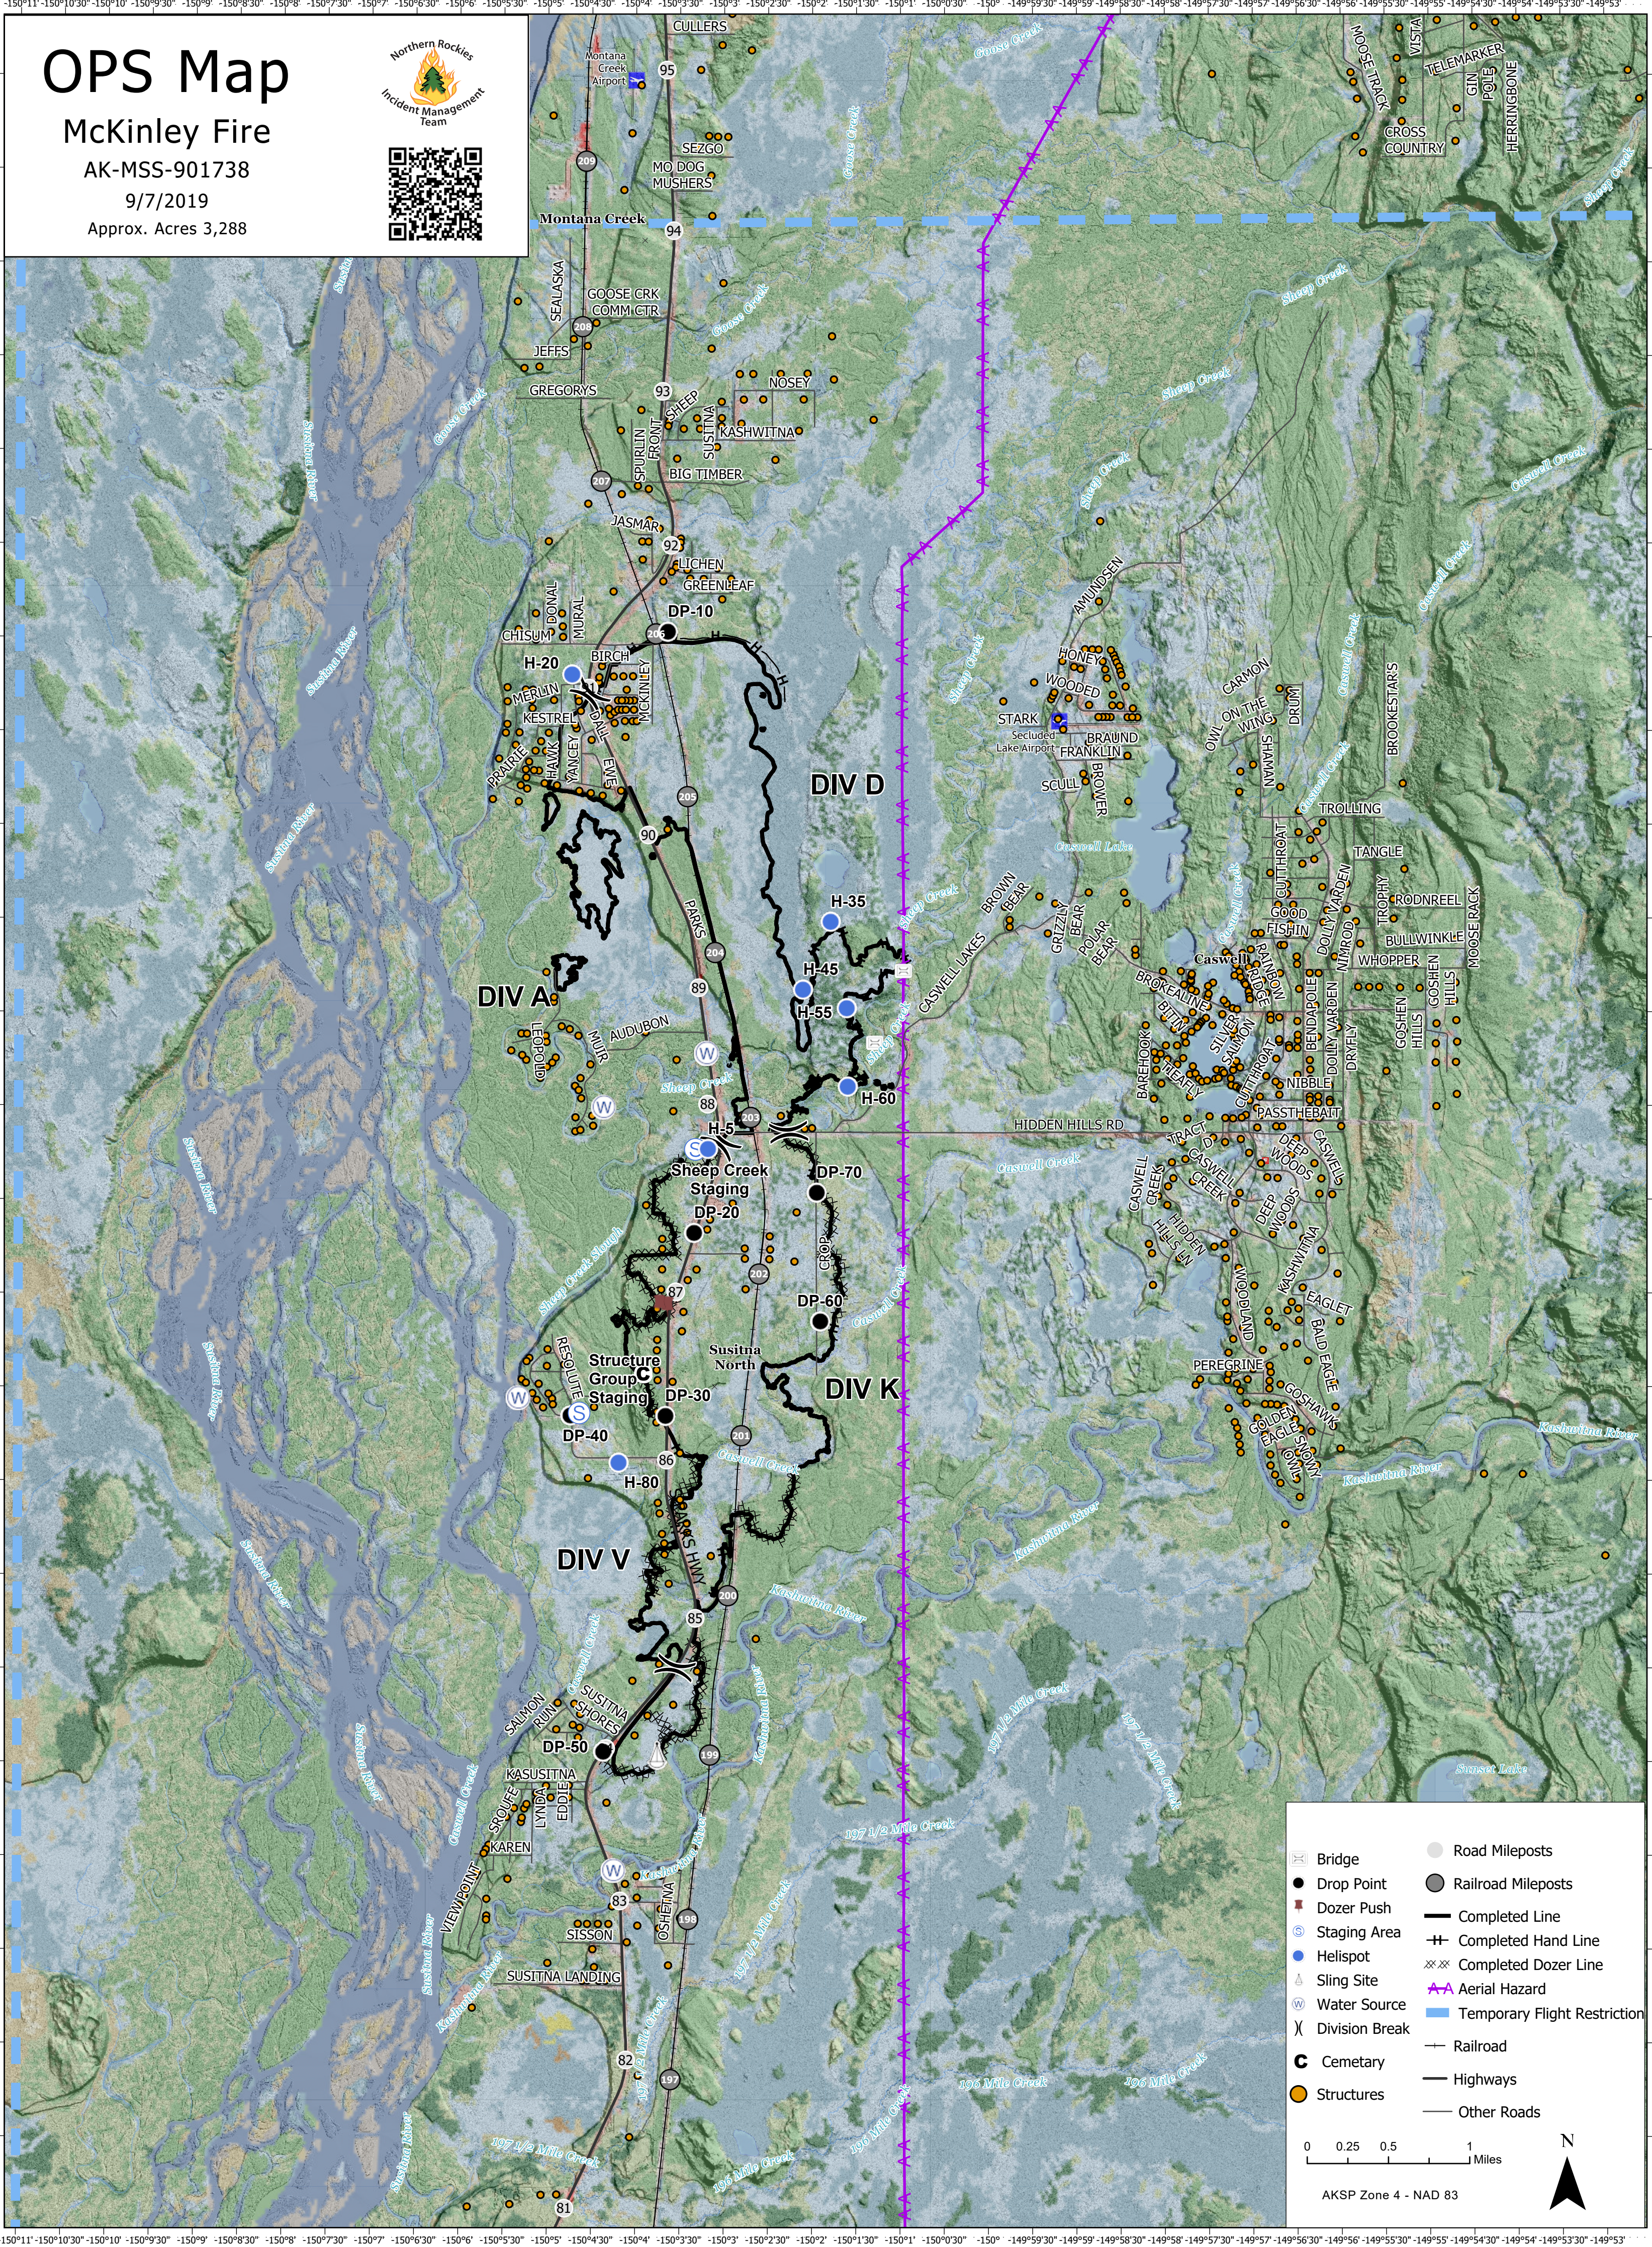

OPS Map

McKinley Fire

AK-MSS-901738

9/7/2019

Approx. Acres 3,288

	Bridge		Road Mileposts
	Drop Point		Railroad Mileposts
	Dozer Push		Completed Line
	Staging Area		Completed Hand Line
	Helispot		Completed Dozer Line
	Sling Site		Aerial Hazard
	Water Source		Temporary Flight Restriction
	Division Break		Railroad
	Cemetery		Highways
	Structures		Other Roads

0 0.25 0.5 1 Miles

AKSP Zone 4 - NAD 83