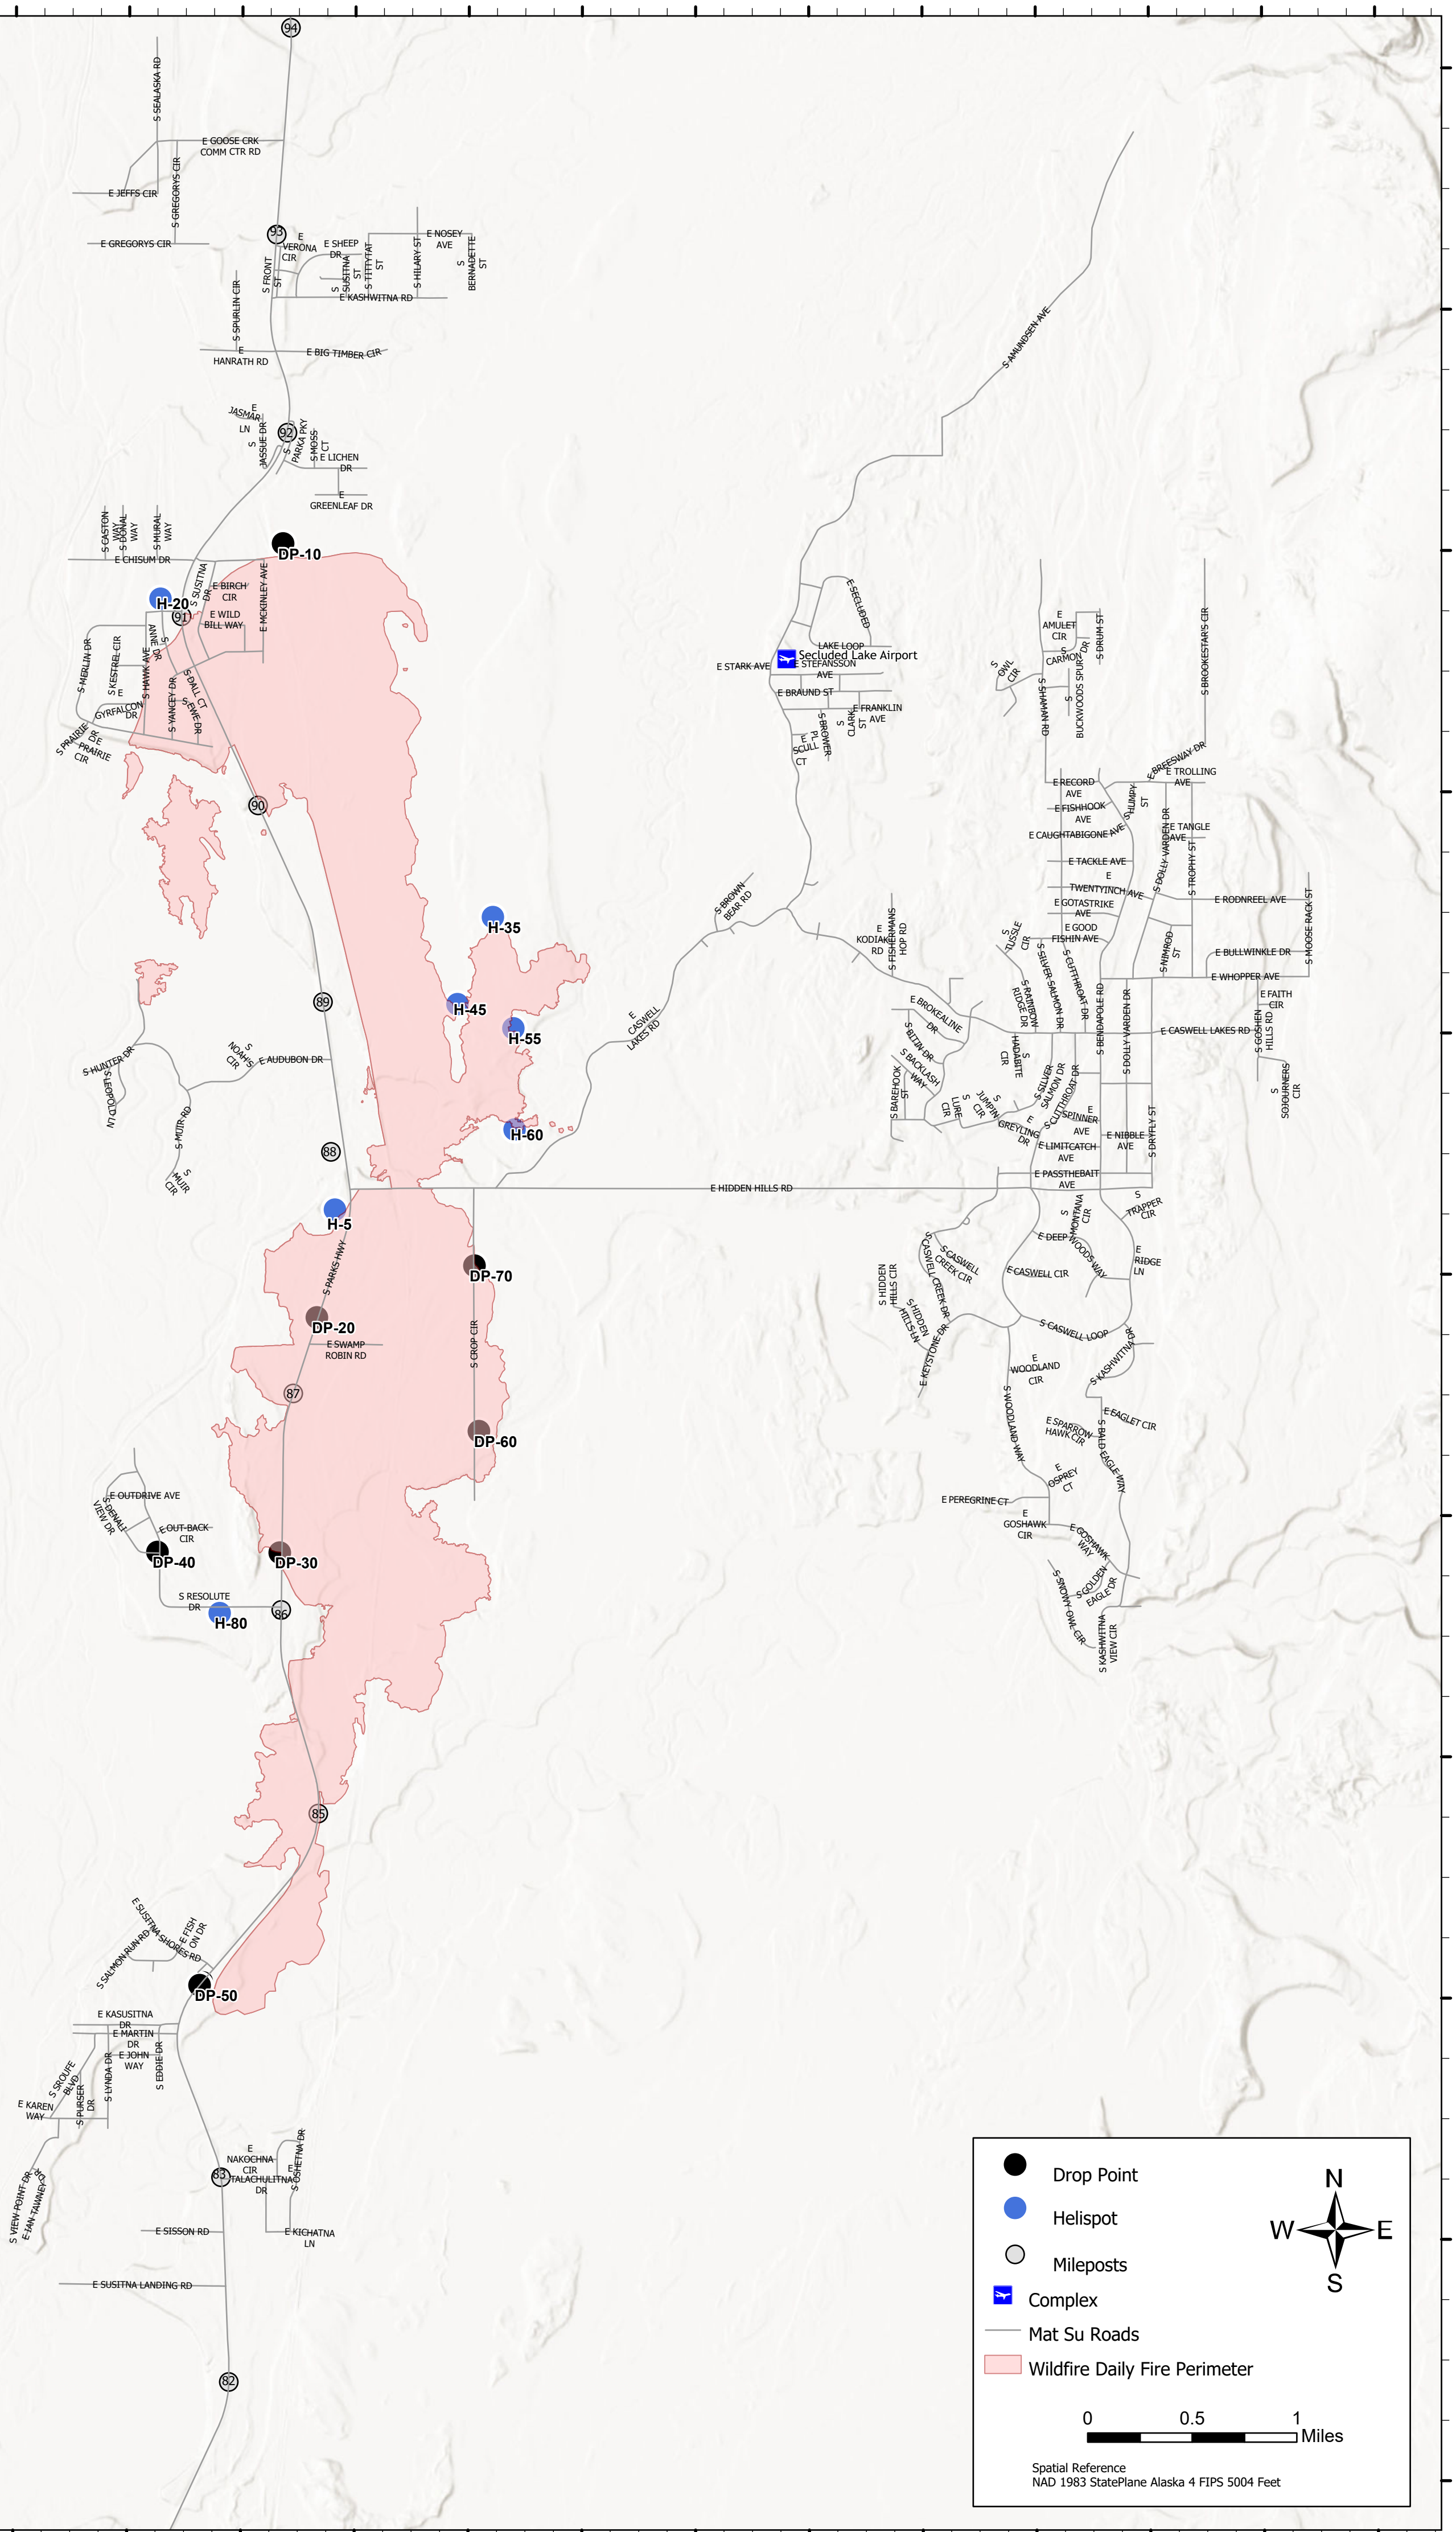

# McKinley Fire AK-MSS-901738 Transportation Map 09/07/2019

- Drop Point
- Helispot
- Mileposts
- Complex
- Mat Su Roads
- 
 Wildfire Daily Fire Perimeter

Spatial Reference  
NAD 1983 StatePlane Alaska 4 FIPS 5004 Feet