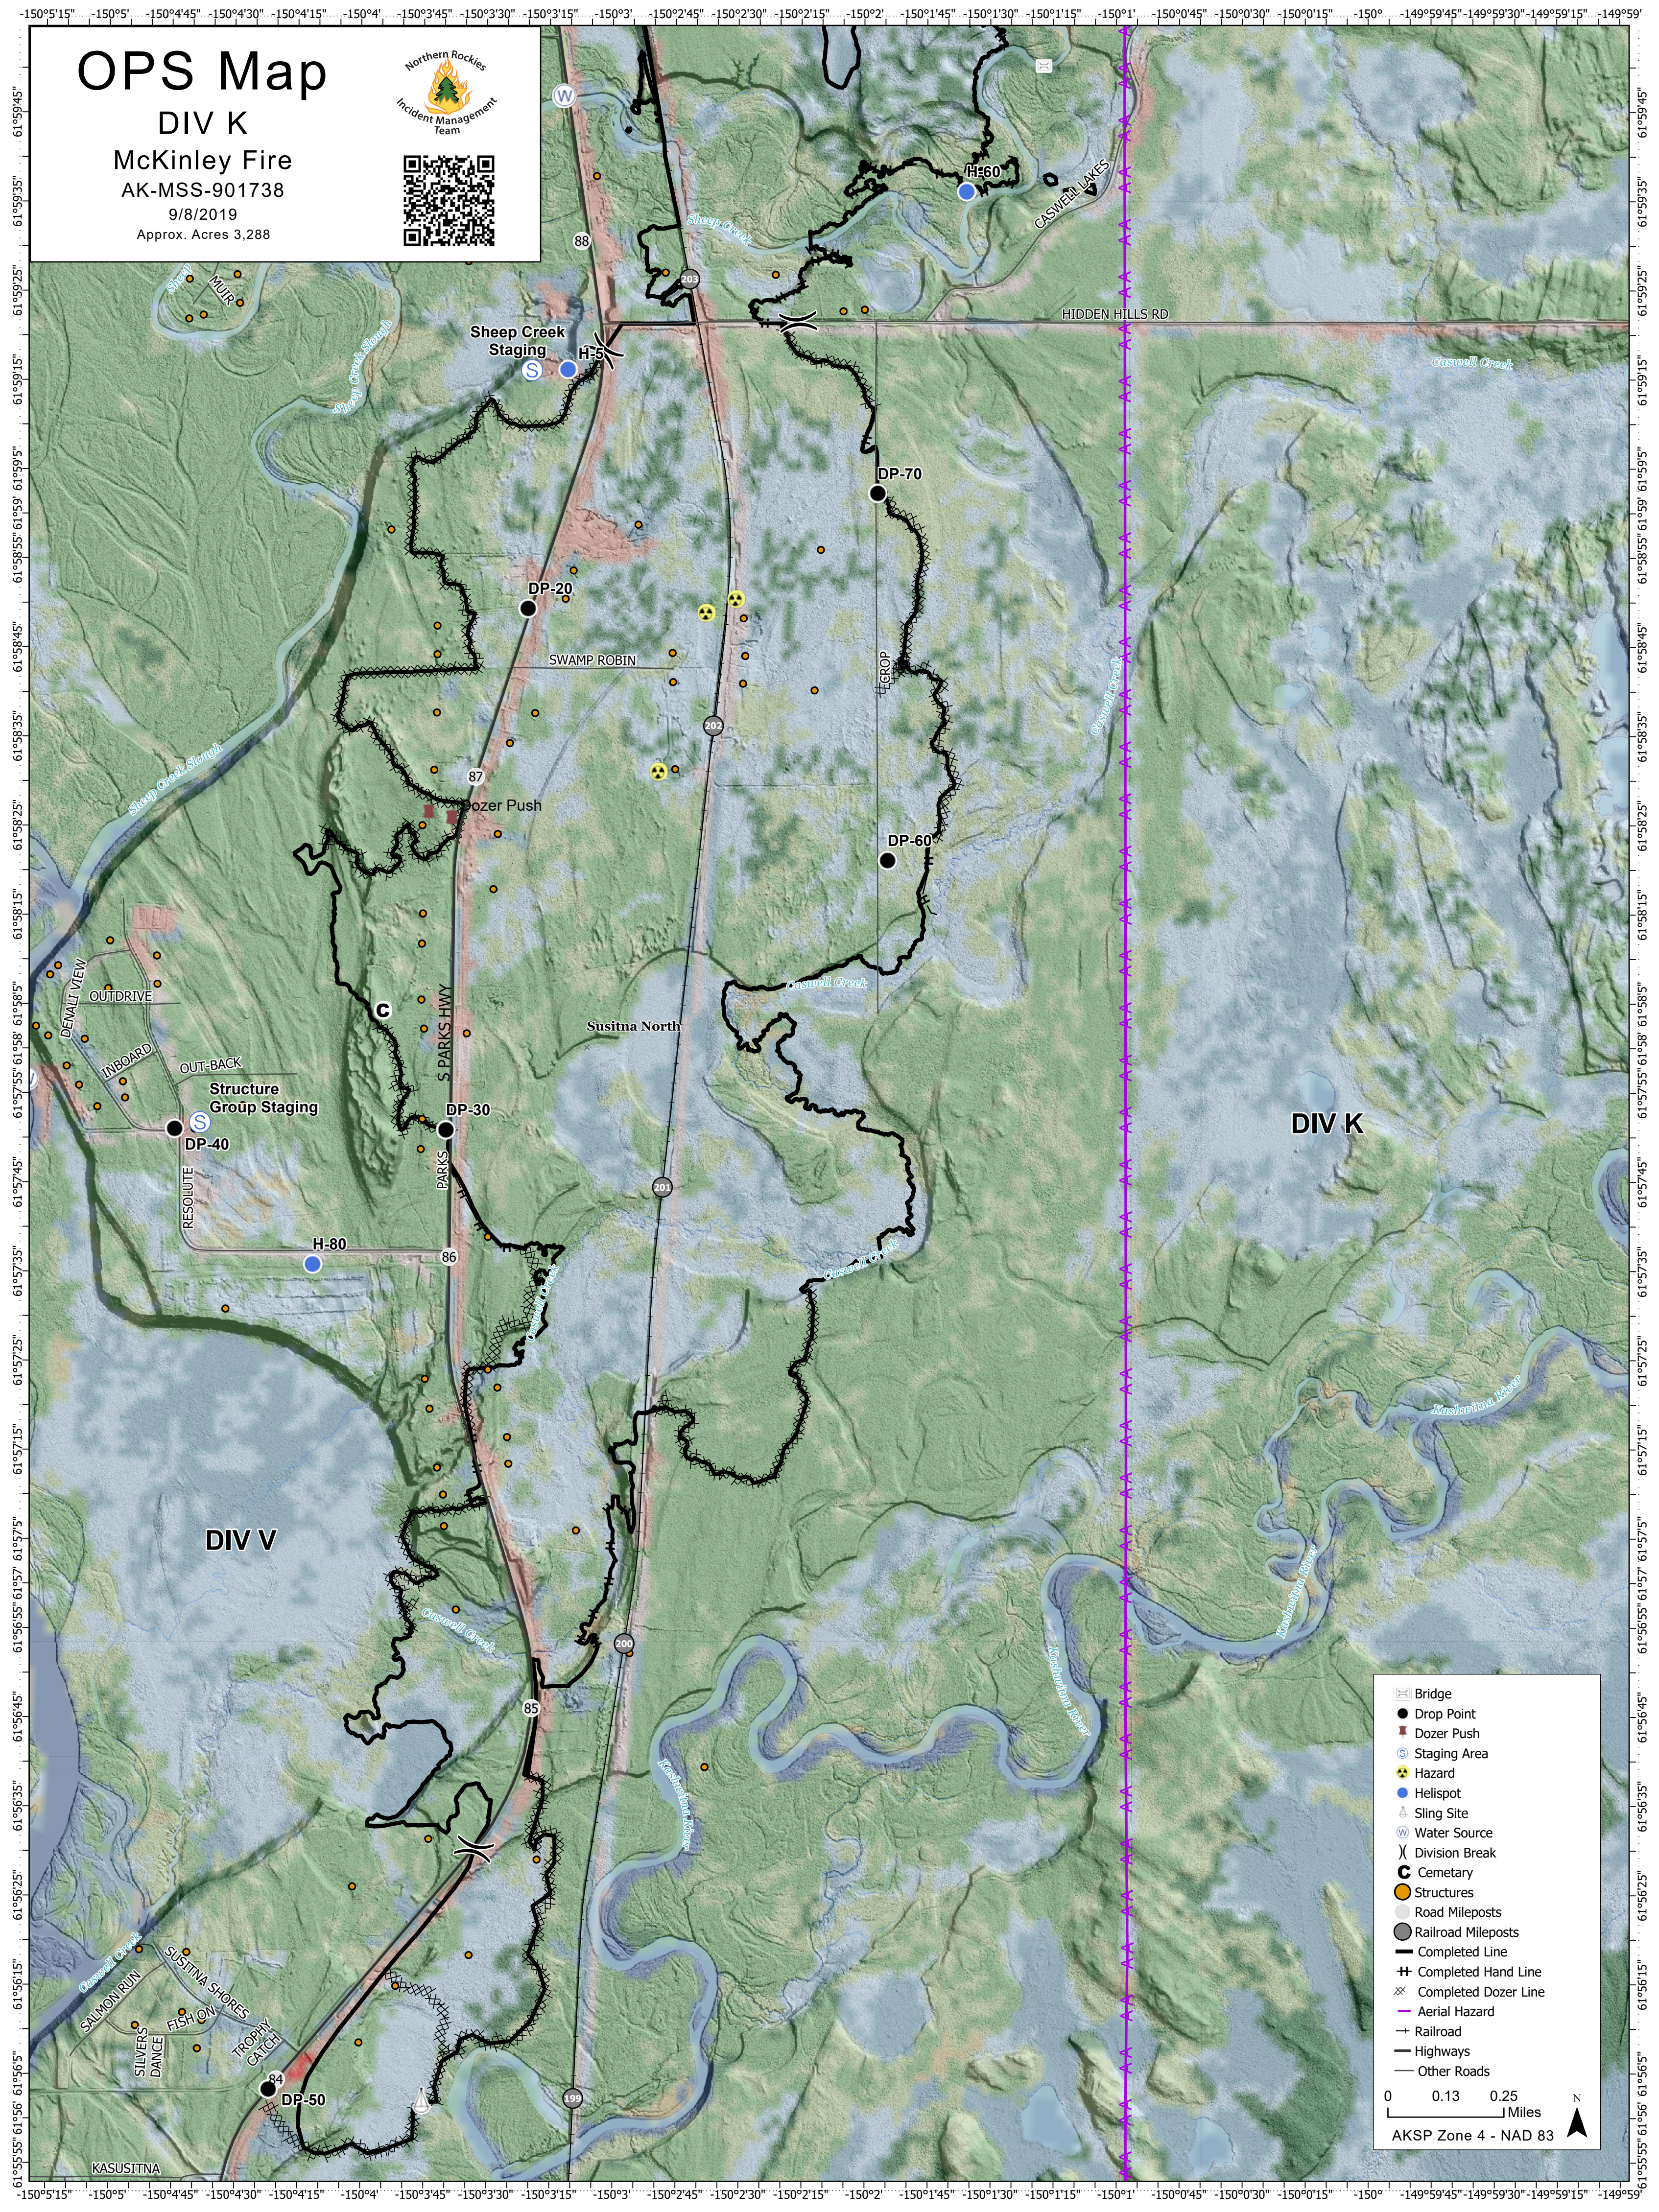

OPS Map

DIV K

McKinley Fire
AK-MSS-901738

9/8/2019

Approx. Acres 3,288

Legend

- Bridge
- Drop Point
- Dozer Push
- Staging Area
- Hazard
- Helispot
- Sling Site
- Water Source
- Division Break
- Cemetery
- Structures
- Road Mileposts
- Railroad Mileposts
- Completed Line
- Completed Hand Line
- Completed Dozer Line
- Aerial Hazard
- Railroad
- Highways
- Other Roads

0 0.13 0.25 Miles

AKSP Zone 4 - NAD 83