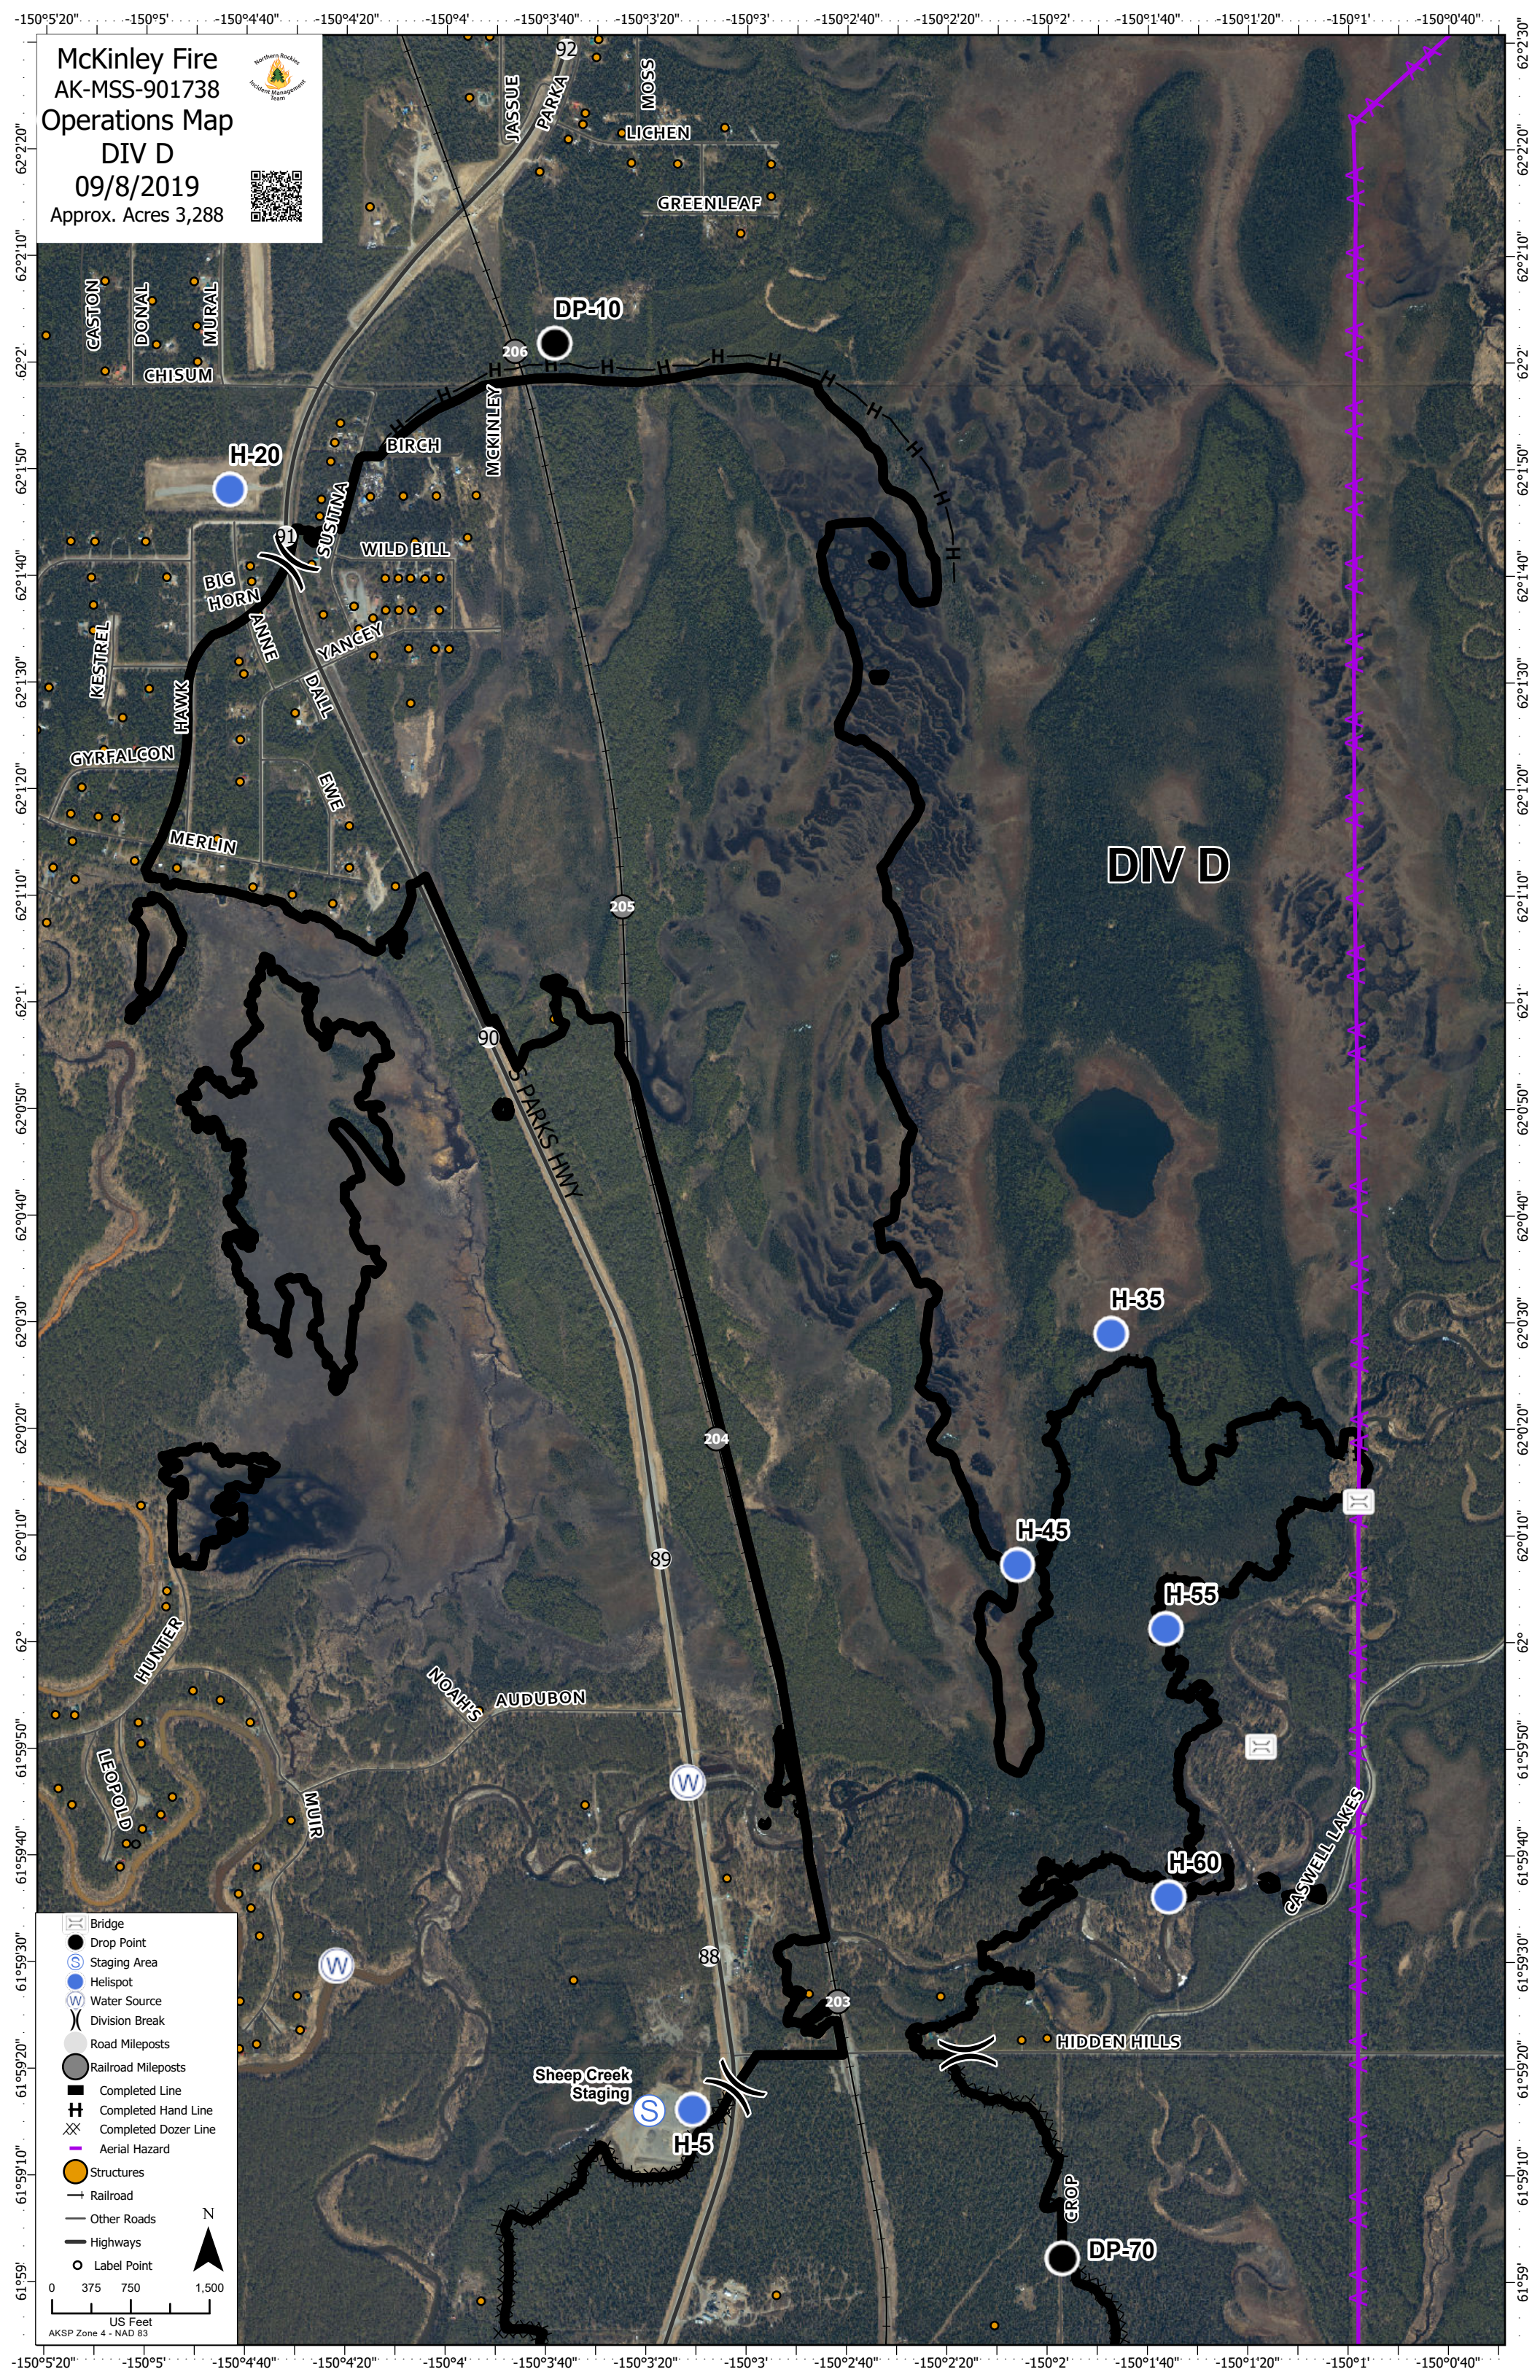

McKinley Fire
 AK-MSS-901738
 Operations Map
 DIV D
 09/8/2019
 Approx. Acres 3,288

	Bridge
	Drop Point
	Staging Area
	Helispot
	Water Source
	Division Break
	Road Mileposts
	Railroad Mileposts
	Completed Line
	Completed Hand Line
	Completed Dozer Line
	Aerial Hazard
	Structures
	Railroad
	Other Roads
	Highways
	Label Point

0 375 750 1,500
 US Feet
 AKSP Zone 4 - NAD 83