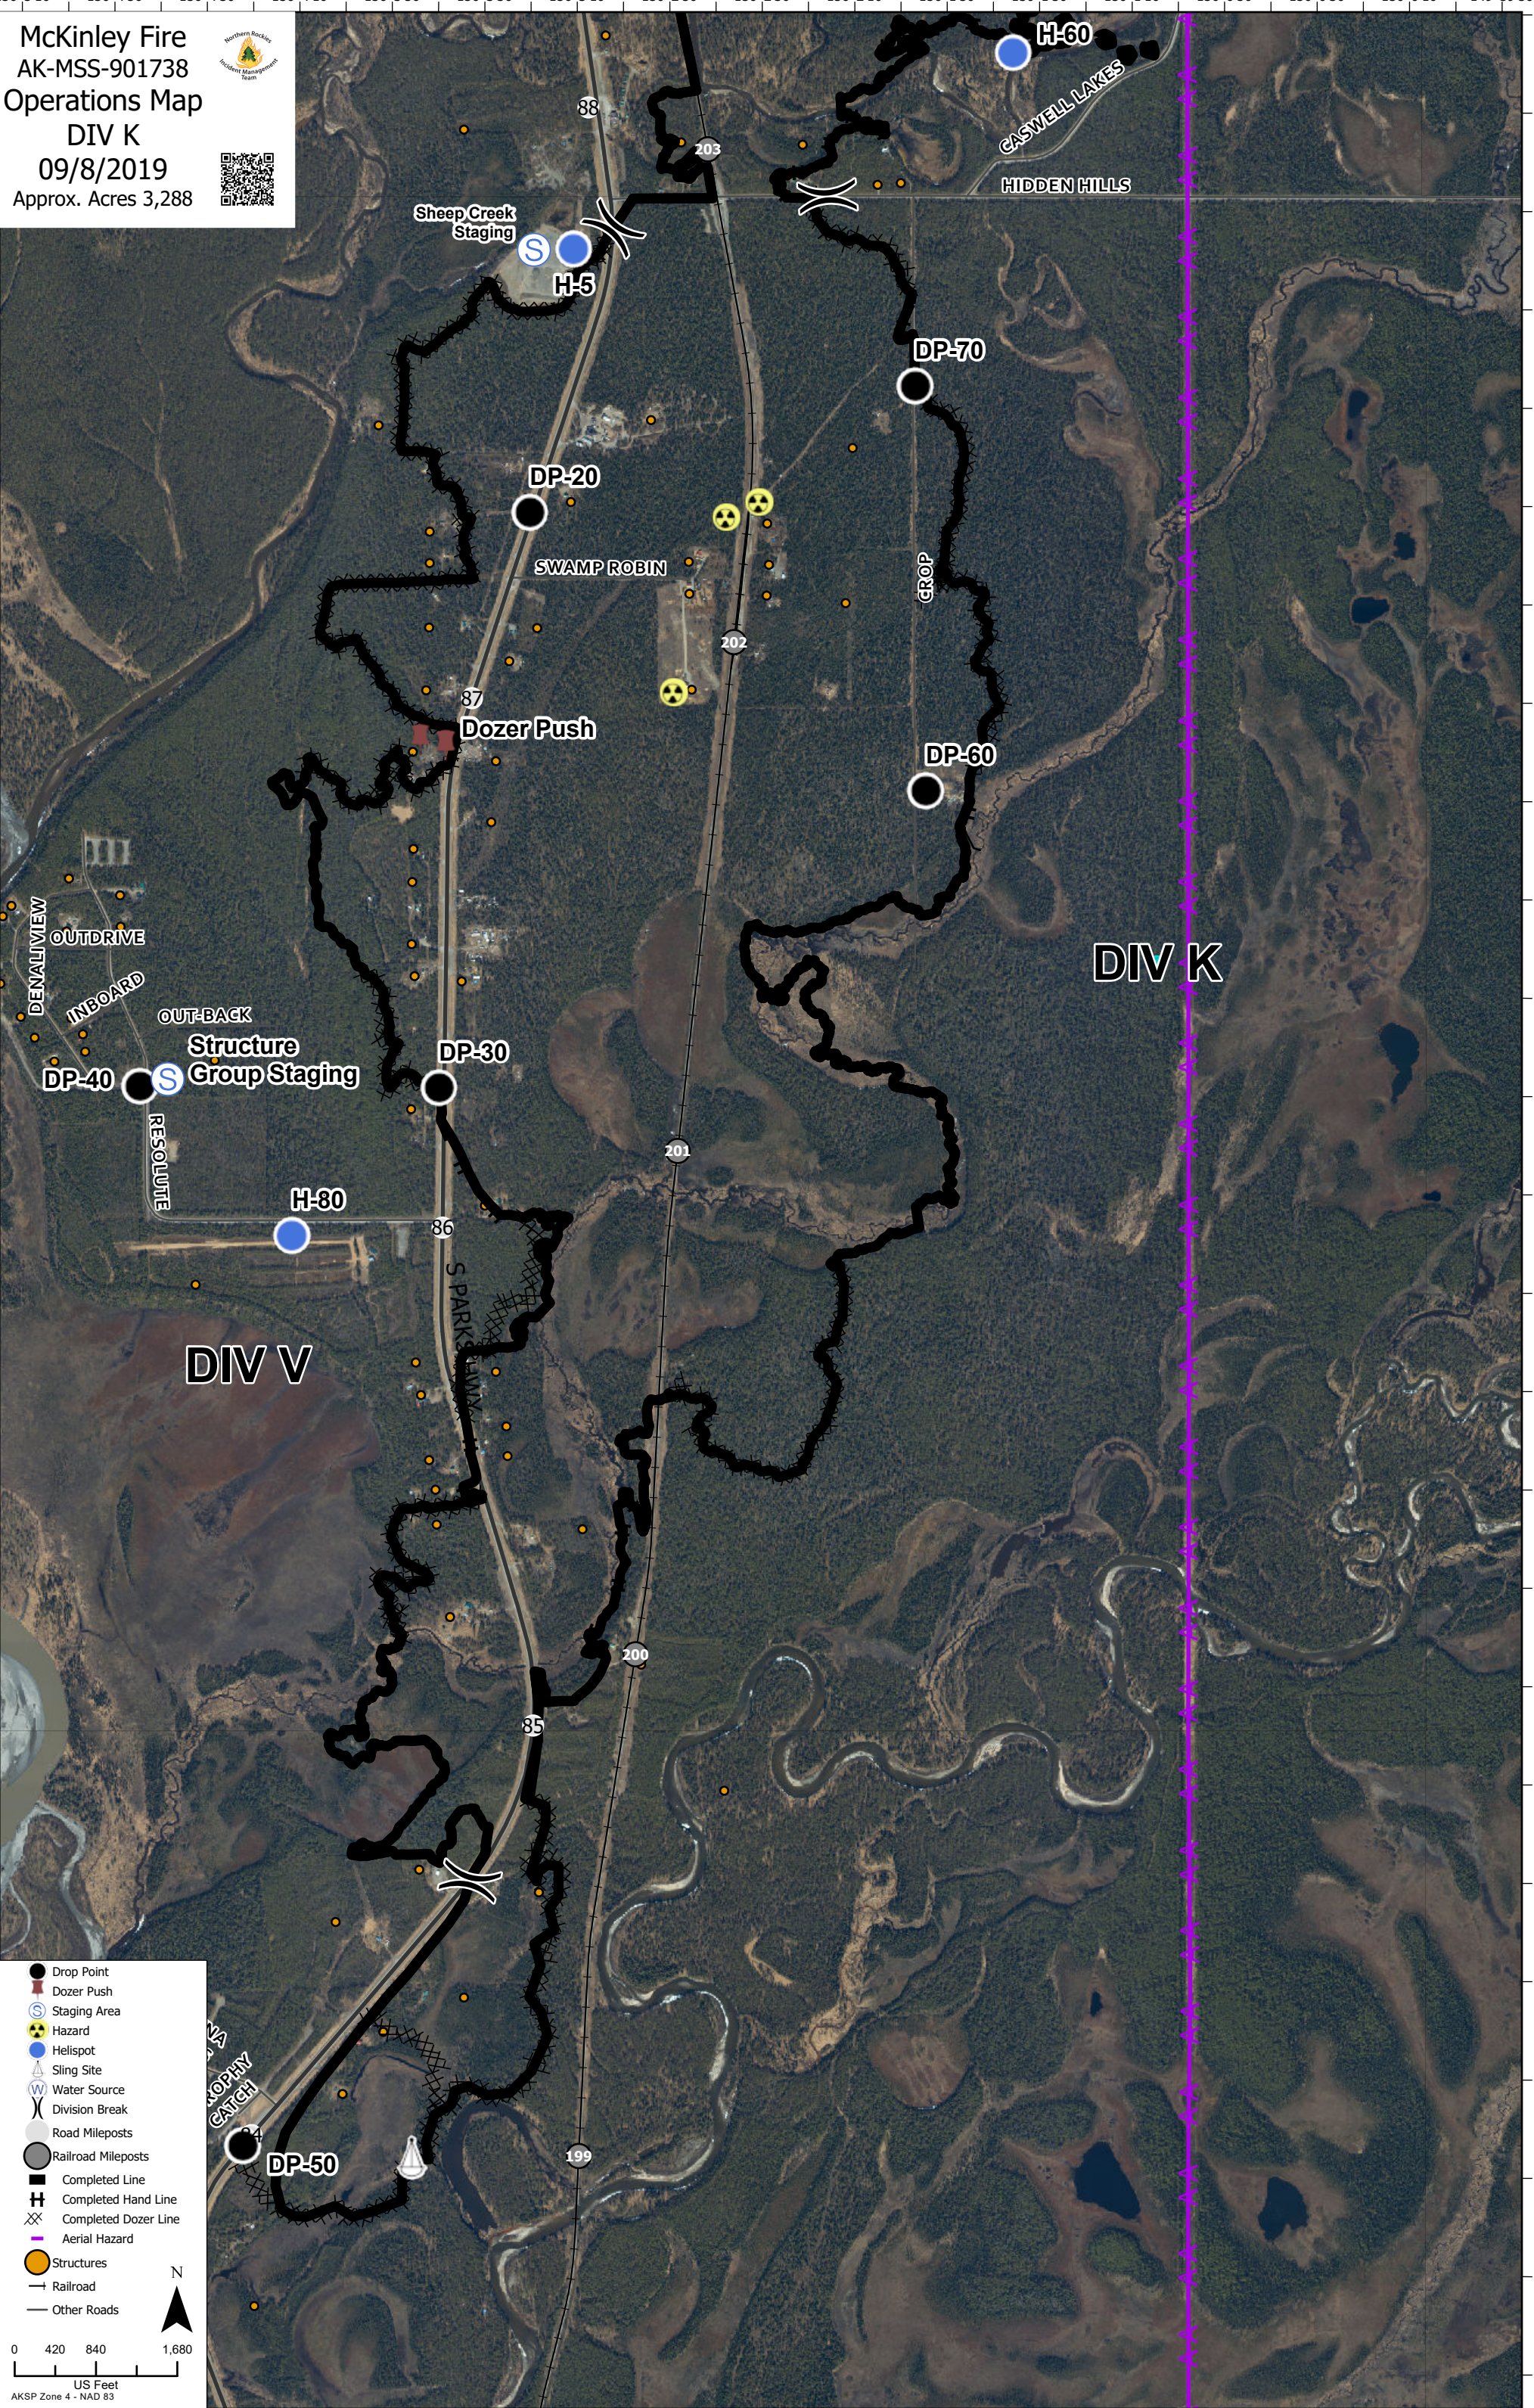

McKinley Fire
 AK-MSS-901738
 Operations Map
 DIV K
 09/8/2019
 Approx. Acres 3,288

Legend

- Drop Point
- Dozer Push
- ⊙ Staging Area
- ☢ Hazard
- Helispot
- △ Sling Site
- ⊕ Water Source
- ⌘ Division Break
- Road Mileposts
- Railroad Mileposts
- ▬ Completed Line
- ▬ Completed Hand Line
- ▬ Completed Dozer Line
- ⚡ Aerial Hazard
- Structures
- Railroad
- Other Roads

0 420 840 1,680
 US Feet
 AKSP Zone 4 - NAD 83

DIV V

DIV K