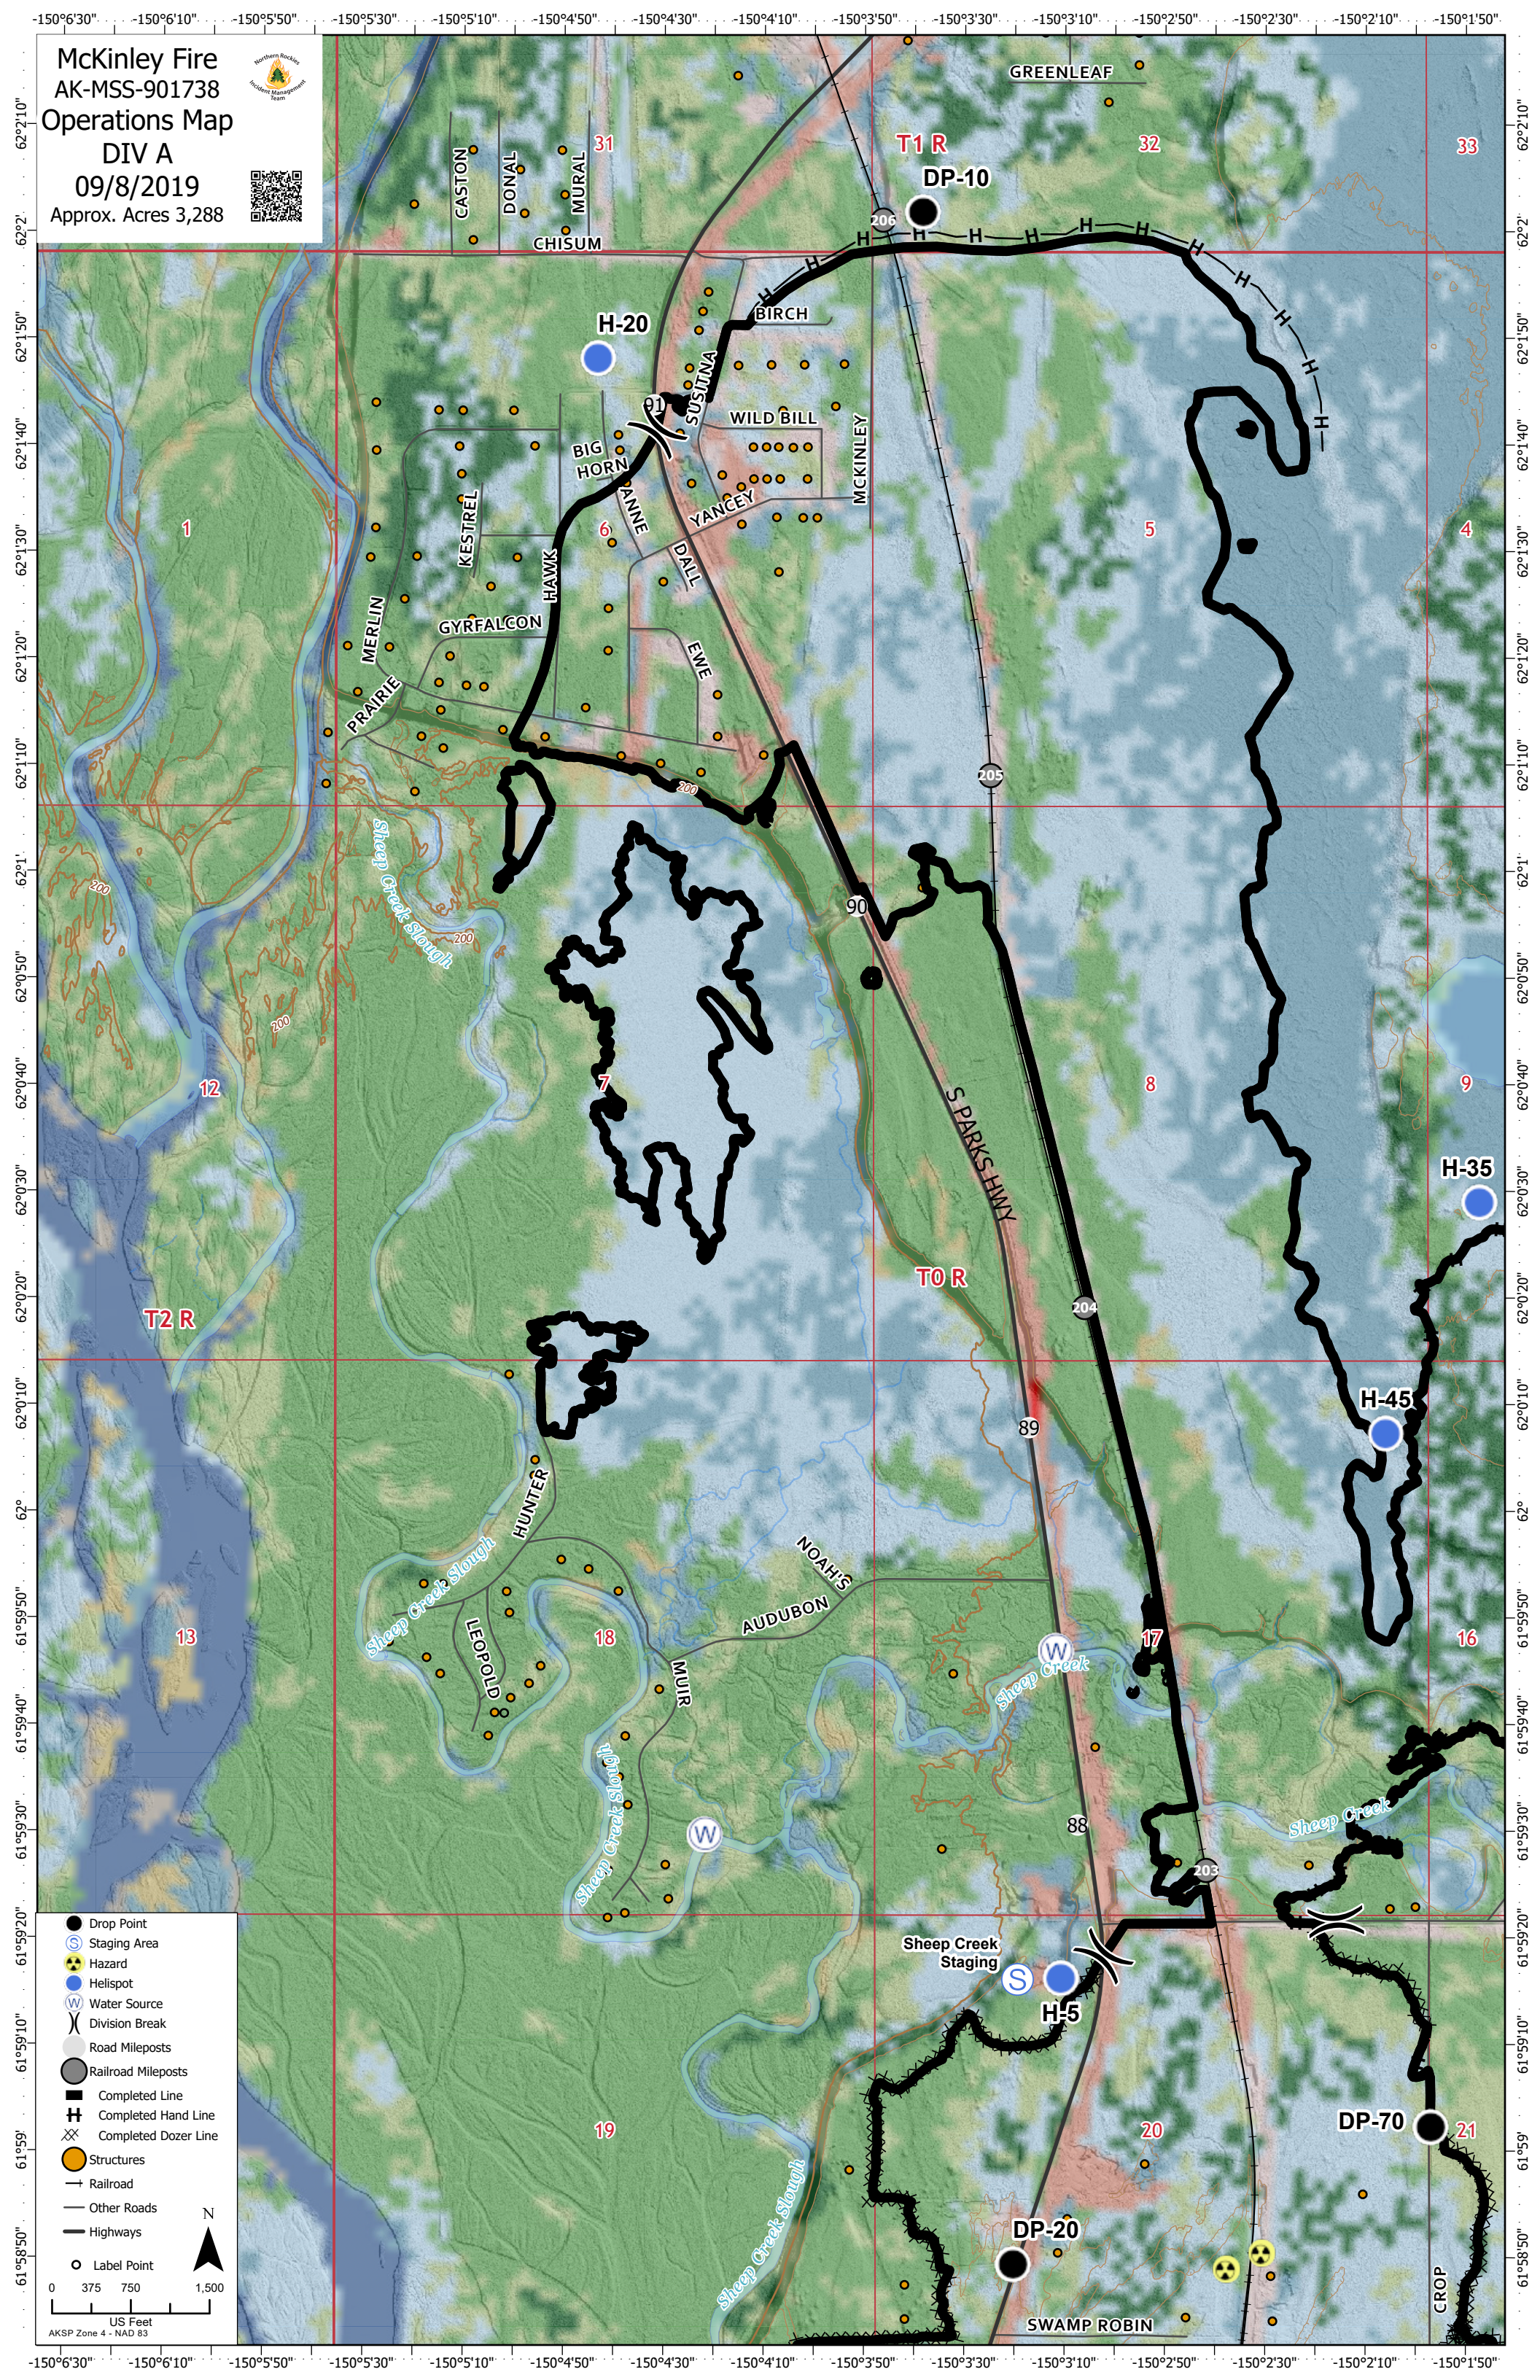

McKinley Fire
 AK-MSS-901738
 Operations Map
 DIV A
 09/8/2019
 Approx. Acres 3,288

- Drop Point
- Ⓢ Staging Area
- ☠ Hazard
- Helispot
- Ⓜ Water Source
- ⌘ Division Break
- Road Mileposts
- Railroad Mileposts
- Completed Line
- ⌘ Completed Hand Line
- ⌘ Completed Dozer Line
- Structures
- Railroad
- Other Roads
- Highways
- Label Point

0 375 750 1,500
 US Feet
 AKSP Zone 4 - NAD 83