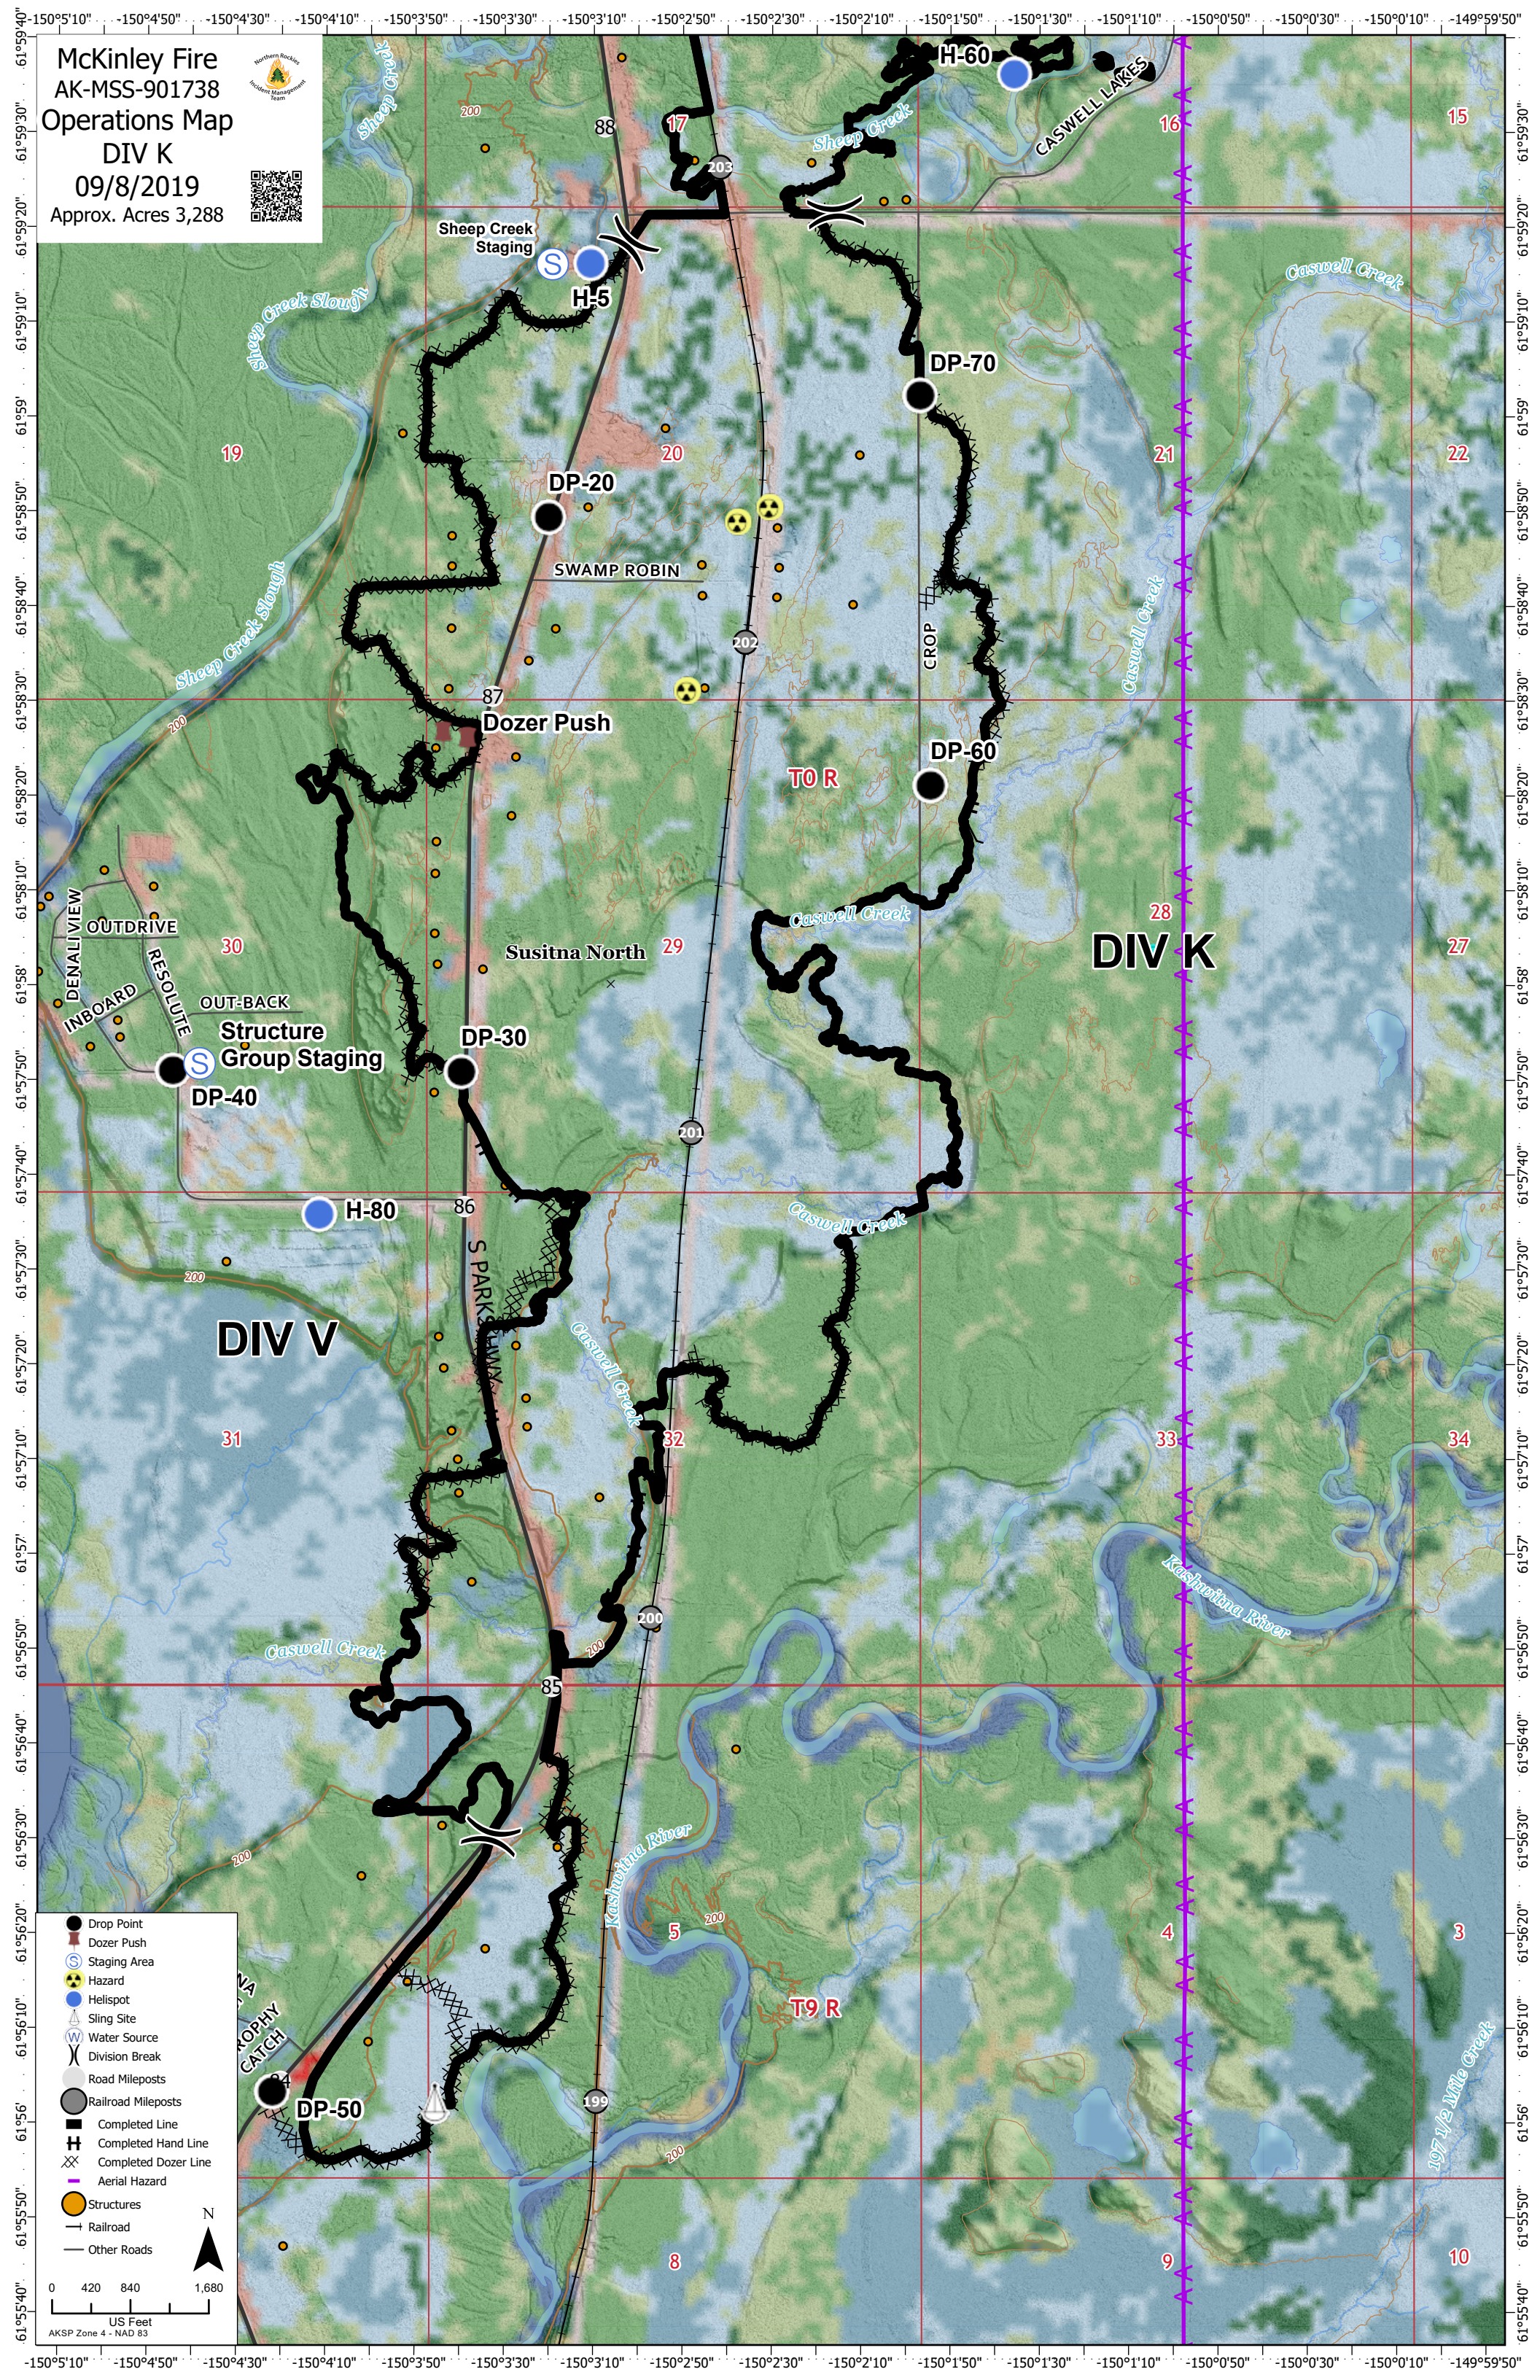

McKinley Fire  
AK-MSS-901738  
Operations Map  
DIV K  
09/8/2019  
Approx. Acres 3,288

- Drop Point
- Dozer Push
- Staging Area
- Hazard
- Helispot
- Sling Site
- Water Source
- Division Break
- Road Mileposts
- Railroad Mileposts
- Completed Line
- Completed Hand Line
- Completed Dozer Line
- Aerial Hazard
- Structures
- Railroad
- Other Roads

0 420 840 1,680  
US Feet  
AKSP Zone 4 - NAD 83