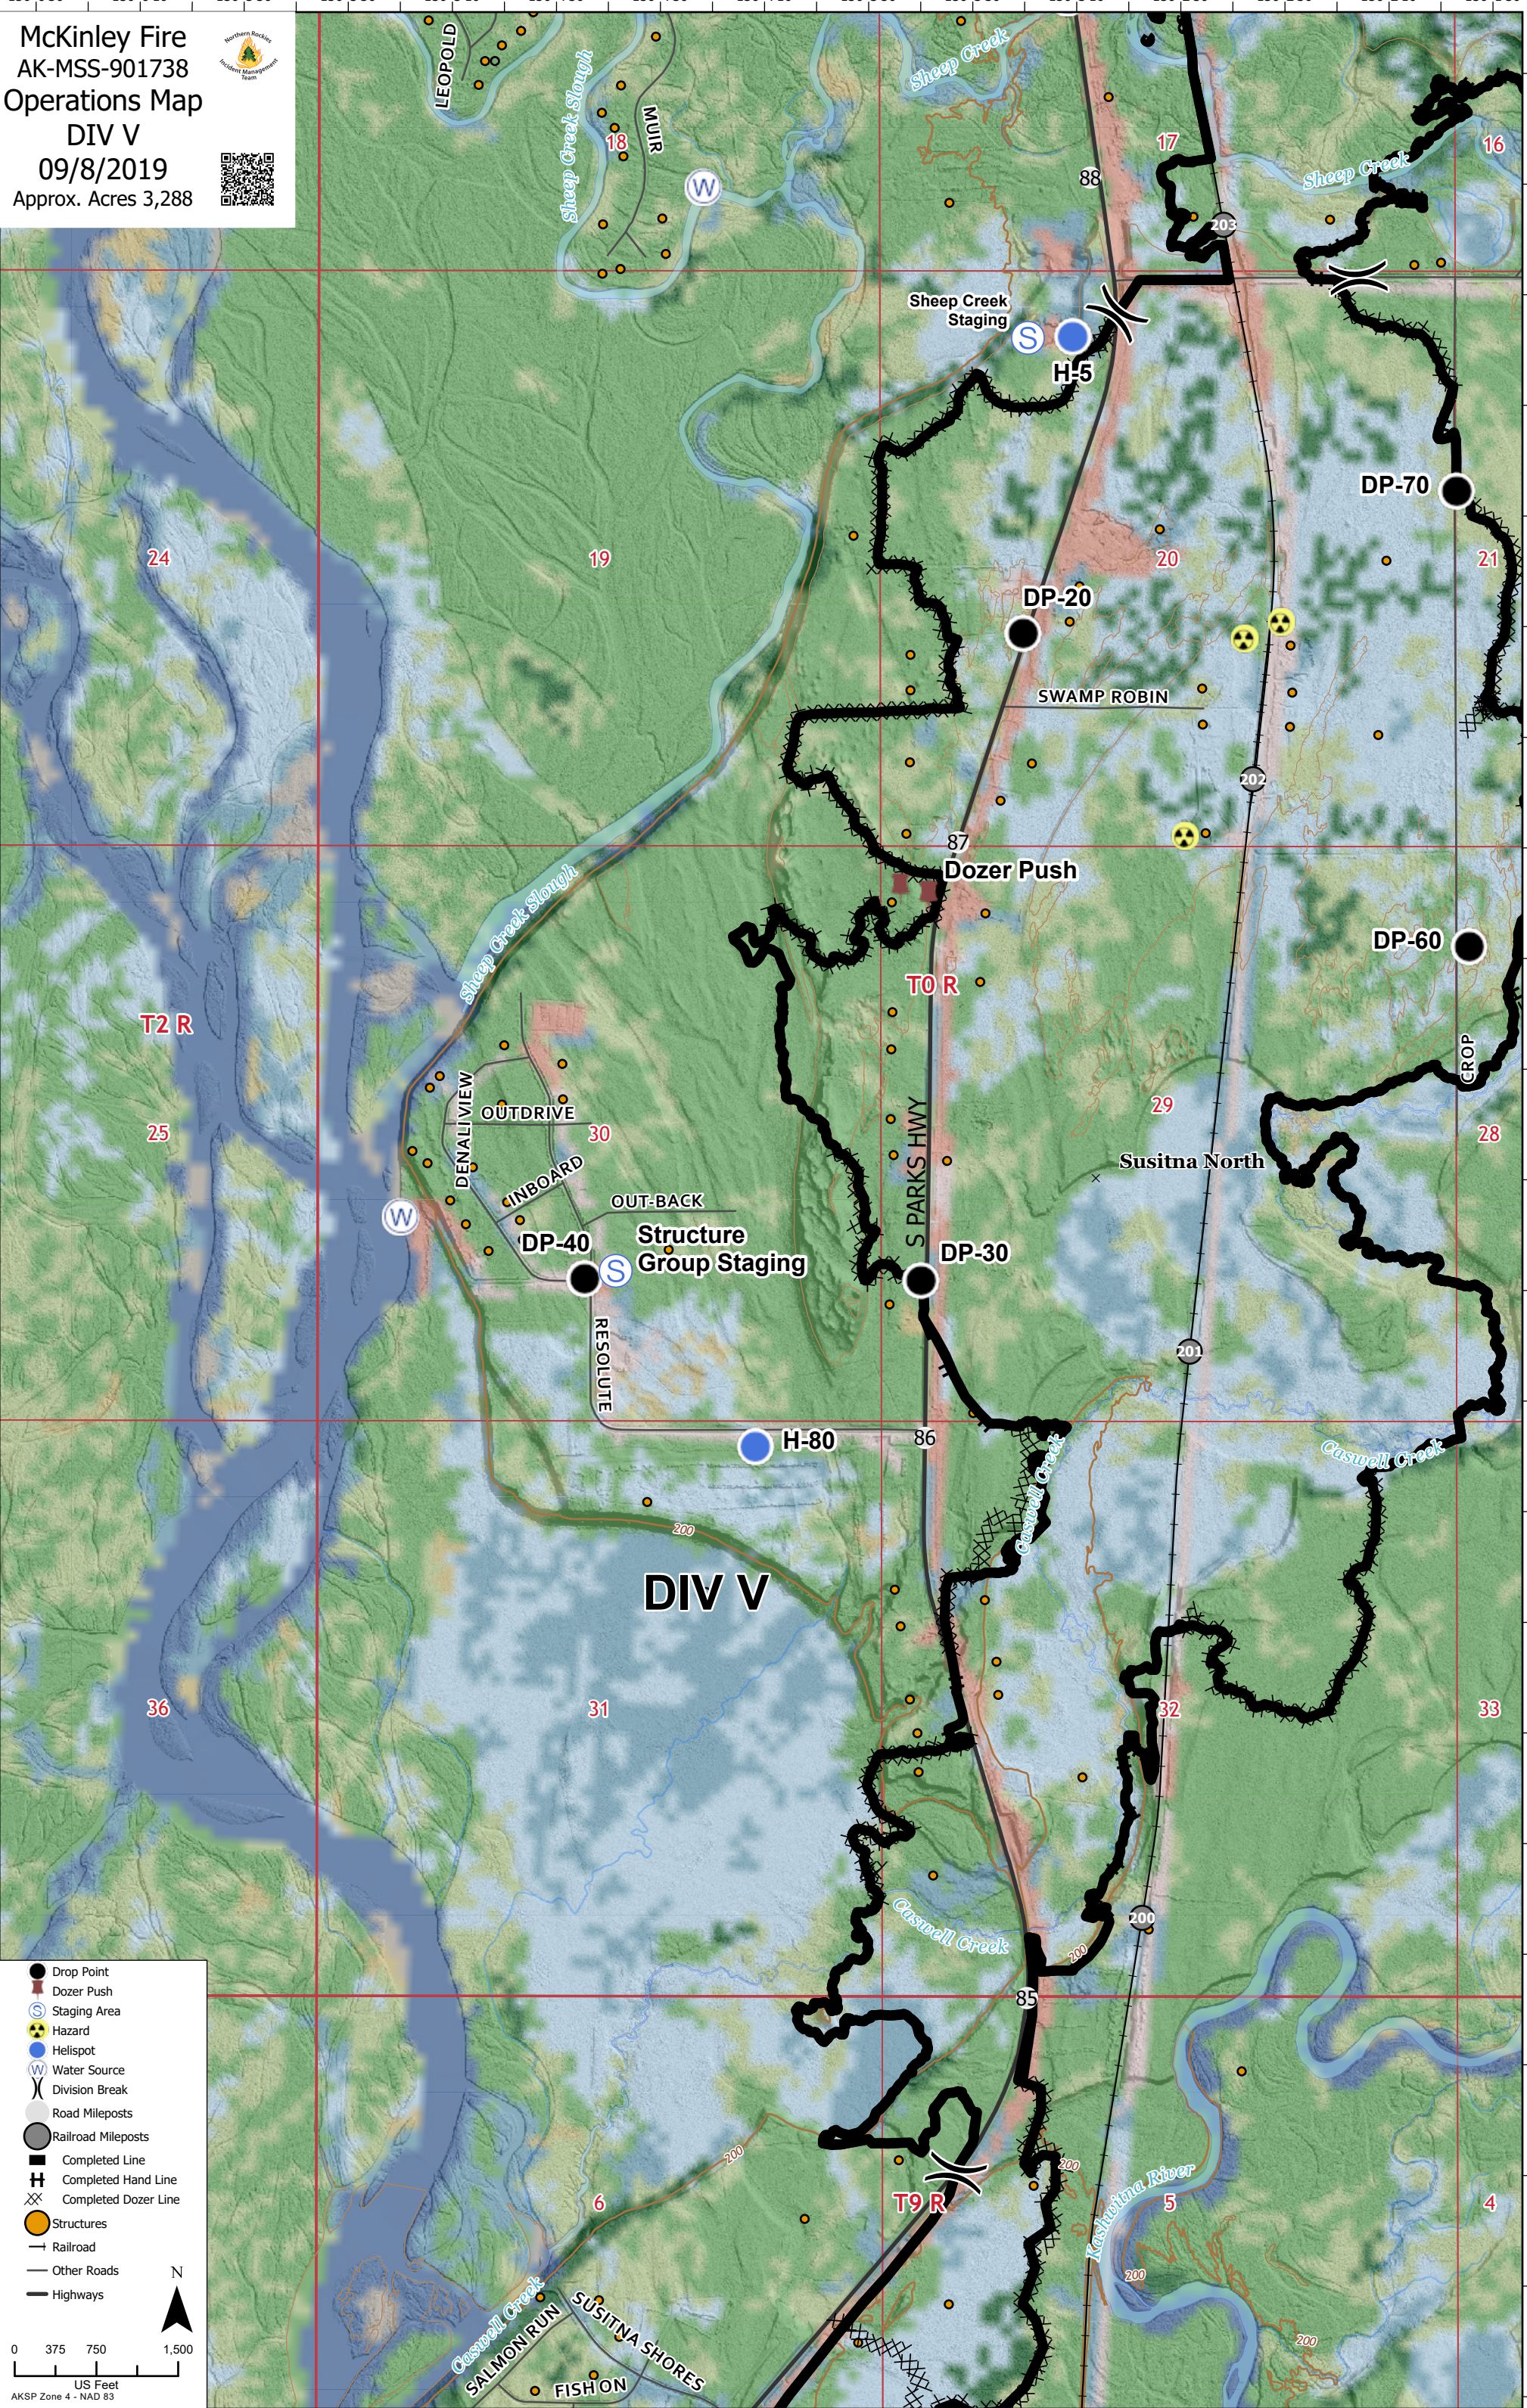

McKinley Fire  
AK-MSS-901738  
Operations Map  
DIV V  
09/8/2019  
Approx. Acres 3,288

- Drop Point
- Dozer Push
- Staging Area
- ☢ Hazard
- Helispot
- W Water Source
- X Division Break
- Road Mileposts
- Railroad Mileposts
- Completed Line
- Completed Hand Line
- Completed Dozer Line
- Structures
- Railroad
- Other Roads
- Highways

0 375 750 1,500  
US Feet  
AKSP Zone 4 - NAD 83

N