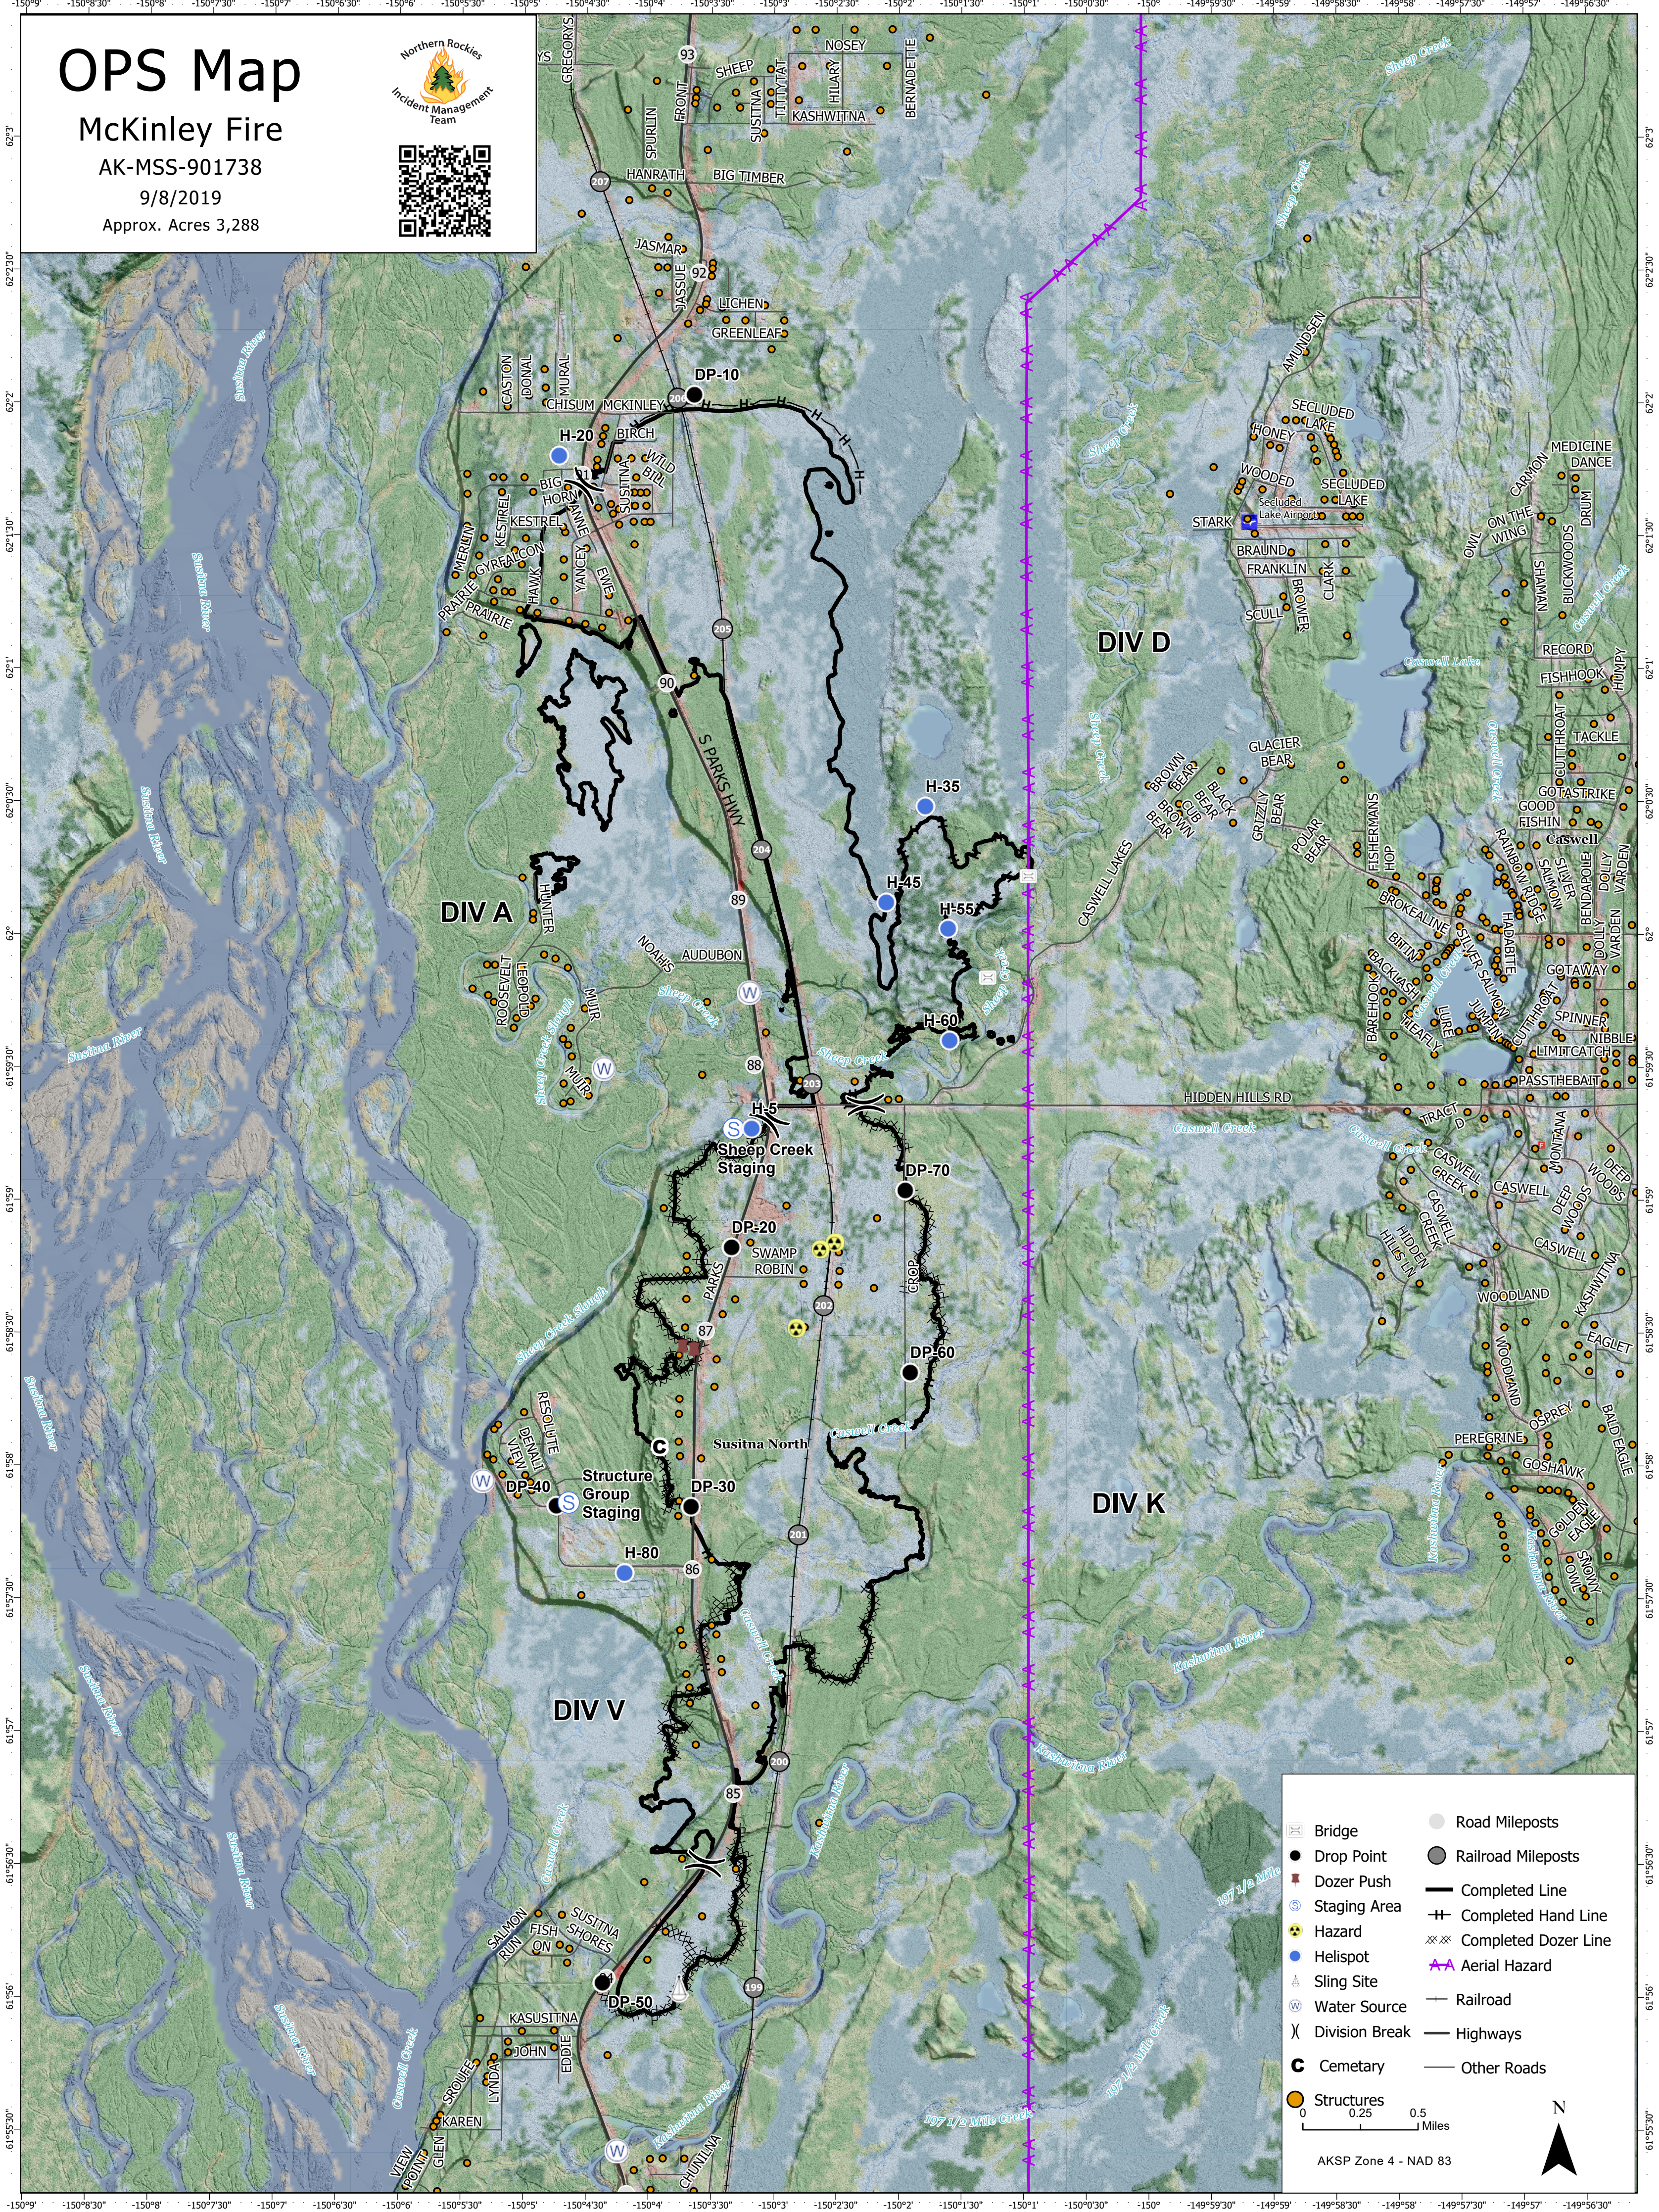

# OPS Map

## McKinley Fire

AK-MSS-901738

9/8/2019

Approx. Acres 3,288

	Bridge		Road Mileposts
	Drop Point		Railroad Mileposts
	Dozer Push		Completed Line
	Staging Area		Completed Hand Line
	Hazard		Completed Dozer Line
	Helispot		Aerial Hazard
	Sling Site		Railroad
	Water Source		Highways
	Division Break		Other Roads
	Cemetery		
	Structures		

0 0.25 0.5 Miles

AKSP Zone 4 - NAD 83