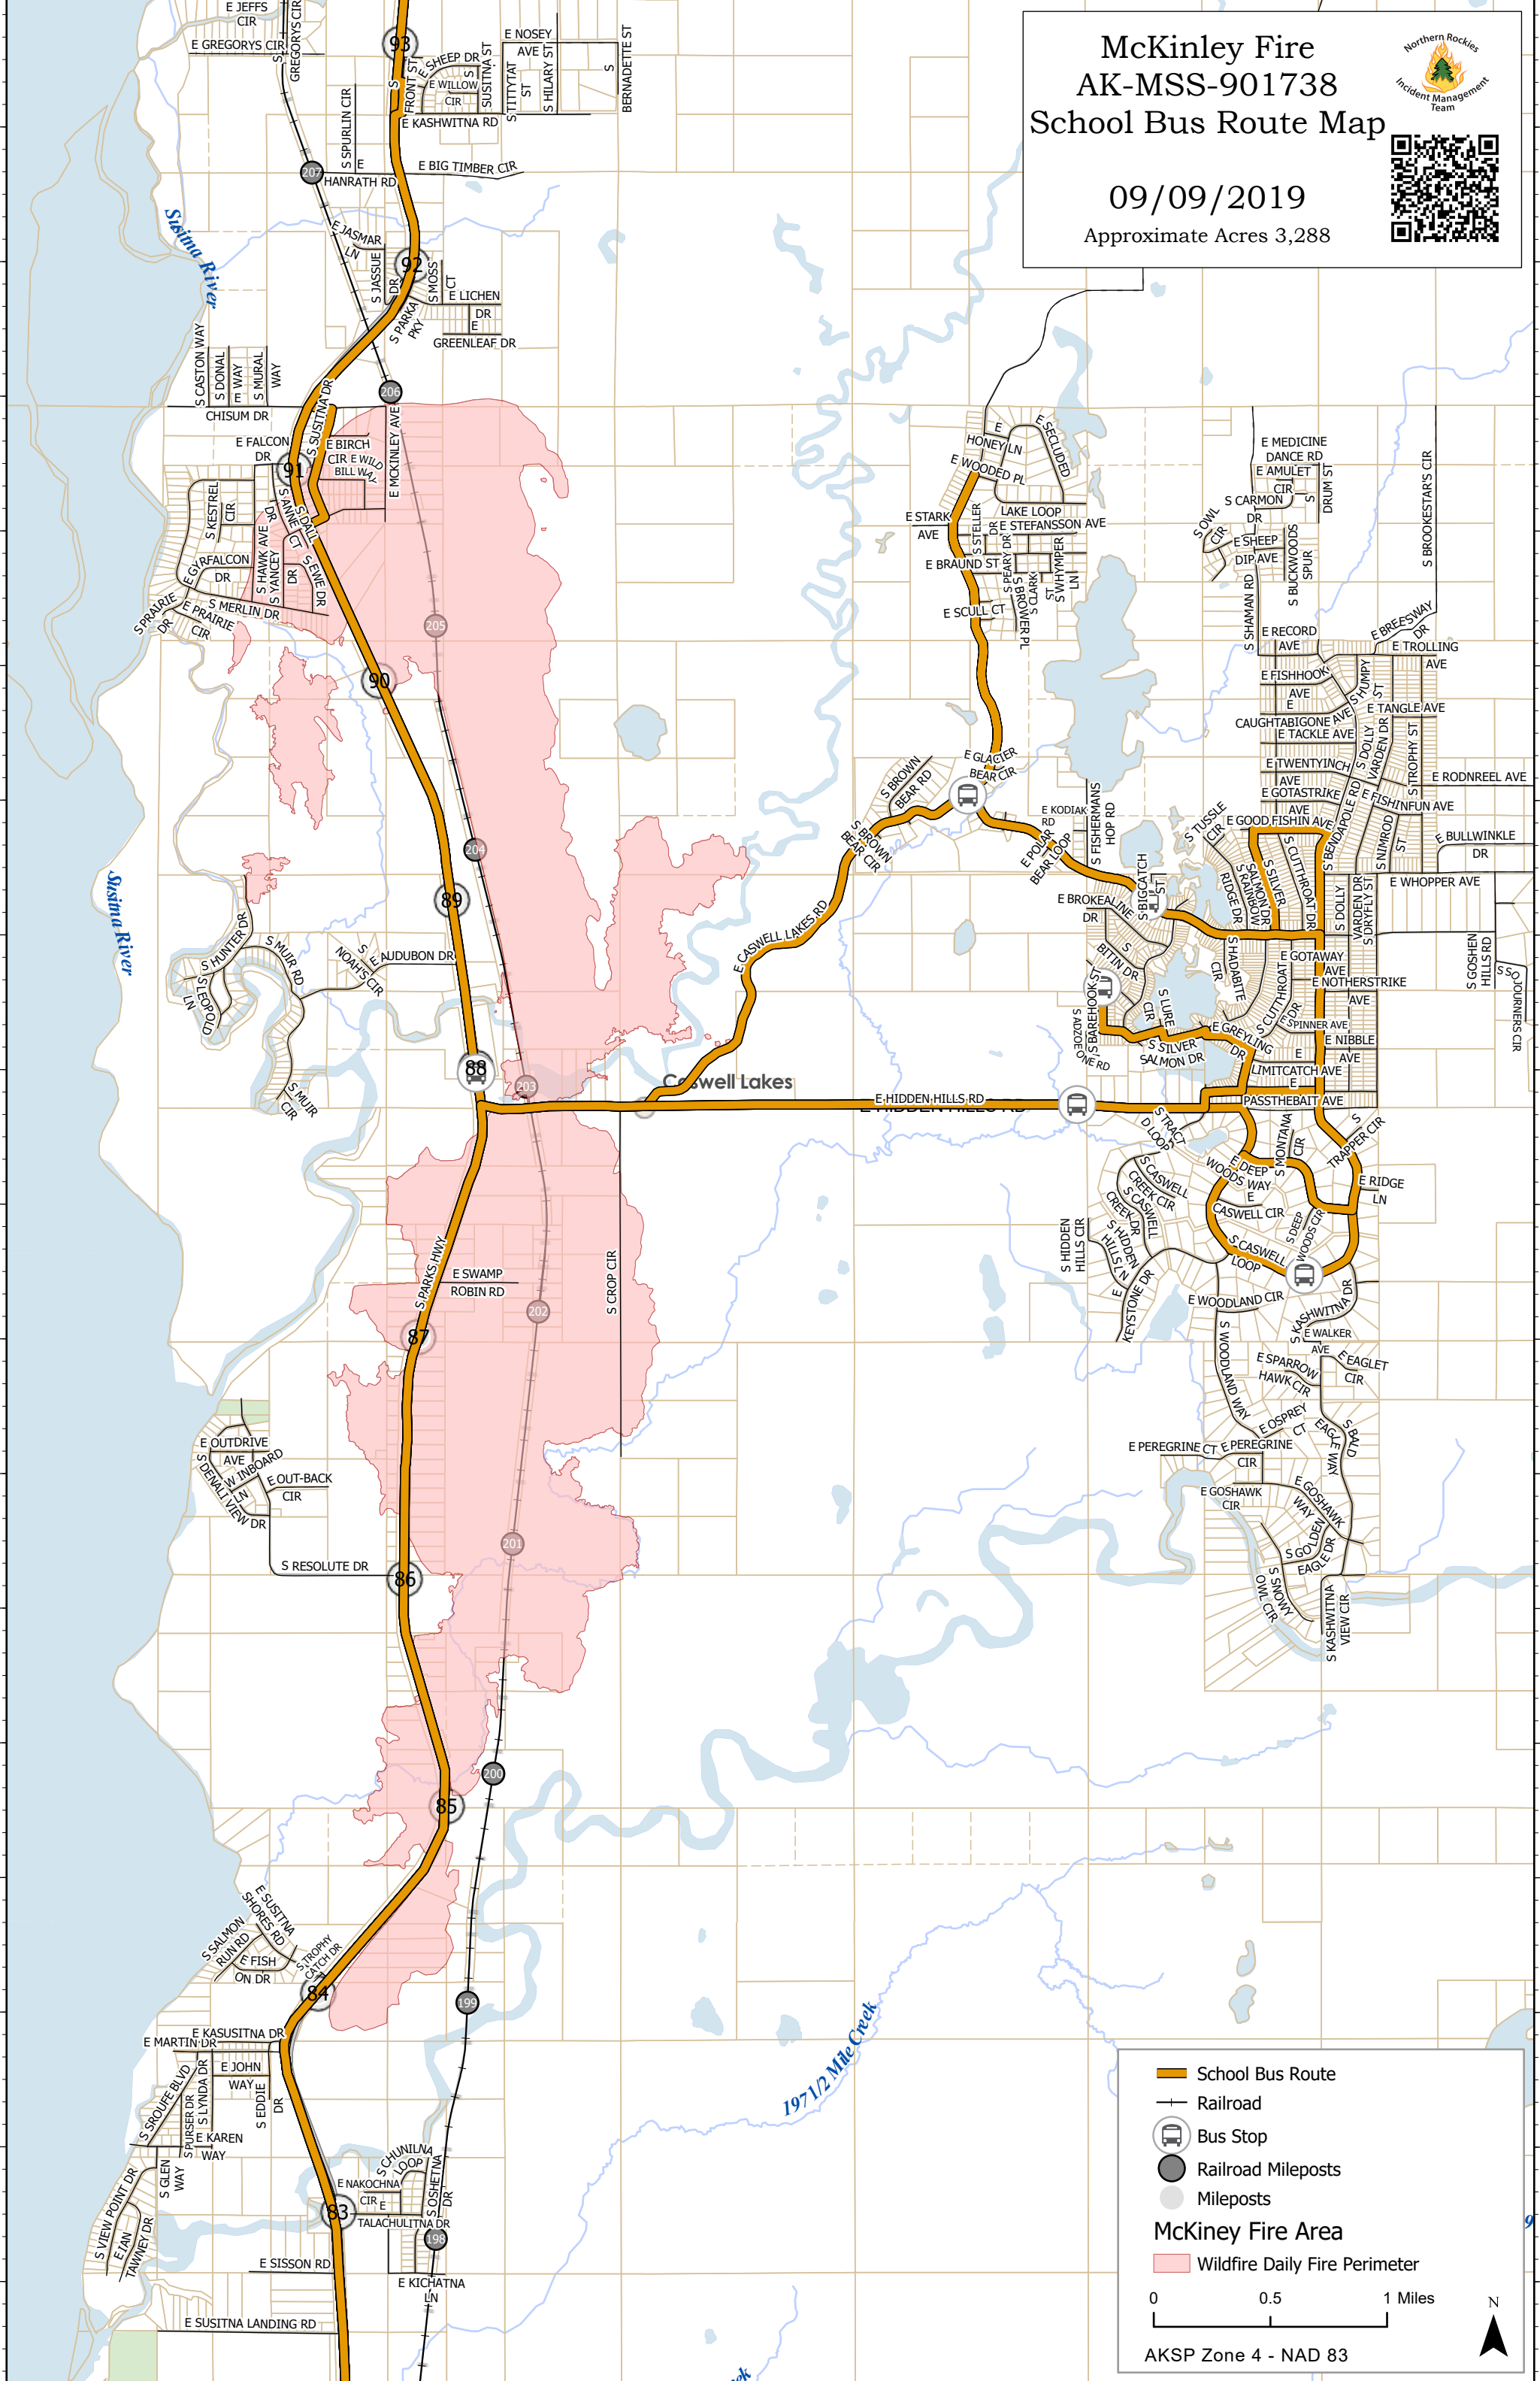

McKinley Fire AK-MSS-901738 School Bus Route Map

09/09/2019

Approximate Acres 3,288

Legend

- School Bus Route
- Railroad
- Bus Stop
- Railroad Mileposts
- Mileposts

McKinley Fire Area

- Wildfire Daily Fire Perimeter

0 0.5 1 Miles

AKSP Zone 4 - NAD 83