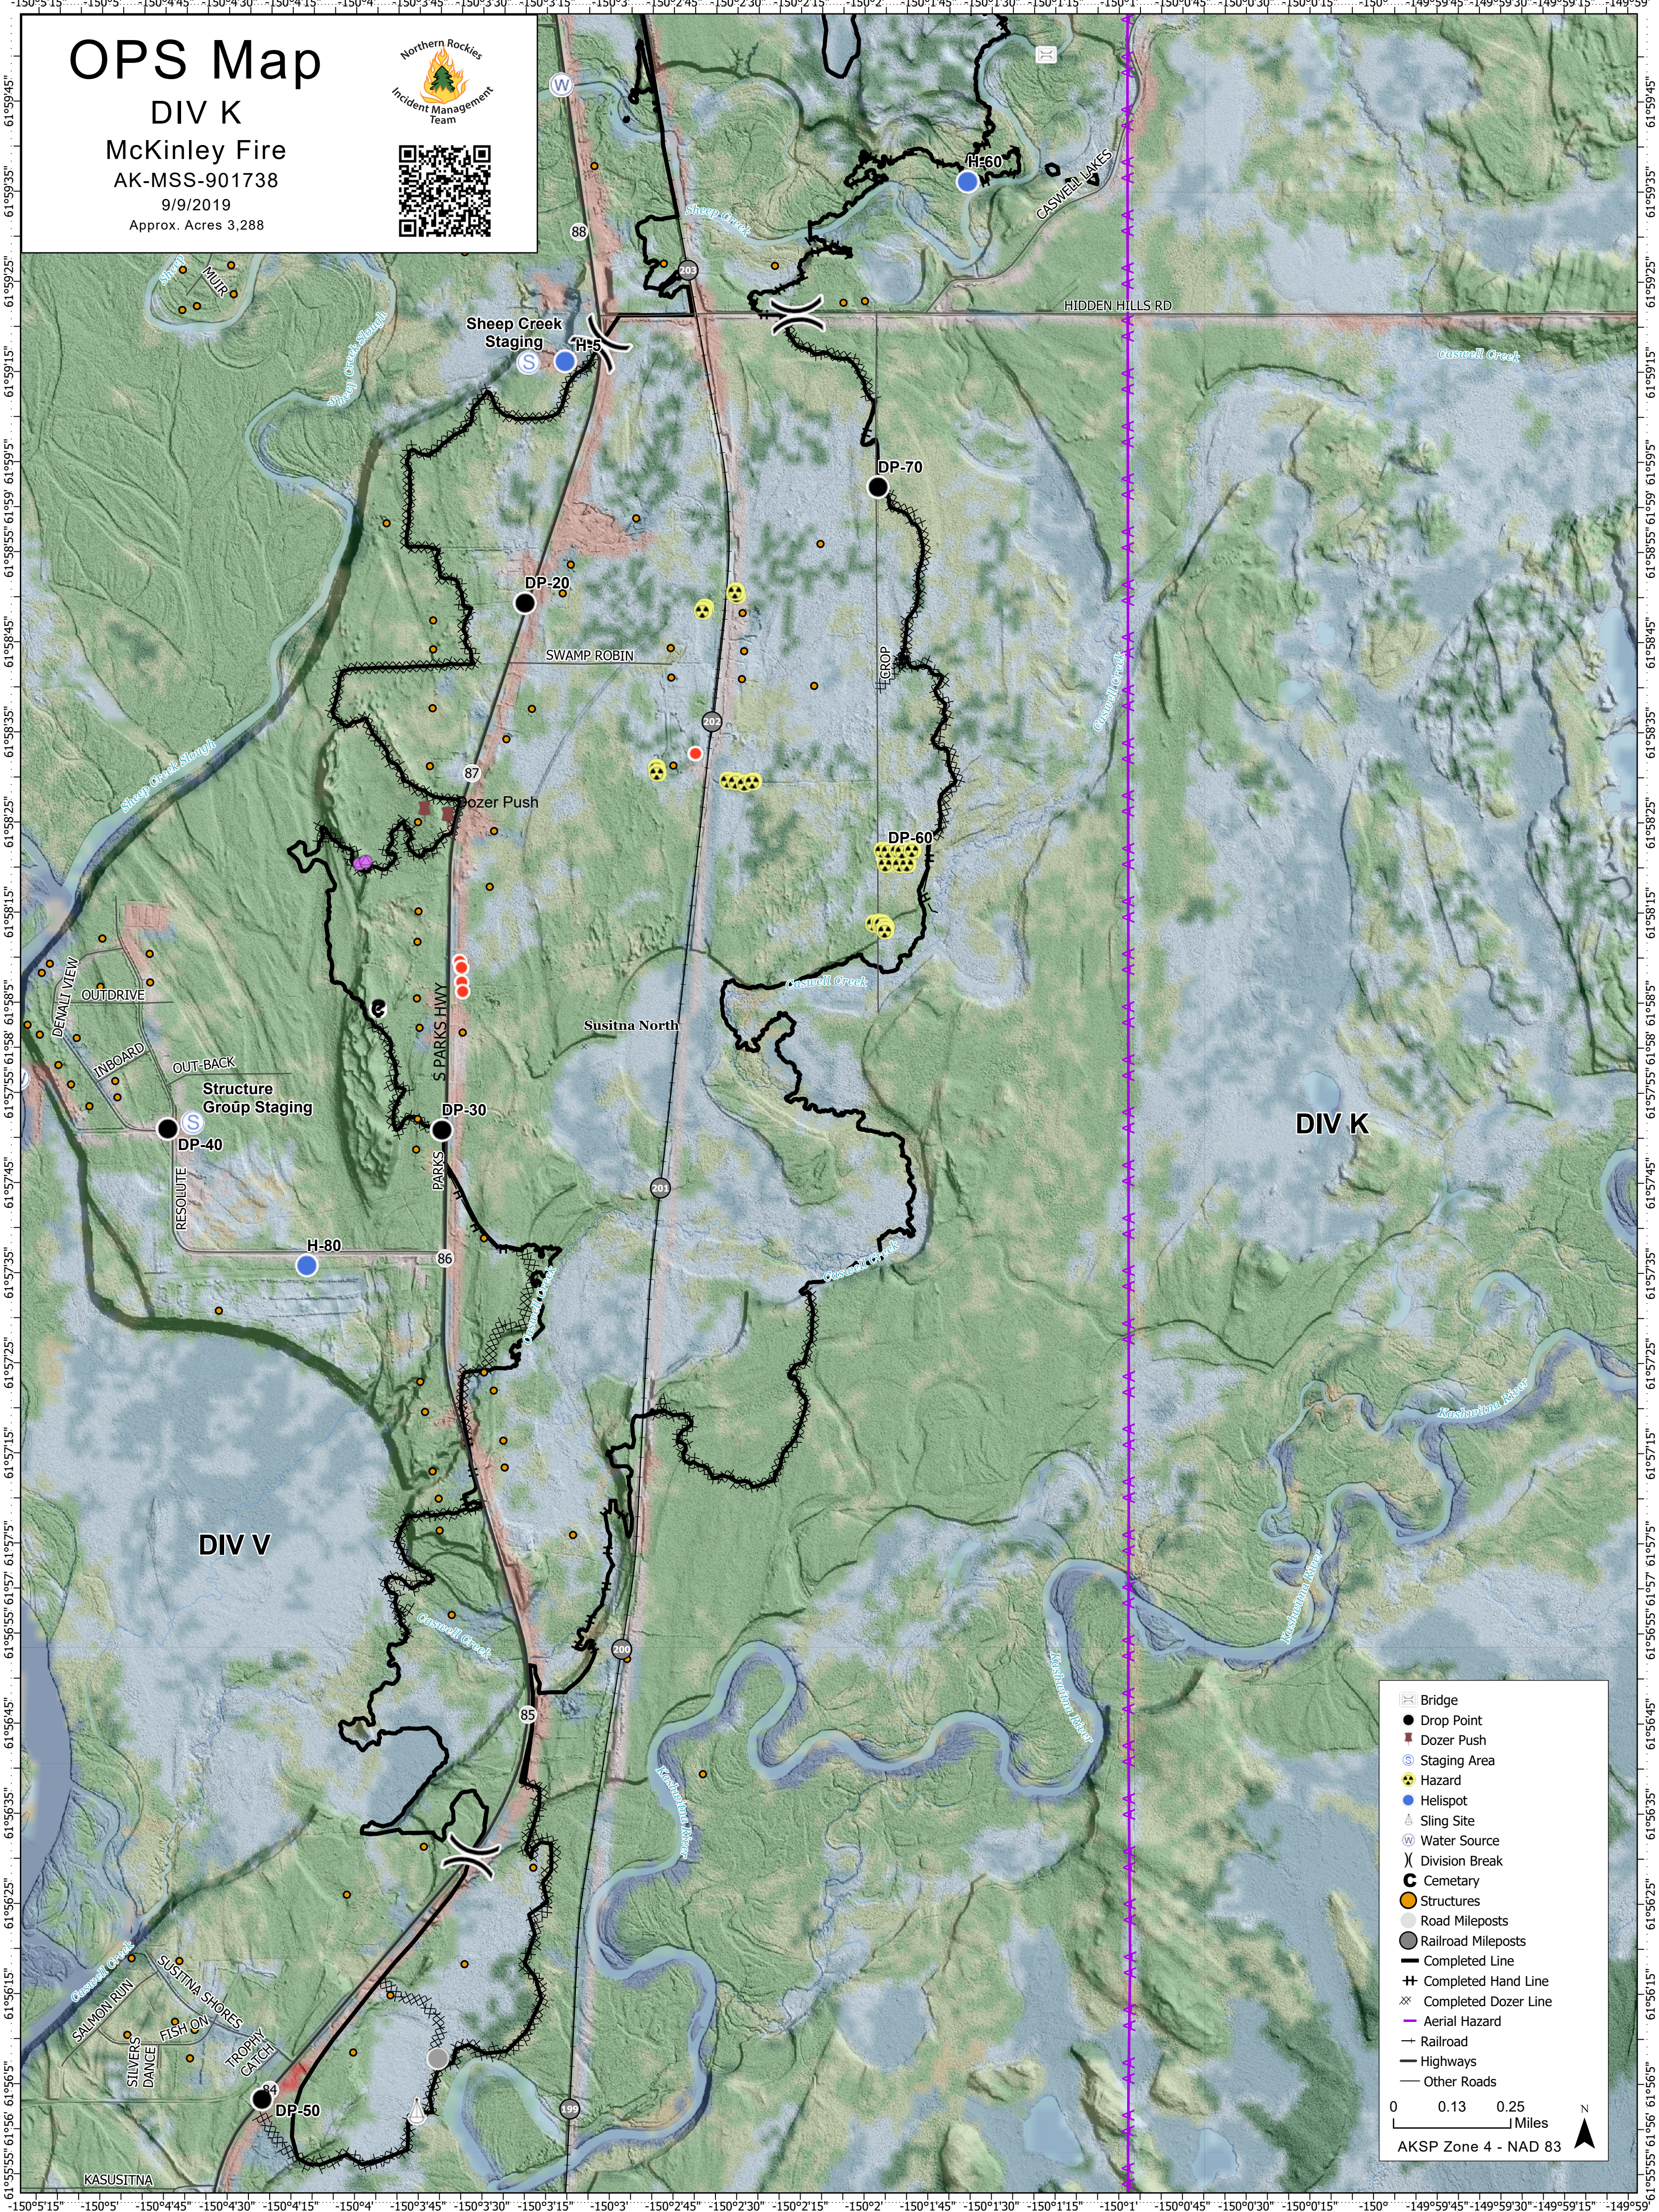

# OPS Map

DIV K

McKinley Fire  
AK-MSS-901738

9/9/2019

Approx. Acres 3,288

	Bridge
	Drop Point
	Dozer Push
	Staging Area
	Hazard
	Helispot
	Sling Site
	Water Source
	Division Break
	Cemetery
	Structures
	Road Mileposts
	Railroad Mileposts
	Completed Line
	Completed Hand Line
	Completed Dozer Line
	Aerial Hazard
	Railroad
	Highways
	Other Roads

0 0.13 0.25 Miles

AKSP Zone 4 - NAD 83