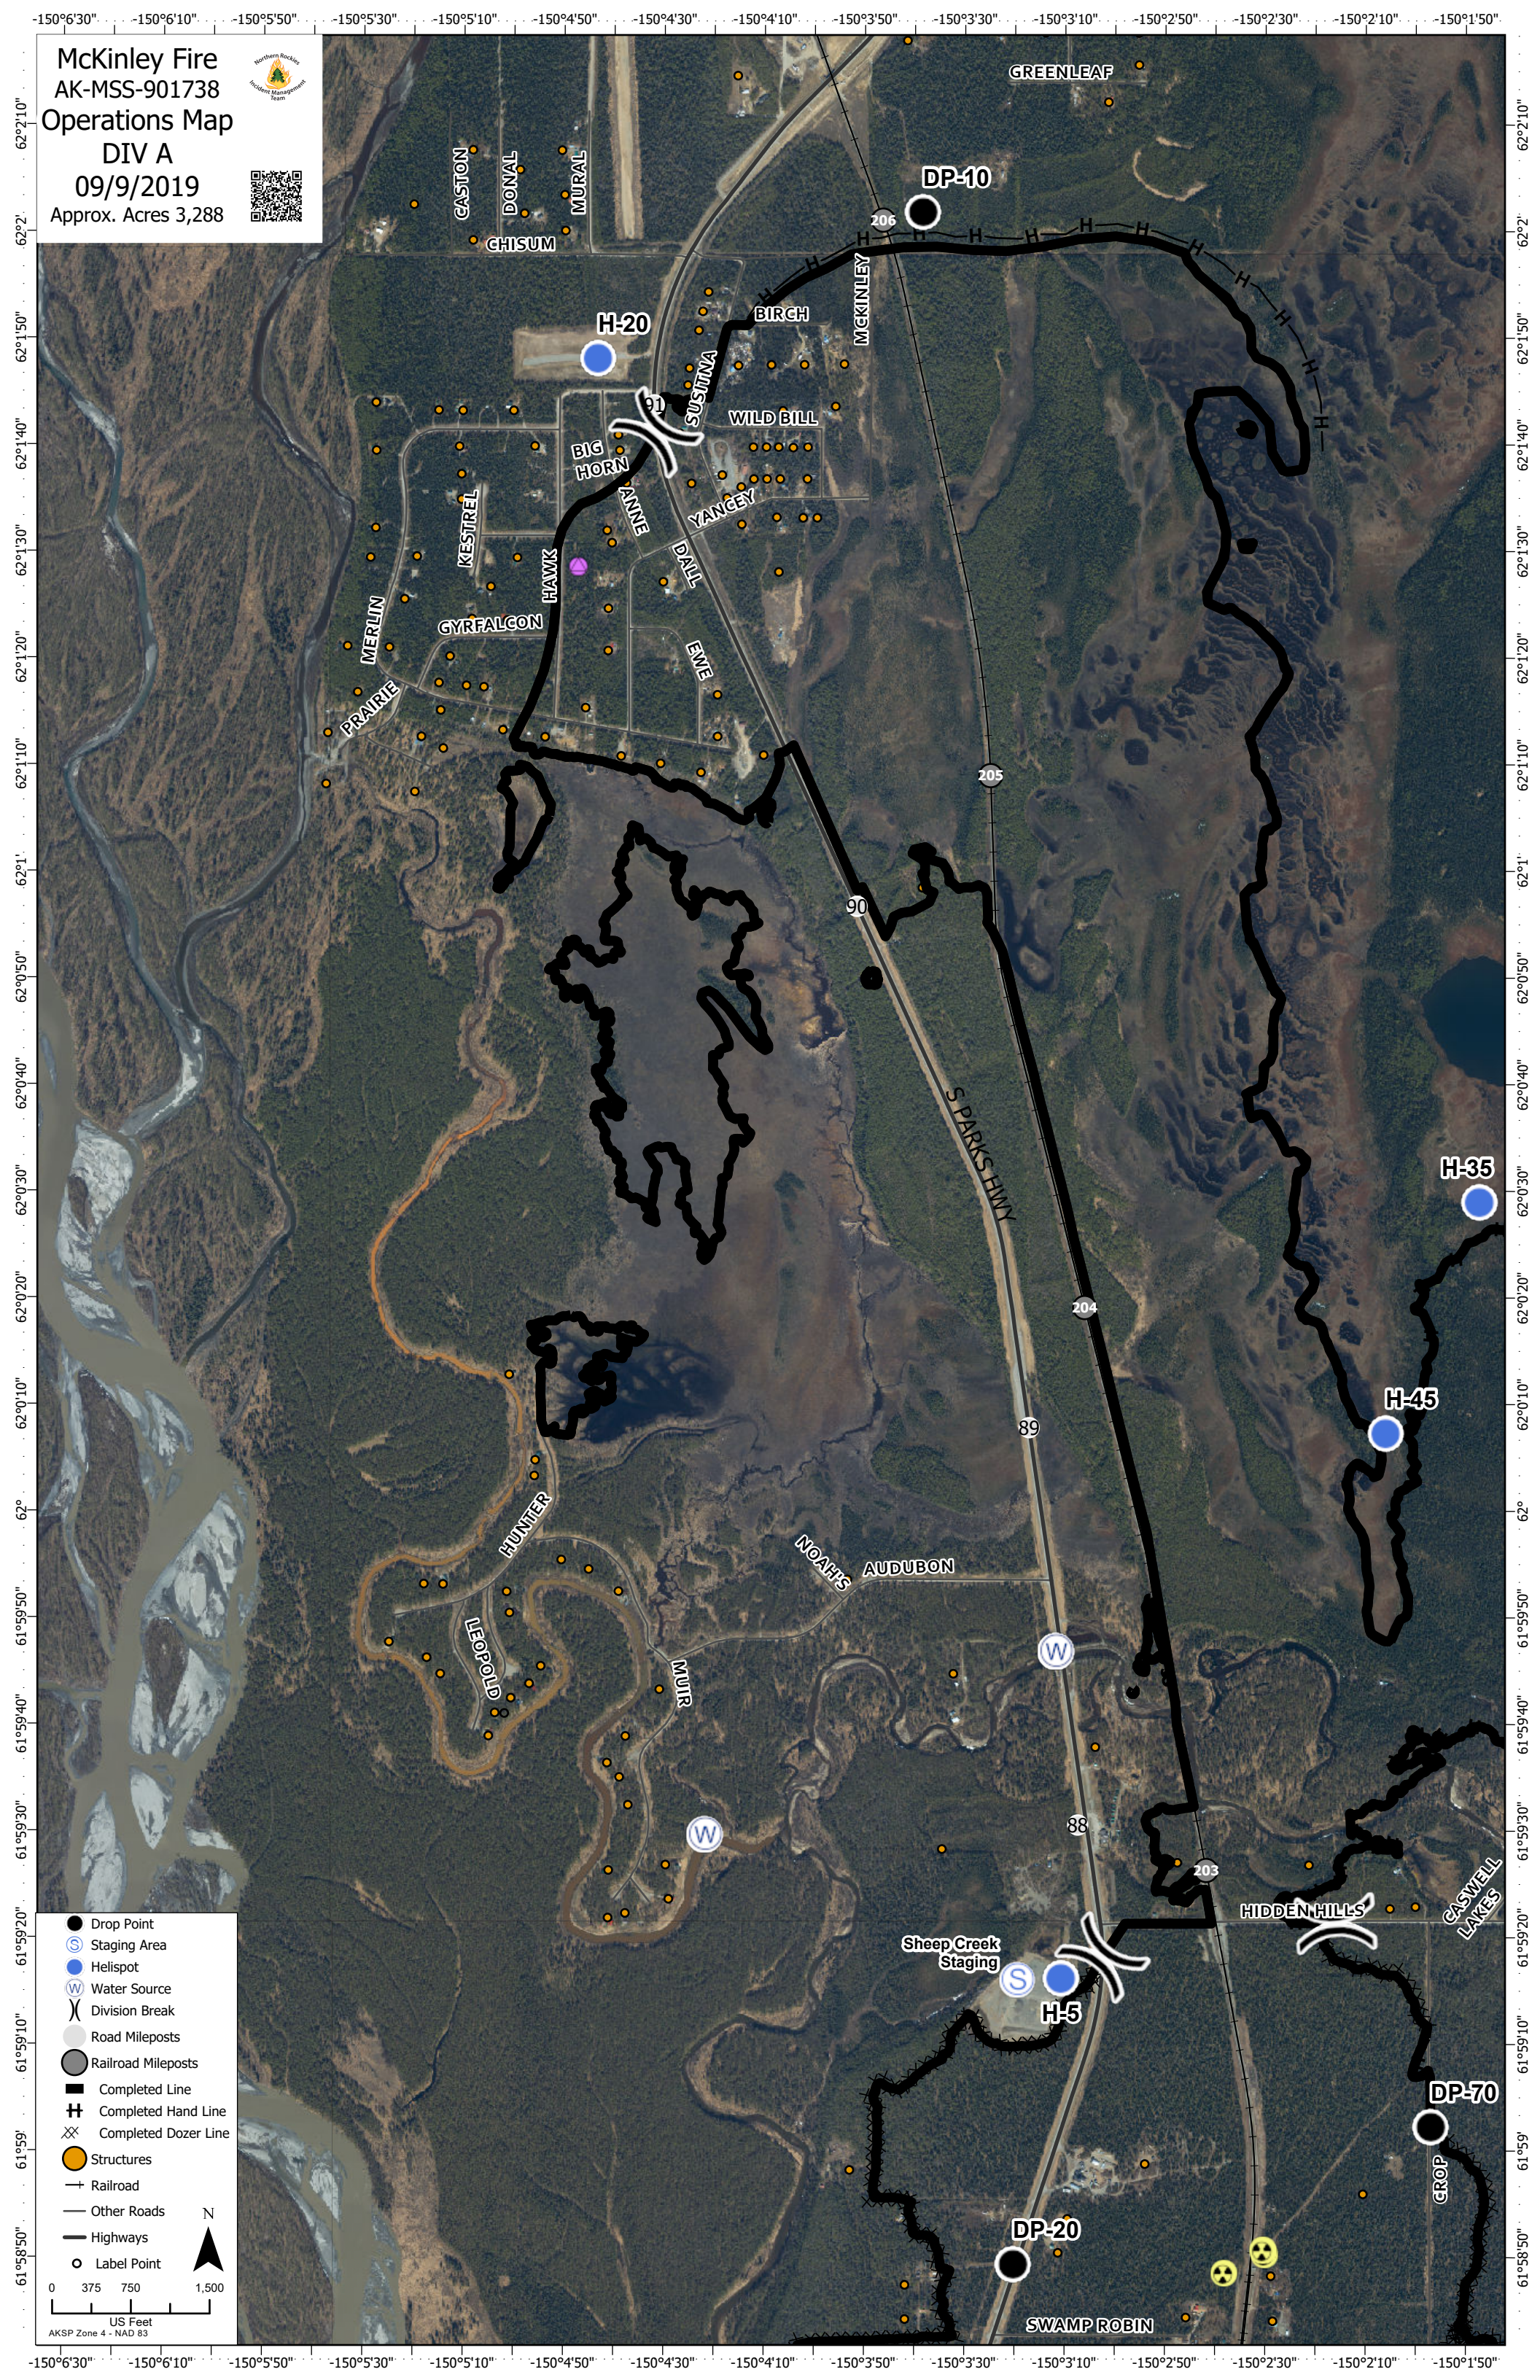

McKinley Fire
 AK-MSS-901738
 Operations Map
 DIV A
 09/9/2019
 Approx. Acres 3,288

- Drop Point
- Ⓢ Staging Area
- Helispot
- Ⓜ Water Source
- ⌘ Division Break
- Road Mileposts
- Railroad Mileposts
- Completed Line
- ⊕ Completed Hand Line
- ⊗ Completed Dozer Line
- Structures
- Railroad
- Other Roads
- Highways
- Label Point