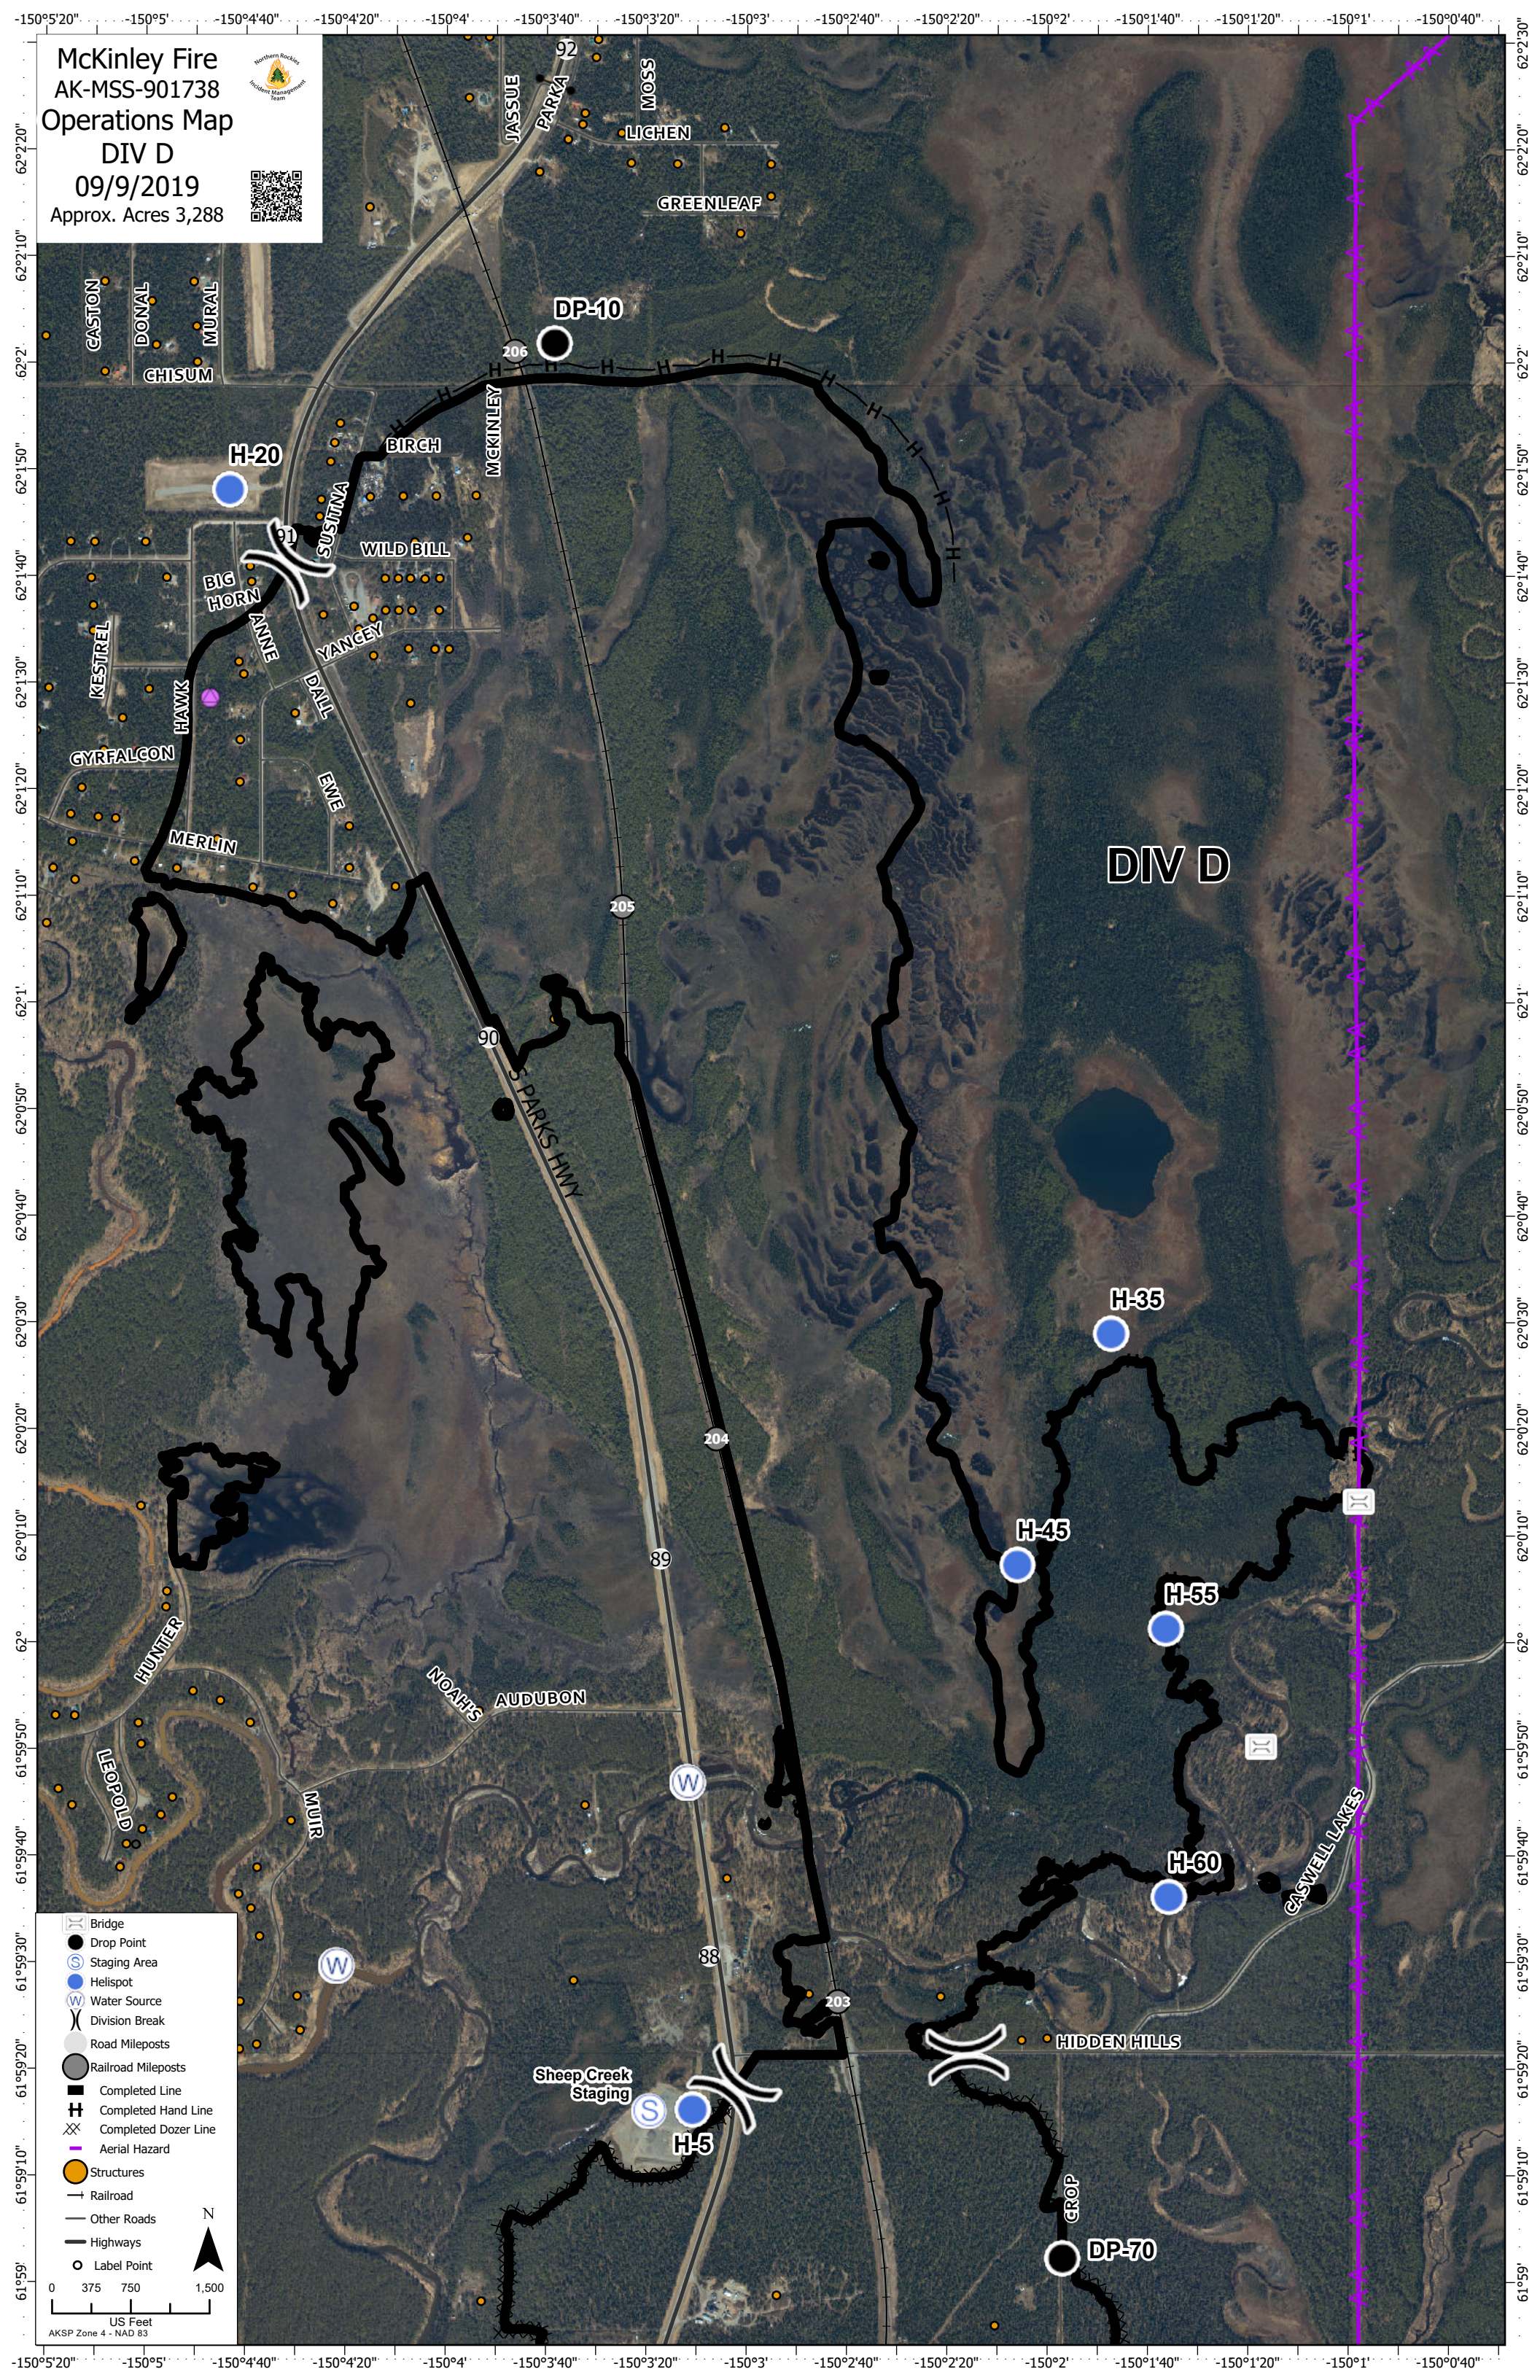

McKinley Fire
AK-MSS-901738
Operations Map
DIV D
09/9/2019
Approx. Acres 3,288

	Bridge
	Drop Point
	Staging Area
	Helispot
	Water Source
	Division Break
	Road Mileposts
	Railroad Mileposts
	Completed Line
	Completed Hand Line
	Completed Dozer Line
	Aerial Hazard
	Structures
	Railroad
	Other Roads
	Highways
	Label Point

0 375 750 1,500
US Feet
AKSP Zone 4 - NAD 83

N