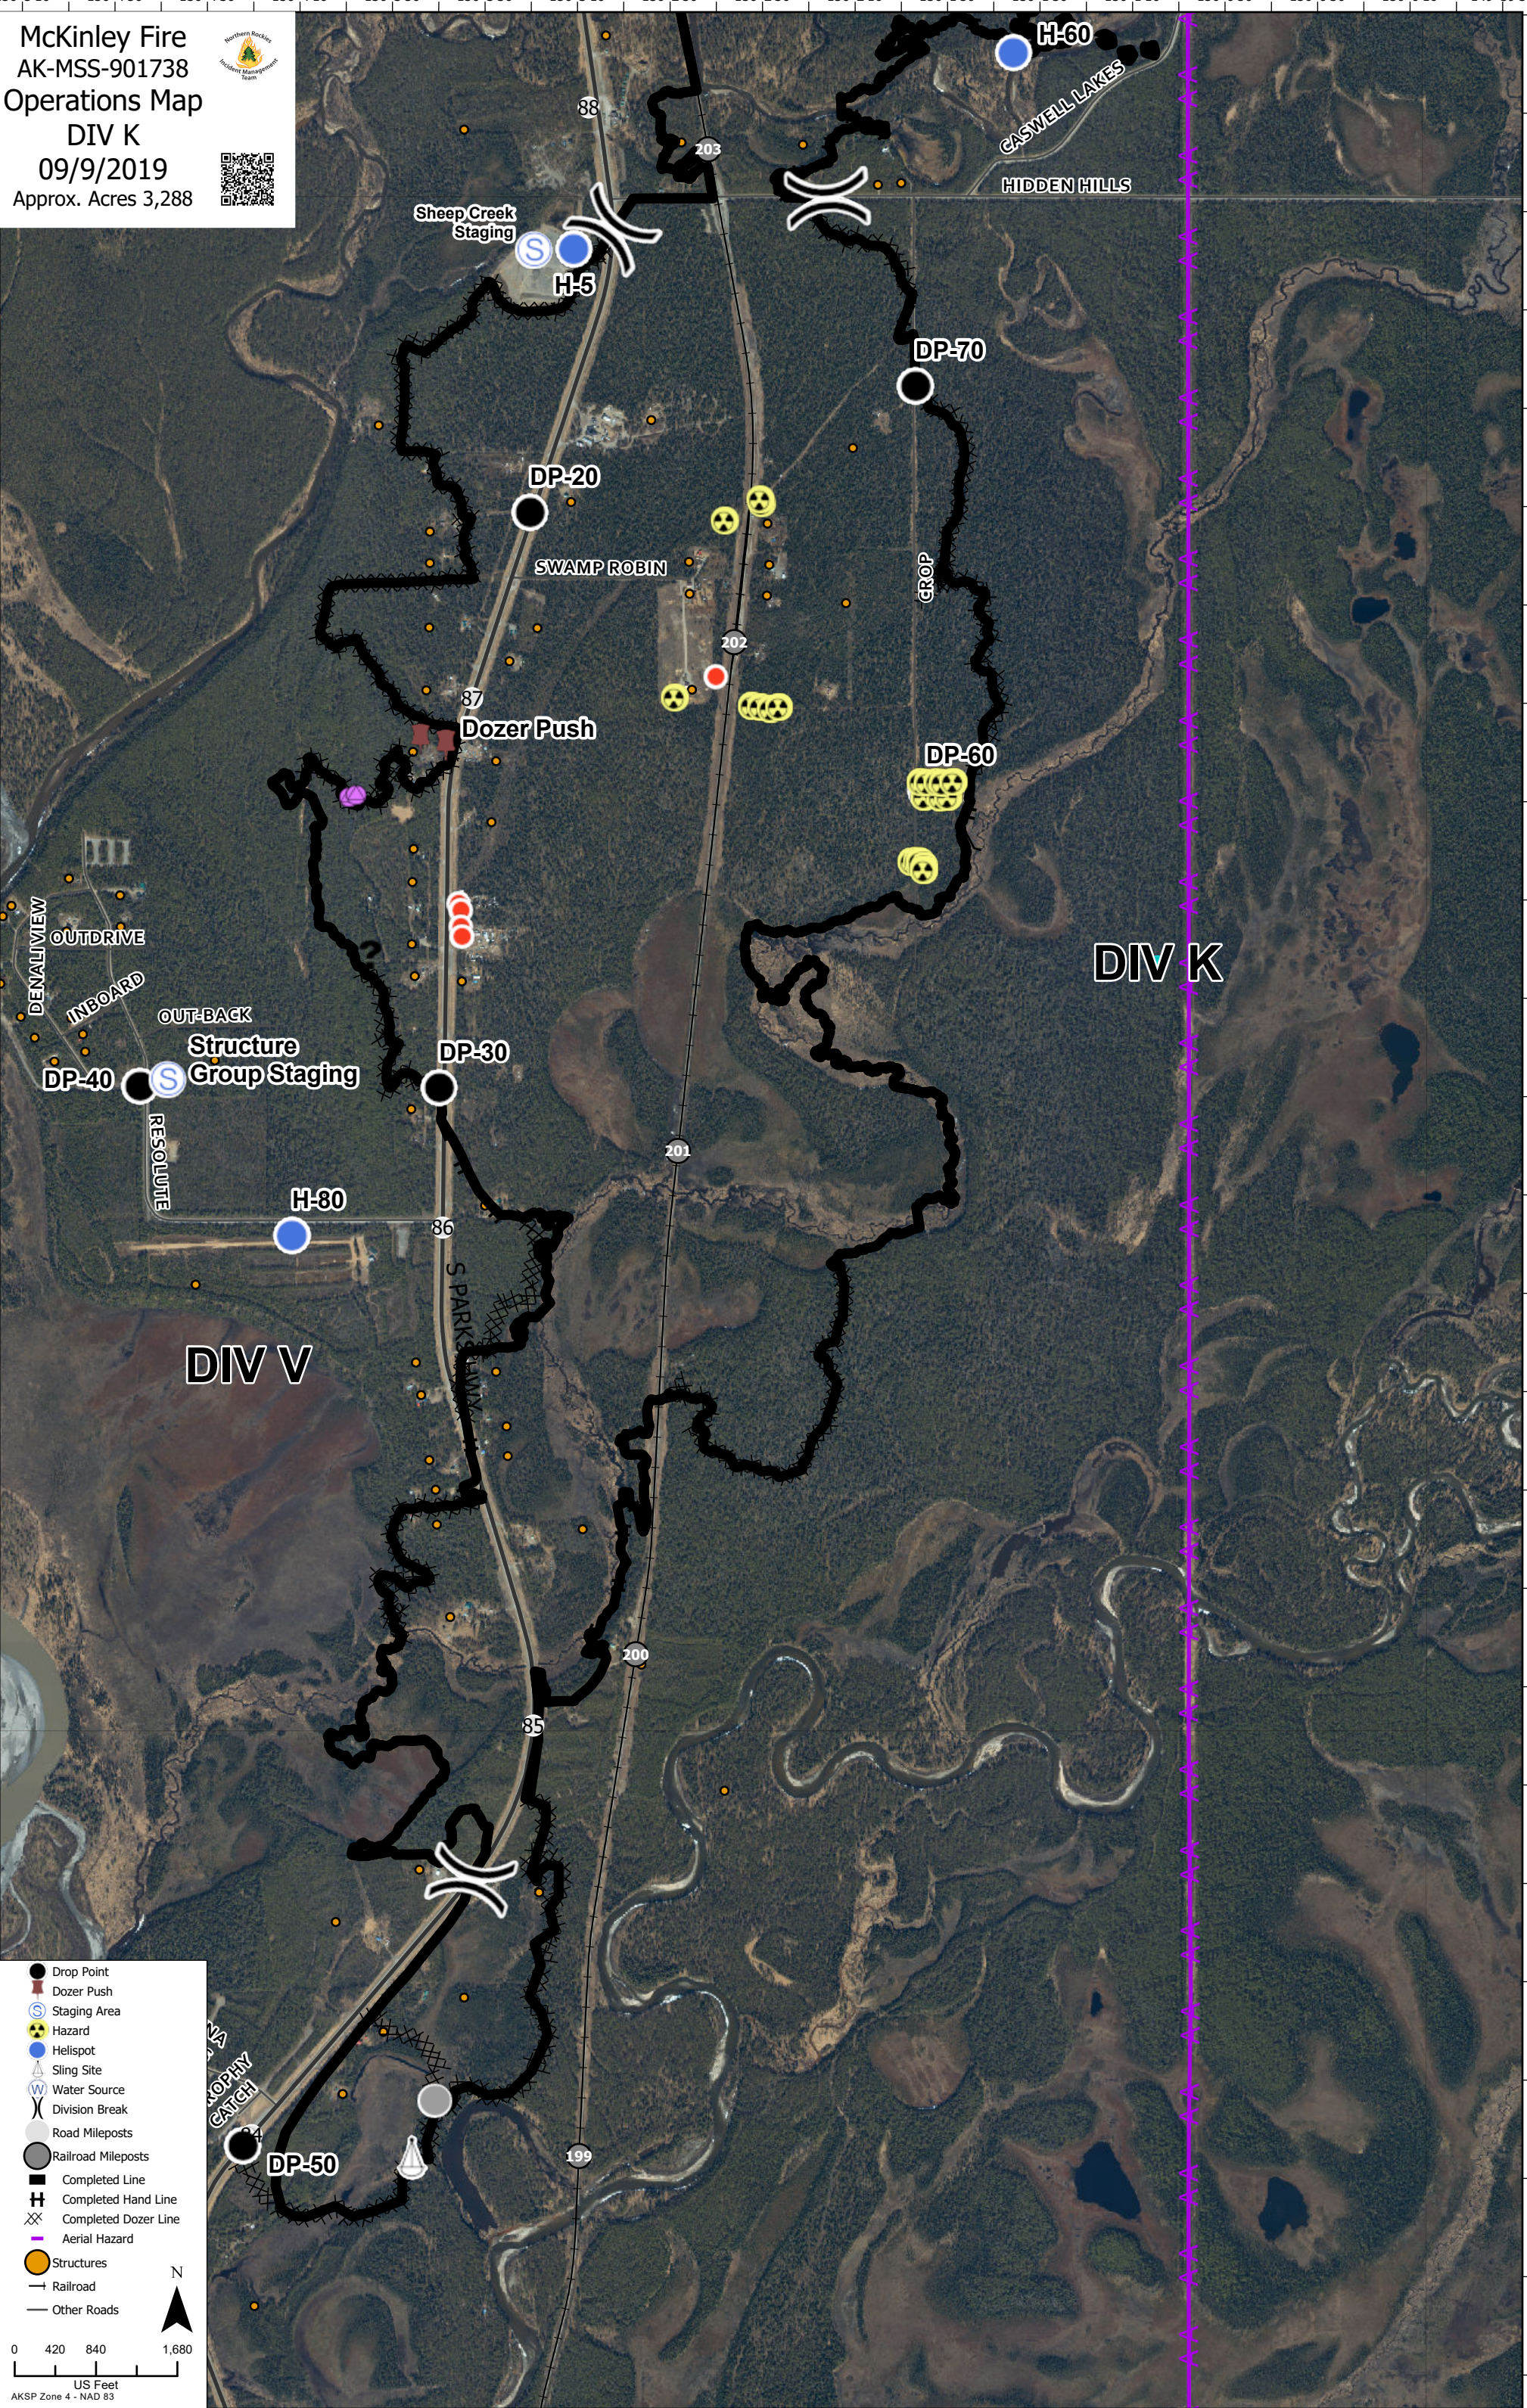

McKinley Fire
 AK-MSS-901738
 Operations Map
 DIV K
 09/9/2019
 Approx. Acres 3,288

Legend

- Drop Point
- Dozer Push
- ⊙ Staging Area
- ☢ Hazard Area
- Helispot
- △ Sling Site
- ⊕ Water Source
- ⊗ Division Break
- Road Mileposts
- Railroad Mileposts
- ▬ Completed Line
- ▬ Completed Hand Line
- ▬ Completed Dozer Line
- ⚡ Aerial Hazard
- Structures
- ▬ Railroad
- ▬ Other Roads

0 420 840 1,680
US Feet
AKSP Zone 4 - NAD 83