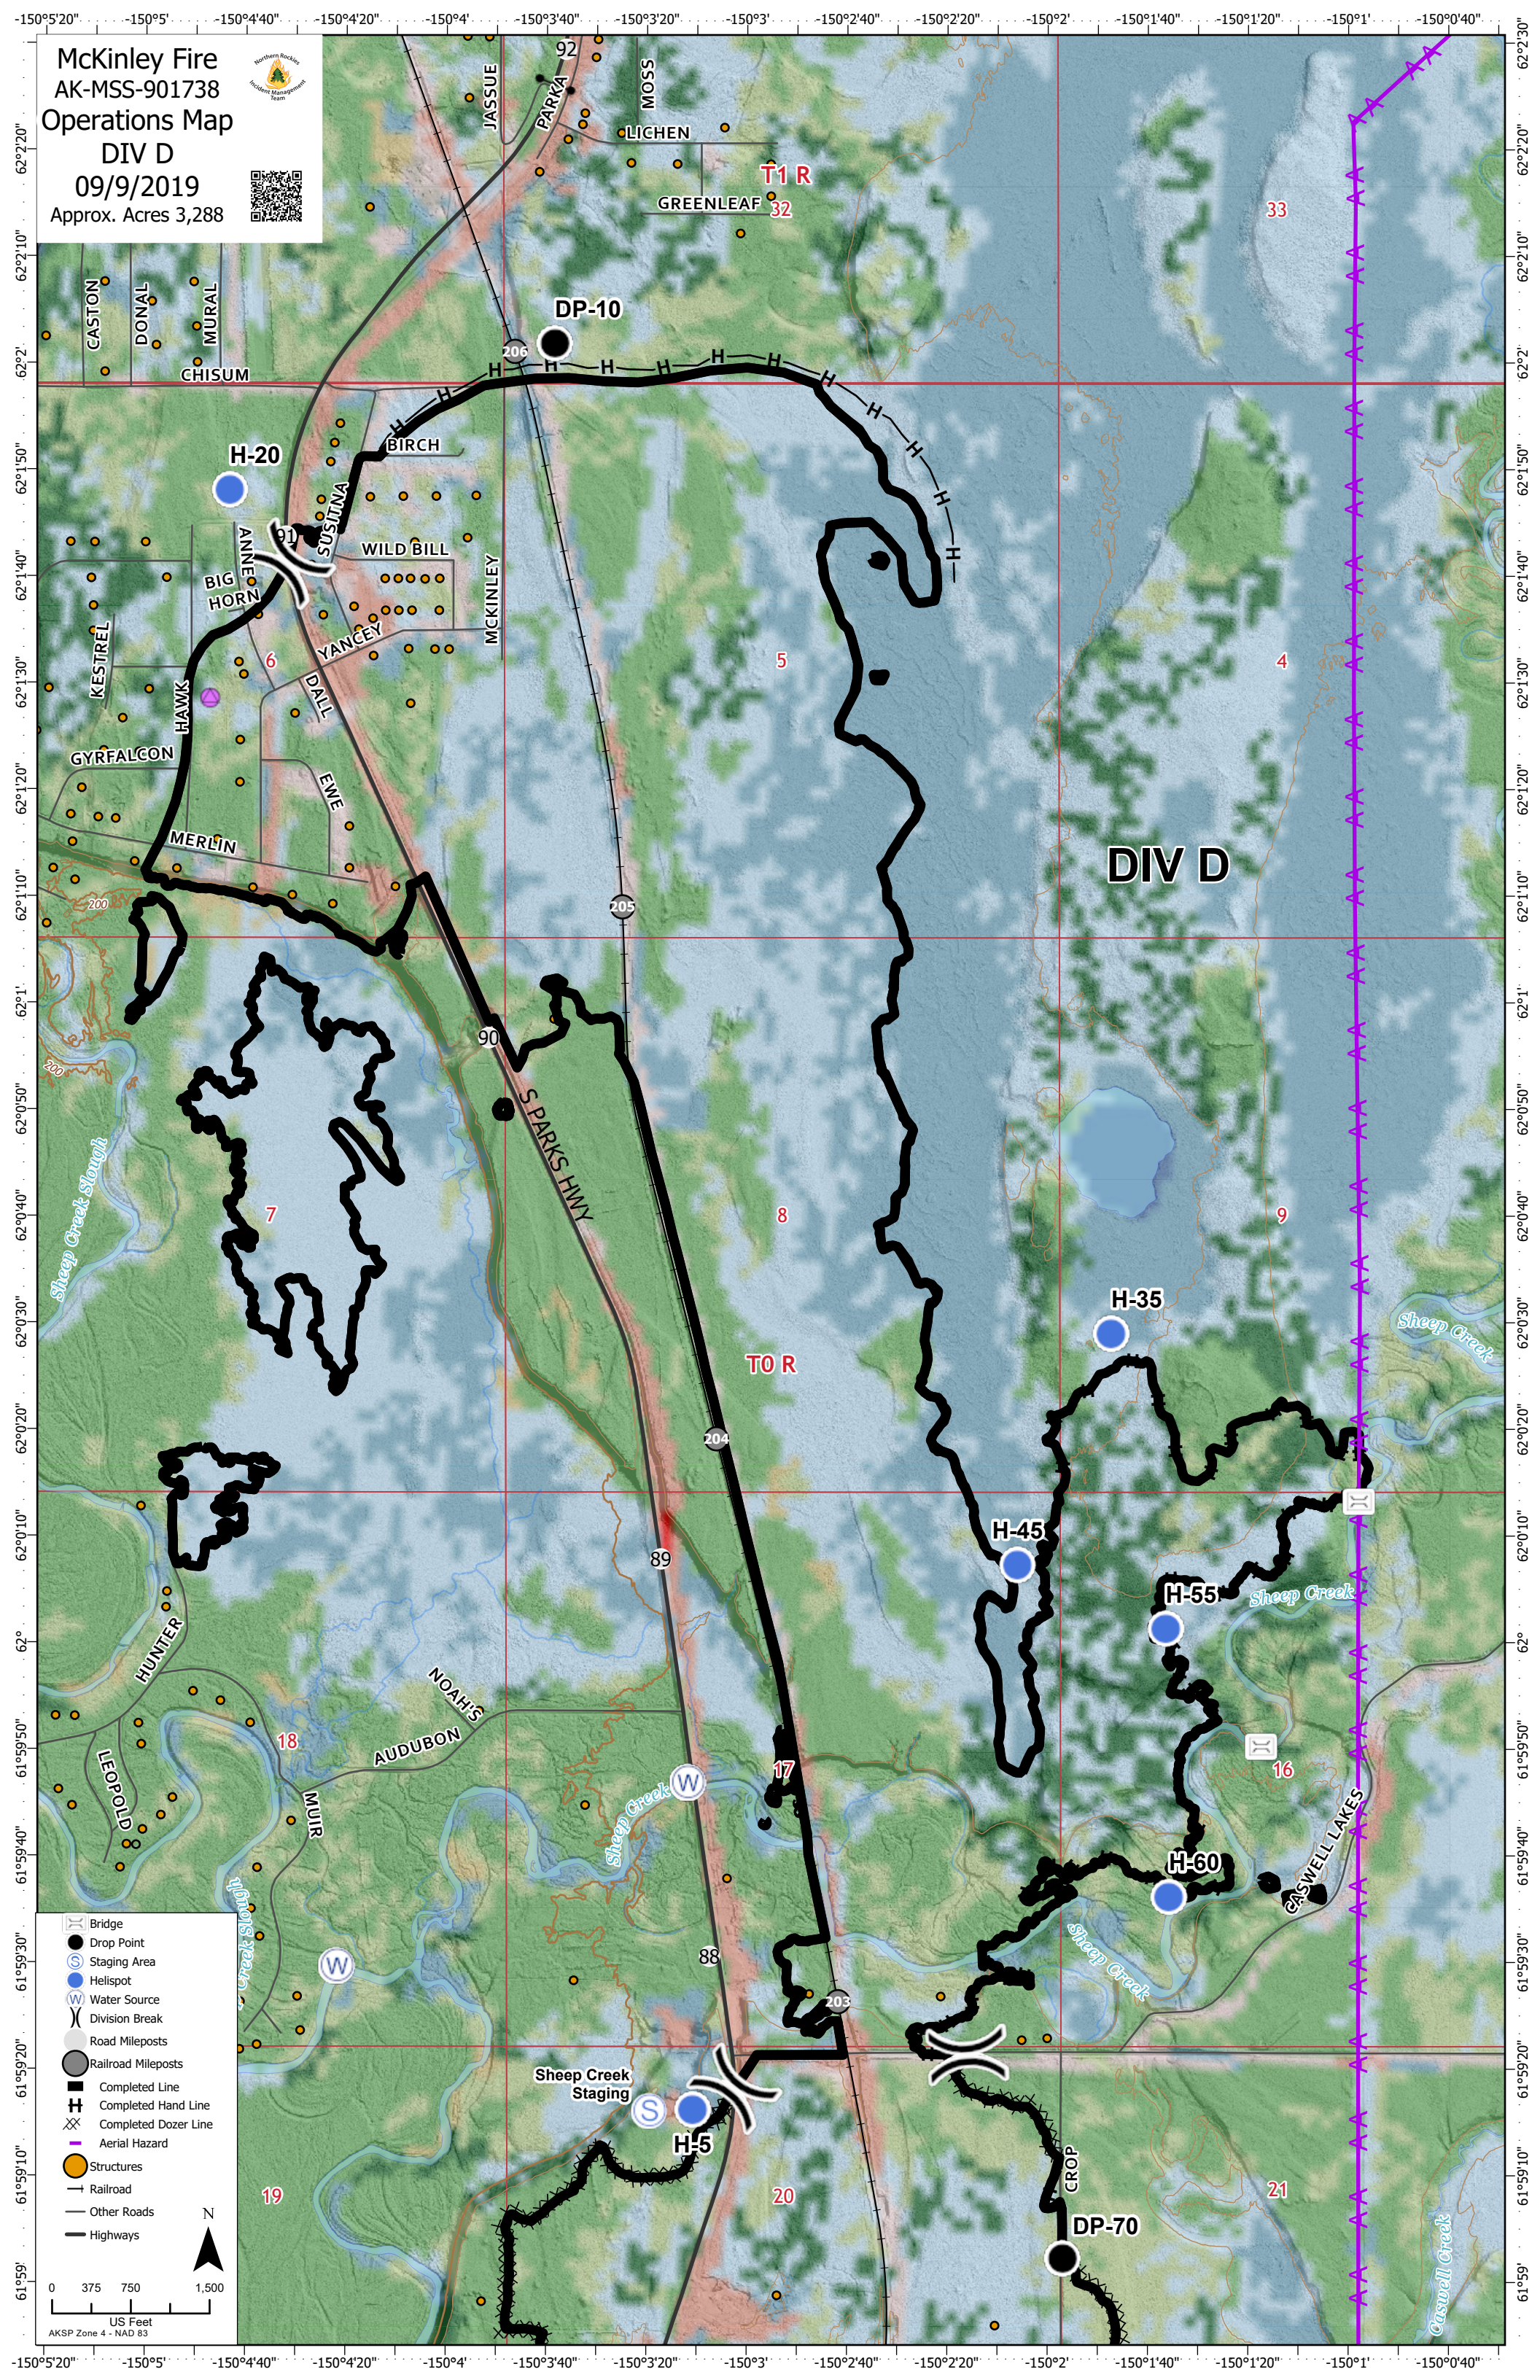

McKinley Fire
 AK-MSS-901738
 Operations Map
 DIV D
 09/9/2019
 Approx. Acres 3,288

	Bridge
	Drop Point
	Staging Area
	Helispot
	Water Source
	Division Break
	Road Mileposts
	Railroad Mileposts
	Completed Line
	Completed Hand Line
	Completed Dozer Line
	Aerial Hazard
	Structures
	Railroad
	Other Roads
	Highways

0 375 750 1,500
 US Feet
 AKSP Zone 4 - NAD 83