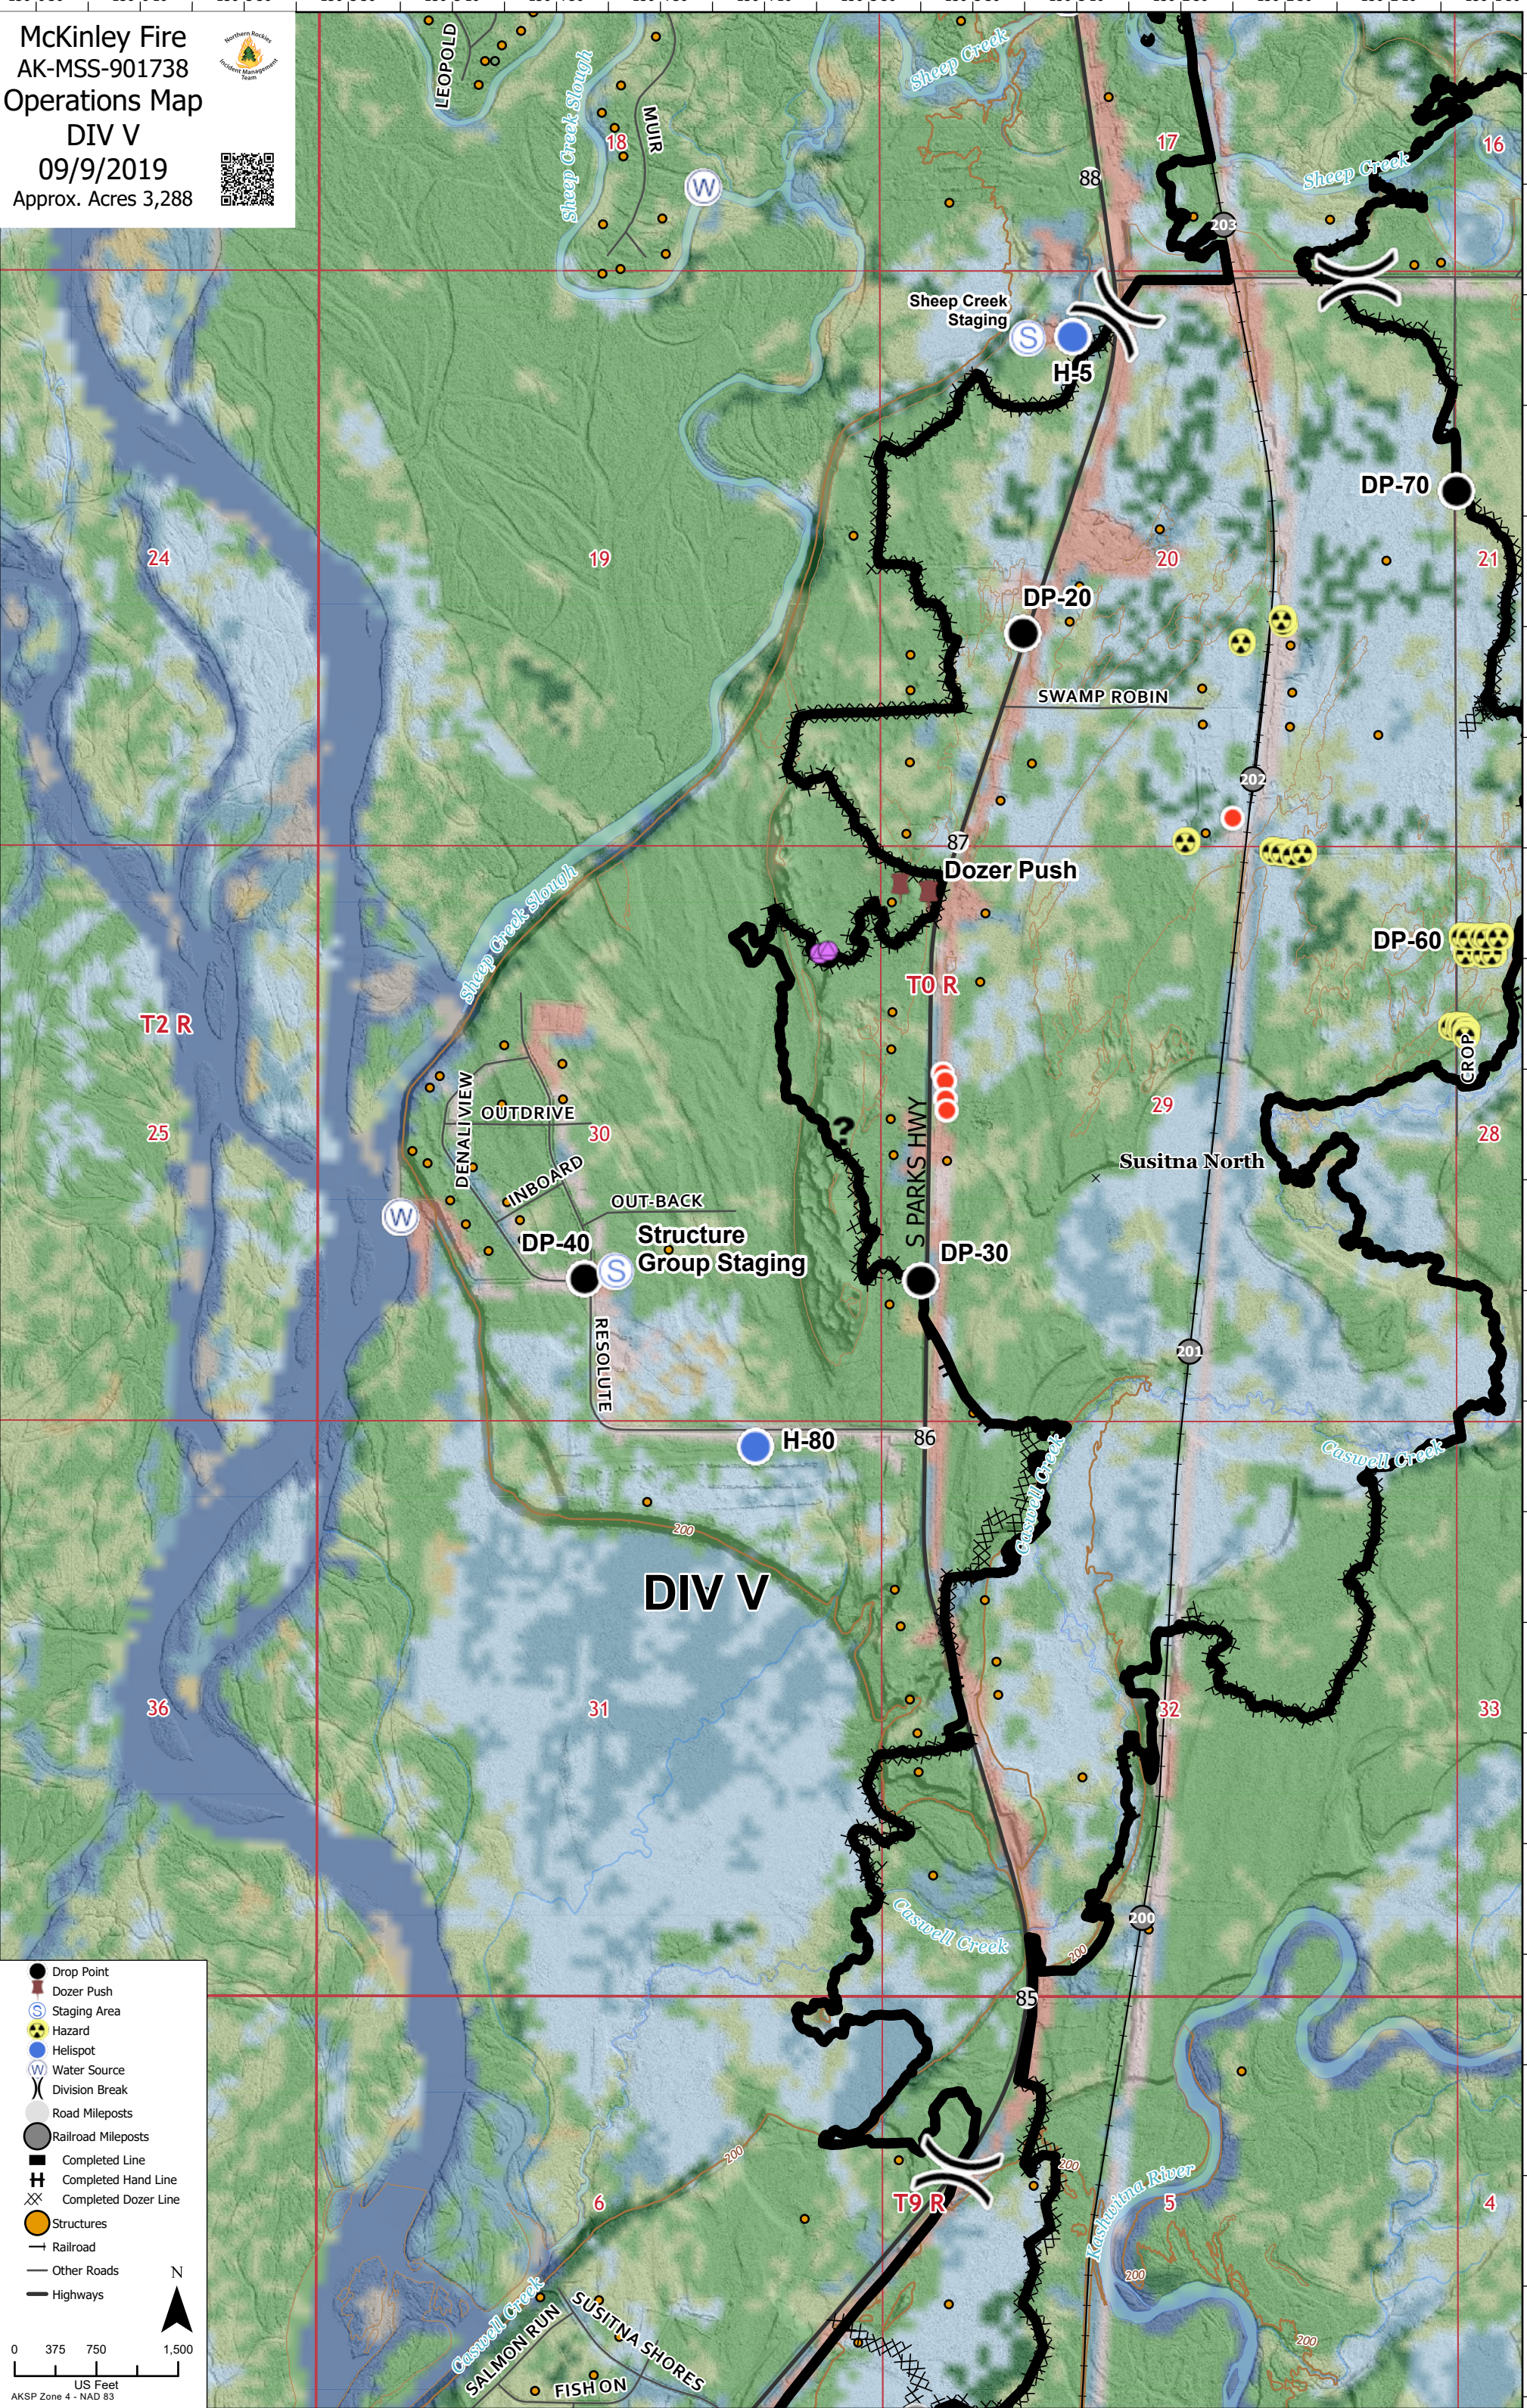

McKinley Fire  
 AK-MSS-901738  
 Operations Map  
 DIV V  
 09/9/2019  
 Approx. Acres 3,288

**Legend**

- Drop Point
- Dozer Push
- Staging Area
- ☢ Hazard
- Helispot
- Ⓜ Water Source
- ⌘ Division Break
- Road Mileposts
- Railroad Mileposts
- ▬ Completed Line
- ⊥ Completed Hand Line
- ⊥ Completed Dozer Line
- Structures
- Railroad
- Other Roads
- Highways

0 375 750 1,500  
 US Feet  
 AKSP Zone 4 - NAD 83

N